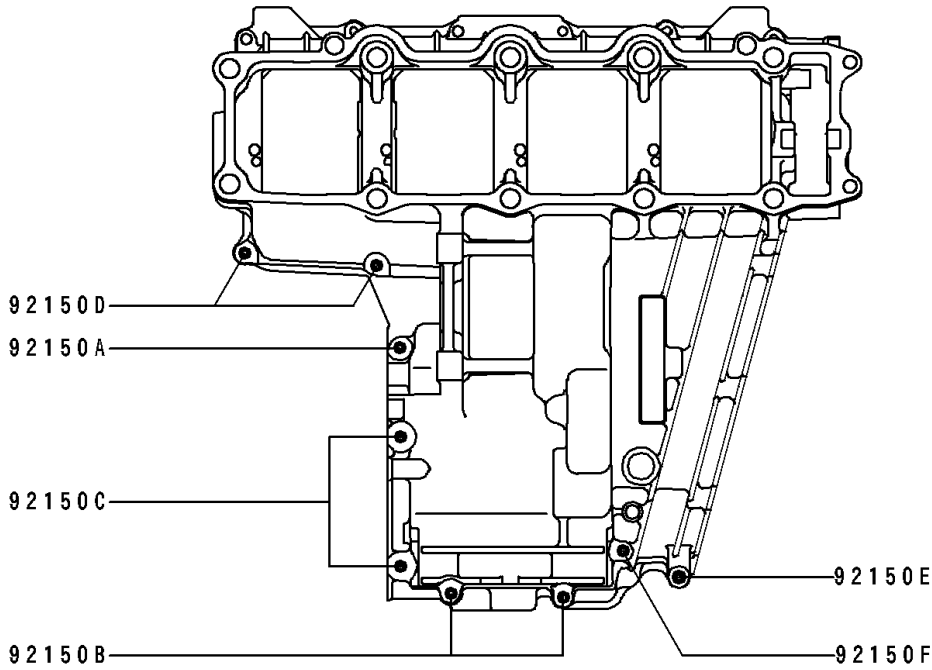

1992 Ninja® ZX™-7R PARTS DIAGRAM

Crankcase Bolt Pattern

E1412

Upper Case