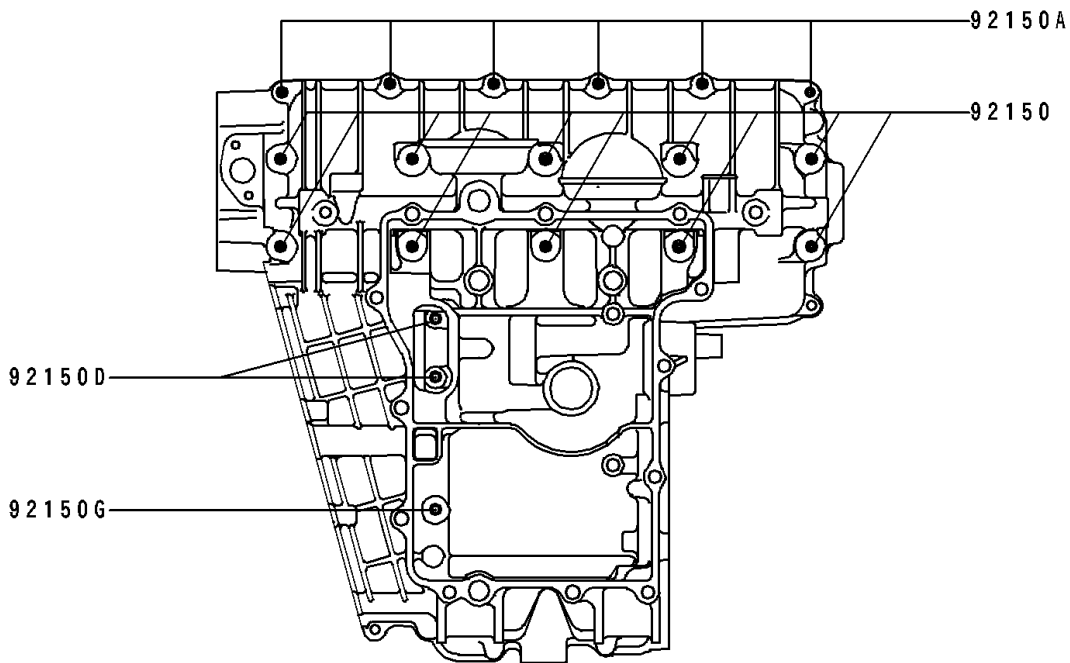

1992 Ninja® ZX™-7R PARTS DIAGRAM

Crankcase Bolt Pattern

E1412

Upper Case

Lower Case