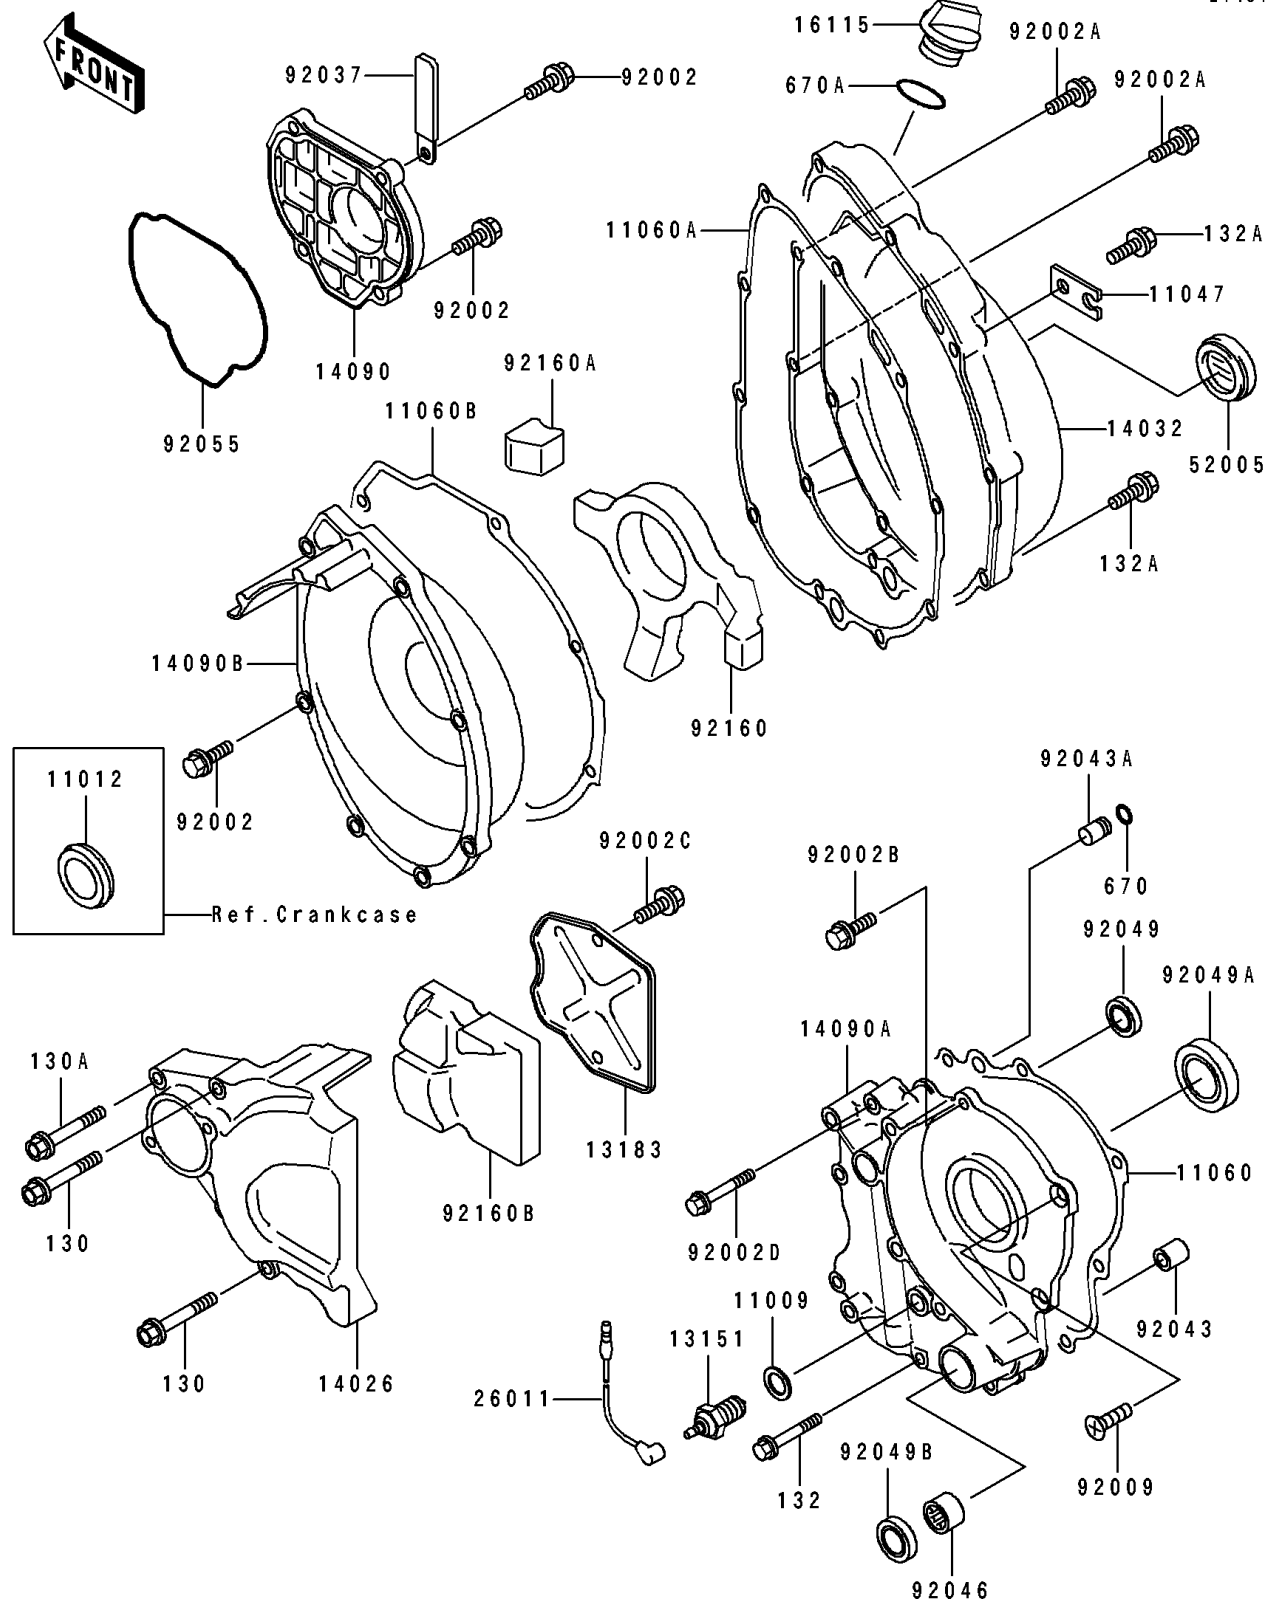

1991 Ninja® ZX™-7R PARTS DIAGRAM

Engine Cover

E1431

1991 Ninja® ZX™-7R PARTS LIST

Engine Cover

ITEM NAME	PART NUMBER	QUANTITY
GASKET,10.5X16X1,DRAIN PLUG (Ref # 11009)	92065-058	1
CAP,LH (Ref # 11012)	11012-1770	1
BRACKET,THROTTLE ADJUST SCREW (Ref # 11047)	11047-1518	1
GASKET,TRANSMISSION COVER (Ref # 11060)	11060-1079	1
GASKET,CLUTCH COVER (Ref # 11060A)	11060-1080	1
GASKET,BREATHER COVER (Ref # 11060B)	11060-1212	1
SWITCH-COMP,NEUTRAL (Ref # 13151)	13151-1007	1
PLATE,CHAIN COVER (Ref # 13183)	13183-1717	1
COVER-CHAIN (Ref # 14026)	14026-1166	1
COVER-CLUTCH (Ref # 14032)	14032-1300	1
COVER,PULSING (Ref # 14090)	14024-1998	1
COVER,TRANSMISSION (Ref # 14090A)	14090-1051	1
COVER,BREATHER (Ref # 14090B)	14090-1052	1
CAP-OIL FILLER (Ref # 16115)	16115-1053	1
WIRE-LEAD (Ref # 26011)	26011-1510	1
GAUGE,OIL LEVEL (Ref # 52005)	52005-1057	1
BOLT,6X20 (Ref # 92002)	92002-1343	11
BOLT,6X25 (Ref # 92002A)	92002-1344	2
BOLT,6X16 (Ref # 92002B)	92002-1439	1
BOLT,6X10 (Ref # 92002C)	92002-1449	2
BOLT,6X30 (Ref # 92002D)	92002-1622	3
SCREW,6X16 (Ref # 92009)	92009-1360	2
CLAMP,WIRING HARNESS (Ref # 92037)	92037-1877	1
PIN,DOWEL,6.3X8X14 (Ref # 92043)	92042-007	1
PIN (Ref # 92043A)	92043-1456	1
BEARING-NEEDLE,HK1312 (Ref # 92046)	92046-1148	1
SEAL-OIL,SD-8187 (Ref # 92049)	92049-1017	1
SEAL-OIL,TC32488 (Ref # 92049A)	92049-1361	1
SEAL-OIL,TB13225.5 (Ref # 92049B)	92051-005	1

1991 Ninja® ZX™-7R PARTS LIST

Engine Cover

ITEM NAME	PART NUMBER	QUANTITY
RING-O,PULSING COVER (Ref # 92055)	92055-1494	1
DAMPER,SOUND ARRESTER (Ref # 92160)	92160-1260	1
DAMPER,SOUND ARRESTER (Ref # 92160A)	92160-1282	1
DAMPER,SOUND ARRESTER (Ref # 92160B)	92160-1289	1
BOLT-FLANGED,6X35 (Ref # 130)	130J0635	2
BOLT-FLANGED,6X45,BLACK (Ref # 130A)	130J0645	2
BOLT-FLANGED-SMALL (Ref # 132)	132E0630	2
BOLT-FLANGED-SMALL (Ref # 132A)	132J0630	8
O RING,5MM (Ref # 670)	670B1505	1
O RING,20MM (Ref # 670A)	670B2020	1