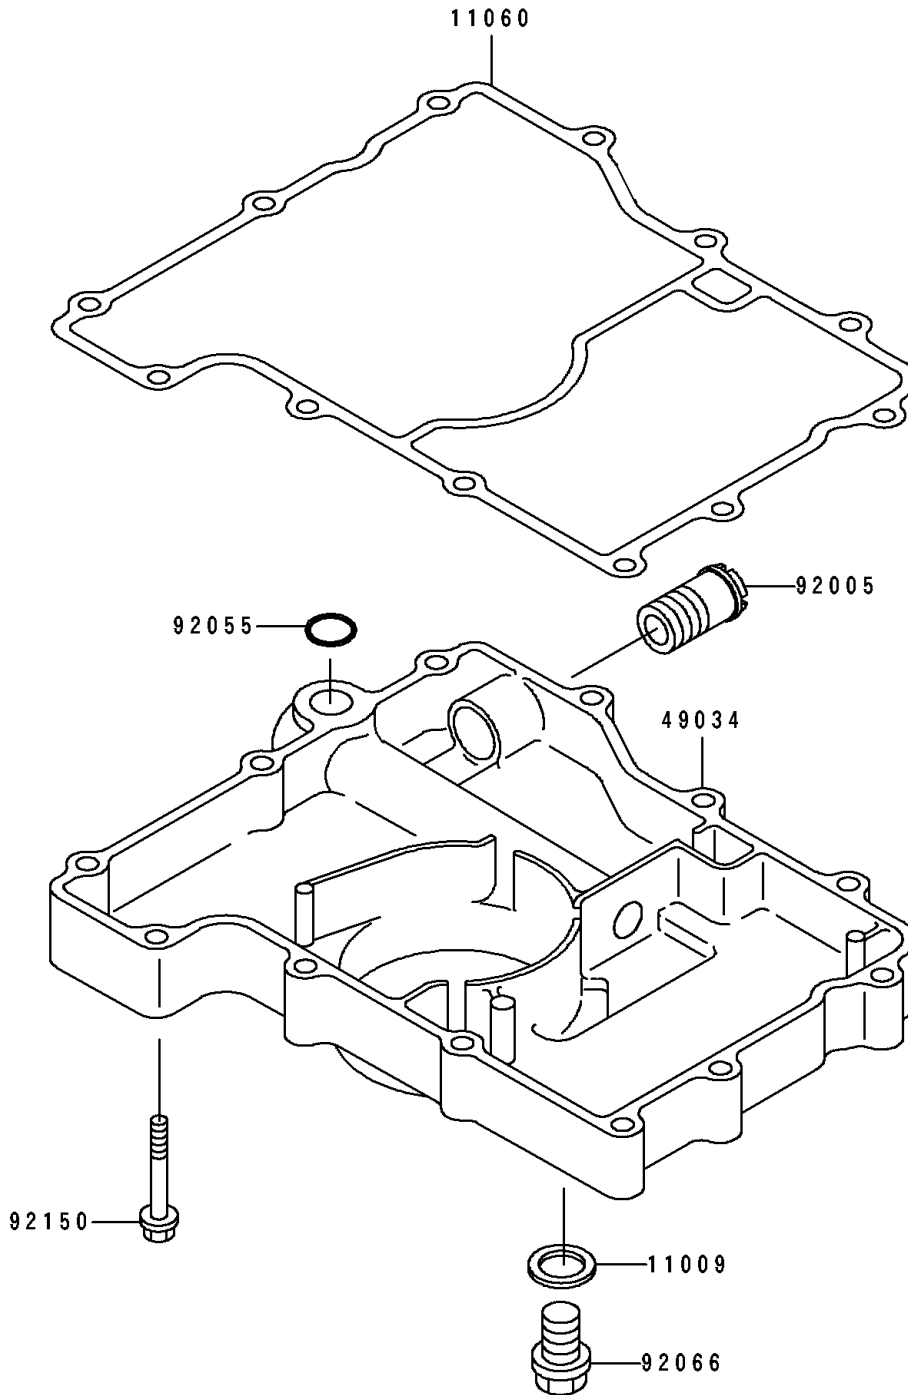

1991 Ninja® ZX™-7R PARTS DIAGRAM

Breather Body/Oil Pan

E1432

1991 Ninja® ZX™-7R PARTS LIST

Breather Body/Oil Pan

ITEM NAME	PART NUMBER	QUANTITY
GASKET,12X22X2,DRAIN PLUG (Ref # 11009)	92065-097	1
GASKET,OIL PAN (Ref # 11060)	11060-1081	1
PAN-OIL (Ref # 49034)	49034-1094	1
FITTING,OIL PAN (Ref # 92005)	92005-1222	1
RING-O,19.5MM (Ref # 92055)	92055-077	1
PLUG,OIL DRAIN,12X15 (Ref # 92066)	92066-1174	1
BOLT,6X38 (Ref # 92150)	92150-1495	12