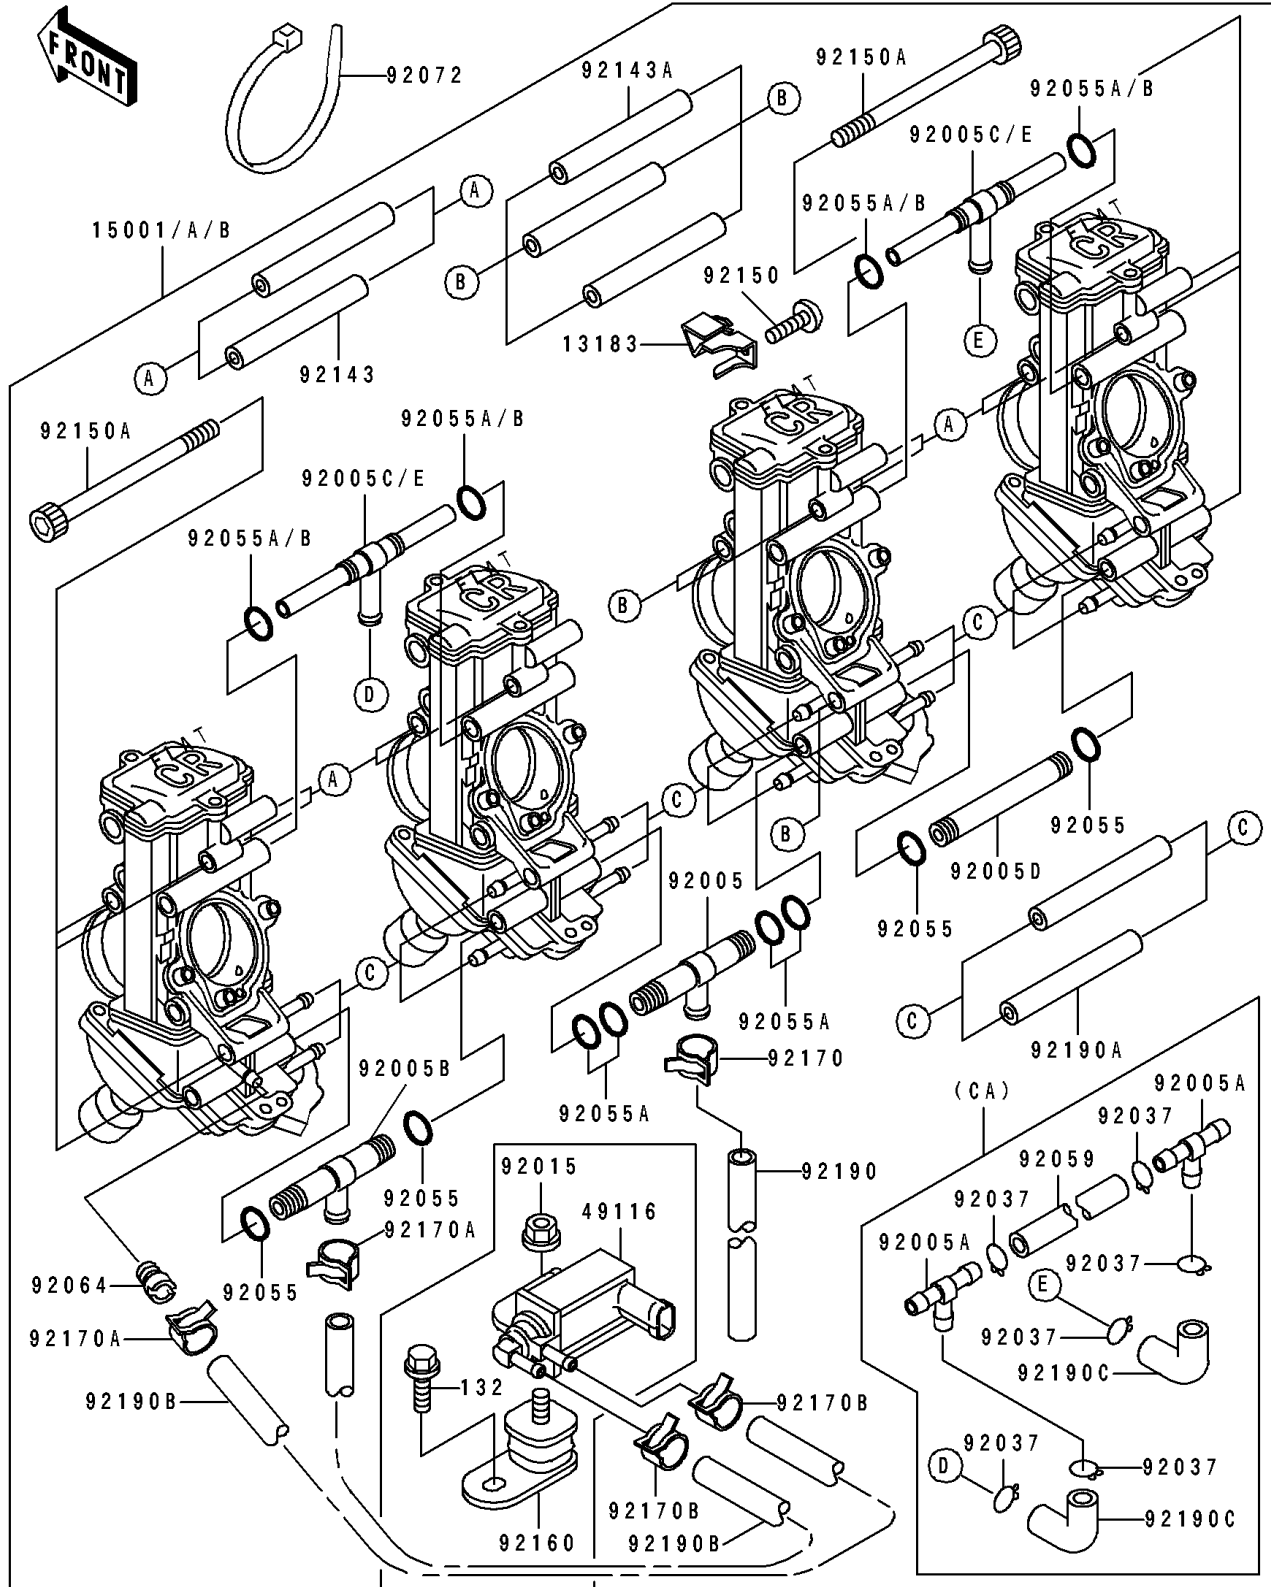

1992 Ninja[®] ZX[™]-7R PARTS DIAGRAM

Carburetor

E1611

1992 Ninja® ZX™-7R PARTS LIST

Carburetor

ITEM NAME	PART NUMBER	QUANTITY
PLATE,STARTER CABLE (Ref # 13183)	13183-1744	1
CARBURETOR-ASSY (Ref # 15001)	15001-1708	1
CARBURETOR-ASSY (Ref # 15001A)	15001-1726	1
CARBURETOR-ASSY (Ref # 15001B)	15001-1730	1
VALVE-ASSY (Ref # 49116)	49116-1086	1
FITTING,FUEL,T-TYPE (Ref # 92005)	92005-1108	1
FITTING,T-TYPE (Ref # 92005A)	92005-1119	2
FITTING,T-TYPE (Ref # 92005B)	92005-1179	1
FITTING,T TYPE (Ref # 92005C)	92005-1204	2
FITTING (Ref # 92005D)	92005-1223	1
FITTING (Ref # 92005E)	92005-1224	2
NUT,6MM (Ref # 92015)	92015-1365	1
CLAMP,TUBE (Ref # 92037)	92037-1194	6
RING-O (Ref # 92055)	92055-1004	4
RING-O,FUEL FITTING (Ref # 92055A)	92055-1223	8
RING-O,FUEL FITTING (Ref # 92055A)	92055-1223	4
RING-O (Ref # 92055B)	92055-1484	4
TUBE,7X11X140 (Ref # 92059)	92059-1688	1
JET-PILOT,#75 (Ref # 92064)	92064-1169	1
BAND,L=185 (Ref # 92072)	92072-1195	2
BAND,L=185 (Ref # 92072)	92072-1195	1
COLLAR (Ref # 92143)	92143-1539	4
COLLAR (Ref # 92143A)	92143-1540	3
BOLT,SOCKET,4X8 (Ref # 92150)	92150-1440	1
BOLT,SOCKET,5X100 (Ref # 92150A)	92150-1551	6
DAMPER,VALVE (Ref # 92160)	92160-1238	1
CLAMP,TUBE (Ref # 92170)	92170-1051	1
CLAMP (Ref # 92170A)	92170-1205	2
CLAMP (Ref # 92170B)	92170-1281	2

1992 Ninja® ZX™ -7R PARTS LIST

Carburetor

ITEM NAME	PART NUMBER	QUANTITY
TUBE,7.3X12.5X380 (Ref # 92190)	92190-1063	1
TUBE,ACCELERATOR,L=50 (Ref # 92190A)	92190-1257	6
TUBE,4.5X8.5X250 (Ref # 92190B)	92190-1258	2
TUBE,7X11X46 (Ref # 92190C)	92190-1259	2
BOLT-FLANGED-SMALL (Ref # 132)	132G0616	1