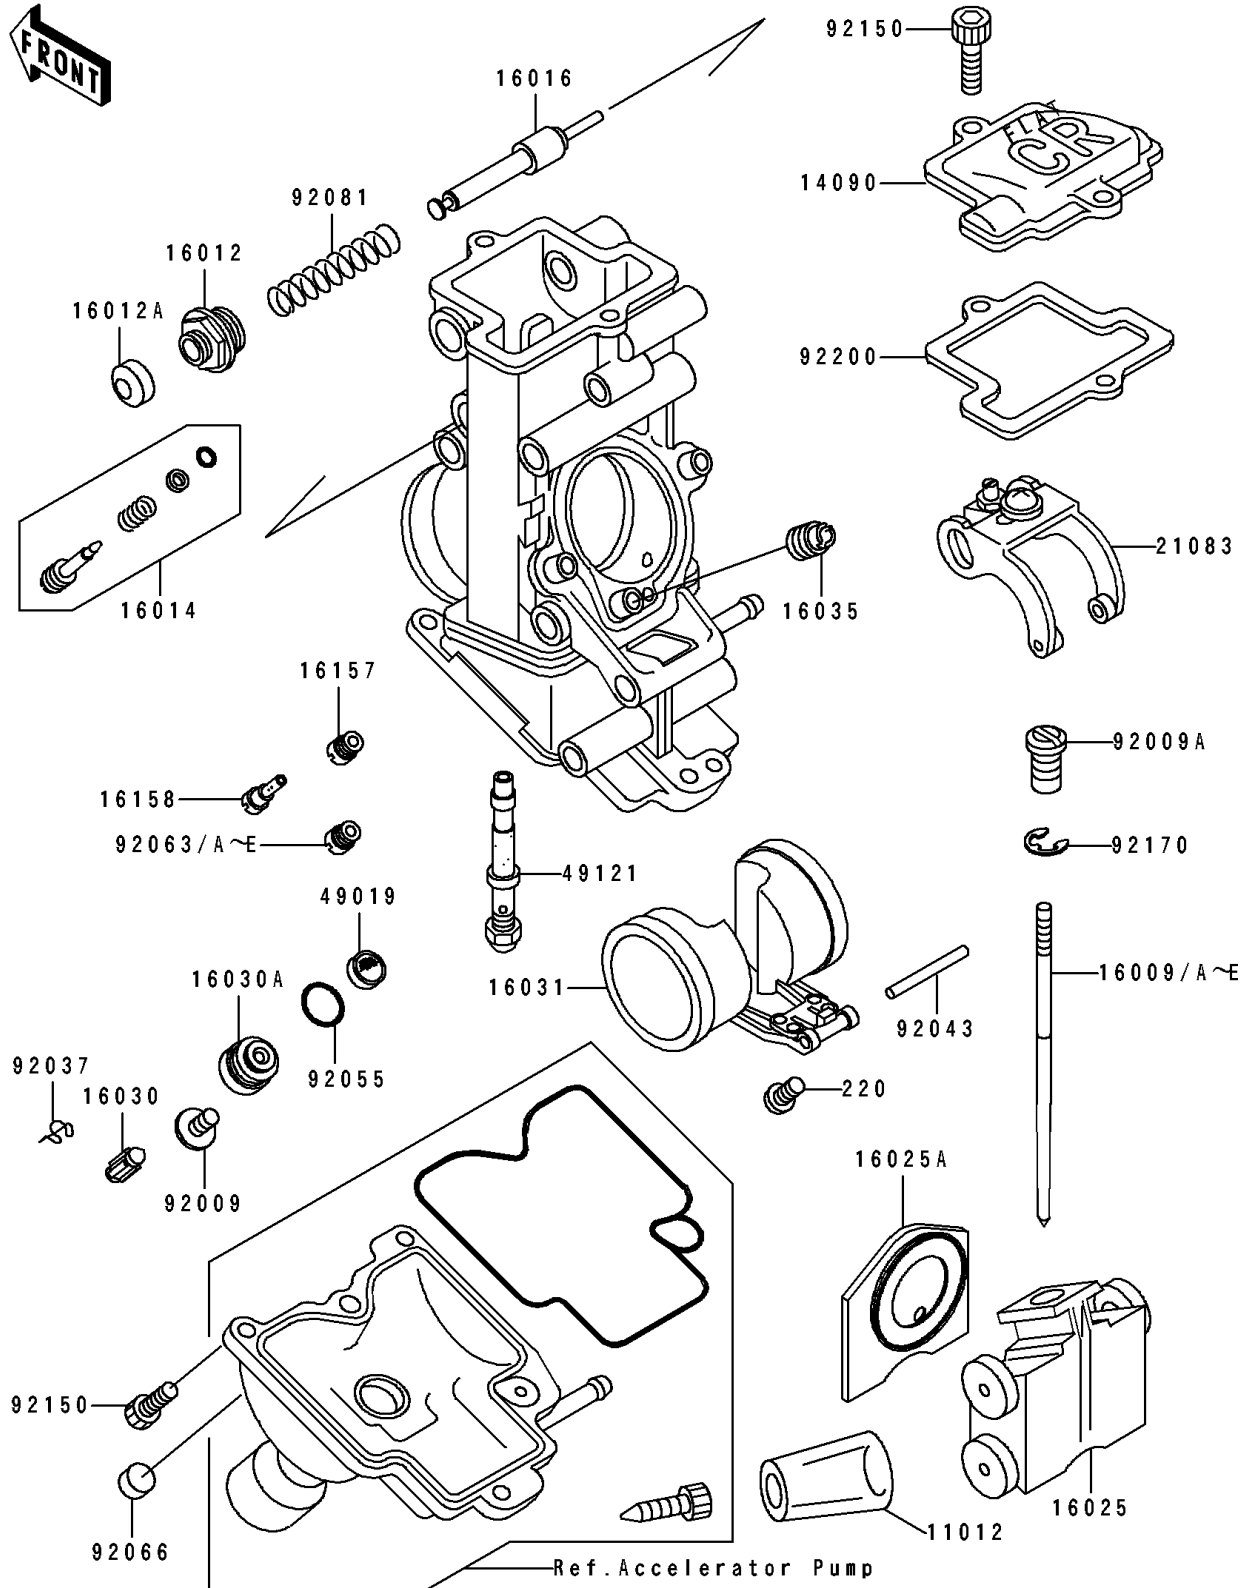

1992 Ninja® ZX™ -7R PARTS DIAGRAM

Carburetor Parts

E1612

1992 Ninja® ZX™-7R PARTS LIST

Carburetor Parts

ITEM NAME	PART NUMBER	QUANTITY
CAP,DRAIN SCREW (Ref # 11012)	11012-1675	4
COVER,CHAMBER TOP (Ref # 14090)	14090-1150	4
NEEDLE-JET,OBEMP,OUTSIDE (Ref # 16009)	16009-1658	2
NEEDLE-JET,OBFMP,INSIDE (Ref # 16009A)	16009-1659	2
NEEDLE-JET,NOGC,OUTSIDE (Ref # 16009B)	16009-1660	2
NEEDLE-JET,NOGD,INSIDE (Ref # 16009C)	16009-1661	2
NEEDLE-JET,NOGA,OUTSIDE (Ref # 16009D)	16009-1662	2
NEEDLE-JET,NOGB,INSIDE (Ref # 16009E)	16009-1663	2
CAP-STARTER PLUNGER (Ref # 16012)	16012-1051	4
CAP-STARTER PLUNGER (Ref # 16012A)	16012-1052	4
SCREW-PILOT AIR (Ref # 16014)	16014-1069	4
PLUNGER (Ref # 16016)	16016-1081	4
VALVE-THROTTLE (Ref # 16025)	16025-1177	4
VALVE-THROTTLE (Ref # 16025A)	16025-1178	4
VALVE-FLOAT (Ref # 16030)	16030-1007	4
SEAT-VALVE,FLOAT (Ref # 16030A)	16030-1073	4
FLOAT (Ref # 16031)	16031-1072	4
JET-AIR,#120 (Ref # 16035)	16035-1061	4
JET-STARTER,#55 (Ref # 16157)	16157-1061	4
JET-SLOW,#42 (Ref # 16158)	16158-1051	4
ARM,THROTTLE VALVE (Ref # 21083)	21083-1095	4
FILTER-FUEL,STRAINER (Ref # 49019)	49019-3707	4
NOZZLE-MAIN (Ref # 49121)	49121-1054	4
SCREW,4X8 (Ref # 92009)	92009-1550	4
SCREW,NEEDLE (Ref # 92009A)	92009-1630	4
CLAMP,FLOAT VALVE (Ref # 92037)	16044-007	4
PIN,FLOAT (Ref # 92043)	92043-1207	4
RING-O,VALVE SEAT (Ref # 92055)	92055-1425	4
JET-MAIN,2ND,#100 (Ref # 92063)	92063-1008	4

1992 Ninja® ZX™-7R PARTS LIST

Carburetor Parts

ITEM NAME	PART NUMBER	QUANTITY
JET-MAIN,#140 (Ref # 92063A)	92063-1013	4
JET-MAIN,#135 (Ref # 92063B)	92063-1014	4
JET-MAIN,#138 (Ref # 92063C)	92063-1015	4
JET-MAIN,#142 (Ref # 92063D)	92063-1016	4
JET-MAIN,#132 (Ref # 92063E)	92063-1076	4
PLUG,PILOT AIR SCREW,6.9X2 (Ref # 92066)	92066-1051	4
SPRING,STARTER PLUNGER (Ref # 92081)	92081-1761	4
BOLT,SOCKET,4X10 (Ref # 92150)	92150-1427	20
CLAMP,JET NEEDLE (Ref # 92170)	92170-1204	4
GASKET,MIXING CHAMBER COVER (Ref # 92200)	92200-1116	4
SCREW-PAN-CROS (Ref # 220)	220D0408	4