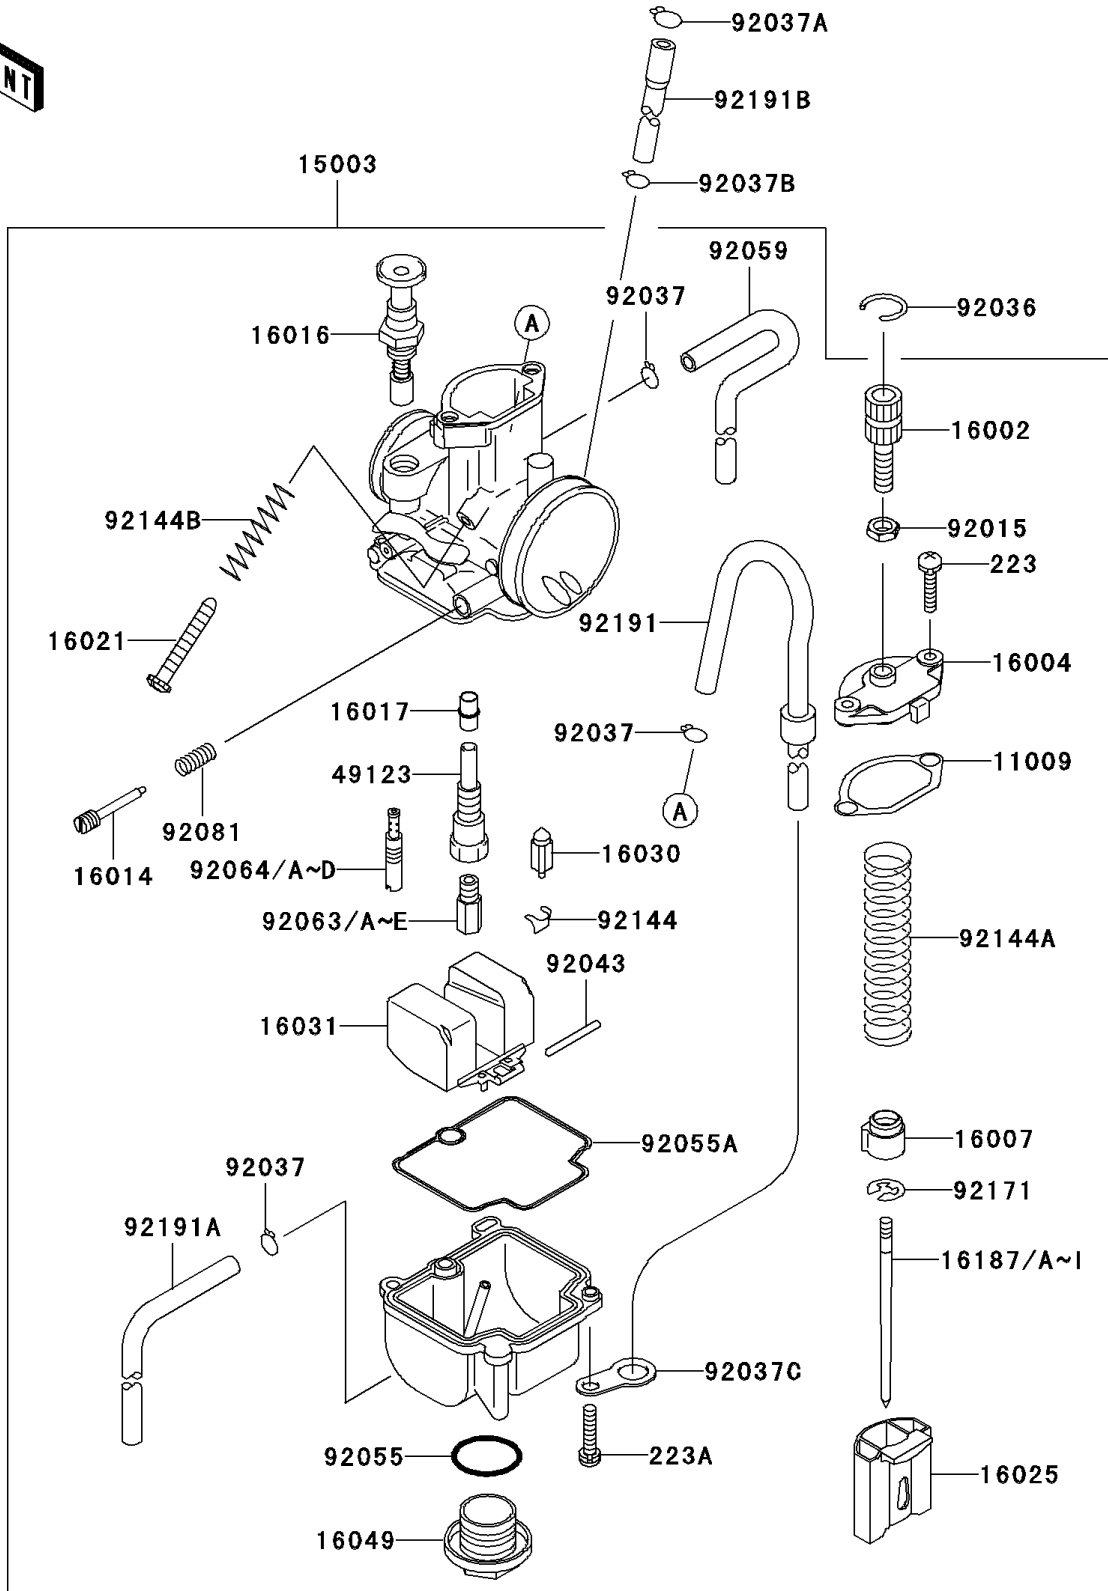

2006 KX85 PARTS DIAGRAM

Carburetor

E1611