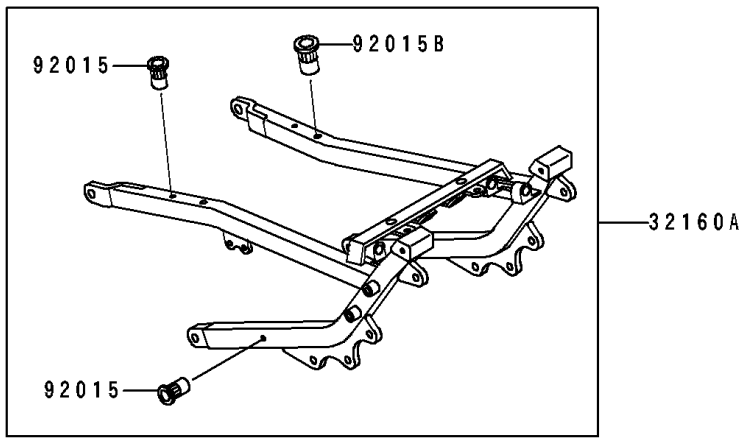

1992 Ninja® ZX™ -7R PARTS DIAGRAM

Frame

F2120

1992 Ninja® ZX™-7R PARTS LIST

Frame

ITEM NAME	PART NUMBER	QUANTITY
FRAME-COMP,FR,SILVER NO.30 (Ref # 32160)	32160-1179-KF	1
FRAME-COMP,RR,SILVER NO.30 (Ref # 32160A)	32160-1182-KF	1
NUT,POP,6MM,L=15 (Ref # 92015)	92015-1791	4
NUT,POP,6MM,L=16.5 (Ref # 92015A)	92015-1792	17
NUT,POP,8MM,L=16.5 (Ref # 92015B)	92015-1793	2
NUT,CAP,25MM (Ref # 92015C)	92015-1847	1
NUT,STEERING STEM,35MM (Ref # 92015D)	92015-1848	1
SEAL-OIL,XMH 43 75 6.4J (Ref # 92049)	92049-1382	1
SEAL-OIL,XMHE 43 55 4J (Ref # 92049A)	92049-1383	1
RING-O,34.5X2.0 (Ref # 92055)	92055-1452	1
BEARING-ROLLER,32907JR-2 (Ref # 92116)	92116-1072	1
BEARING-ROLLER,32907JR-3 (Ref # 92116A)	92116-1074	1
WASHER,CLAW,25.5X40X2.3 (Ref # 92200)	92200-1083	1
WASHER,25.5X42X2.3 (Ref # 92200A)	92200-1084	1