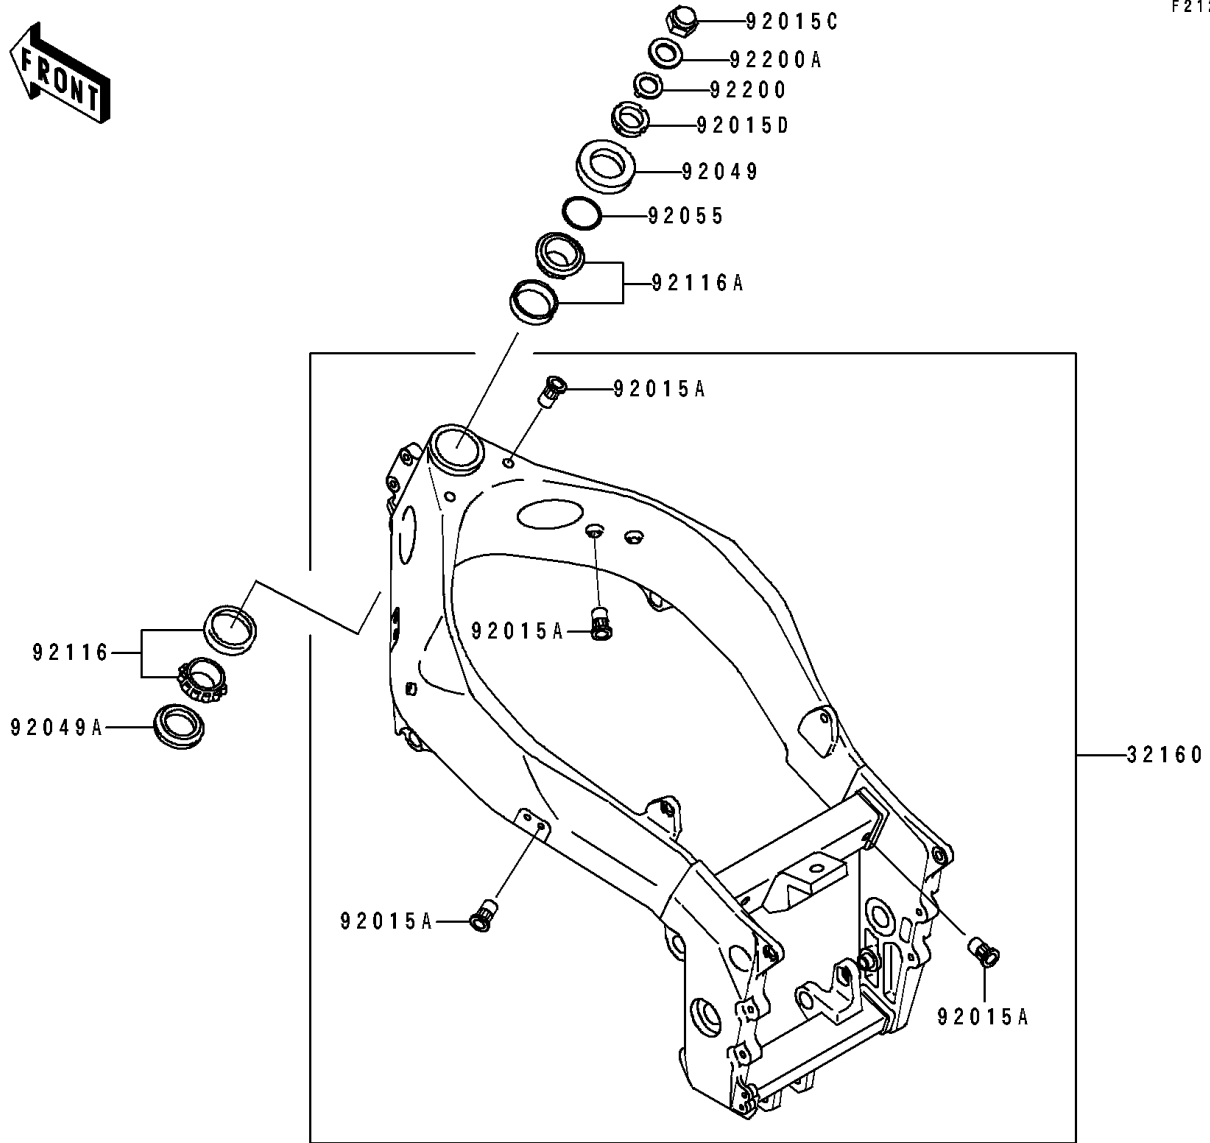

1992 Ninja® ZX™ -7R PARTS DIAGRAM

Frame

F2120

1992 Ninja® ZX™ -7R PARTS LIST

Frame

ITEM NAME	PART NUMBER	QUANTITY
FRAME-COMP,FR,SILVER NO.30 (Ref # 32160)	32160-1179-KF	1
FRAME-COMP,RR,SILVER NO.30 (Ref # 32160A)	32160-1182-KF	1
NUT,POP,6MM,L=15 (Ref # 92015)	92015-1791	4
NUT,POP,6MM,L=16.5 (Ref # 92015A)	92015-1792	17
NUT,POP,8MM,L=16.5 (Ref # 92015B)	92015-1793	2
NUT,CAP,25MM (Ref # 92015C)	92015-1847	1
NUT,STEERING STEM,35MM (Ref # 92015D)	92015-1848	1
SEAL-OIL,XMH 43 75 6.4J (Ref # 92049)	92049-1382	1
SEAL-OIL,XMHE 43 55 4J (Ref # 92049A)	92049-1383	1
RING-O,34.5X2.0 (Ref # 92055)	92055-1452	1
BEARING-ROLLER,32907JR-2 (Ref # 92116)	92116-1072	1
BEARING-ROLLER,32907JR-3 (Ref # 92116A)	92116-1074	1
WASHER,CLAW,25.5X40X2.3 (Ref # 92200)	92200-1083	1
WASHER,25.5X42X2.3 (Ref # 92200A)	92200-1084	1