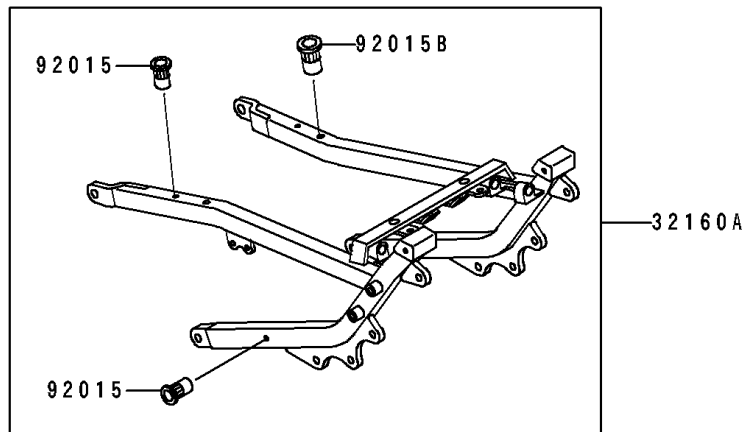

1992 Ninja® ZX™ -7R PARTS DIAGRAM

Frame

F2120

1992 Ninja® ZX™ -7R PARTS LIST

Frame

ITEM NAME	PART NUMBER	QUANTITY
FRAME-COMP,FR,SILVER NO.30 (Ref # 32160)	32160-1179-KF	1
FRAME-COMP,RR,SILVER NO.30 (Ref # 32160A)	32160-1182-KF	1
NUT,POP,6MM,L=15 (Ref # 92015)	92015-1791	4
NUT,POP,6MM,L=16.5 (Ref # 92015A)	92015-1792	17
NUT,POP,8MM,L=16.5 (Ref # 92015B)	92015-1793	2
NUT,CAP,25MM (Ref # 92015C)	92015-1847	1
NUT,STEERING STEM,35MM (Ref # 92015D)	92015-1848	1
SEAL-OIL,XMH 43 75 6.4J (Ref # 92049)	92049-1382	1
SEAL-OIL,XMHE 43 55 4J (Ref # 92049A)	92049-1383	1
RING-O,34.5X2.0 (Ref # 92055)	92055-1452	1
BEARING-ROLLER,32907JR-2 (Ref # 92116)	92116-1072	1
BEARING-ROLLER,32907JR-3 (Ref # 92116A)	92116-1074	1
WASHER,CLAW,25.5X40X2.3 (Ref # 92200)	92200-1083	1
WASHER,25.5X42X2.3 (Ref # 92200A)	92200-1084	1