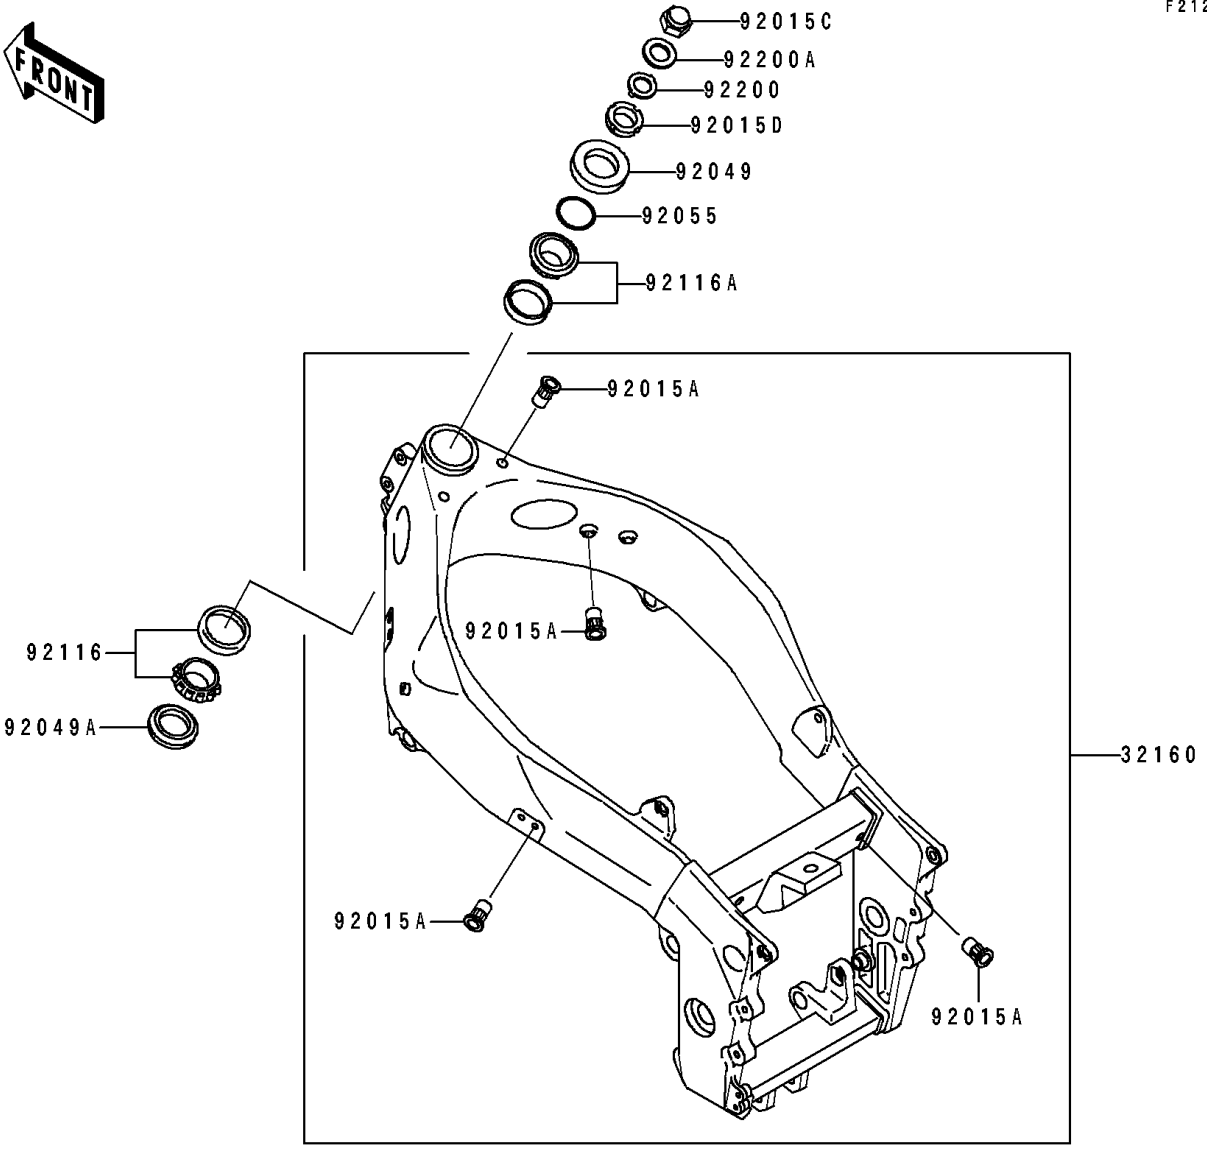

1992 Ninja® ZX™ -7R PARTS DIAGRAM

Frame

F2120

1992 Ninja® ZX™-7R PARTS LIST

Frame

ITEM NAME	PART NUMBER	QUANTITY
FRAME-COMP,FR,SILVER NO.30 (Ref # 32160)	32160-1179-KF	1
FRAME-COMP,RR,SILVER NO.30 (Ref # 32160A)	32160-1182-KF	1
NUT,POP,6MM,L=15 (Ref # 92015)	92015-1791	4
NUT,POP,6MM,L=16.5 (Ref # 92015A)	92015-1792	17
NUT,POP,8MM,L=16.5 (Ref # 92015B)	92015-1793	2
NUT,CAP,25MM (Ref # 92015C)	92015-1847	1
NUT,STEERING STEM,35MM (Ref # 92015D)	92015-1848	1
SEAL-OIL,XMH 43 75 6.4J (Ref # 92049)	92049-1382	1
SEAL-OIL,XMHE 43 55 4J (Ref # 92049A)	92049-1383	1
RING-O,34.5X2.0 (Ref # 92055)	92055-1452	1
BEARING-ROLLER,32907JR-2 (Ref # 92116)	92116-1072	1
BEARING-ROLLER,32907JR-3 (Ref # 92116A)	92116-1074	1
WASHER,CLAW,25.5X40X2.3 (Ref # 92200)	92200-1083	1
WASHER,25.5X42X2.3 (Ref # 92200A)	92200-1084	1