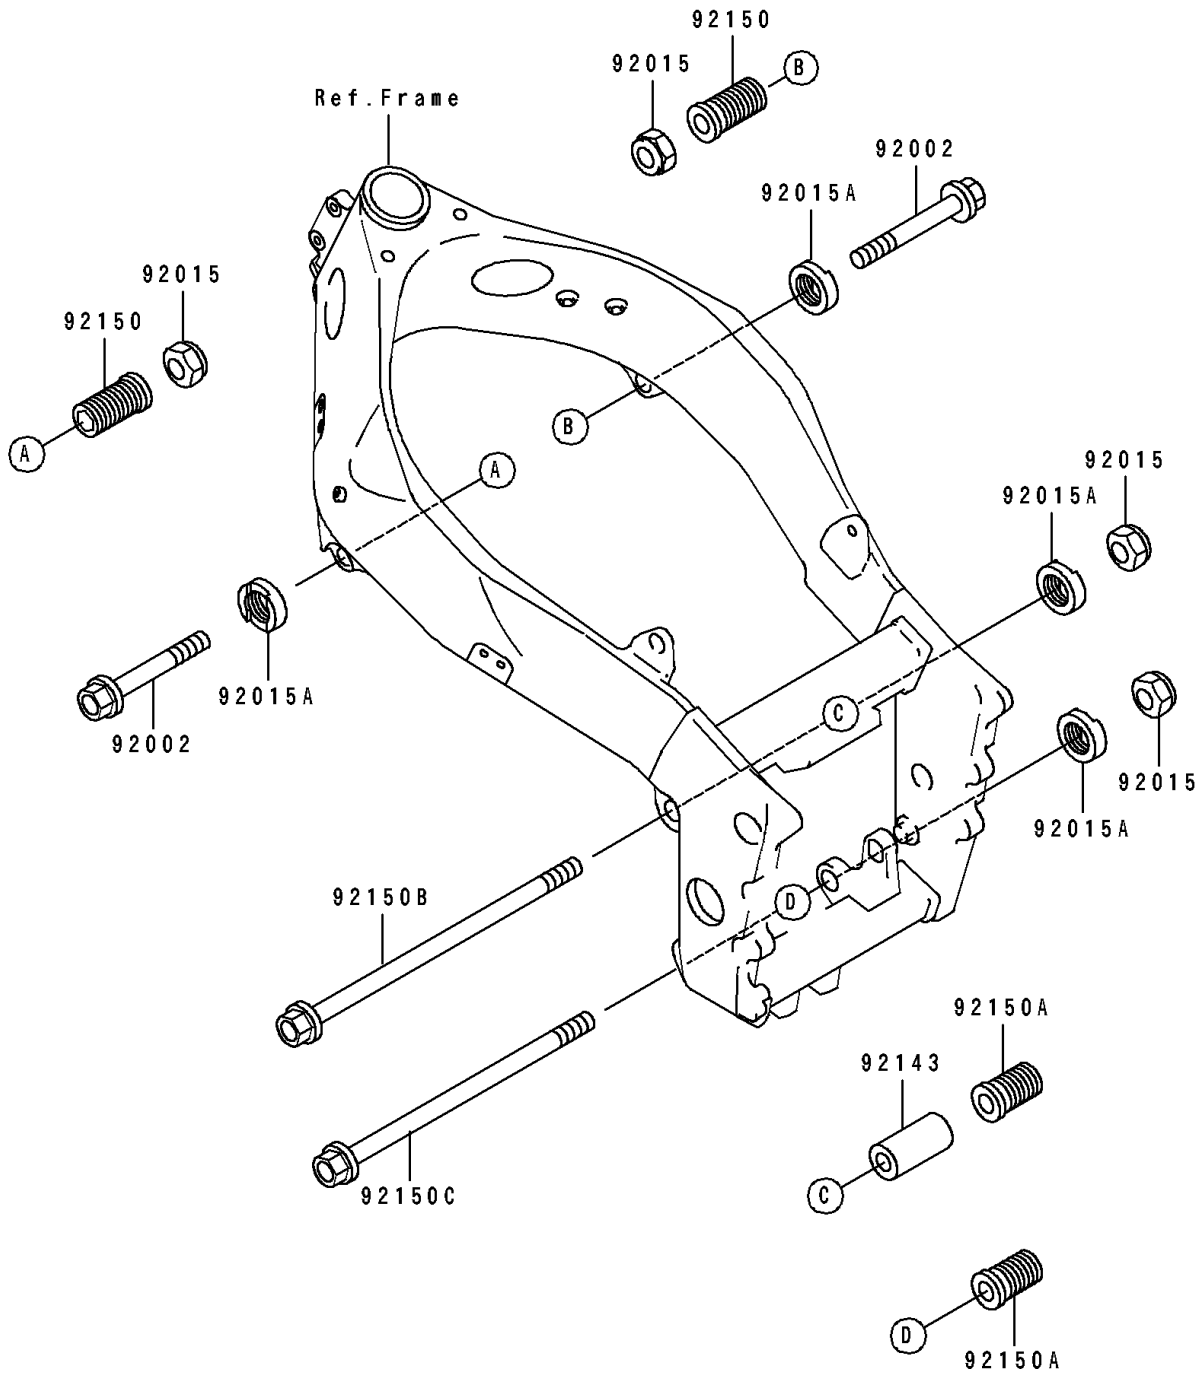

1991 Ninja® ZX™-7R PARTS DIAGRAM

Frame Fitting

F2131

1991 Ninja® ZX™-7R PARTS LIST

Frame Fitting

ITEM NAME	PART NUMBER	QUANTITY
BOLT,12X90 (Ref # 92002)	92001-1937	2
NUT,LOCK,12MM,BLACK (Ref # 92015)	92015-1190	4
NUT,ENGINE MOUNT,22MM (Ref # 92015A)	92015-1846	4
COLLAR,12.5X26X51 (Ref # 92143)	92143-1482	1
BOLT,ENGINE MOUNT,22X48 (Ref # 92150)	92150-1470	2
BOLT,ENGINE MOUNT,22X38 (Ref # 92150A)	92150-1471	2
BOLT,FLANGED,12X243 (Ref # 92150B)	92150-1472	1
BOLT,FLANGED,12X221 (Ref # 92150C)	92150-1473	1