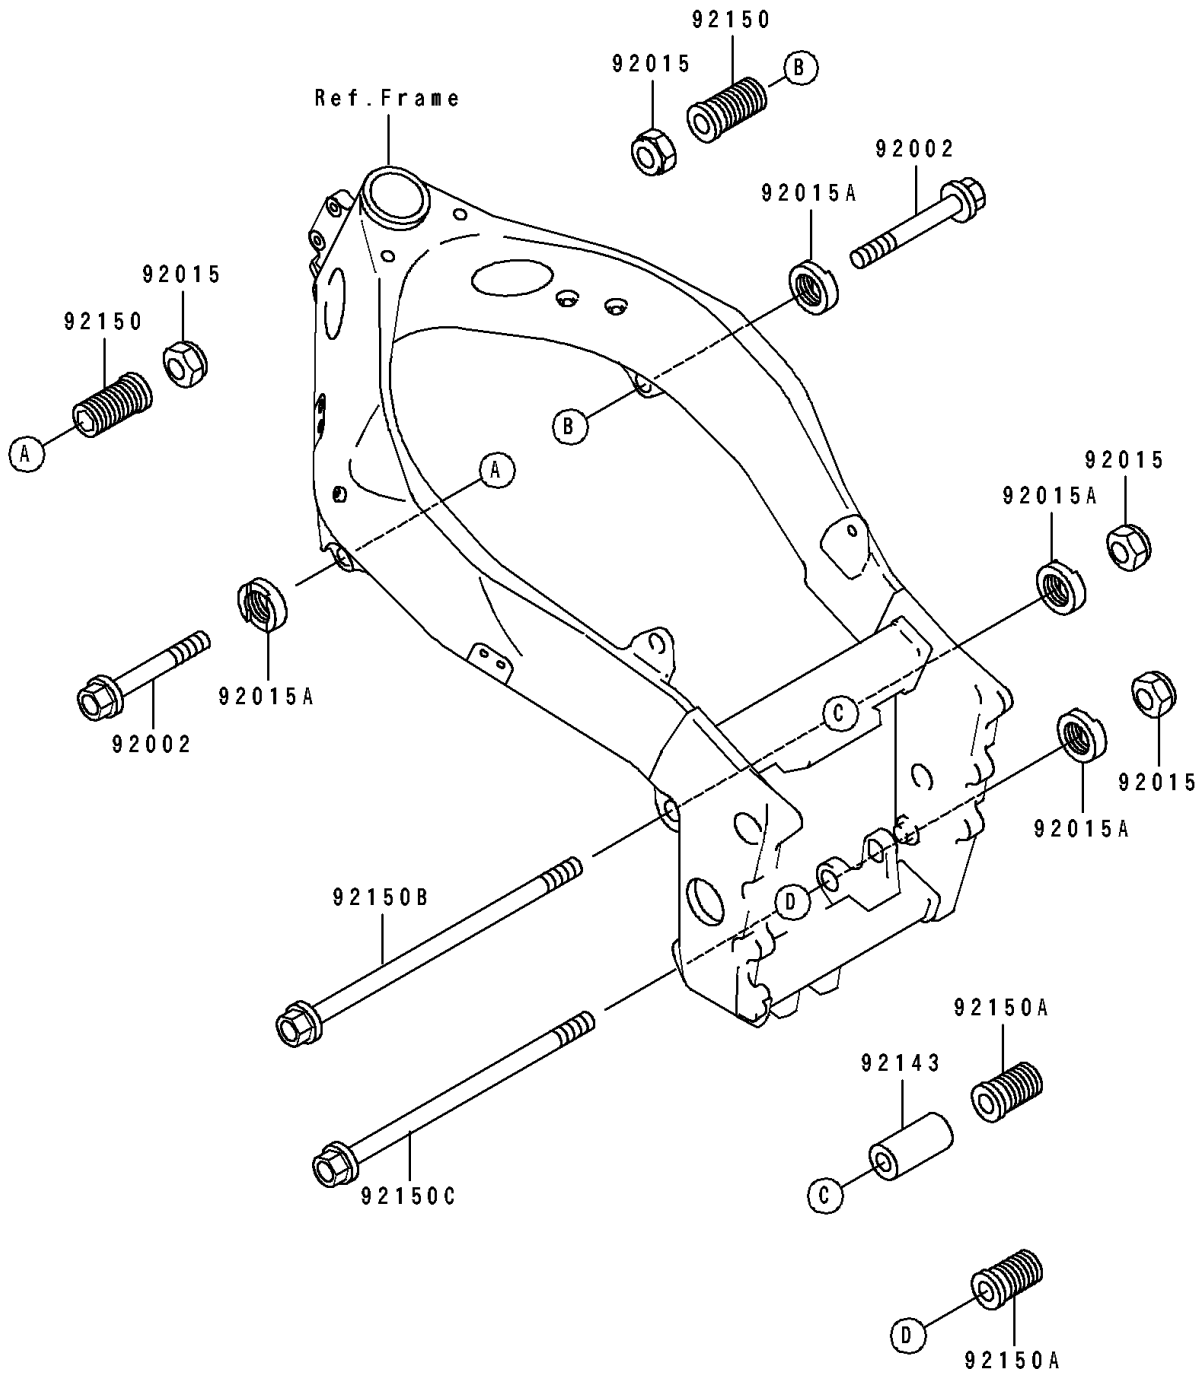

1992 Ninja® ZX™ -7R PARTS DIAGRAM

Frame Fitting

F2131

1992 Ninja® ZX™-7R PARTS LIST

Frame Fitting

ITEM NAME	PART NUMBER	QUANTITY
BOLT,12X90 (Ref # 92002)	92001-1937	2
NUT,LOCK,12MM,BLACK (Ref # 92015)	92015-1190	4
NUT,ENGINE MOUNT,22MM (Ref # 92015A)	92015-1846	4
COLLAR,12.5X26X51 (Ref # 92143)	92143-1482	1
BOLT,ENGINE MOUNT,22X48 (Ref # 92150)	92150-1470	2
BOLT,ENGINE MOUNT,22X38 (Ref # 92150A)	92150-1471	2
BOLT,FLANGED,12X243 (Ref # 92150B)	92150-1472	1
BOLT,FLANGED,12X221 (Ref # 92150C)	92150-1473	1