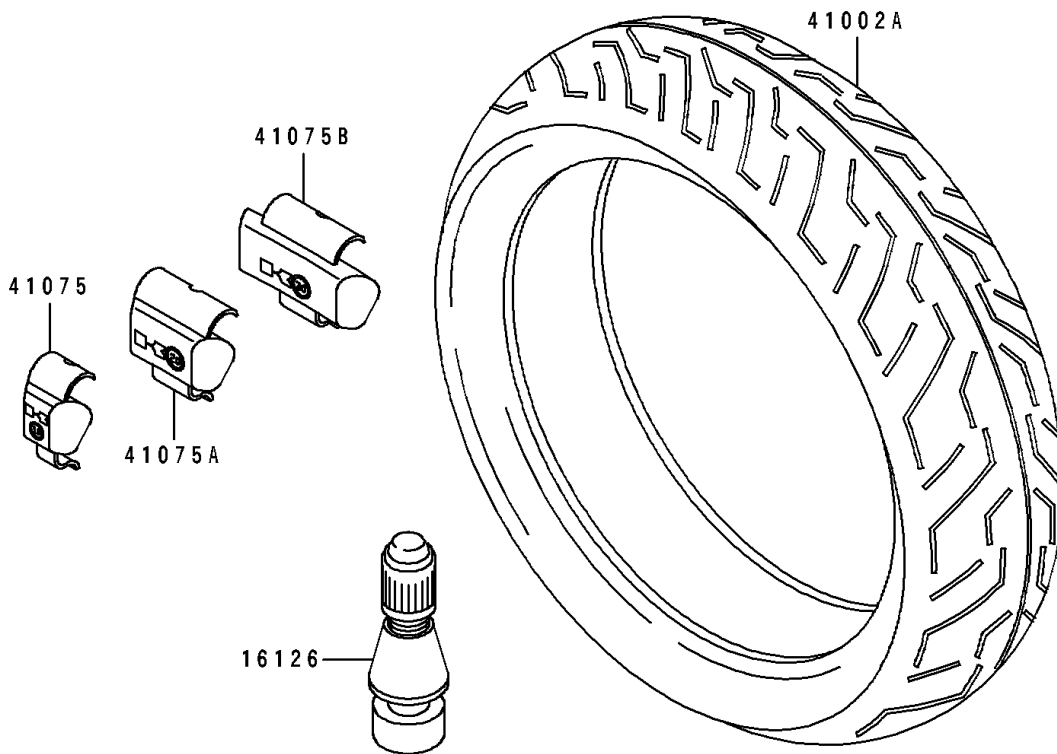

1991 Ninja® ZX™-7R PARTS DIAGRAM

Tire

F2210

1991 Ninja® ZX™-7R PARTS LIST

Tire

ITEM NAME	PART NUMBER	QUANTITY
VALVE,TIRE (Ref # 16126)	16126-1140	2
TIRE,FR,120/70ZR17,TX11(MICHE) (Ref # 41002)	41002-1842	1
TIRE,RR,180/55ZR17,TX23(MICHE) (Ref # 41002A)	41002-1843	1
BALANCER-WHEEL,10G,SILVER (Ref # 41075)	41075-1014	AR
BALANCER-WHEEL,20G,SILVER (Ref # 41075A)	41075-1015	AR
BALANCER-WHEEL,30G,SILVER (Ref # 41075B)	41075-1016	AR