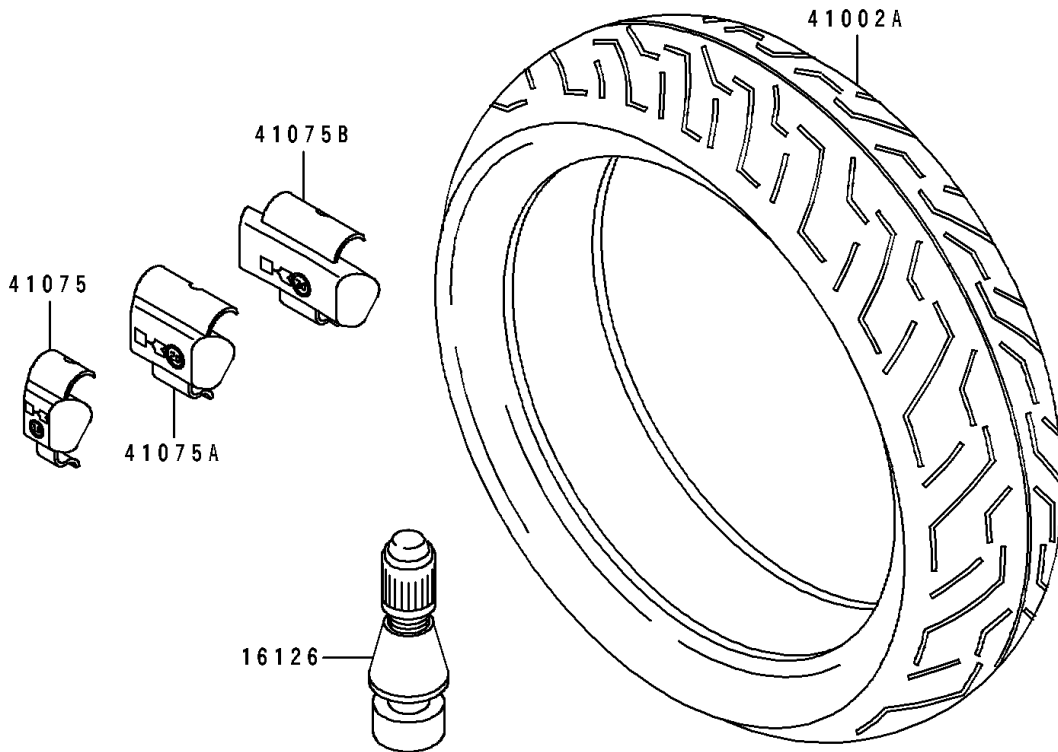

1991 Ninja® ZX™-7R PARTS DIAGRAM

Tire

F2210

1991 Ninja® ZX™-7R PARTS LIST

Tire

ITEM NAME	PART NUMBER	QUANTITY
VALVE,TIRE (Ref # 16126)	16126-1140	2
TIRE,FR,120/70ZR17,TX11(MICHE) (Ref # 41002)	41002-1842	1
TIRE,RR,180/55ZR17,TX23(MICHE) (Ref # 41002A)	41002-1843	1
BALANCER-WHEEL,10G,SILVER (Ref # 41075)	41075-1014	AR
BALANCER-WHEEL,20G,SILVER (Ref # 41075A)	41075-1015	AR
BALANCER-WHEEL,30G,SILVER (Ref # 41075B)	41075-1016	AR