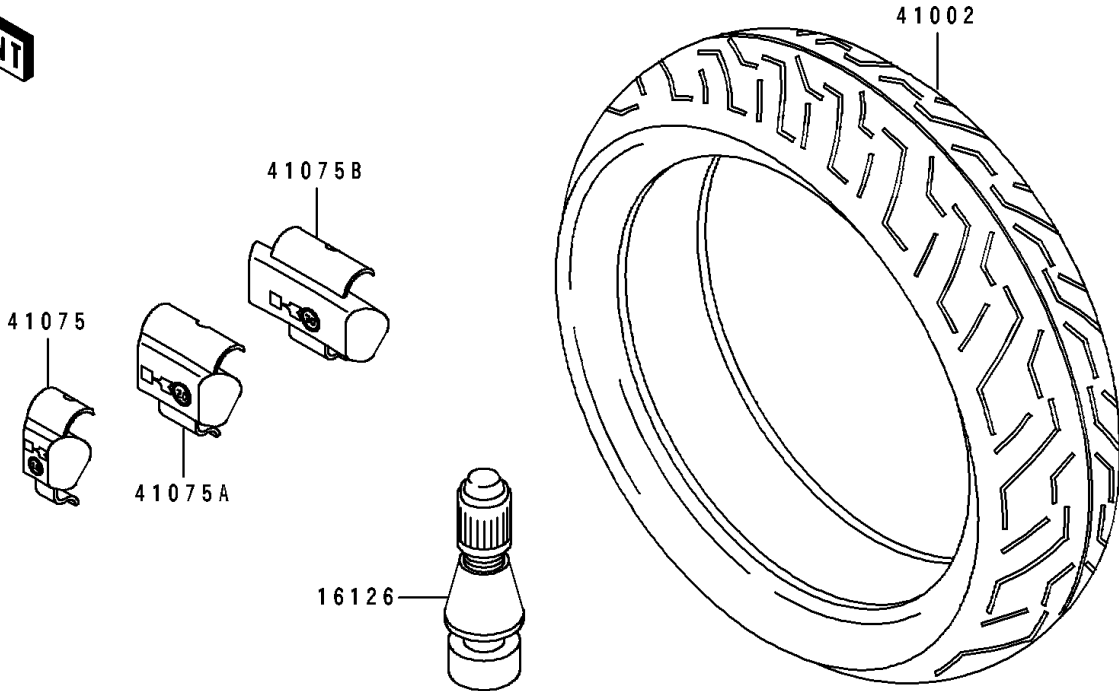

1991 Ninja® ZX™-7R PARTS DIAGRAM

Tire

F2210

1991 Ninja® ZX™-7R PARTS LIST

Tire

ITEM NAME	PART NUMBER	QUANTITY
VALVE,TIRE (Ref # 16126)	16126-1140	2
TIRE,FR,120/70ZR17,TX11(MICHE) (Ref # 41002)	41002-1842	1
TIRE,RR,180/55ZR17,TX23(MICHE) (Ref # 41002A)	41002-1843	1
BALANCER-WHEEL,10G,SILVER (Ref # 41075)	41075-1014	AR
BALANCER-WHEEL,20G,SILVER (Ref # 41075A)	41075-1015	AR
BALANCER-WHEEL,30G,SILVER (Ref # 41075B)	41075-1016	AR