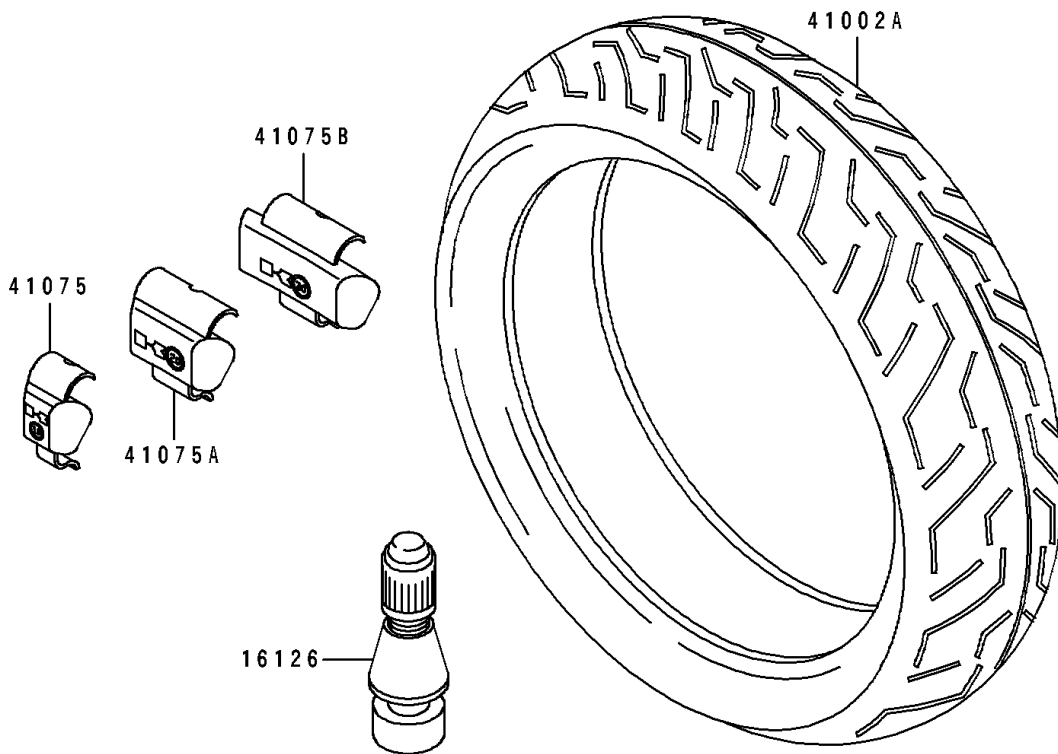

1992 Ninja® ZX™ -7R PARTS DIAGRAM

Tire

F2210

1992 Ninja® ZX™-7R PARTS LIST

Tire

ITEM NAME	PART NUMBER	QUANTITY
VALVE,TIRE (Ref # 16126)	16126-1140	2
TIRE,FR,120/70ZR17,TX11(MICHE) (Ref # 41002)	41002-1842	1
TIRE,RR,180/55ZR17,TX23(MICHE) (Ref # 41002A)	41002-1843	1
BALANCER-WHEEL,10G,SILVER (Ref # 41075)	41075-1014	AR
BALANCER-WHEEL,20G,SILVER (Ref # 41075A)	41075-1015	AR
BALANCER-WHEEL,30G,SILVER (Ref # 41075B)	41075-1016	AR