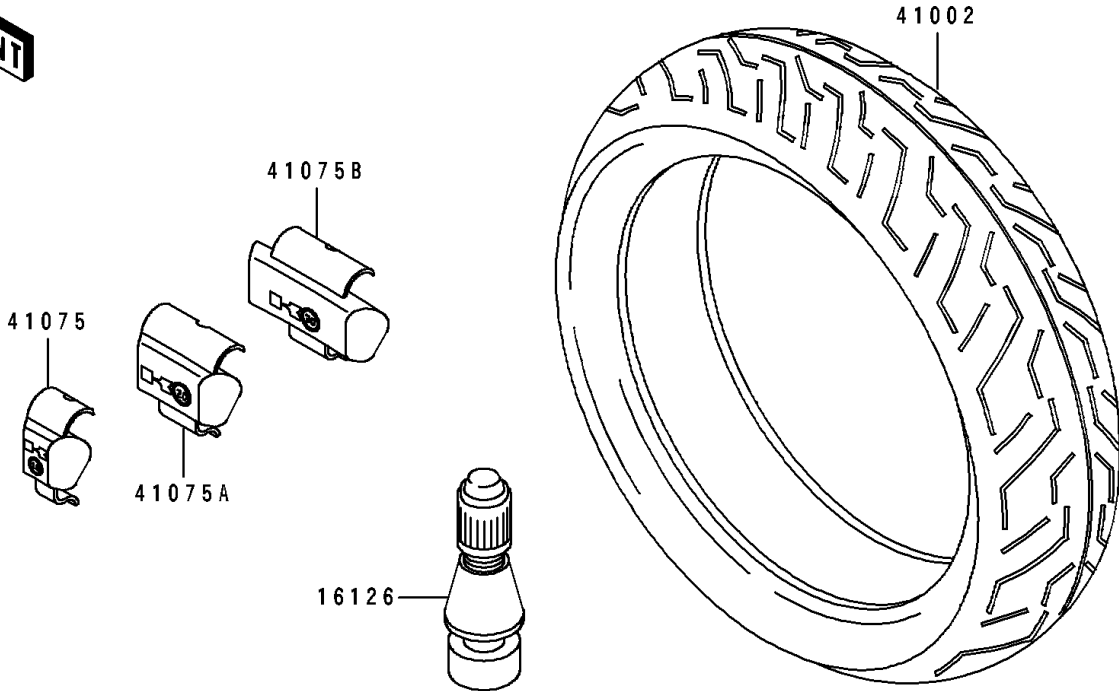

1992 Ninja® ZX™ -7R PARTS DIAGRAM

Tire

F2210

1992 Ninja® ZX™-7R PARTS LIST

Tire

ITEM NAME	PART NUMBER	QUANTITY
VALVE,TIRE (Ref # 16126)	16126-1140	2
TIRE,FR,120/70ZR17,TX11(MICHE) (Ref # 41002)	41002-1842	1
TIRE,RR,180/55ZR17,TX23(MICHE) (Ref # 41002A)	41002-1843	1
BALANCER-WHEEL,10G,SILVER (Ref # 41075)	41075-1014	AR
BALANCER-WHEEL,20G,SILVER (Ref # 41075A)	41075-1015	AR
BALANCER-WHEEL,30G,SILVER (Ref # 41075B)	41075-1016	AR