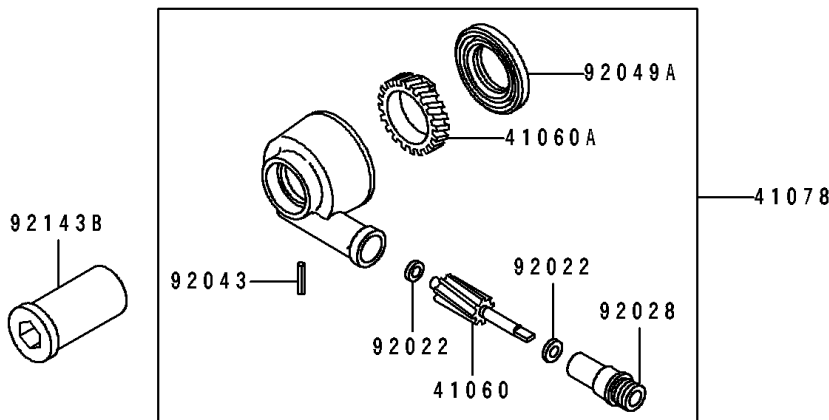

1992 Ninja® ZX™-7R PARTS DIAGRAM

Front Hub

F2230

1992 Ninja® ZX™-7R PARTS LIST

Front Hub

ITEM NAME	PART NUMBER	QUANTITY
GEAR-METER SCREW,9T (Ref # 41060)	41060-1140	1
GEAR-METER SCREW,24T (Ref # 41060A)	41060-1141	1
RECEIVER-SPEEDOMETER (Ref # 41064)	41064-1055	1
AXLE,FR (Ref # 41068)	41068-1327	1
WHEEL-ASSY,FR,L.GREEN (Ref # 41073)	41073-1496-CJ	1
CASE-ASSY-METER GEAR (Ref # 41078)	41078-1082	1
WASHER,5.1X9X0.4 (Ref # 92022)	41063-001	2
BUSHING,METER GEAR CASE (Ref # 92028)	92028-1634	1
RING-SNAP,47MM (Ref # 92033)	92033-1042	2
PIN,SPRING,3X18 (Ref # 92043)	92043-1454	1
SEAL-OIL,BJN 32 47 5 (Ref # 92049)	92049-1377	1
SEAL-OIL,BJN-C2 35 52 5 (Ref # 92049A)	92049-1378	1
COLLAR,FR HUB,L=94 (Ref # 92143)	92143-1476	1
COLLAR,FR AXLE,RH,L=17.5 (Ref # 92143A)	92143-1477	1
COLLAR,FR AXLE,LH,L=44.5 (Ref # 92143B)	92143-1478	1
BEARING-BALL,#6005UU (Ref # 601)	601B6005UU	2