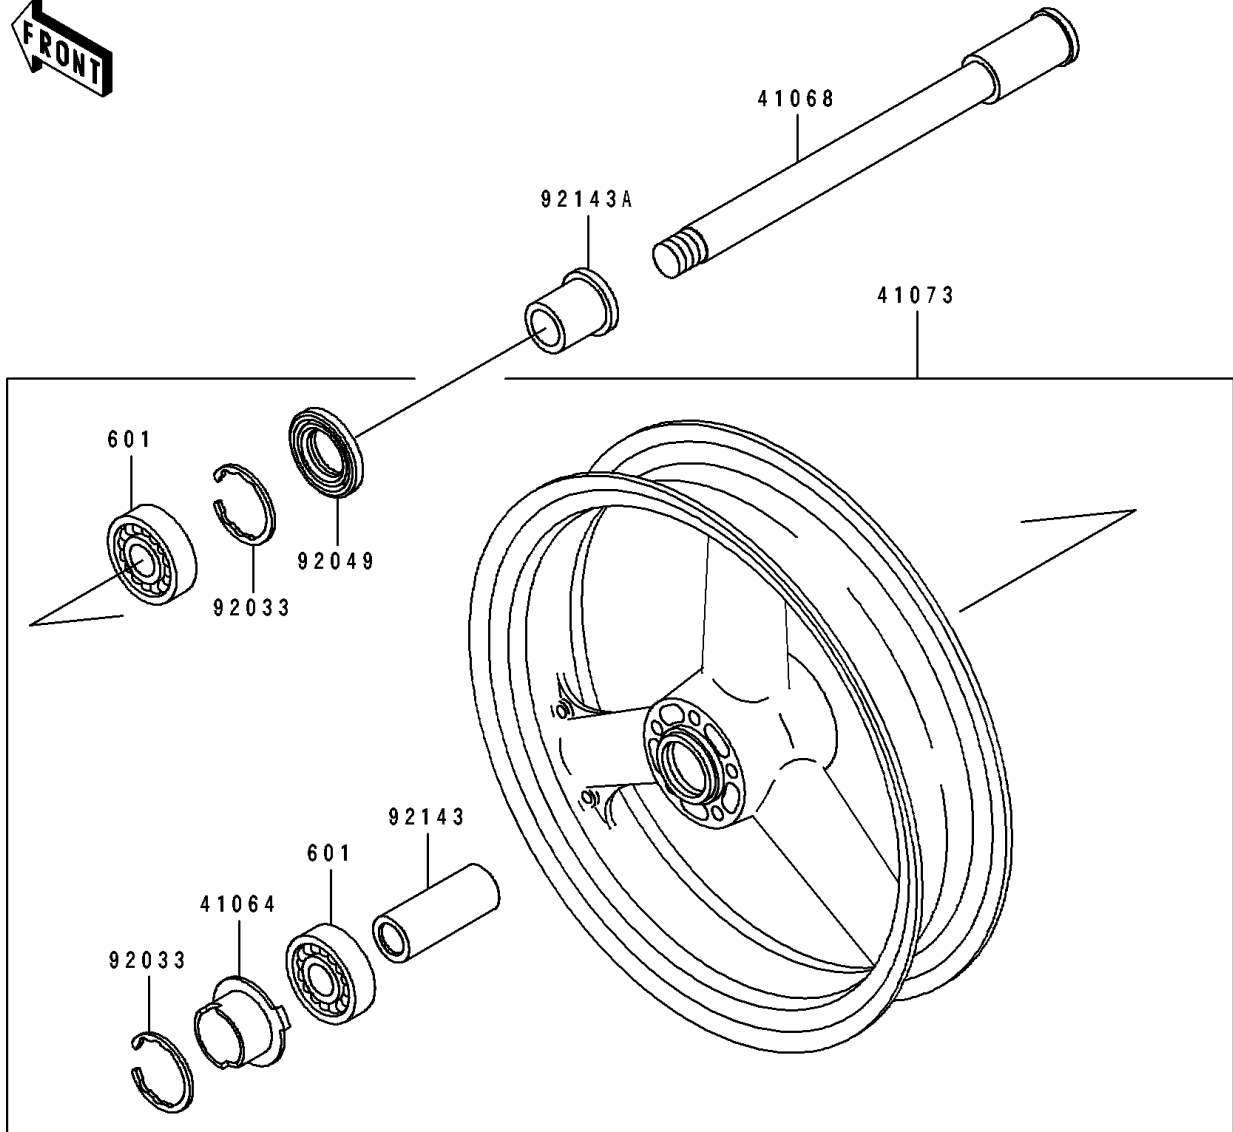

1992 Ninja® ZX™-7R PARTS DIAGRAM

Front Hub

F2230

1992 Ninja® ZX™-7R PARTS LIST

Front Hub

ITEM NAME	PART NUMBER	QUANTITY
GEAR-METER SCREW,9T (Ref # 41060)	41060-1140	1
GEAR-METER SCREW,24T (Ref # 41060A)	41060-1141	1
RECEIVER-SPEEDOMETER (Ref # 41064)	41064-1055	1
AXLE,FR (Ref # 41068)	41068-1327	1
WHEEL-ASSY,FR,L.GREEN (Ref # 41073)	41073-1496-CJ	1
CASE-ASSY-METER GEAR (Ref # 41078)	41078-1082	1
WASHER,5.1X9X0.4 (Ref # 92022)	41063-001	2
BUSHING,METER GEAR CASE (Ref # 92028)	92028-1634	1
RING-SNAP,47MM (Ref # 92033)	92033-1042	2
PIN,SPRING,3X18 (Ref # 92043)	92043-1454	1
SEAL-OIL,BJN 32 47 5 (Ref # 92049)	92049-1377	1
SEAL-OIL,BJN-C2 35 52 5 (Ref # 92049A)	92049-1378	1
COLLAR,FR HUB,L=94 (Ref # 92143)	92143-1476	1
COLLAR,FR AXLE,RH,L=17.5 (Ref # 92143A)	92143-1477	1
COLLAR,FR AXLE,LH,L=44.5 (Ref # 92143B)	92143-1478	1
BEARING-BALL,#6005UU (Ref # 601)	601B6005UU	2