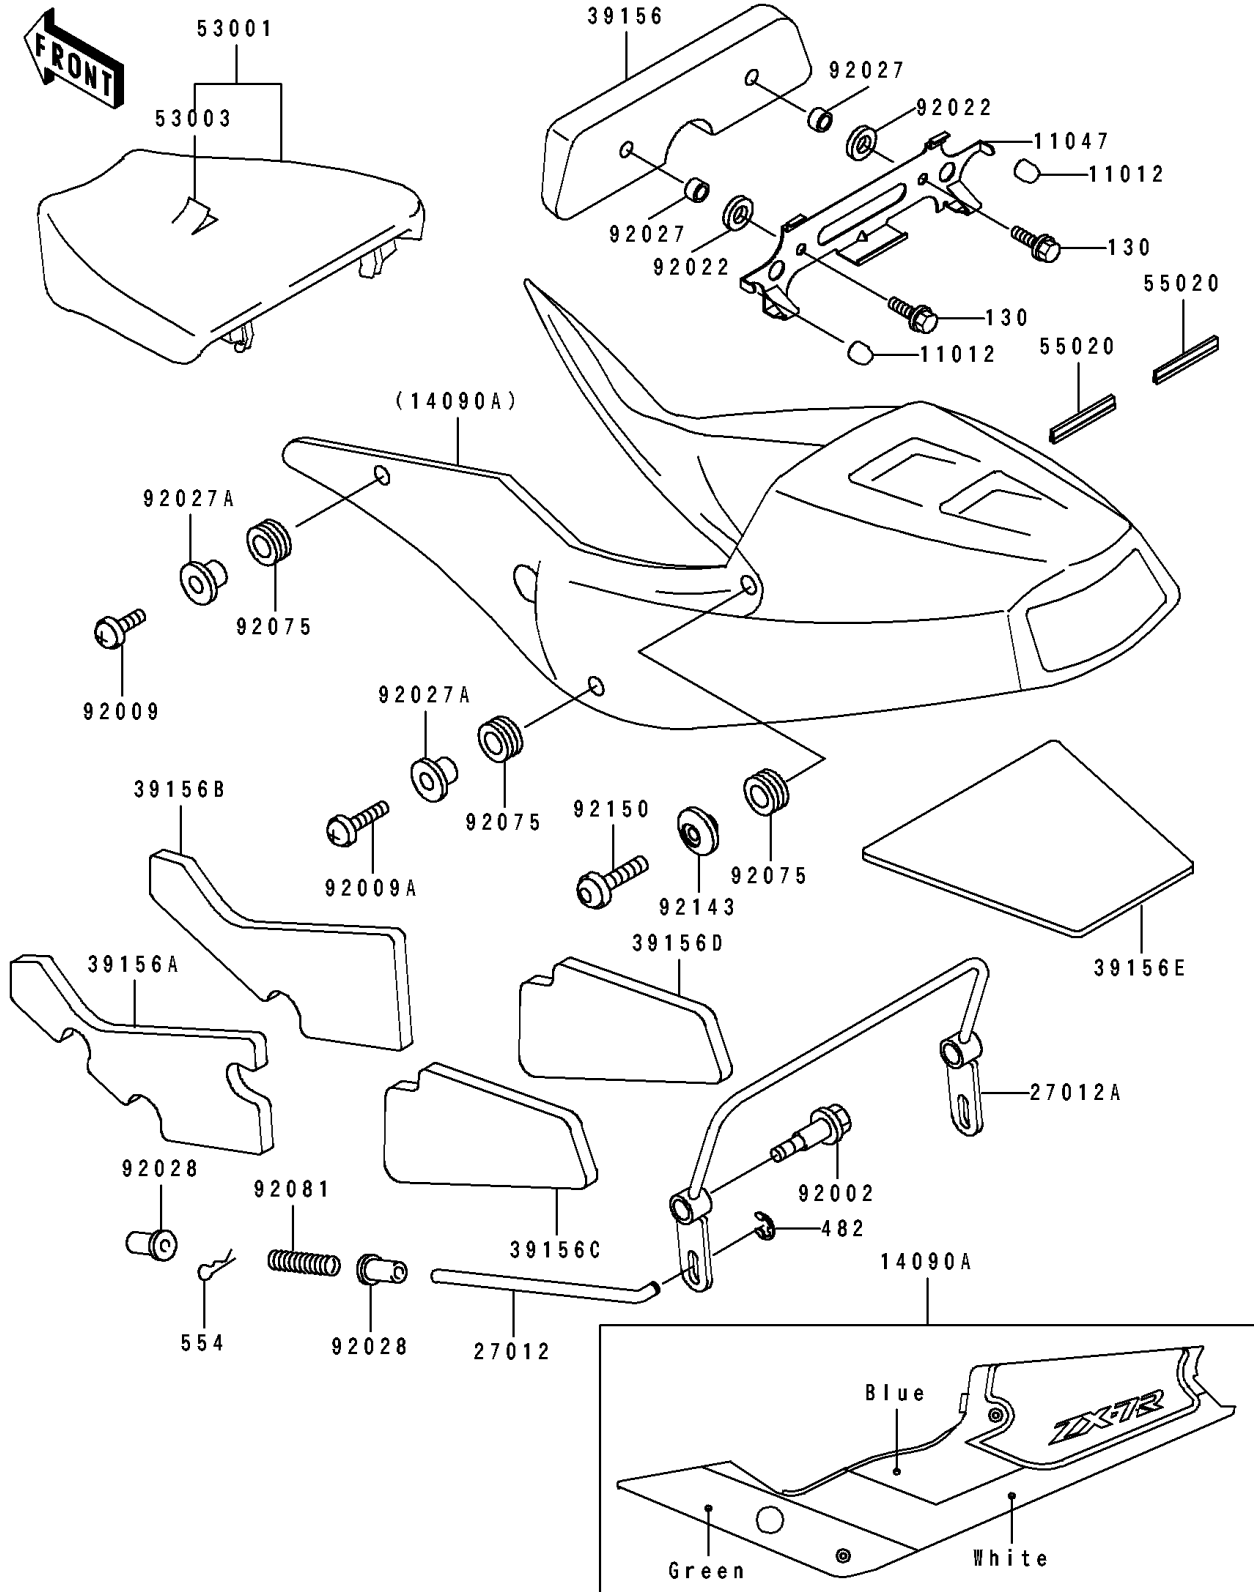

1992 Ninja® ZX™-7R PARTS DIAGRAM

Seat

F2510

1992 Ninja® ZX™-7R PARTS LIST

Seat

ITEM NAME	PART NUMBER	QUANTITY
CAP,CABLE CLAMP (Ref # 11012)	11012-1438	2
BRACKET,SEAT PAD (Ref # 11047)	11047-1353	1
COVER,SEAT,GREEN/WHITE/BLUE(92) (Ref # 14090B)	14090-5010-KE	1
HOOK,SEAT,FR (Ref # 27012)	27012-1436	2
HOOK,SEAT,RR (Ref # 27012A)	27012-1437	1
PAD,SEAT COVER,BLACK (Ref # 39156)	39156-1228-MA	1
PAD,SIDE COVER,FR,LH (Ref # 39156A)	39156-1252	1
PAD,SIDE COVER,FR,RH (Ref # 39156B)	39156-1253	1
PAD,SIDE COVER,RR,LH (Ref # 39156C)	39156-1254	1
PAD,SIDE COVER,RR,RH (Ref # 39156D)	39156-1255	1
PAD,SIDE COVER,CNT (Ref # 39156E)	39156-1262	1
SEAT-ASSY,FR,BLACK (Ref # 53001)	53001-1627-MA	1
LEATHER,FRONT SEAT,BLACK (Ref # 53003)	53003-1244-MA	1
GUARD,SEAT COVER (Ref # 55020)	55020-1413	2
BOLT,HEAD COVER (Ref # 92002)	92002-1595	2
SCREW,6X14,WHITE (Ref # 92009)	92009-1287	2
SCREW,6X20 (Ref # 92009A)	92009-1298	2
WASHER,6.5X20X1.6 (Ref # 92022)	92022-125	2
COLLAR,6.8X10X6 (Ref # 92027)	92027-103	2
COLLAR (Ref # 92027A)	92027-1166	4
BUSHING (Ref # 92028)	92028-1637	4
DAMPER (Ref # 92075)	92075-1634	6
SPRING (Ref # 92081)	92081-1486	2
COLLAR,WHITE (Ref # 92143)	92143-1273	2
BOLT,SOCKET,6X18 (Ref # 92150)	92150-1553	2
BOLT-FLANGED,6X16 (Ref # 130)	130H0616	2
CIRCLIP-TYPE-E,5MM (Ref # 482)	482L5000	2
PIN-SNAP (Ref # 554)	554A0600	2