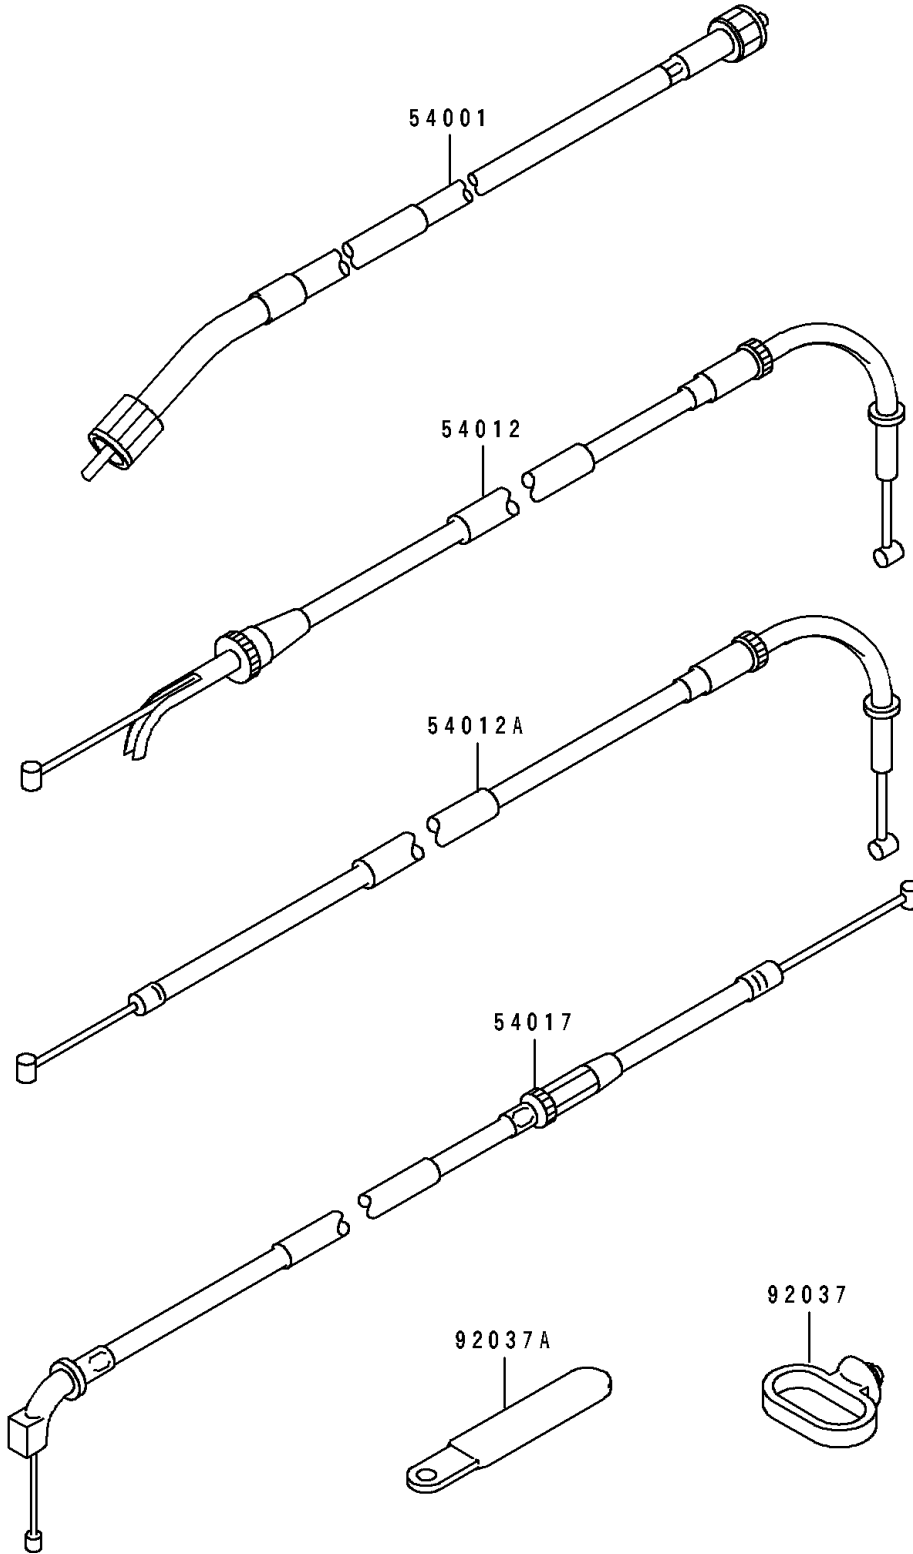

# 1992 Ninja® ZX™ -7R PARTS DIAGRAM

Cable

F2540

# 1992 Ninja® ZX™ -7R PARTS LIST

## Cable

| ITEM NAME                             | PART NUMBER | QUANTITY |
|---------------------------------------|-------------|----------|
| CABLE-SPEEDOMETER (Ref # 54001)       | 54001-1176  | 1        |
| CABLE-THROTTLE,OPENING (Ref # 54012)  | 54012-1420  | 1        |
| CABLE-THROTTLE,CLOSING (Ref # 54012A) | 54012-1421  | 1        |
| CABLE-STARTER (Ref # 54017)           | 54017-1135  | 1        |
| CLAMP,CABLE (Ref # 92037)             | 92037-1459  | 1        |
| CLAMP (Ref # 92037A)                  | 92037-1993  | 1        |