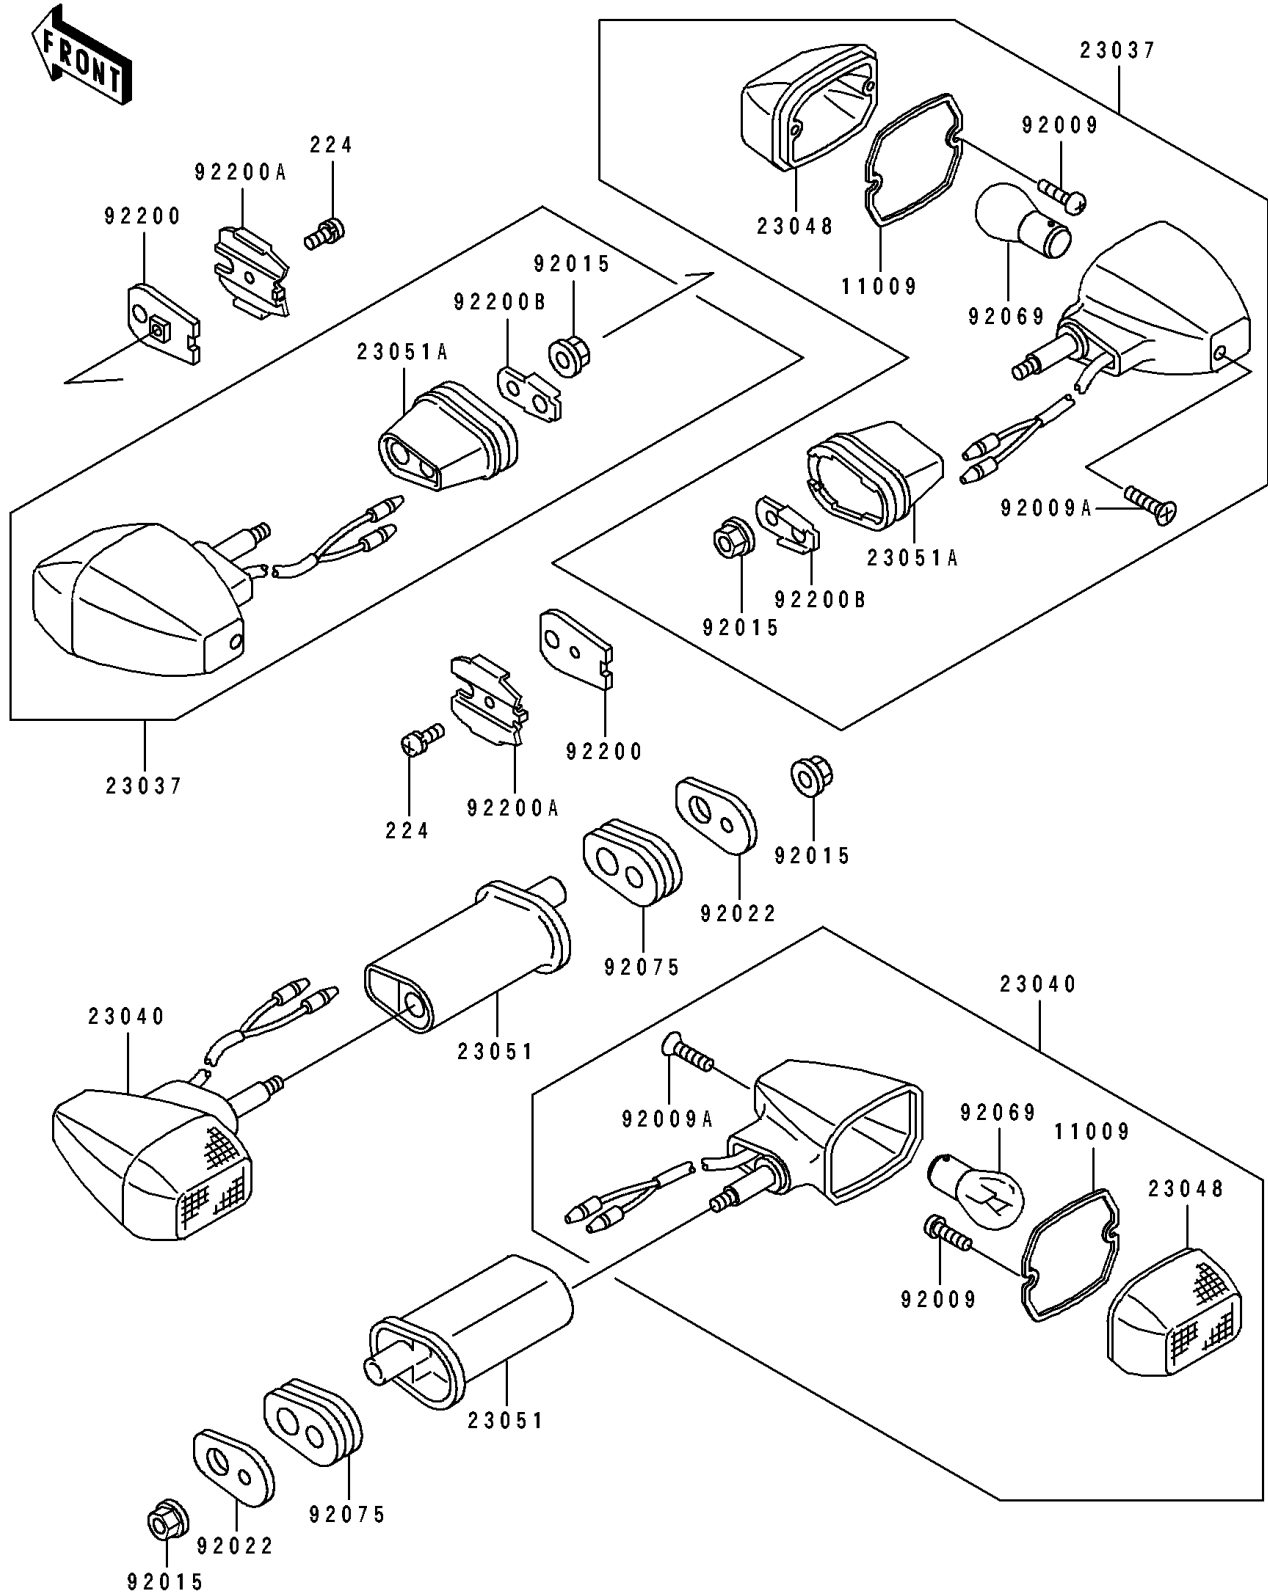

1991 Ninja® ZX™-7R PARTS DIAGRAM

Turn Signal

F2730

1991 Ninja® ZX™-7R PARTS LIST

Turn Signal

ITEM NAME	PART NUMBER	QUANTITY
GASKET,SIGNAL LAMP (Ref # 11009)	11009-1402	4
LAMP-ASSY-SIGNAL,FR (Ref # 23037)	23037-1257	2
LAMP-SIGNAL,RR (Ref # 23040)	23040-1195	2
LENS-SIGNAL LAMP (Ref # 23048)	23048-1054	4
BRACKET-SIGNAL LAMP (Ref # 23051)	23051-1164	2
BRACKET-SIGNAL LAMP,FR (Ref # 23051A)	23051-1207	2
SCREW,TAPPING,3X16 (Ref # 92009)	92009-1115	8
SCREW,TAPPING,4X20 (Ref # 92009A)	92009-1304	4
NUT,FLANGED,6MM (Ref # 92015)	92015-1367	4
WASHER,SIGNAL LAMP (Ref # 92022)	92022-1672	2
BULB,12V 32CP(23W) (Ref # 92069)	92069-055	4
DAMPER,SIGNAL LAMP (Ref # 92075)	92075-1698	2
WASHER,SIGNAL LAMP (Ref # 92200)	92200-1015	2
WASHER,SIGNAL LAMP (Ref # 92200A)	92200-1016	2
WASHER (Ref # 92200B)	92200-1021	2
SCREW-PAN-WP-CROS,4X8 (Ref # 224)	224C0408	2