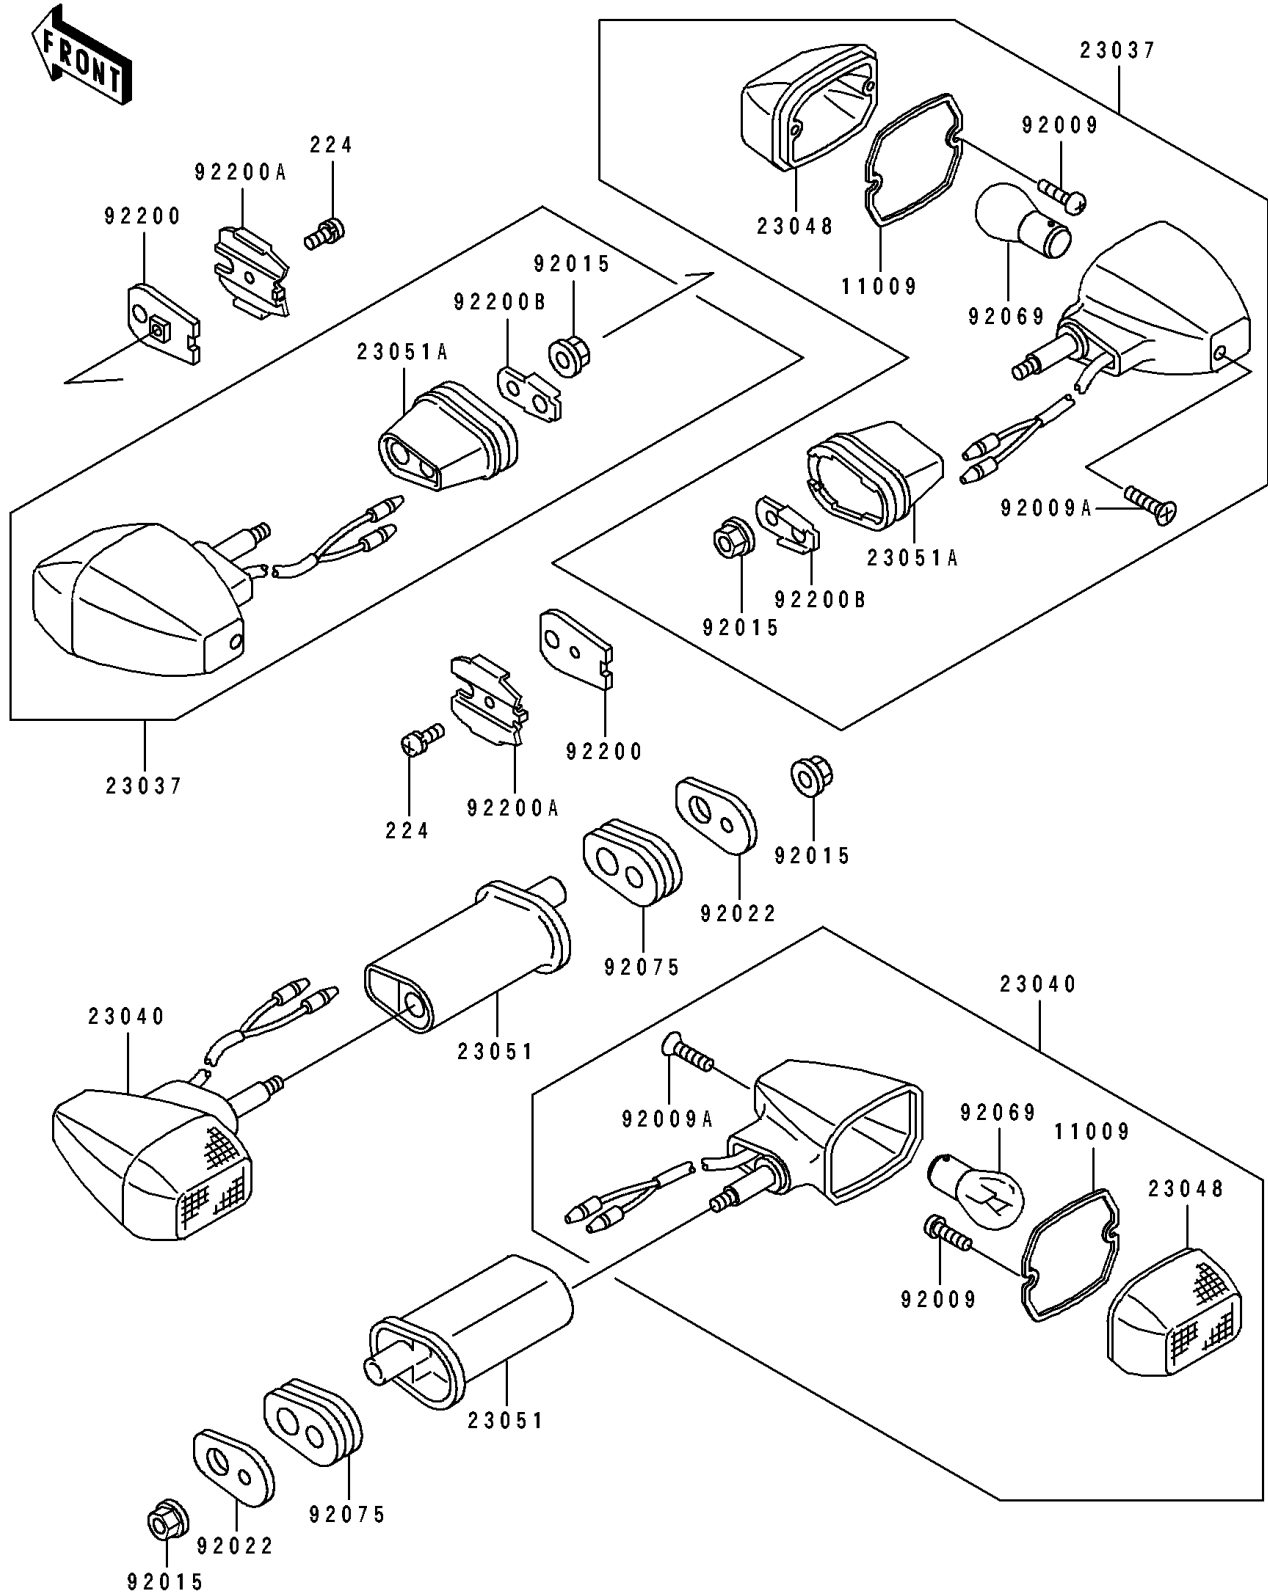

1992 Ninja® ZX™-7R PARTS DIAGRAM

Turn Signal

F2730

1992 Ninja® ZX™-7R PARTS LIST

Turn Signal

ITEM NAME	PART NUMBER	QUANTITY
GASKET,SIGNAL LAMP (Ref # 11009)	11009-1402	4
LAMP-ASSY-SIGNAL,FR (Ref # 23037)	23037-1257	2
LAMP-SIGNAL,RR (Ref # 23040)	23040-1195	2
LENS-SIGNAL LAMP (Ref # 23048)	23048-1054	4
BRACKET-SIGNAL LAMP (Ref # 23051)	23051-1164	2
BRACKET-SIGNAL LAMP,FR (Ref # 23051A)	23051-1207	2
SCREW,TAPPING,3X16 (Ref # 92009)	92009-1115	8
SCREW,TAPPING,4X20 (Ref # 92009A)	92009-1304	4
NUT,FLANGED,6MM (Ref # 92015)	92015-1367	4
WASHER,SIGNAL LAMP (Ref # 92022)	92022-1672	2
BULB,12V 32CP(23W) (Ref # 92069)	92069-055	4
DAMPER,SIGNAL LAMP (Ref # 92075)	92075-1698	2
WASHER,SIGNAL LAMP (Ref # 92200)	92200-1015	2
WASHER,SIGNAL LAMP (Ref # 92200A)	92200-1016	2
WASHER (Ref # 92200B)	92200-1021	2
SCREW-PAN-WP-CROS,4X8 (Ref # 224)	224C0408	2