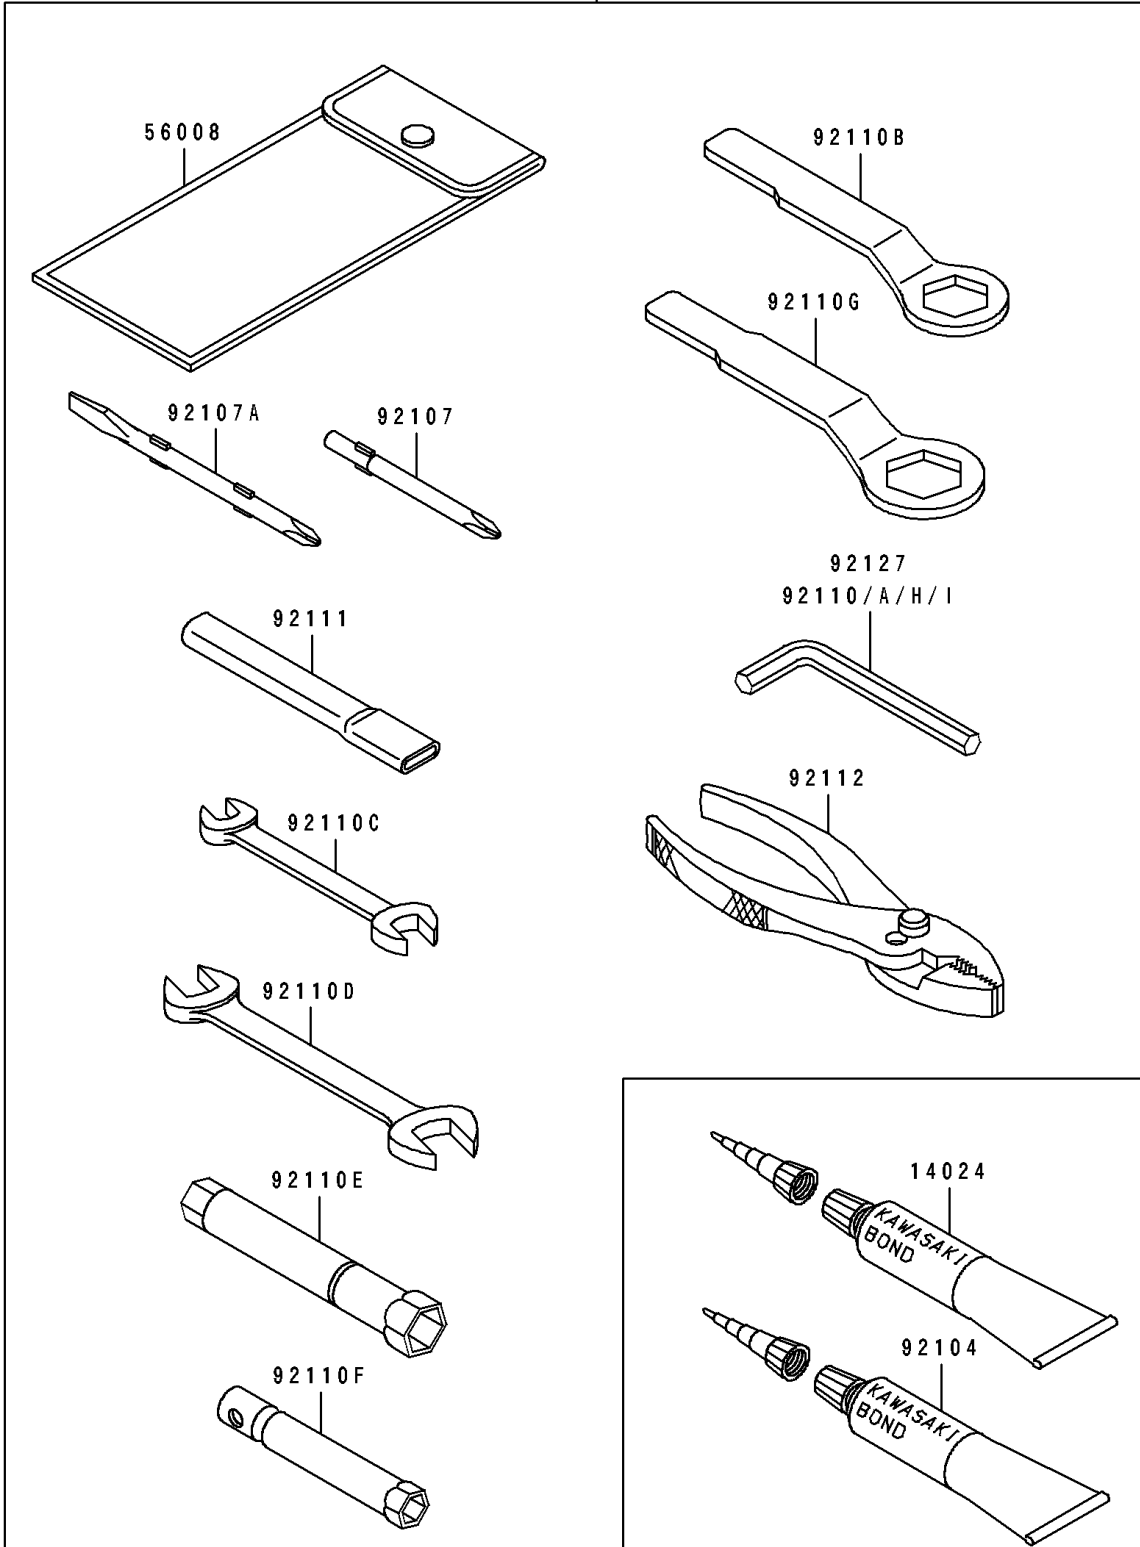

1992 Ninja® ZX™-7R PARTS DIAGRAM

Tool

56007

F2810

1992 Ninja® ZX™-7R PARTS LIST

Tool

ITEM NAME	PART NUMBER	QUANTITY
THREE BOND TB1211,HT/RS,WHITE (Ref # 14024)	56019-120	1
TOOL-KIT (Ref # 56007)	56007-1361	1
BAG,TOOL (Ref # 56008)	56008-1019	1
GASKET-LIQUID,TUBE,100G,BLACK (Ref # 92104)	92104-1003	1
TOOL-DRIVER,#3PHILLIPS (Ref # 92107)	92107-005	1
TOOL-DRIVER,#2PHILLIPS&SLOT (Ref # 92107A)	92107-1051	1
TOOL-WRENCH,ALLEN,5MM (Ref # 92110)	92110-1015	1
TOOL-WRENCH,ALLEN,3MM (Ref # 92110A)	92110-1140	1
TOOL-WRENCH,BOX END,27MM (Ref # 92110B)	92110-1147	1
TOOL-WRENCH,OPEN END,10X12 (Ref # 92110C)	92110-1152	1
TOOL-WRENCH,OPEN END,14X17 (Ref # 92110D)	92110-1153	1
TOOL-WRENCH,BOX,16MM (Ref # 92110E)	92110-1154	1
TOOL-WRENCH,BOX,10MM (Ref # 92110F)	92110-1156	1
TOOL-WRENCH,BOX END,32MM (Ref # 92110G)	92110-1161	1
TOOL-WRENCH,ALLEN,4MM (Ref # 92110H)	92110-3703	1
TOOL-WRENCH,ALLEN,6MM (Ref # 92110I)	92127-003	1
TOOL-BAR,BOX END WRENCH (Ref # 92111)	92111-1052	1
TOOL-PLIERS (Ref # 92112)	92112-003	1
TOOL-WRENCH,ALLEN,8MM (Ref # 92127)	92127-002	1