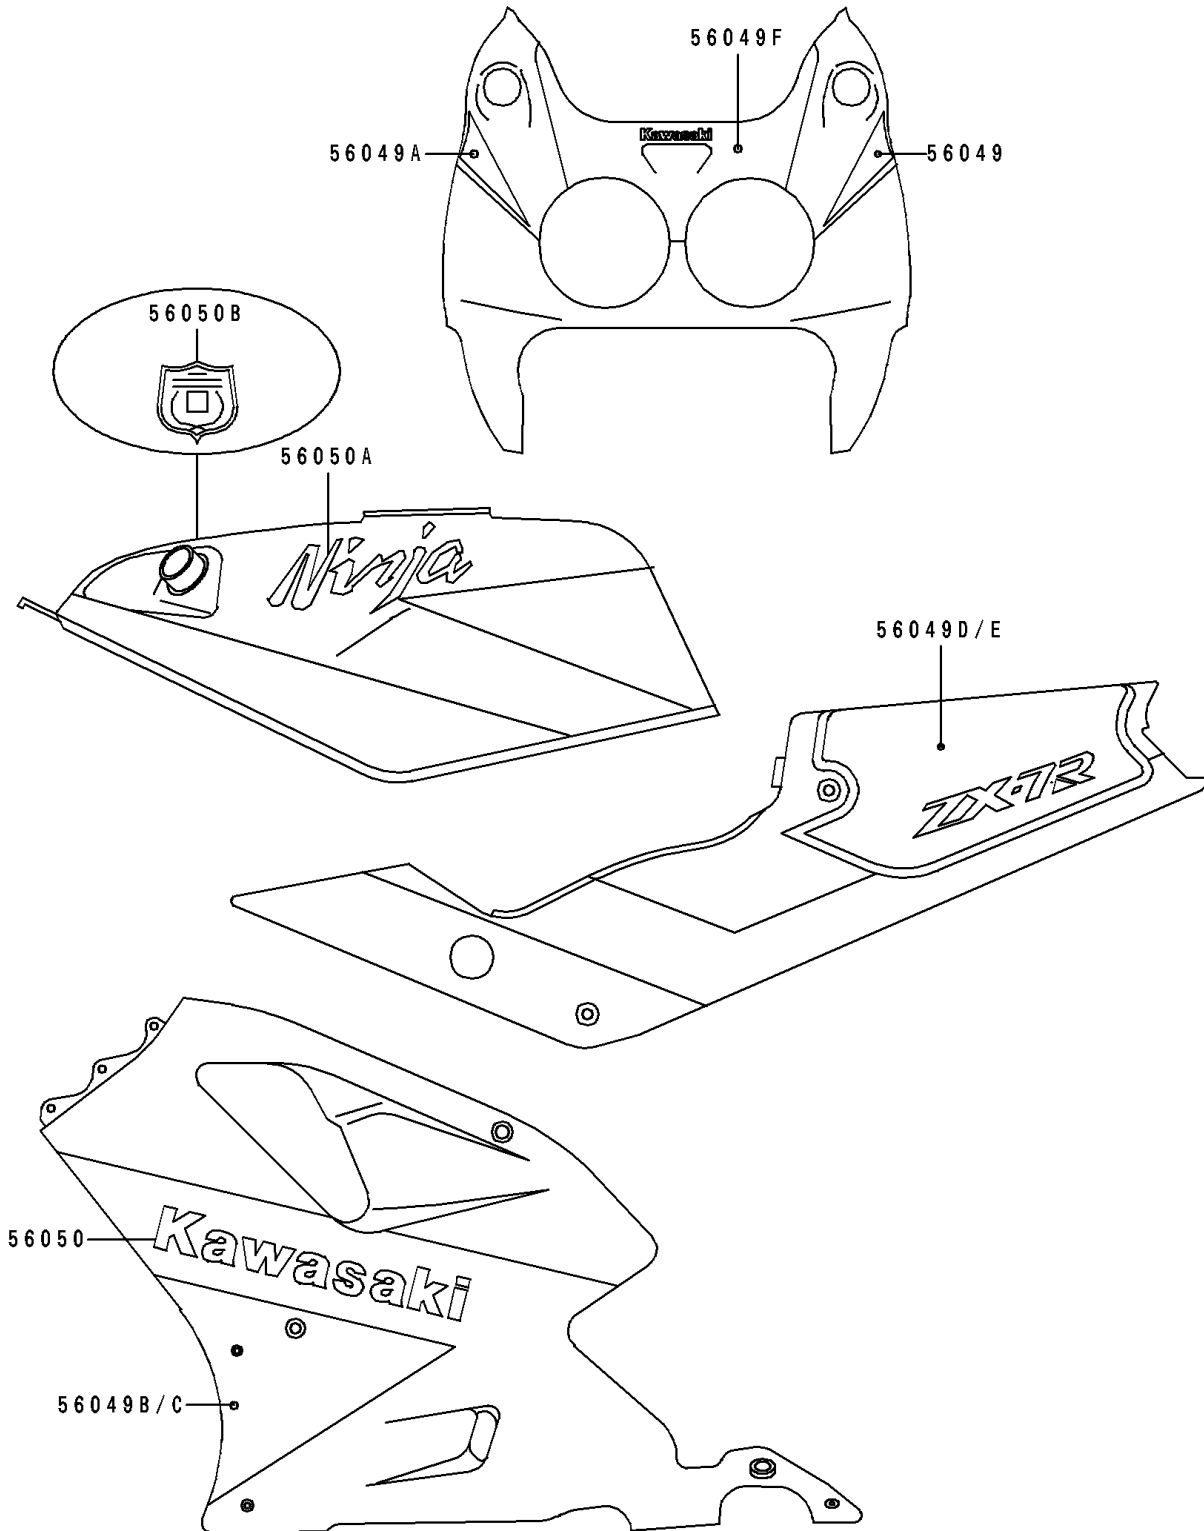

1991 Ninja® ZX™-7R PARTS DIAGRAM

Decal

F2861

1991 Ninja® ZX™-7R PARTS LIST

Decal

ITEM NAME	PART NUMBER	QUANTITY
PATTERN,UPP COWLING,LH (Ref # 56049)	56049-1904	1
PATTERN,UPP COWLING,RH (Ref # 56049A)	56049-1905	1
PATTERN,LWR COWLING,LH (Ref # 56049B)	56049-1906	1
PATTERN,LWR COWLING,RH (Ref # 56049C)	56049-1907	1
PATTERN,SIDE COVER,LH (Ref # 56049D)	56049-1910	1
PATTERN,SIDE COVER,RH (Ref # 56049E)	56049-1911	1
PATTERN,UPP COWLING,UPP (Ref # 56049F)	56049-1965	1
MARK,KAWASAKI (Ref # 56050)	56050-1630	2
MARK,FUEL TANK,NINJA (Ref # 56050A)	56050-1631	2
MARK,FUEL TANK (Ref # 56050B)	56050-1683	1