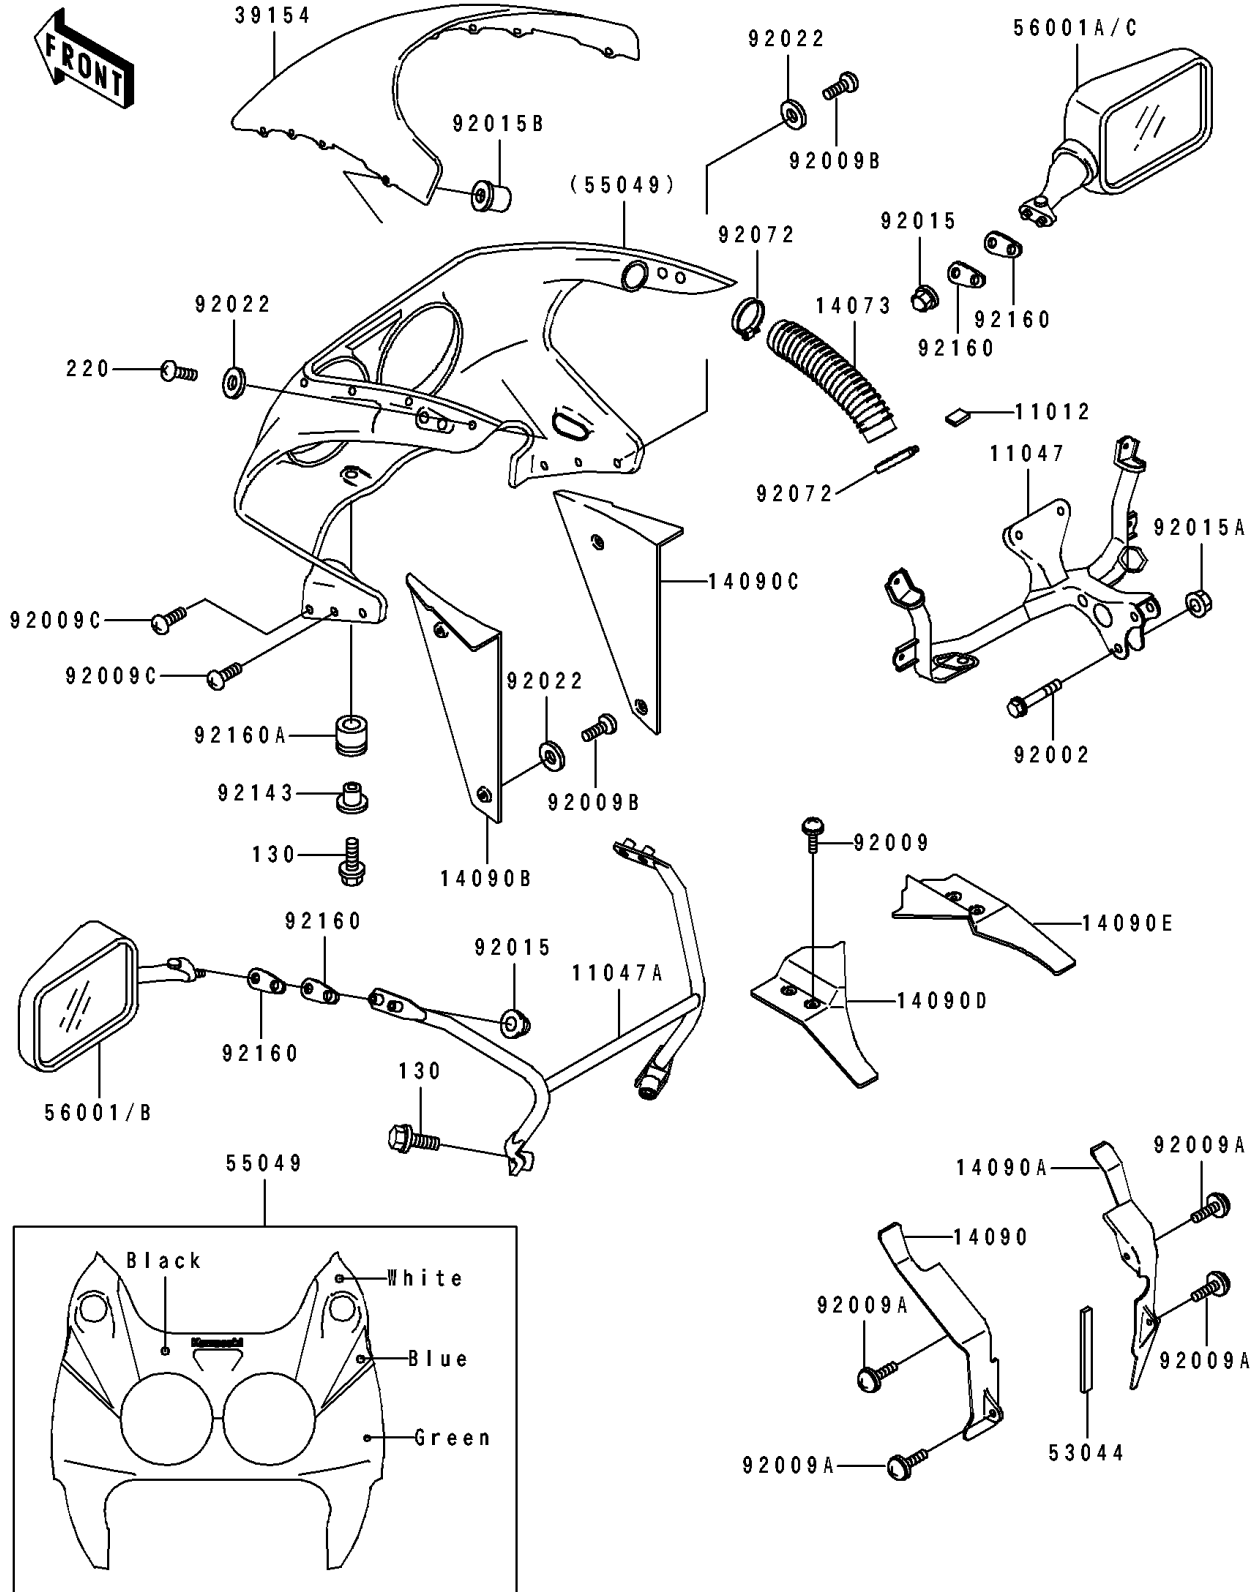

1991 Ninja® ZX™-7R PARTS DIAGRAM

Cowling

F2871

1991 Ninja® ZX™-7R PARTS LIST

Cowling

ITEM NAME	PART NUMBER	QUANTITY
CAP (Ref # 11012)	11012-1725	4
BRACKET,UPP COWLING (Ref # 11047)	11047-1270	1
BRACKET,MIRROR,BLACK (Ref # 11047A)	11047-1271-10	1
DUCT,AIR INTAKE (Ref # 14073)	14073-1463	2
COVER,INNER COWLING,LH (Ref # 14090)	14090-1060	1
COVER,INNER COWLING,RH (Ref # 14090A)	14090-1061	1
COVER,RADIATOR,LH (Ref # 14090B)	14090-1090	1
COVER,RADIATOR,RH (Ref # 14090C)	14090-1091	1
COVER,INNER COWLING,LH (Ref # 14090D)	14090-1094	1
COVER,INNER COWLING,RH (Ref # 14090E)	14090-1095	1
WINDSHIELD (Ref # 39154)	39154-1116	1
TRIM,L=150 (Ref # 53044)	53044-1248	1
COWLING.,UPP,GREEN/WHITE (Ref # 55049)	55049-5018-CK	1
MIRROR-ASSY,LH,P.WHITE (Ref # 56001B)	56001-1379-6F	1
MIRROR-ASSY,RH,P.WHITE (Ref # 56001C)	56001-1380-6F	1
BOLT,8X35 (Ref # 92002)	92002-1198	2
SCREW,6X10 (Ref # 92009)	92009-1402	4
SCREW,6X14 (Ref # 92009A)	92009-1555	4
SCREW,5X16 (Ref # 92009B)	92009-1654	6
SCREW,5X20 (Ref # 92009C)	92009-1656	4
NUT,CAP,6MM,BLACK (Ref # 92015)	92015-1170	4
NUT,CAP,8MM,BLACK (Ref # 92015A)	92015-1174	2
NUT,WELL,5MM (Ref # 92015B)	92015-1757	10
WASHER,NYLON,5.3X11.5X1.5 (Ref # 92022)	92022-1521	16
BAND,RESERVOIR TANK (Ref # 92072)	92072-1091	4
COLLAR (Ref # 92143)	92143-1026	2
DAMPER,MIRROR (Ref # 92160)	92160-1089	4
DAMPER (Ref # 92160A)	92160-1141	2
BOLT-FLANGED,6X16,BLACK (Ref # 130)	130J0616	4

1991 Ninja® ZX™-7R PARTS LIST

Cowling

ITEM NAME	PART NUMBER	QUANTITY
SCREW-PAN-CROS (Ref # 220)	220C0516	10