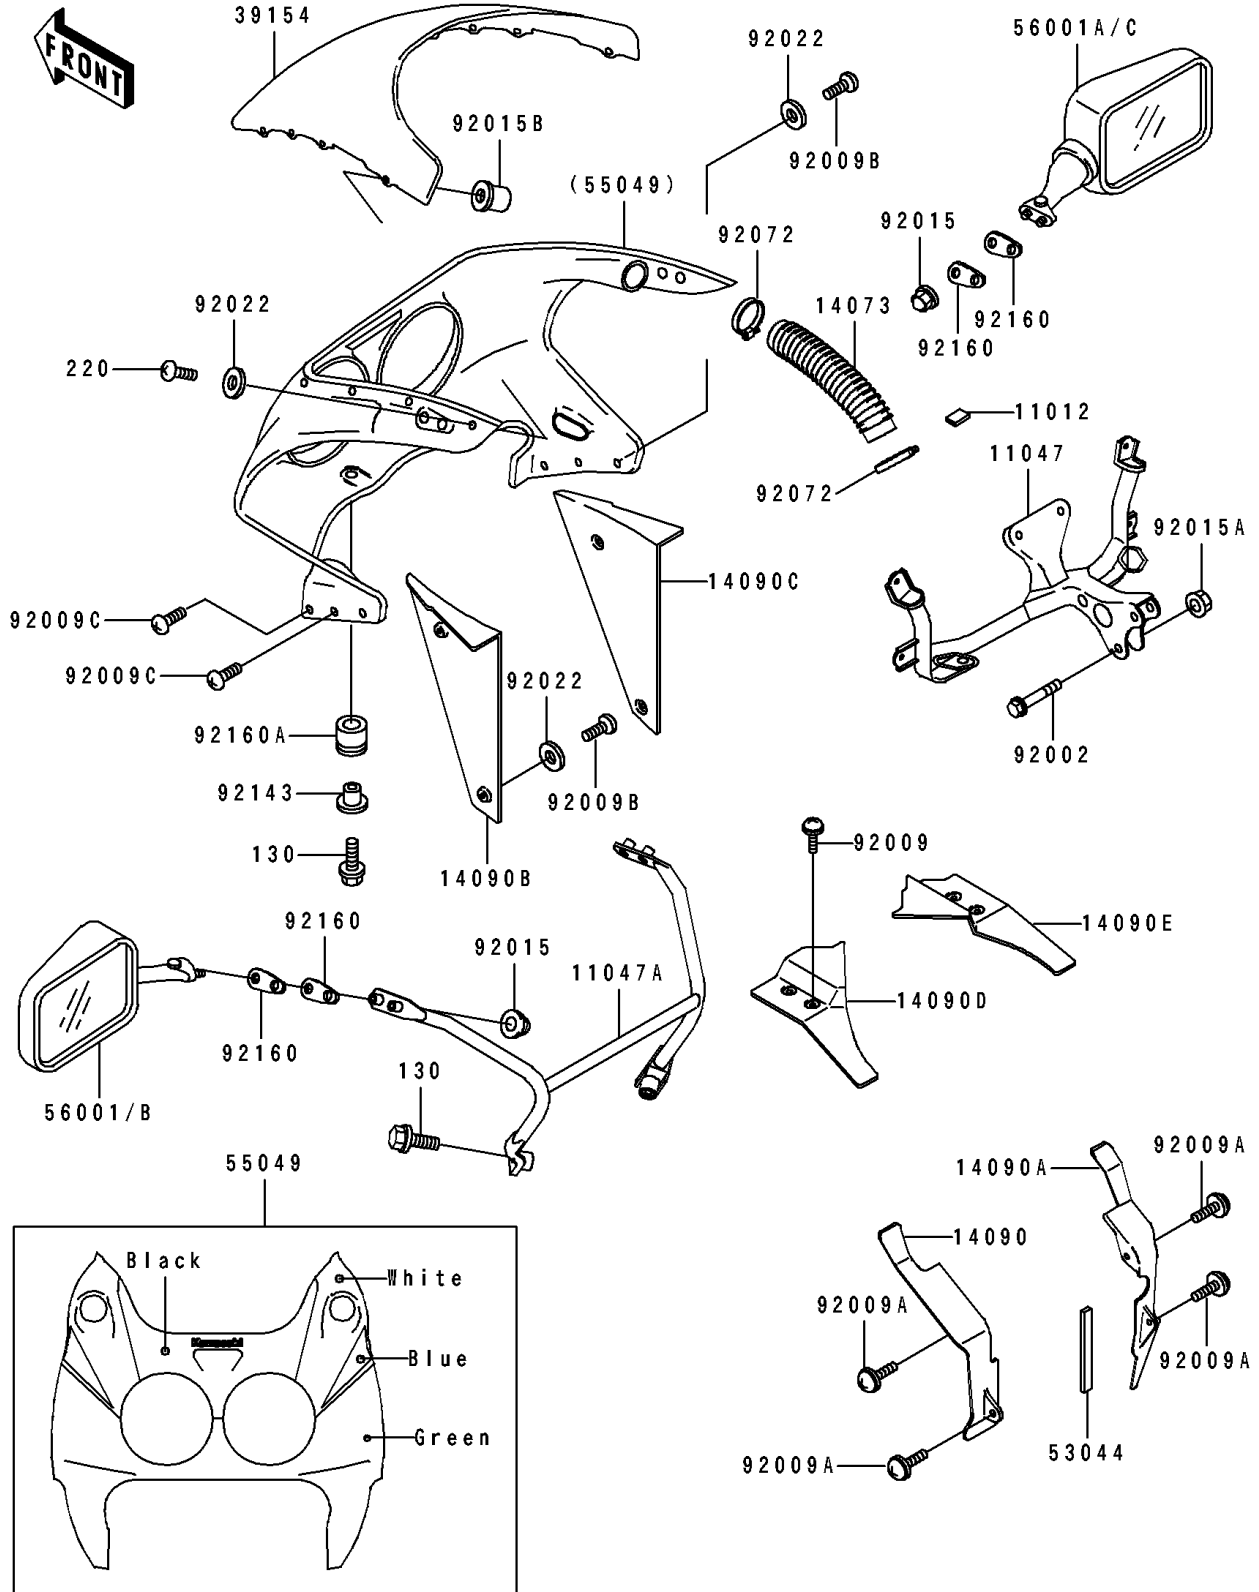

1992 Ninja® ZX™ -7R PARTS DIAGRAM

Cowling

F 2871

1992 Ninja® ZX™-7R PARTS LIST

Cowling

ITEM NAME	PART NUMBER	QUANTITY
CAP (Ref # 11012)	11012-1725	4
BRACKET,UPP COWLING (Ref # 11047)	11047-1270	1
BRACKET,MIRROR,BLACK (Ref # 11047A)	11047-1271-10	1
DUCT,AIR INTAKE (Ref # 14073)	14073-1463	2
COVER,INNER COWLING,LH (Ref # 14090)	14090-1060	1
COVER,INNER COWLING,RH (Ref # 14090A)	14090-1061	1
COVER,RADIATOR,LH (Ref # 14090B)	14090-1090	1
COVER,RADIATOR,RH (Ref # 14090C)	14090-1091	1
COVER,INNER COWLING,LH (Ref # 14090D)	14090-1094	1
COVER,INNER COWLING,RH (Ref # 14090E)	14090-1095	1
WINDSHIELD (Ref # 39154)	39154-1116	1
TRIM,L=150 (Ref # 53044)	53044-1248	1
COWLING.,UPP,GREEN/WHITE (Ref # 55049)	55049-5018-CK	1
MIRROR-ASSY,LH,P.WHITE (Ref # 56001)	56001-1376-6F	1
MIRROR-ASSY,RH,P.WHITE (Ref # 56001A)	56001-1377-6F	1
BOLT,8X35 (Ref # 92002)	92002-1198	2
SCREW,6X10 (Ref # 92009)	92009-1402	4
SCREW,6X14 (Ref # 92009A)	92009-1555	4
SCREW,5X16 (Ref # 92009B)	92009-1654	6
SCREW,5X20 (Ref # 92009C)	92009-1656	4
NUT,CAP,6MM,BLACK (Ref # 92015)	92015-1170	4
NUT,CAP,8MM,BLACK (Ref # 92015A)	92015-1174	2
NUT,WELL,5MM (Ref # 92015B)	92015-1757	10
WASHER,NYLON,5.3X11.5X1.5 (Ref # 92022)	92022-1521	16
BAND,RESERVOIR TANK (Ref # 92072)	92072-1091	4
COLLAR (Ref # 92143)	92143-1026	2
DAMPER,MIRROR (Ref # 92160)	92160-1089	4
DAMPER (Ref # 92160A)	92160-1141	2
BOLT-FLANGED,6X16,BLACK (Ref # 130)	130J0616	4

1992 Ninja® ZX™ -7R PARTS LIST

Cowling

ITEM NAME	PART NUMBER	QUANTITY
SCREW-PAN-CROS (Ref # 220)	220C0516	10