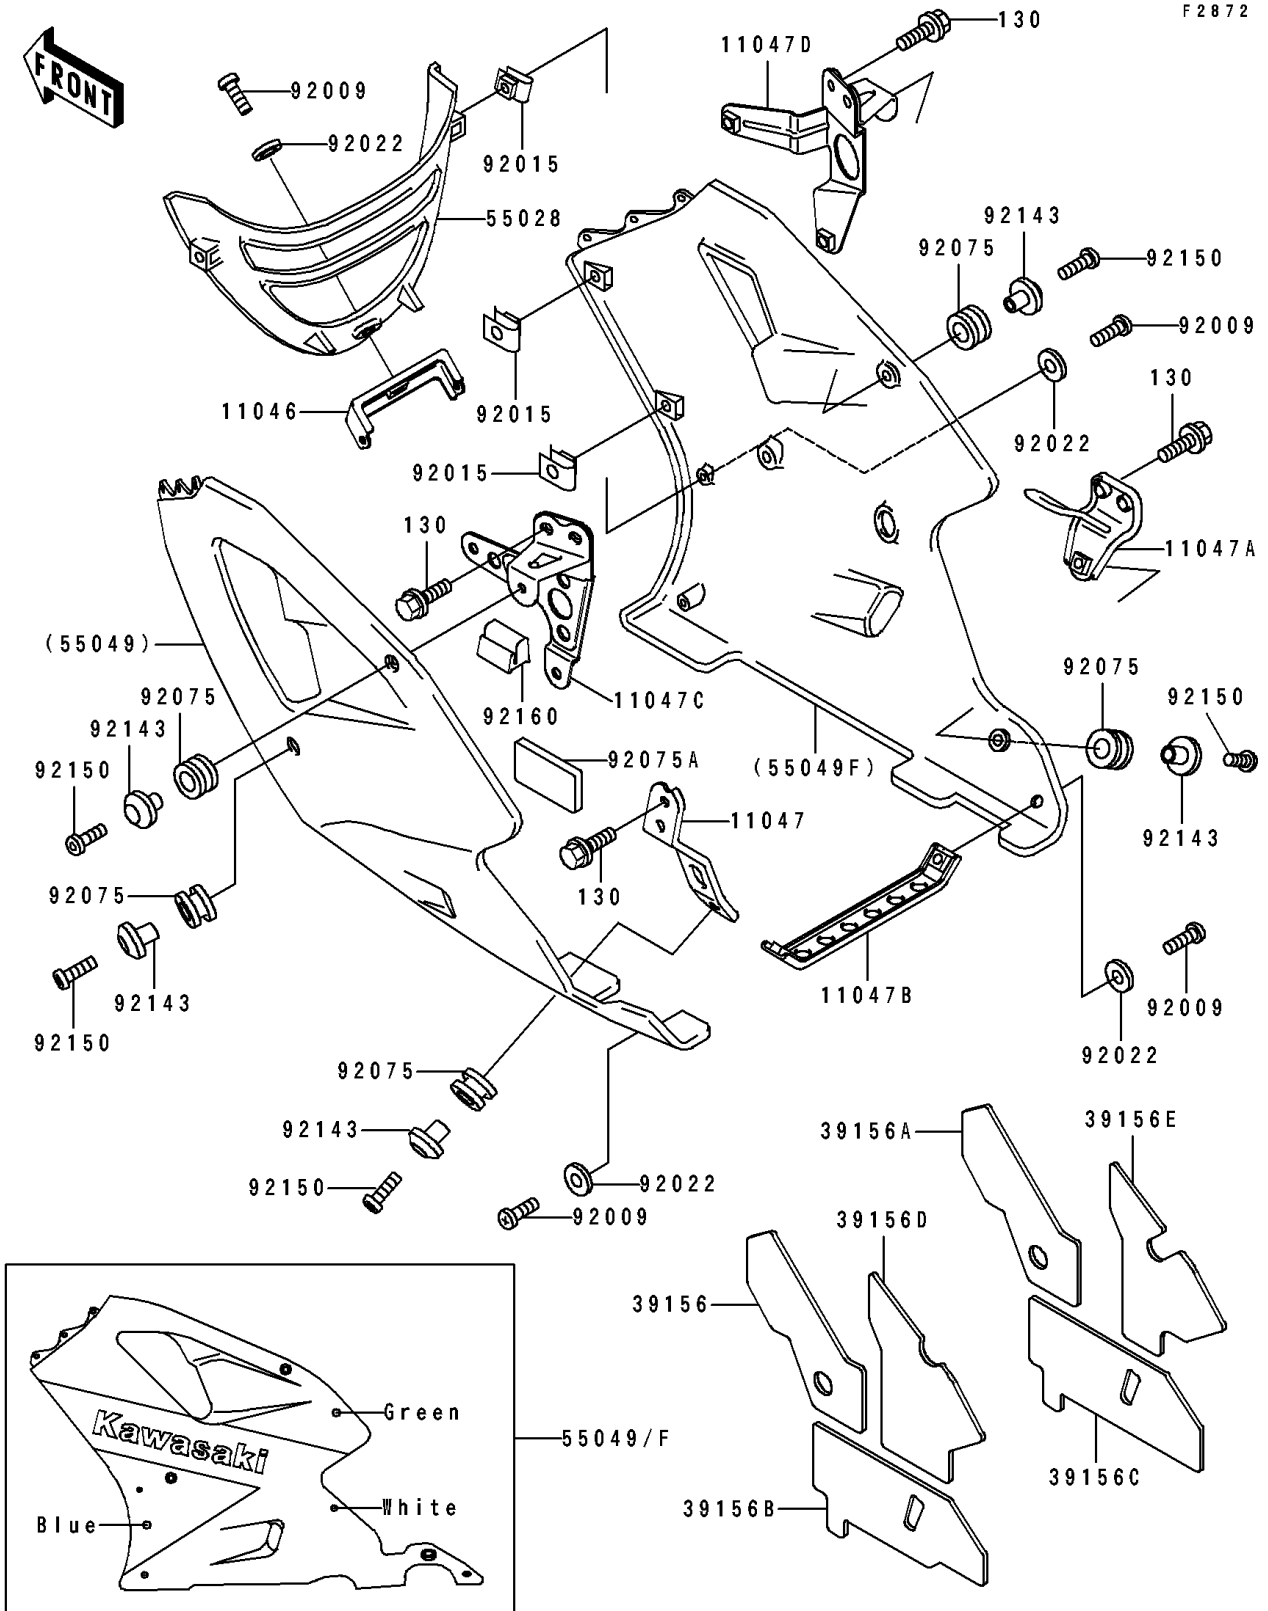

1992 Ninja® ZX™ -7R PARTS DIAGRAM

Cowling Lower

F2872

1992 Ninja® ZX™-7R PARTS LIST

Cowling Lowers

ITEM NAME	PART NUMBER	QUANTITY
BRACKET,LOWER COWLING,FR (Ref # 11046)	11046-1683	1
BRACKET,LWR COWLING,LH,LWR (Ref # 11047)	11047-1254	1
BRACKET,LWR COWLING,RH,LWR (Ref # 11047A)	11047-1255	1
BRACKET,LWR COWLING,RR (Ref # 11047B)	11047-1258	1
BRACKET,LWR COWLING,LH (Ref # 11047C)	11047-1519	1
BRACKET,LWR COWLING,RH (Ref # 11047D)	11047-1520	1
PAD,LWR COWLING,FR,LH (Ref # 39156)	39156-1256	1
PAD,LWR COWLING,FR,RH (Ref # 39156A)	39156-1257	1
PAD,LWR COWLING,LWR,LH (Ref # 39156B)	39156-1258	1
PAD,LWR COWLING,LWR,RH (Ref # 39156C)	39156-1259	1
PAD,LWR COWLING,RR,LH (Ref # 39156D)	39156-1260	1
PAD,LWR COWLING,RR,RH (Ref # 39156E)	39156-1261	1
COWLING,FR,P.A.WHITE (Ref # 55028)	55028-1266-R1	1
COWLING.,LWR,LH,GREEN/WHITE (Ref # 55049)	55049-5019-CK	1
COWLING.,LWR,RH,GREEN/WHITE (Ref # 55049F)	55049-5031-CK	1
SCREW,5X16 (Ref # 92009)	92009-1654	7
NUT,5MM (Ref # 92015)	92015-1798	6
WASHER,NYLON,5.3X11.5X1.5 (Ref # 92022)	92022-1521	7
DAMPER (Ref # 92075)	92075-1634	6
DAMPER (Ref # 92075A)	92075-1830	1
COLLAR,BLACK (Ref # 92143)	92143-1226	6
BOLT,SOCKET,6X18 (Ref # 92150)	92150-1553	6
DAMPER,FUEL TANK (Ref # 92160)	92160-1197	1
BOLT-FLANGED,6X16,BLACK (Ref # 130)	130J0616	8