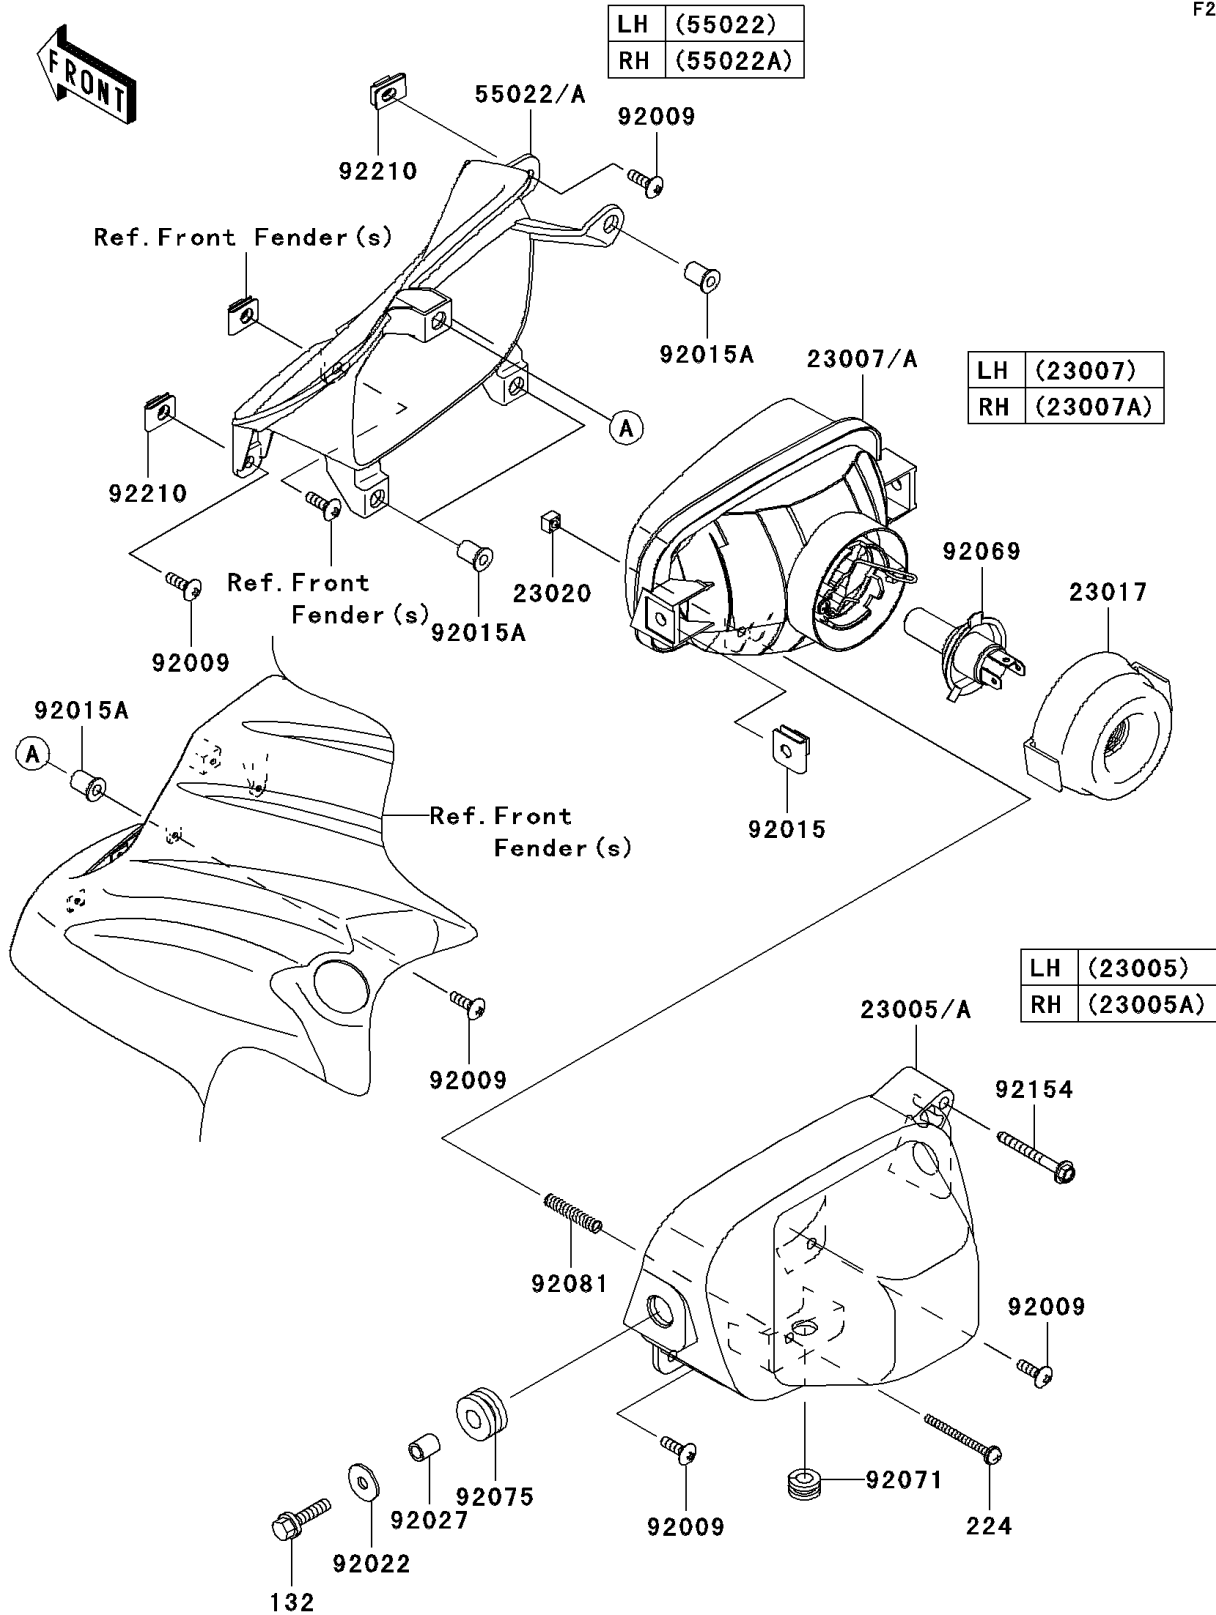

2009 Teryx® 750 FI 4x4 PARTS DIAGRAM

Headlight(s)

F2710

2009 Teryx® 750 FI 4x4 PARTS LIST

Headlight(s)

ITEM NAME	PART NUMBER	QUANTITY
BOLT-FLANGED-SMALL,6X25 (Ref # 132)	132BA0625	4
SCREW-PAN-WP-CROS,4X45 (Ref # 224)	224AA0445	2
BODY-COMP-HEAD LAMP,LH (Ref # 23005)	23005-1180	1
BODY-COMP-HEAD LAMP,RH (Ref # 23005A)	23005-1181	1
LENS-COMP,HEAD LAMP,LH (Ref # 23007)	23007-0113	1
LENS-COMP,HEAD LAMP,RH (Ref # 23007A)	23007-0114	1
SOCKET,HEAD LAMP (Ref # 23017)	23017-0005	2
NUT,4MM,FOCUS ADJUST (Ref # 23020)	23020-018	2
COVER-HEAD LAMP,LH (Ref # 55022)	55022-0035	1
COVER-HEAD LAMP,RH (Ref # 55022A)	55022-0036	1
SCREW,5X16,BLACK (Ref # 92009)	92009-1654	10
NUT,6MM (Ref # 92015)	92015-1094	4
NUT,WELL,5MM (Ref # 92015A)	92015-1757	8
WASHER,6.5X20X1.6 (Ref # 92022)	92022-125	4
COLLAR,6.8X10X12 (Ref # 92027)	92027-162	4
BULB,12V 35/35W (Ref # 92069)	92069-0026	2
GROMMET (Ref # 92071)	92071-1128	2
DAMPER (Ref # 92075)	92075-1690	4
SPRING,FOCUS ADJUST (Ref # 92081)	92081-1896	2
BOLT,FLANGED,5X45 (Ref # 92154)	92154-0095	2
NUT,5MM (Ref # 92210)	92210-0499	4