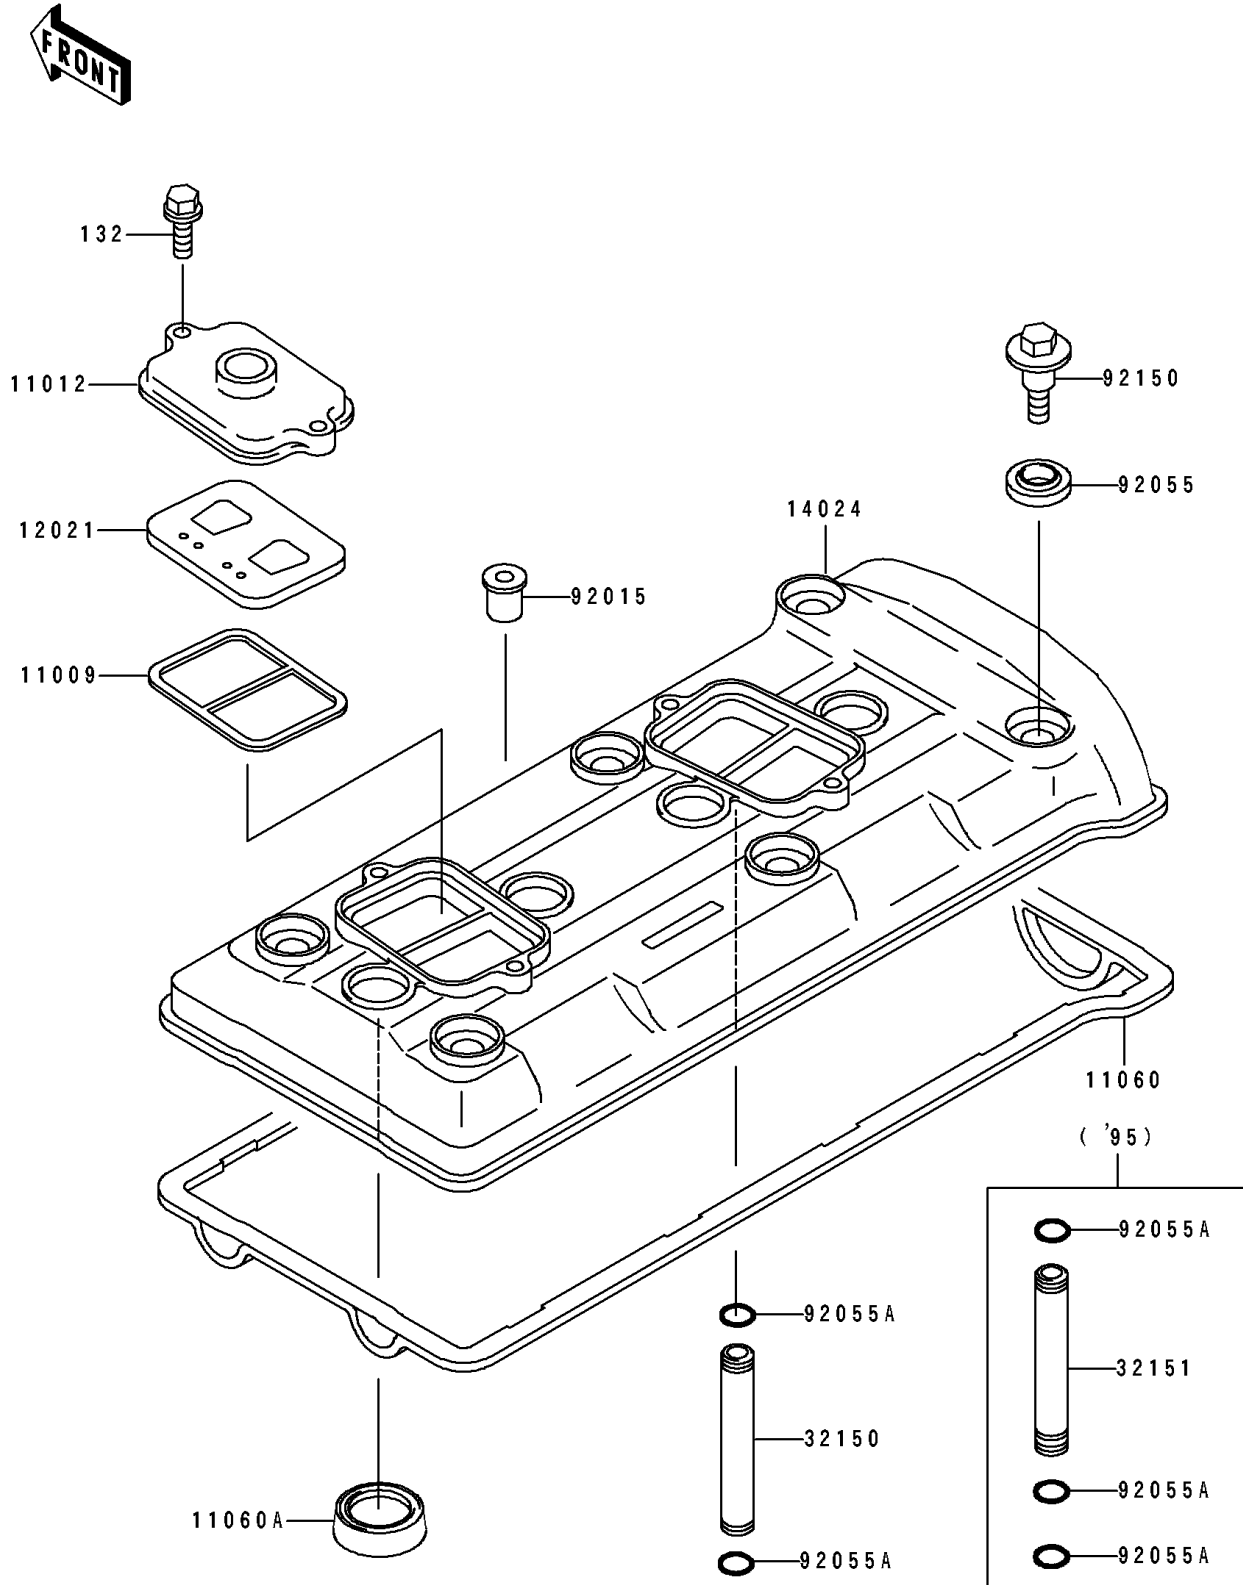

1994 Ninja® ZX™ -7 PARTS DIAGRAM

Cylinder Head Cover

E1112

1994 Ninja® ZX™-7 PARTS LIST

Cylinder Head Cover

ITEM NAME	PART NUMBER	QUANTITY
GASKET, REED VALVE (Ref # 11009)	11009-1857	2
CAP, REED VALVE (Ref # 11012)	11012-1758	2
GASKET, HEAD COVER (Ref # 11060)	11060-1076	1
GASKET, PLUG (Ref # 11060A)	11060-1077	4
VALVE-ASSY-REED (Ref # 12021)	12021-1053	2
COVER, HEAD (Ref # 14024)	14024-1996	1
PIPE, AIR SWITCH (Ref # 32150)	32150-1793	4
NUT (Ref # 92015)	92015-1700	1
RING-O, HEAD COVER BOLT (Ref # 92055)	92055-1352	6
RING-O, 9X1.5 (Ref # 92055A)	92055-1509	8
BOLT, HEAD COVER (Ref # 92150)	92150-1447	6
BOLT-FLANGED-SMALL (Ref # 132)	132G0620	4