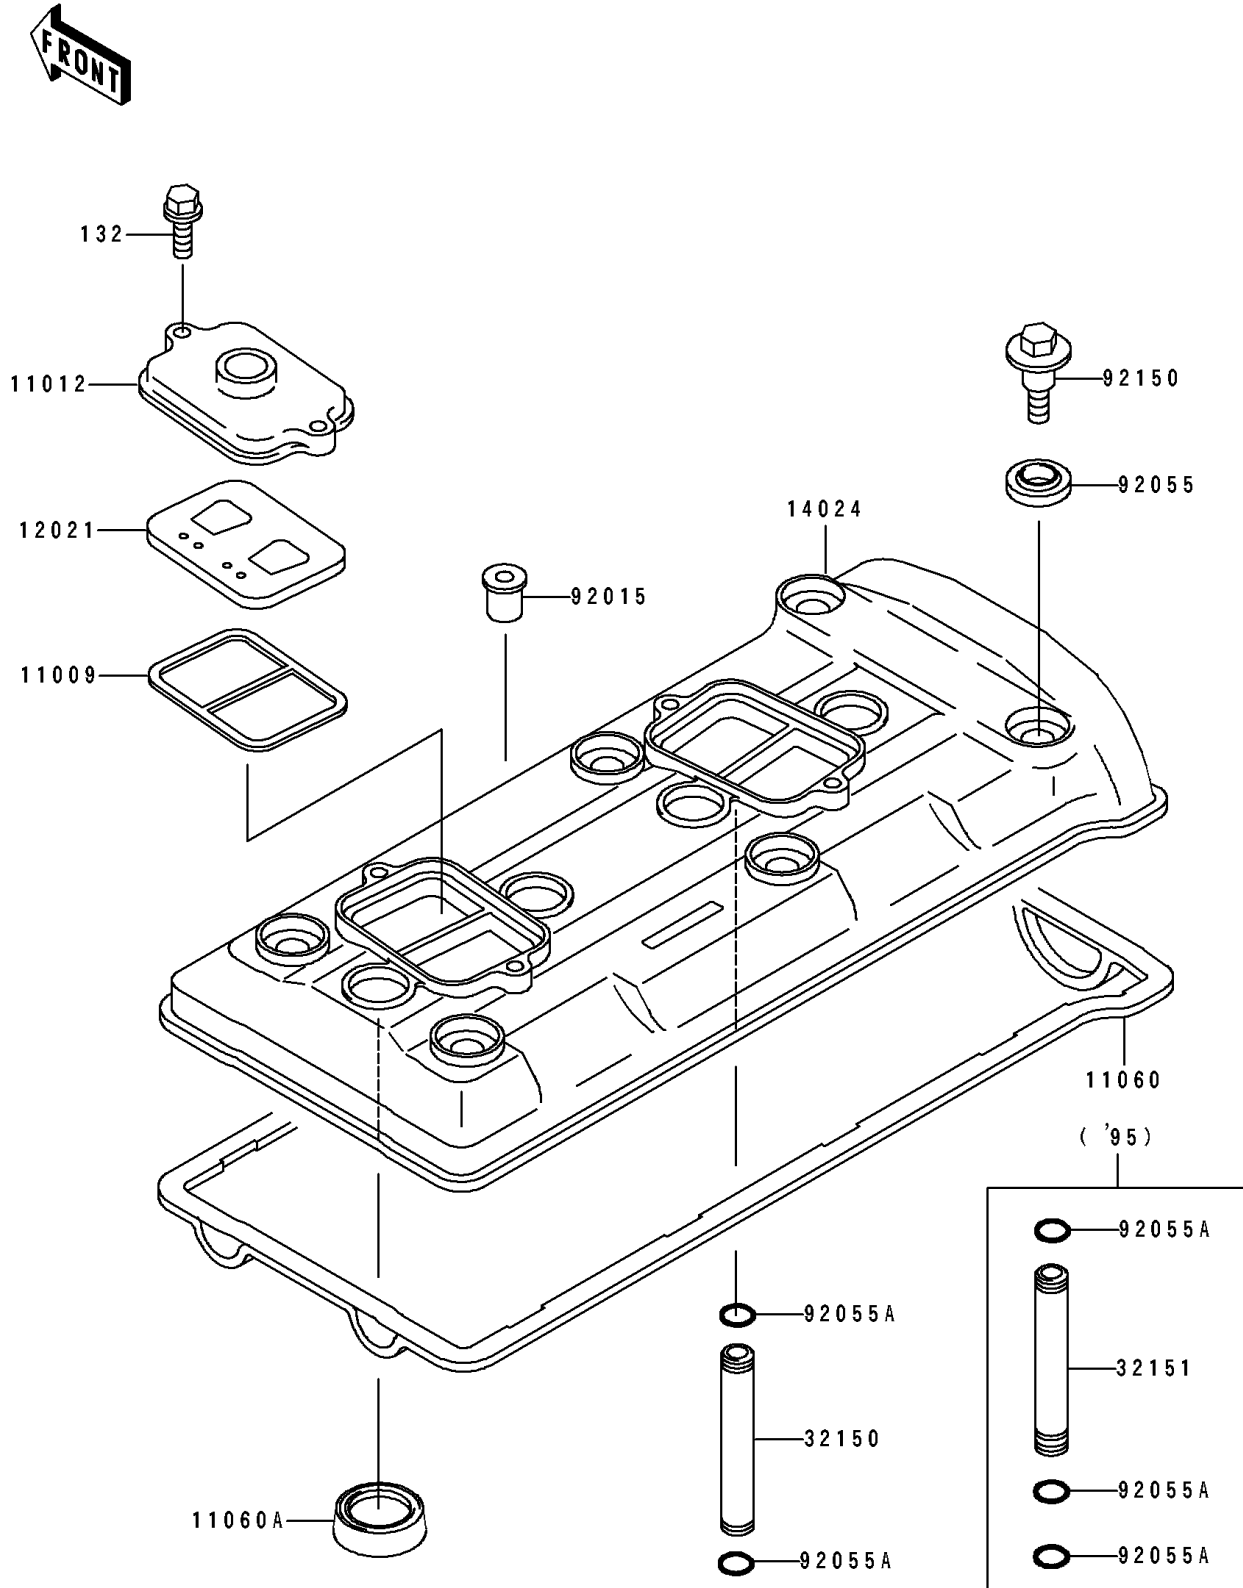

1995 Ninja® ZX™ -7 PARTS DIAGRAM

Cylinder Head Cover

E1112

1995 Ninja® ZX™-7 PARTS LIST

Cylinder Head Cover

ITEM NAME	PART NUMBER	QUANTITY
GASKET, REED VALVE (Ref # 11009)	11009-1857	2
CAP, REED VALVE (Ref # 11012)	11012-1758	2
GASKET, HEAD COVER (Ref # 11060)	11060-1076	1
GASKET, PLUG (Ref # 11060A)	11060-1077	4
VALVE-ASSY-REED (Ref # 12021)	12021-1053	2
COVER, HEAD (Ref # 14024)	14024-1996	1
PIPE (Ref # 32151)	32151-1608	4
NUT (Ref # 92015)	92015-1700	1
RING-O, HEAD COVER BOLT (Ref # 92055)	92055-1352	6
RING-O, 9X1.5 (Ref # 92055A)	92055-1509	12
BOLT, HEAD COVER (Ref # 92150)	92150-1447	6
BOLT-FLANGED-SMALL (Ref # 132)	132G0620	4