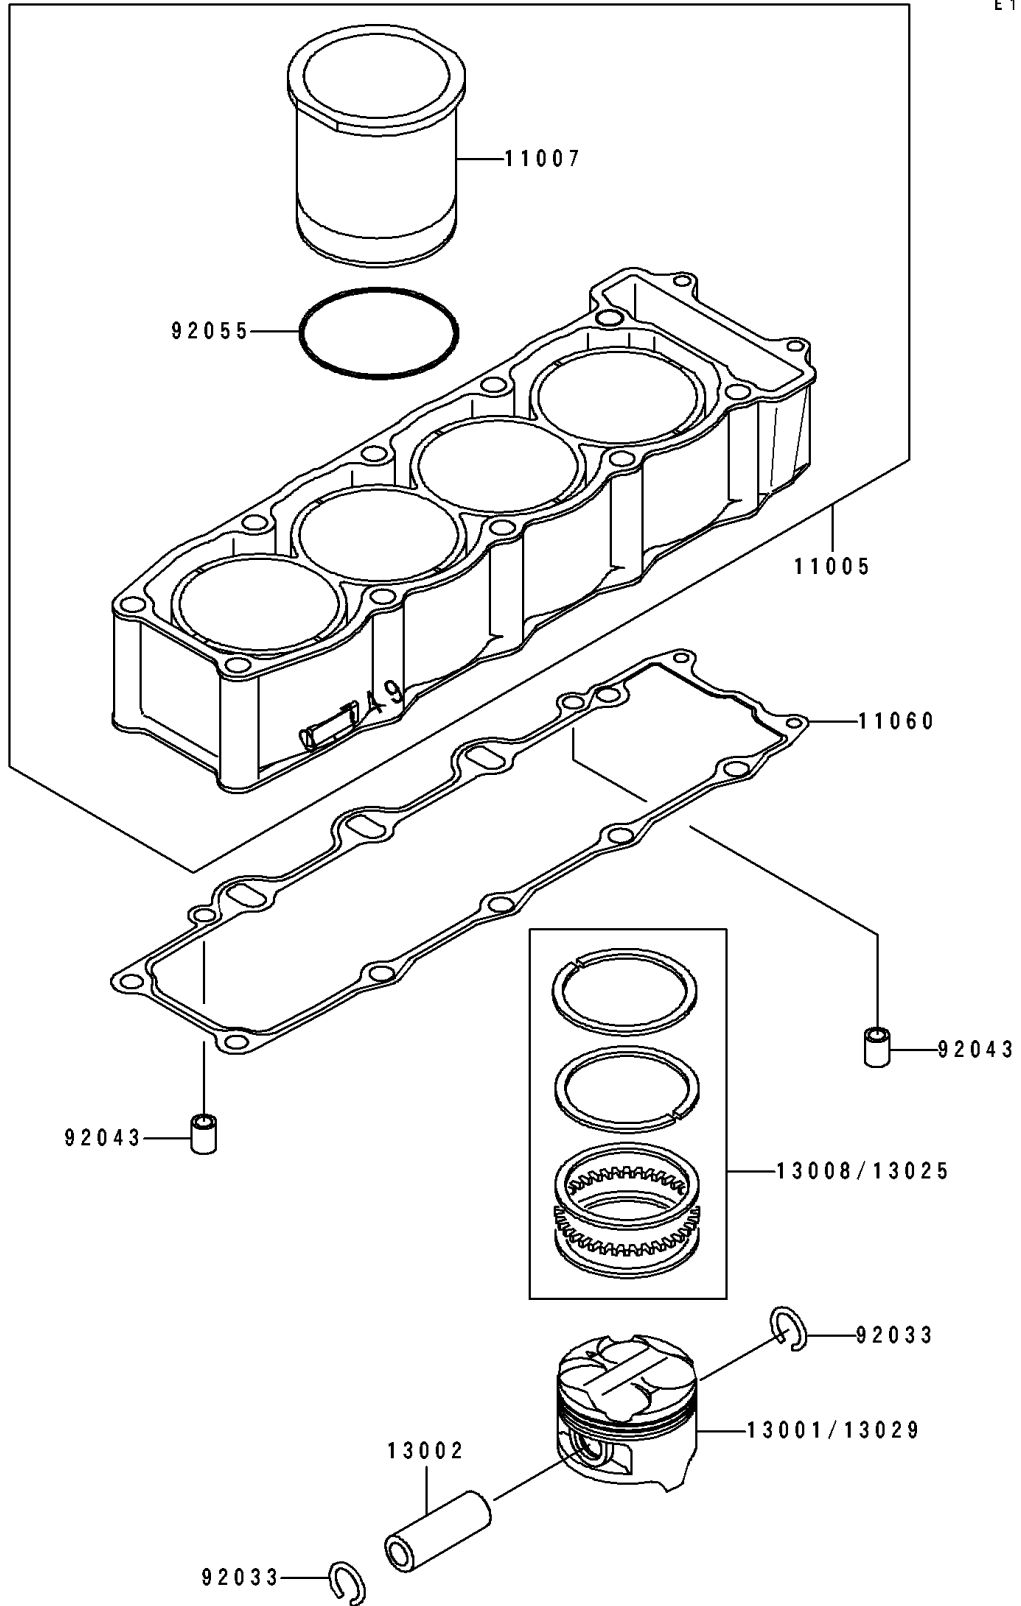

# 1994 Ninja® ZX™ -7 PARTS DIAGRAM

Cylinder/Piston(s)

E1120

## 1994 Ninja® ZX™-7 PARTS LIST

Cylinder/Piston(s)

ITEM NAME	PART NUMBER	QUANTITY
CYLINDER-ENGINE (Ref # 11005)	11005-1656	1
LINER-CYLINDER (Ref # 11007)	11007-1115	4
GASKET,CYLINDER BASE (Ref # 11060)	11060-1093	1
PISTON-ENGINE,STD (Ref # 13001)	13001-1347	4
PIN-PISTON (Ref # 13002)	13002-1086	4
RING-SET-PISTON,STD (Ref # 13008)	13008-1136	4
RING-SET-PISTON L,O/S 0.50 (Ref # 13025)	13025-1113	AR
PISTON-ENGINE L,O/S 0.50 (Ref # 13029)	13029-1208	AR
RING-SNAP,20.5X1.2 (Ref # 92033)	92033-1099	8
PIN,DOWEL,10X14 (Ref # 92043)	92043-1037	2
RING-O,76MM (Ref # 92055)	92055-1213	4