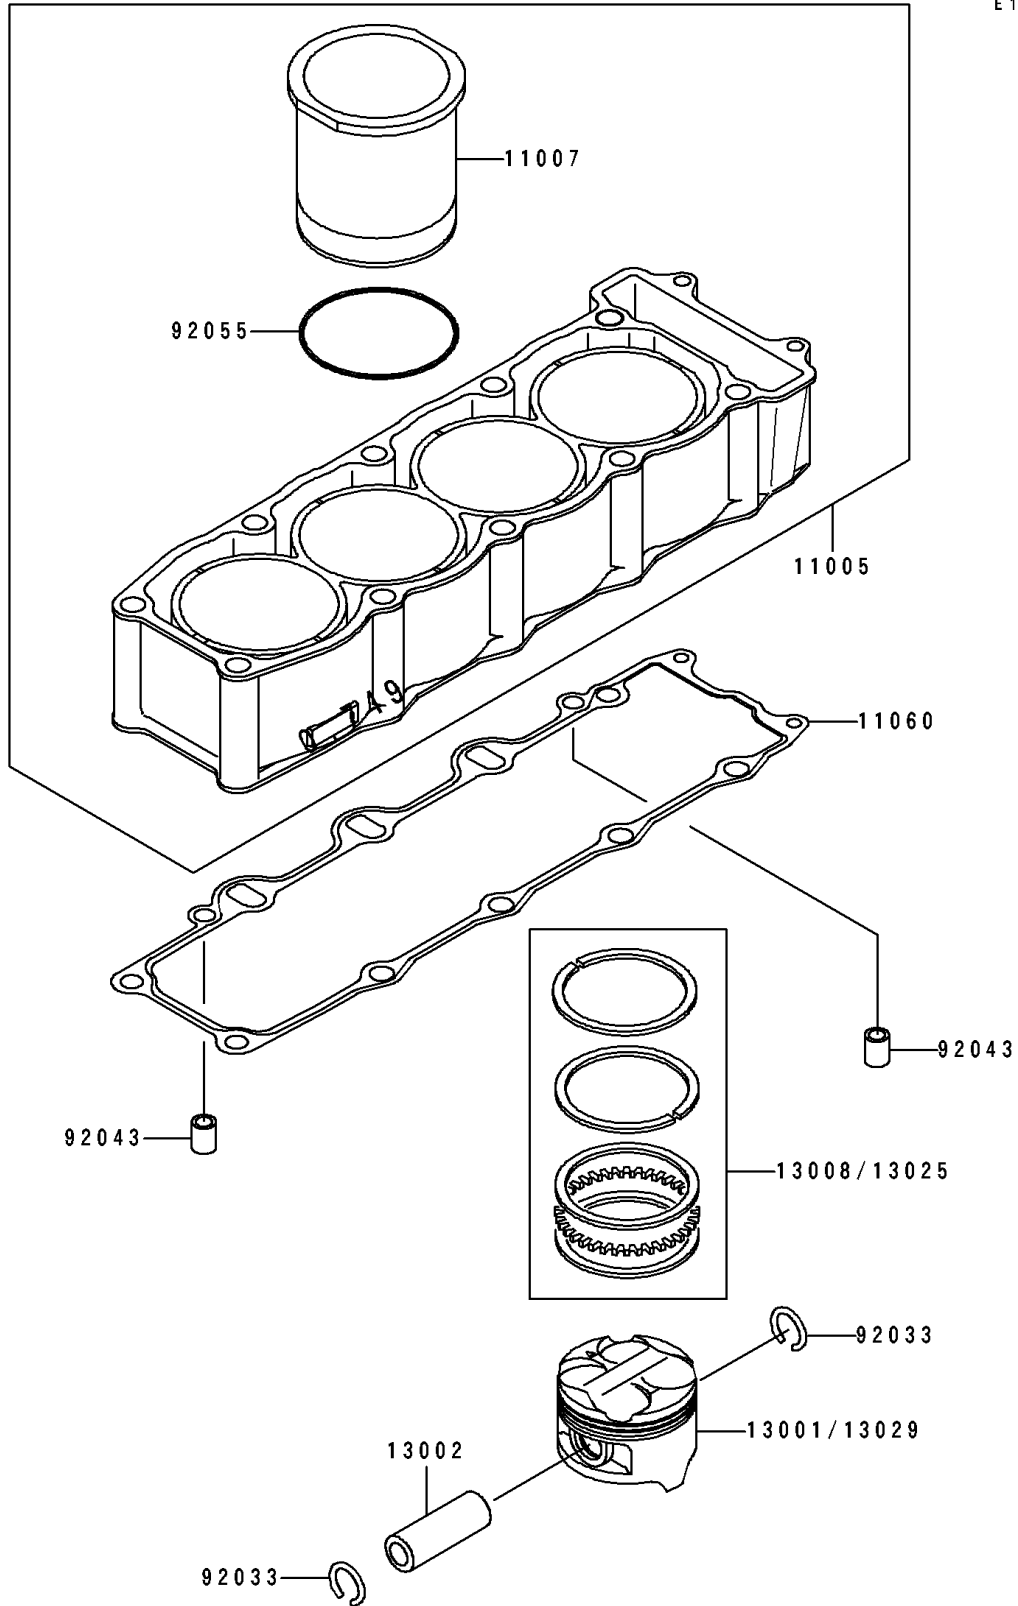

1995 Ninja® ZX™ -7 PARTS DIAGRAM

Cylinder/Piston(s)

E1120

1995 Ninja® ZX™ -7 PARTS LIST

Cylinder/Piston(s)

ITEM NAME	PART NUMBER	QUANTITY
CYLINDER-ENGINE (Ref # 11005)	11005-1656	1
LINER-CYLINDER (Ref # 11007)	11007-1115	4
GASKET,CYLINDER BASE (Ref # 11060)	11060-1093	1
PISTON-ENGINE,STD (Ref # 13001)	13001-1347	4
PIN-PISTON (Ref # 13002)	13002-1086	4
RING-SET-PISTON,STD (Ref # 13008)	13008-1136	4
RING-SET-PISTON L,O/S 0.50 (Ref # 13025)	13025-1113	AR
PISTON-ENGINE L,O/S 0.50 (Ref # 13029)	13029-1208	AR
RING-SNAP,20.5X1.2 (Ref # 92033)	92033-1099	8
PIN,DOWEL,10X14 (Ref # 92043)	92043-1037	2
RING-O,76MM (Ref # 92055)	92055-1213	4