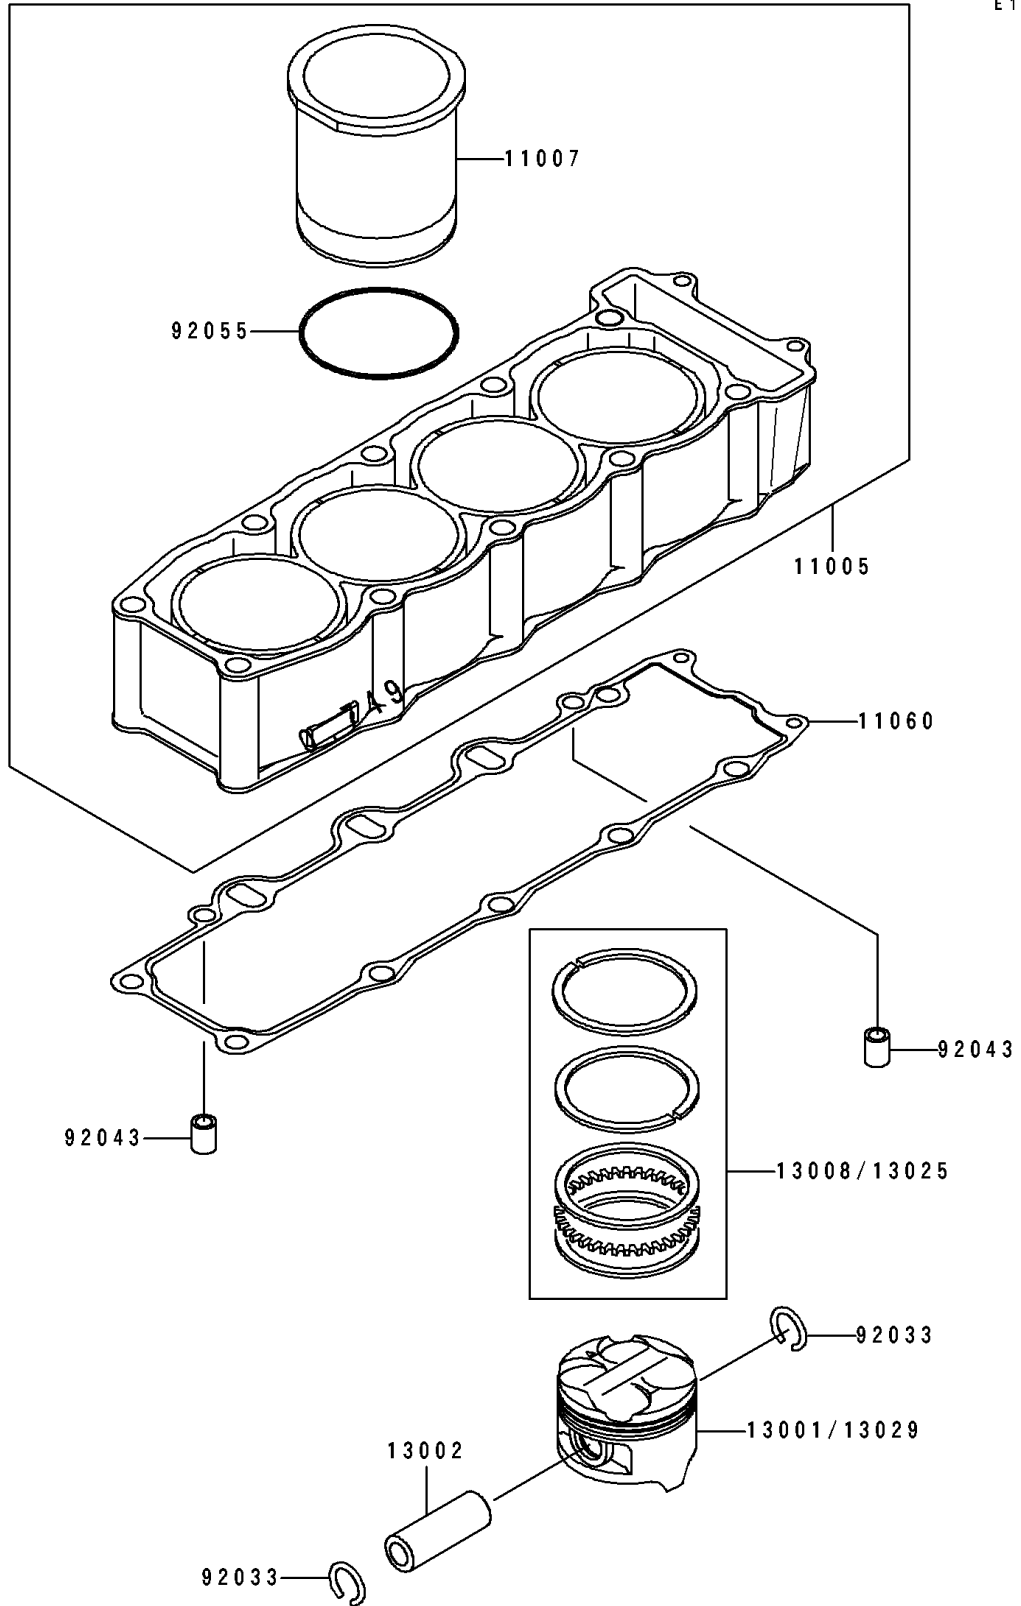

1995 Ninja® ZX™ -7 PARTS DIAGRAM

Cylinder/Piston(s)

E1120

1995 Ninja® ZX™ -7 PARTS LIST

Cylinder/Piston(s)

ITEM NAME	PART NUMBER	QUANTITY
CYLINDER-ENGINE (Ref # 11005)	11005-1656	1
LINER-CYLINDER (Ref # 11007)	11007-1115	4
GASKET,CYLINDER BASE (Ref # 11060)	11060-1093	1
PISTON-ENGINE,STD (Ref # 13001)	13001-1347	4
PIN-PISTON (Ref # 13002)	13002-1086	4
RING-SET-PISTON,STD (Ref # 13008)	13008-1136	4
RING-SET-PISTON L,O/S 0.50 (Ref # 13025)	13025-1113	AR
PISTON-ENGINE L,O/S 0.50 (Ref # 13029)	13029-1208	AR
RING-SNAP,20.5X1.2 (Ref # 92033)	92033-1099	8
PIN,DOWEL,10X14 (Ref # 92043)	92043-1037	2
RING-O,76MM (Ref # 92055)	92055-1213	4