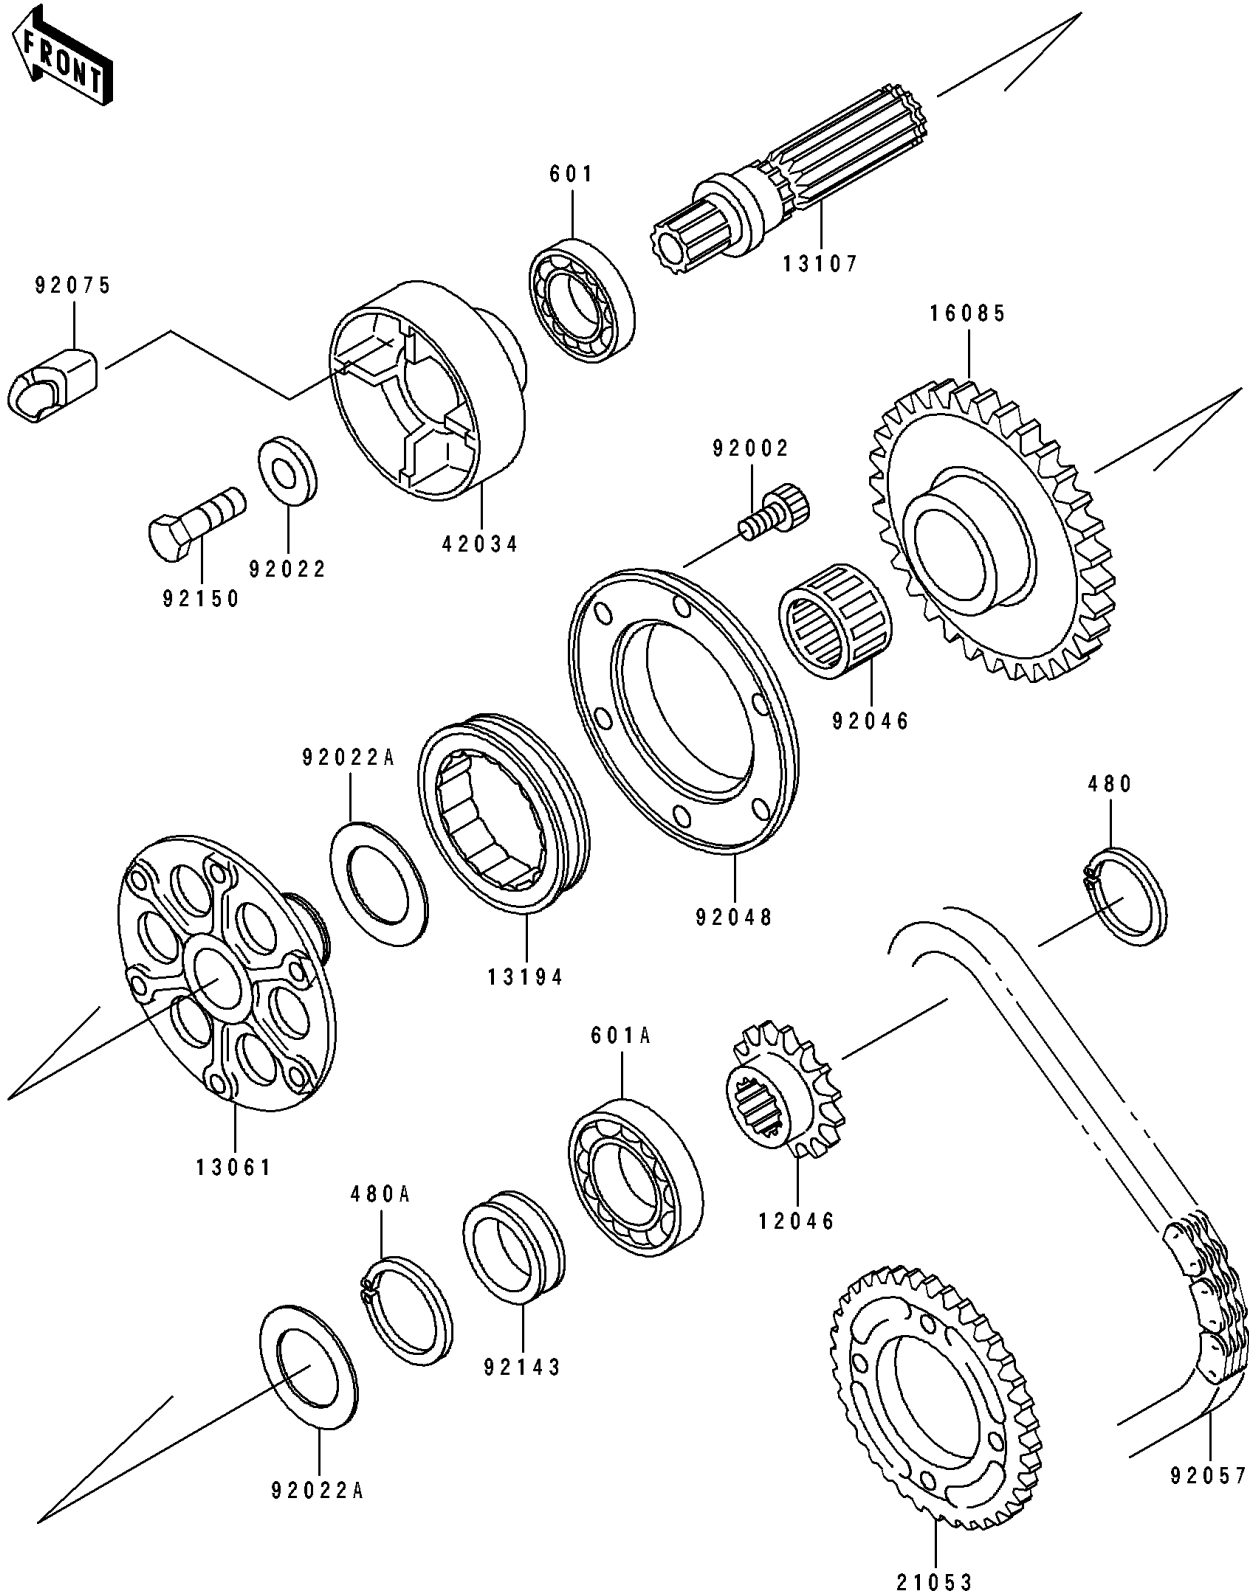

# 1994 Ninja® ZX™ -7 PARTS DIAGRAM

Generator Shaft

E1324

## 1994 Ninja® ZX™-7 PARTS LIST

### Generator Shaft

ITEM NAME	PART NUMBER	QUANTITY
SPROCKET,DRIVEN,GENERATOR (Ref # 12046)	12046-1127	1
BOSS,ONEWAY CLUTCH (Ref # 13061)	13061-1197	1
SHAFT,ONEWAY CLUTCH (Ref # 13107)	13107-1277	1
CLUTCH-ONEWAY (Ref # 13194)	13194-1095	1
GEAR,ONEWAY CLUTCH (Ref # 16085)	16085-1173	1
SPROCKET-ASSY (Ref # 21053)	21053-1063	1
COUPLING (Ref # 42034)	42034-1055	1
BOLT,SOCKET,6X12 (Ref # 92002)	92002-1796	6
WASHER,8X22X3 (Ref # 92022)	92022-1518	1
WASHER,25.3X32X0.5 (Ref # 92022A)	92022-225	2
BEARING-NEEDLE,K253020S (Ref # 92046)	92046-1022	1
RACE,ONEWAY CLUTCH (Ref # 92048)	92048-1068	1
CHAIN,GENERATOR,81RH2515M (Ref # 92057)	92057-1322	1
DAMPER,COUPLING (Ref # 92075)	92075-1790	4
COLLAR (Ref # 92143)	92143-1466	1
BOLT (Ref # 92150)	92150-1488	1
CIRCLIP-TYPE-C,20MM (Ref # 480)	480J2000	1
CIRCLIP-TYPE-C,25MM (Ref # 480A)	480J2500	1
BEARING-BALL,#6203 (Ref # 601)	601A6203	1
BEARING-BALL,#6204C3 (Ref # 601A)	601B6204	1