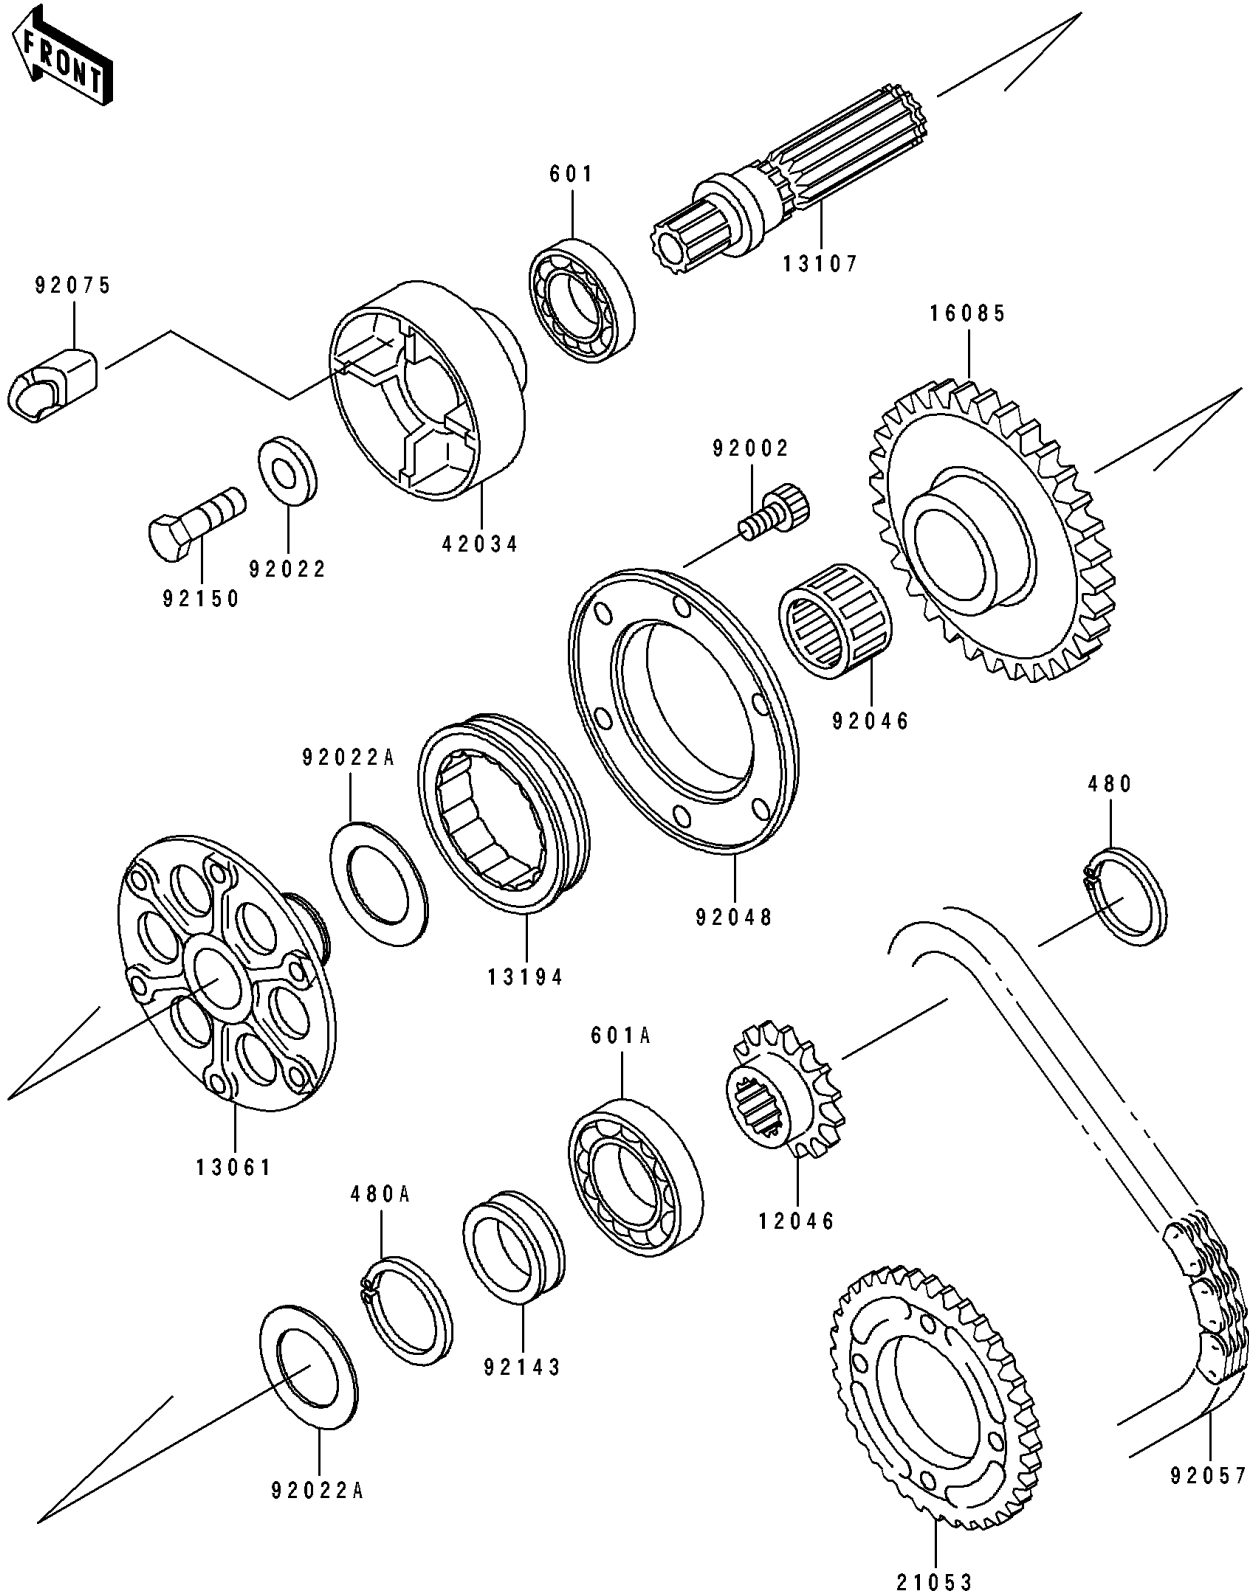

1995 Ninja® ZX™ -7 PARTS DIAGRAM

Generator Shaft

E1324

1995 Ninja® ZX™ -7 PARTS LIST

Generator Shaft

ITEM NAME	PART NUMBER	QUANTITY
SPROCKET,DRIVEN,GENERATOR (Ref # 12046)	12046-1127	1
BOSS,ONEWAY CLUTCH (Ref # 13061)	13061-1197	1
SHAFT,ONEWAY CLUTCH (Ref # 13107)	13107-1277	1
CLUTCH-ONEWAY (Ref # 13194)	13194-1095	1
GEAR,ONEWAY CLUTCH (Ref # 16085)	16085-1173	1
SPROCKET-ASSY (Ref # 21053)	21053-1063	1
COUPLING (Ref # 42034)	42034-1055	1
BOLT,SOCKET,6X12 (Ref # 92002)	92002-1796	6
WASHER,8X22X3 (Ref # 92022)	92022-1518	1
WASHER,25.3X32X0.5 (Ref # 92022A)	92022-225	2
BEARING-NEEDLE,K253020S (Ref # 92046)	92046-1022	1
RACE,ONEWAY CLUTCH (Ref # 92048)	92048-1068	1
CHAIN,GENERATOR,81RH2515M (Ref # 92057)	92057-1322	1
DAMPER,COUPLING (Ref # 92075)	92075-1790	4
COLLAR (Ref # 92143)	92143-1466	1
BOLT (Ref # 92150)	92150-1488	1
CIRCLIP-TYPE-C,20MM (Ref # 480)	480J2000	1
CIRCLIP-TYPE-C,25MM (Ref # 480A)	480J2500	1
BEARING-BALL,#6203 (Ref # 601)	601A6203	1
BEARING-BALL,#6204C3 (Ref # 601A)	601B6204	1