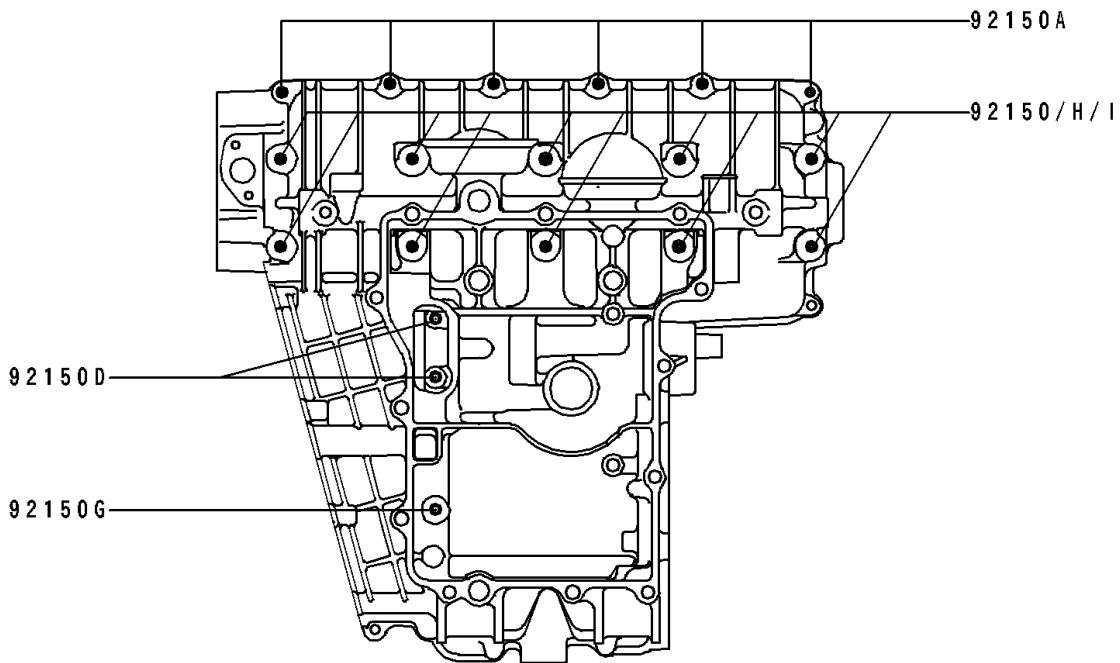

1993 Ninja[®] ZX[™] -7 PARTS DIAGRAM

Crankcase Bolt Pattern

E1412

Upper Case

Lower Case

1993 Ninja® ZX™ -7 PARTS LIST

Crankcase Bolt Pattern

ITEM NAME	PART NUMBER	QUANTITY
BOLT,8X90 (Ref # 92150)	92150-1163	10
BOLT,6X38 (Ref # 92150A)	92150-1301	7
BOLT,6X105 (Ref # 92150B)	92150-1464	2
BOLT,8X70 (Ref # 92150C)	92150-1483	2
BOLT,6X35 (Ref # 92150D)	92150-1547	4
BOLT,6X60 (Ref # 92150E)	92150-1548	1
BOLT,6X70 (Ref # 92150F)	92150-1549	1
BOLT,8X115 (Ref # 92150G)	92150-1550	1
BOLT,9X95 (Ref # 92150I)	92150-1759	10