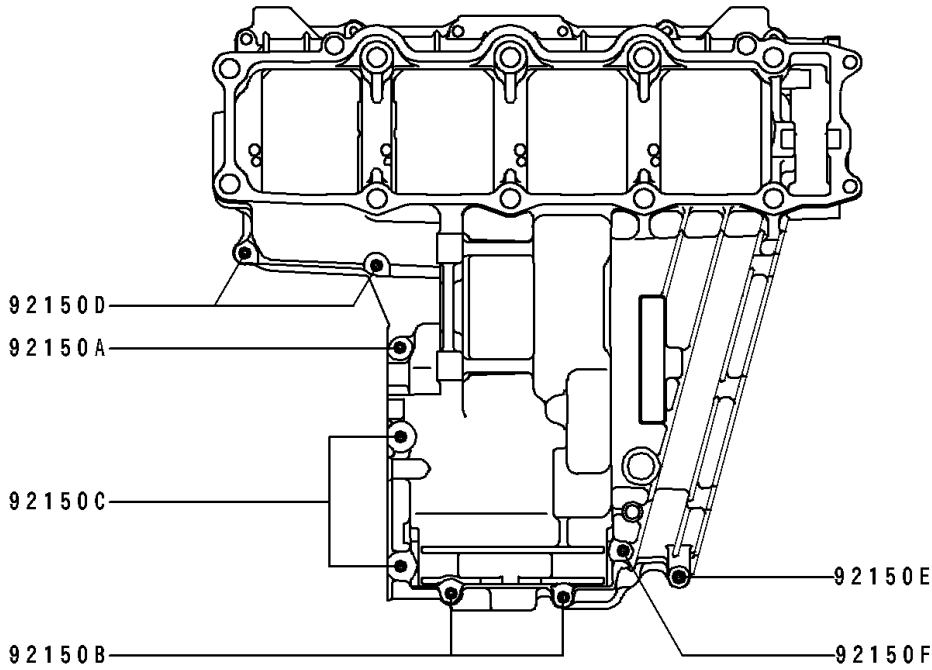

1993 Ninja[®] ZX[™] -7 PARTS DIAGRAM

Crankcase Bolt Pattern

E1412

Upper Case

Lower Case

1993 Ninja® ZX™ -7 PARTS LIST

Crankcase Bolt Pattern

ITEM NAME	PART NUMBER	QUANTITY
BOLT,8X90 (Ref # 92150)	92150-1163	10
BOLT,6X38 (Ref # 92150A)	92150-1301	7
BOLT,6X105 (Ref # 92150B)	92150-1464	2
BOLT,8X70 (Ref # 92150C)	92150-1483	2
BOLT,6X35 (Ref # 92150D)	92150-1547	4
BOLT,6X60 (Ref # 92150E)	92150-1548	1
BOLT,6X70 (Ref # 92150F)	92150-1549	1
BOLT,8X115 (Ref # 92150G)	92150-1550	1
BOLT,9X95 (Ref # 92150I)	92150-1759	10