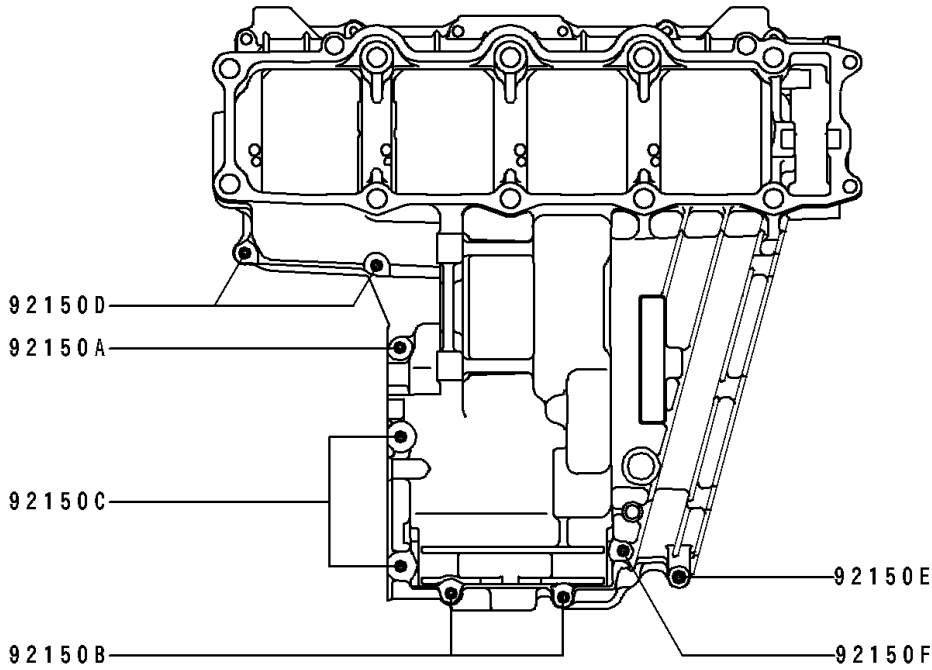

1994 Ninja® ZX™ -7 PARTS DIAGRAM

Crankcase Bolt Pattern

E1412

Upper Case

Lower Case

1994 Ninja® ZX™-7 PARTS LIST

Crankcase Bolt Pattern

ITEM NAME	PART NUMBER	QUANTITY
BOLT,8X90 (Ref # 92150)	92150-1163	10
BOLT,6X38 (Ref # 92150A)	92150-1301	7
BOLT,6X105 (Ref # 92150B)	92150-1464	2
BOLT,8X70 (Ref # 92150C)	92150-1483	2
BOLT,6X35 (Ref # 92150D)	92150-1547	4
BOLT,6X60 (Ref # 92150E)	92150-1548	1
BOLT,6X70 (Ref # 92150F)	92150-1549	1
BOLT,8X115 (Ref # 92150G)	92150-1550	1
BOLT,9X95 (Ref # 92150I)	92150-1759	10