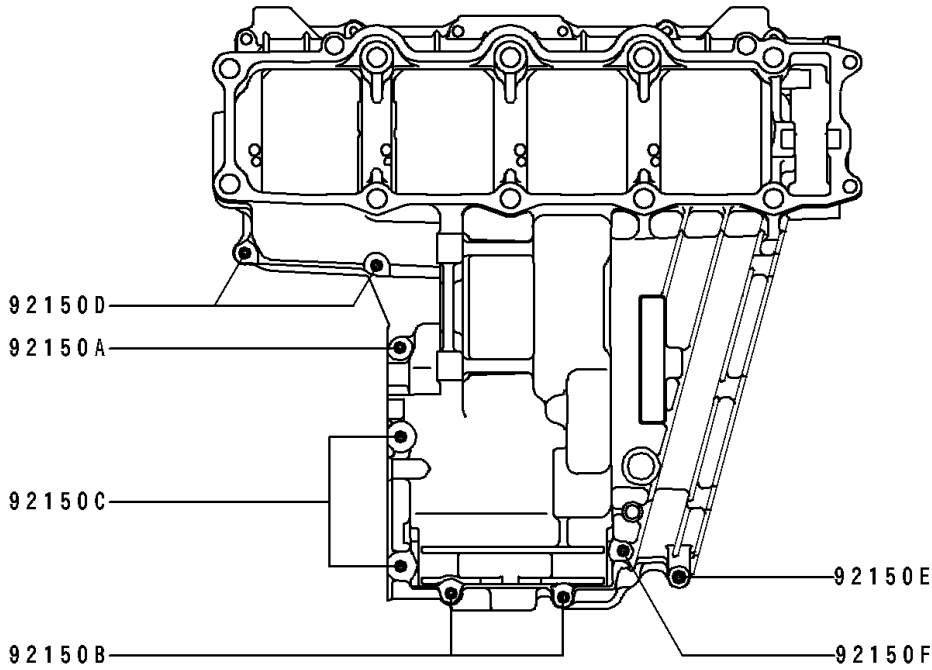

# 1994 Ninja® ZX™ -7 PARTS DIAGRAM

## Crankcase Bolt Pattern

E1412

Upper Case

Lower Case

## Crankcase Bolt Pattern

ITEM NAME	PART NUMBER	QUANTITY
BOLT,8X90 (Ref # 92150)	92150-1163	10
BOLT,6X38 (Ref # 92150A)	92150-1301	7
BOLT,6X105 (Ref # 92150B)	92150-1464	2
BOLT,8X70 (Ref # 92150C)	92150-1483	2
BOLT,6X35 (Ref # 92150D)	92150-1547	4
BOLT,6X60 (Ref # 92150E)	92150-1548	1
BOLT,6X70 (Ref # 92150F)	92150-1549	1
BOLT,8X115 (Ref # 92150G)	92150-1550	1
BOLT,9X95 (Ref # 92150I)	92150-1759	10