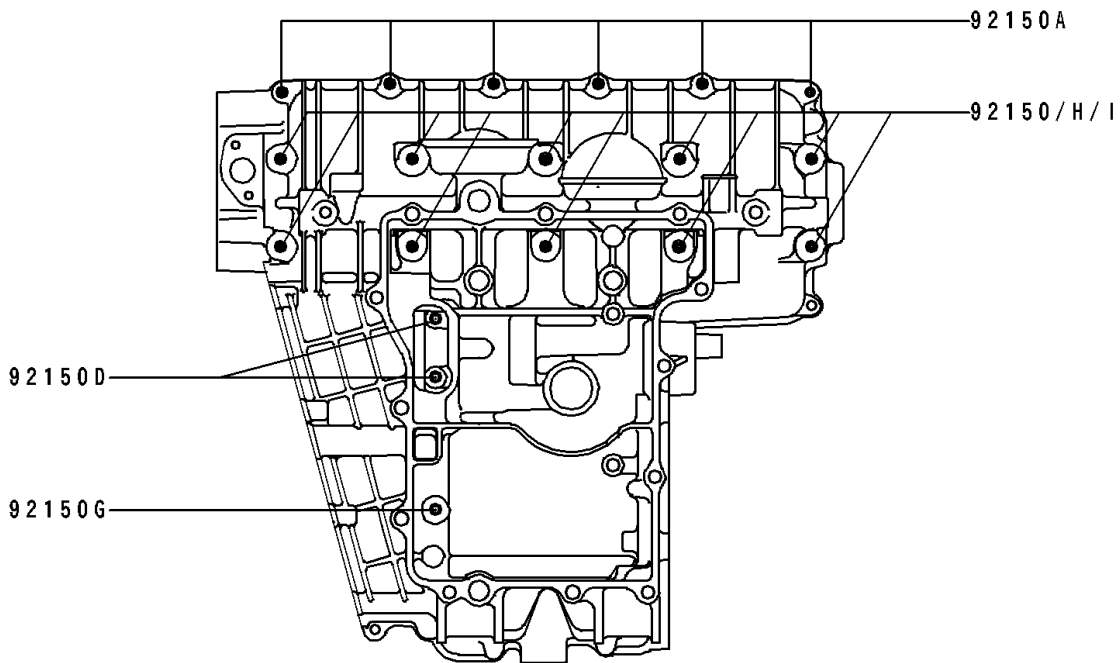

# 1994 Ninja® ZX™ -7 PARTS DIAGRAM

## Crankcase Bolt Pattern

E1412

Upper Case

Lower Case

## Crankcase Bolt Pattern

ITEM NAME	PART NUMBER	QUANTITY
BOLT,8X90 (Ref # 92150)	92150-1163	10
BOLT,6X38 (Ref # 92150A)	92150-1301	7
BOLT,6X105 (Ref # 92150B)	92150-1464	2
BOLT,8X70 (Ref # 92150C)	92150-1483	2
BOLT,6X35 (Ref # 92150D)	92150-1547	4
BOLT,6X60 (Ref # 92150E)	92150-1548	1
BOLT,6X70 (Ref # 92150F)	92150-1549	1
BOLT,8X115 (Ref # 92150G)	92150-1550	1
BOLT,9X95 (Ref # 92150I)	92150-1759	10