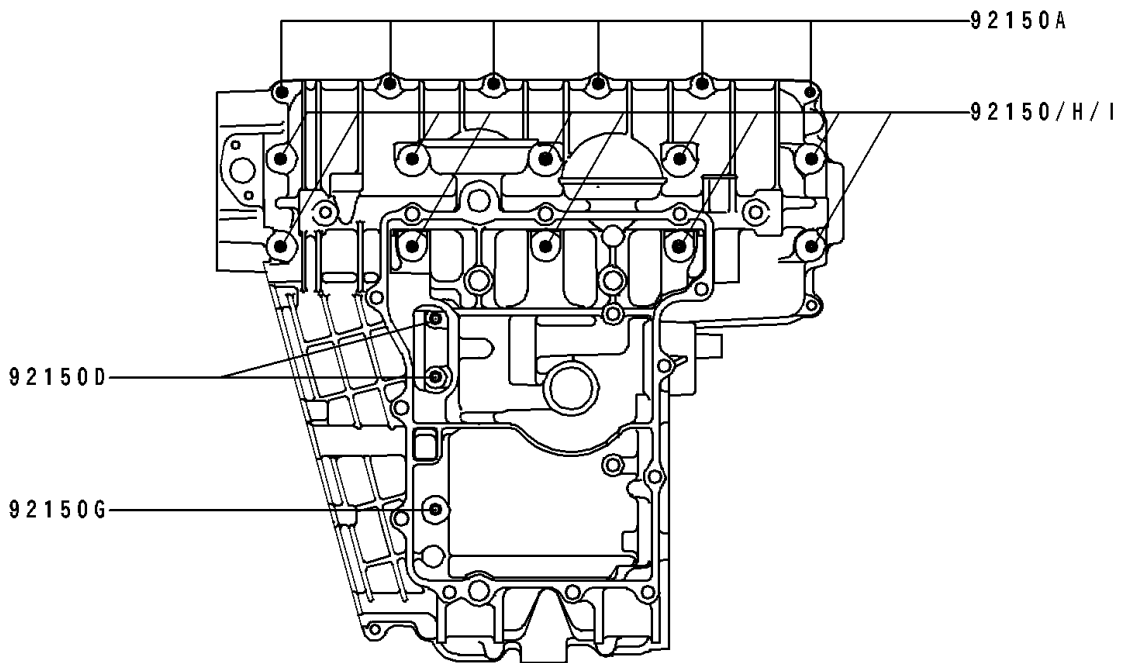

1994 Ninja® ZX™ -7 PARTS DIAGRAM

Crankcase Bolt Pattern

E1412

Upper Case

Lower Case

1994 Ninja® ZX™-7 PARTS LIST

Crankcase Bolt Pattern

ITEM NAME	PART NUMBER	QUANTITY
BOLT,8X90 (Ref # 92150)	92150-1163	10
BOLT,6X38 (Ref # 92150A)	92150-1301	7
BOLT,6X105 (Ref # 92150B)	92150-1464	2
BOLT,8X70 (Ref # 92150C)	92150-1483	2
BOLT,6X35 (Ref # 92150D)	92150-1547	4
BOLT,6X60 (Ref # 92150E)	92150-1548	1
BOLT,6X70 (Ref # 92150F)	92150-1549	1
BOLT,8X115 (Ref # 92150G)	92150-1550	1
BOLT,9X95 (Ref # 92150I)	92150-1759	10