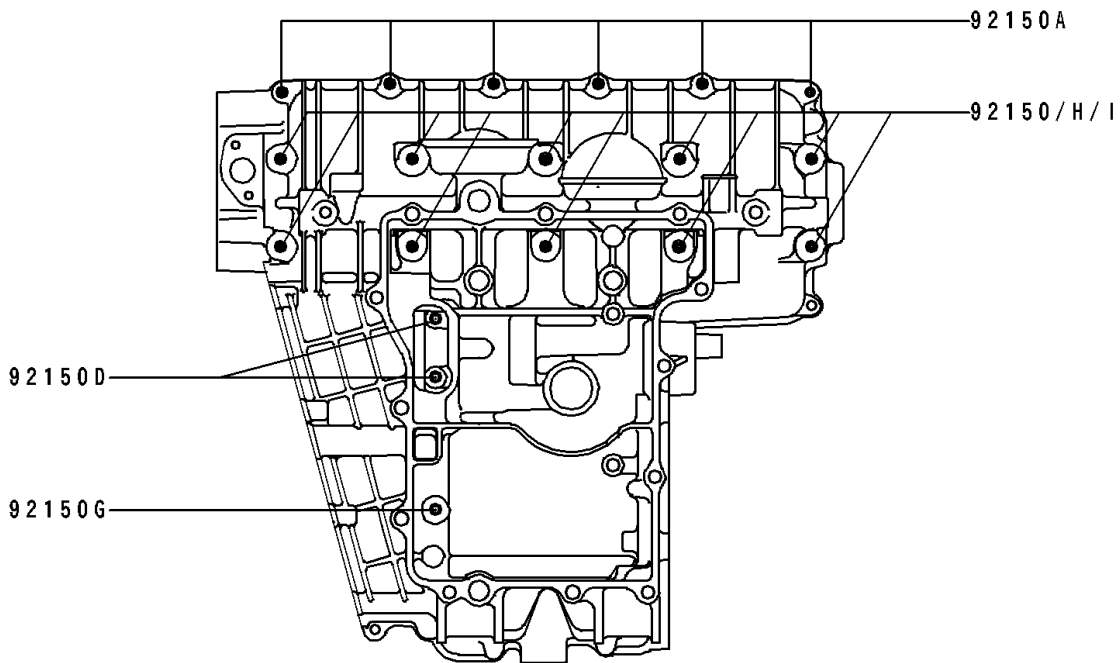

# 1995 Ninja® ZX™ -7 PARTS DIAGRAM

## Crankcase Bolt Pattern

E1412

Upper Case

Lower Case

## Crankcase Bolt Pattern

ITEM NAME	PART NUMBER	QUANTITY
BOLT,6X38 (Ref # 92150A)	92150-1301	7
BOLT,6X105 (Ref # 92150B)	92150-1464	2
BOLT,8X70 (Ref # 92150C)	92150-1483	2
BOLT,6X35 (Ref # 92150D)	92150-1547	4
BOLT,6X60 (Ref # 92150E)	92150-1548	1
BOLT,6X70 (Ref # 92150F)	92150-1549	1
BOLT,8X115 (Ref # 92150G)	92150-1550	1
BOLT,9X95 (Ref # 92150H)	92150-1759	10