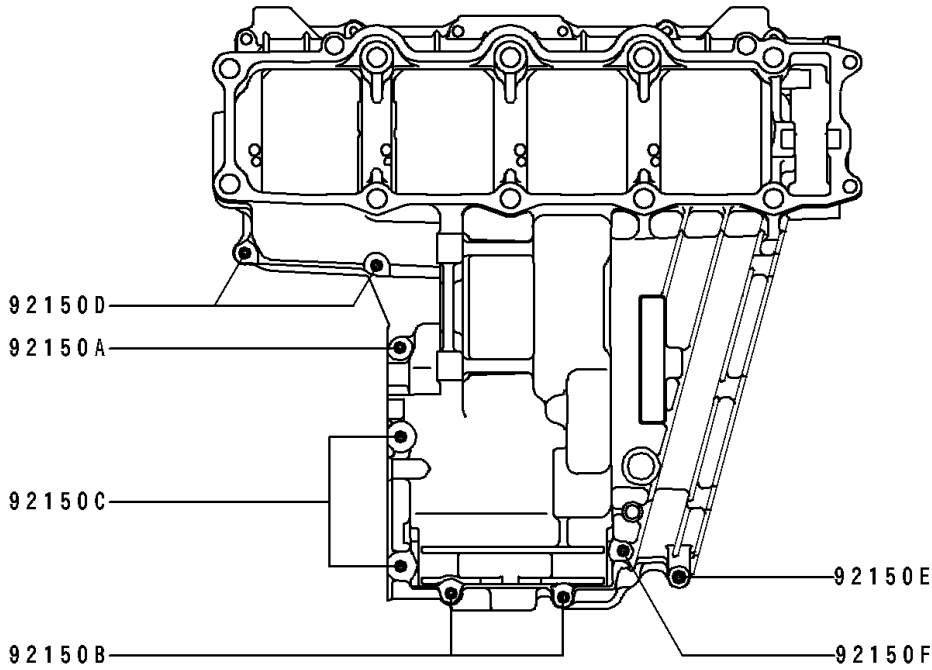

# 1995 Ninja® ZX™ -7 PARTS DIAGRAM

## Crankcase Bolt Pattern

E1412

Upper Case

Lower Case

## Crankcase Bolt Pattern

ITEM NAME	PART NUMBER	QUANTITY
BOLT,6X38 (Ref # 92150A)	92150-1301	7
BOLT,6X105 (Ref # 92150B)	92150-1464	2
BOLT,8X70 (Ref # 92150C)	92150-1483	2
BOLT,6X35 (Ref # 92150D)	92150-1547	4
BOLT,6X60 (Ref # 92150E)	92150-1548	1
BOLT,6X70 (Ref # 92150F)	92150-1549	1
BOLT,8X115 (Ref # 92150G)	92150-1550	1
BOLT,9X95 (Ref # 92150H)	92150-1759	10