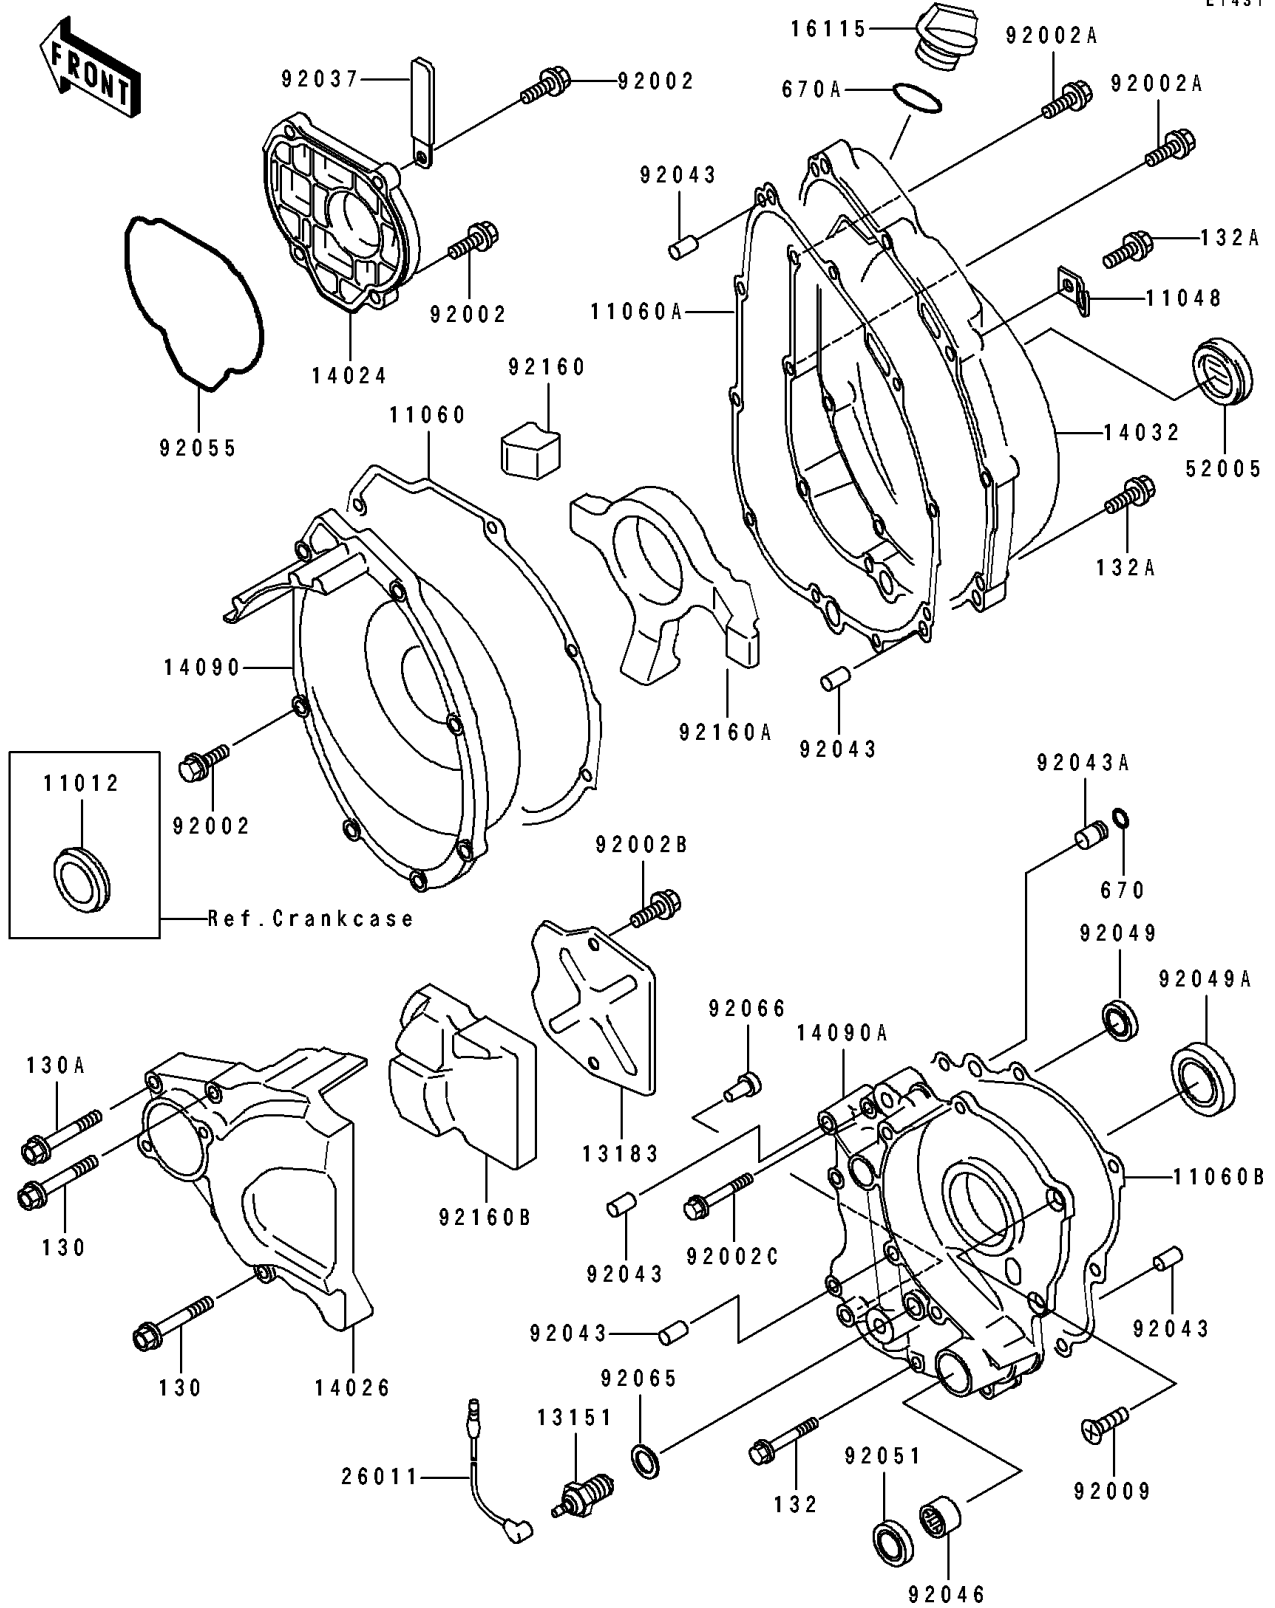

1993 Ninja® ZX™ -7 PARTS DIAGRAM

Engine Cover(s)

E1431

1993 Ninja® ZX™-7 PARTS LIST

Engine Cover(s)

ITEM NAME	PART NUMBER	QUANTITY
CAP,LH (Ref # 11012)	11012-1770	1
BRACKET,THROTTLE ADJUST SCREW (Ref # 11048)	11048-1798	1
GASKET,BREATHER COVER (Ref # 11060)	11060-1356	1
GASKET,CLUTCH COVER (Ref # 11060A)	11060-1623	1
GASKET,TRANSMISSION COVER (Ref # 11060B)	11060-1660	1
SWITCH-COMP,NEUTRAL (Ref # 13151)	13151-1007	1
PLATE,CHAIN COVER (Ref # 13183)	13183-1717	1
COVER,PULSING (Ref # 14024)	14024-1998	1
COVER-CHAIN (Ref # 14026)	14026-1207	1
COVER-CLUTCH (Ref # 14032)	14032-1367	1
COVER,BREATHER (Ref # 14090)	14090-1052	1
COVER,TRANSMISSION (Ref # 14090A)	14090-1498	1
CAP-OIL FILLER (Ref # 16115)	16115-1053	1
WIRE-LEAD (Ref # 26011)	26011-1510	1
GAUGE,OIL LEVEL (Ref # 52005)	52005-1057	1
BOLT,6X20 (Ref # 92002)	92002-1343	11
BOLT,6X25 (Ref # 92002A)	92002-1344	2
BOLT,6X10 (Ref # 92002B)	92002-1449	2
BOLT,6X30 (Ref # 92002C)	92002-1622	3
SCREW,6X16 (Ref # 92009)	92009-1360	3
CLAMP,WIRING HARNESS (Ref # 92037)	92037-1877	1
PIN,6.2X8X14 (Ref # 92043)	92043-1263	5
PIN (Ref # 92043A)	92043-1456	1
BEARING-NEEDLE,HK1312 (Ref # 92046)	92046-1148	1
SEAL-OIL,SD-8187 (Ref # 92049)	92049-1017	1
SEAL-OIL,TC32488 (Ref # 92049A)	92049-1361	1
SEAL-OIL,TB13225.5 (Ref # 92051)	92051-005	1
RING-O,PULSING COVER (Ref # 92055)	92055-1494	1
GASKET,10.5X16X1,DRAIN PLUG (Ref # 92065)	92065-058	1

1993 Ninja® ZX™ -7 PARTS LIST

Engine Cover(s)

ITEM NAME	PART NUMBER	QUANTITY
PLUG (Ref # 92066)	92066-1412	1
DAMPER,SOUND ARRESTER (Ref # 92160)	92160-1282	1
DAMPER,SOUND ARRESTER (Ref # 92160A)	92160-1465	1
DAMPER,CHAIN COVER (Ref # 92160B)	92160-1484	1
BOLT-FLANGED,6X35 (Ref # 130)	130J0635	2
BOLT-FLANGED,6X45,BLACK (Ref # 130A)	130J0645	2
BOLT-FLANGED-SMALL (Ref # 132)	132E0630	2
BOLT-FLANGED-SMALL (Ref # 132A)	132J0630	8
O RING,5MM (Ref # 670)	670B1505	1
O RING,20MM (Ref # 670A)	670B2020	1