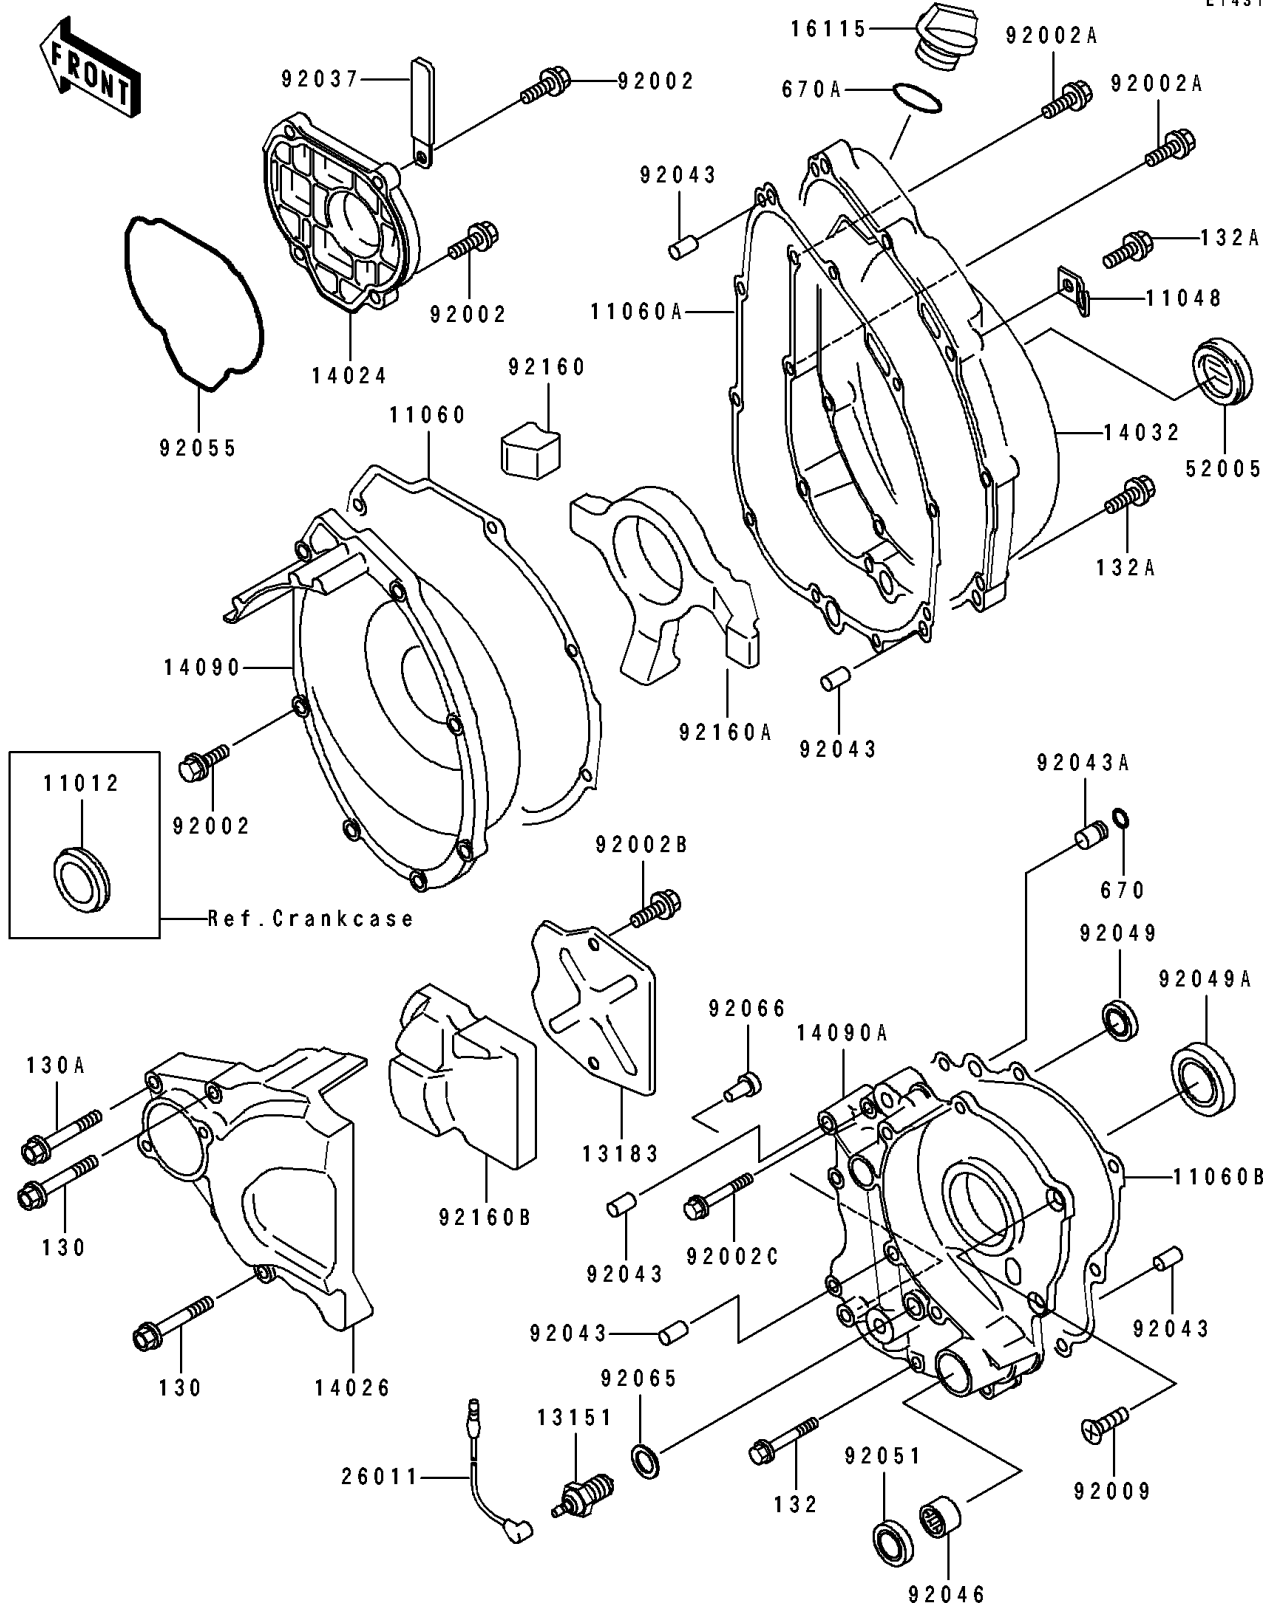

# 1994 Ninja® ZX™ -7 PARTS DIAGRAM

Engine Cover(s)

E1431

## Engine Cover(s)

ITEM NAME	PART NUMBER	QUANTITY
CAP,LH (Ref # 11012)	11012-1770	1
BRACKET,THROTTLE ADJUST SCREW (Ref # 11048)	11048-1798	1
GASKET,BREATHER COVER (Ref # 11060)	11060-1356	1
GASKET,CLUTCH COVER (Ref # 11060A)	11060-1623	1
GASKET,TRANSMISSION COVER (Ref # 11060B)	11060-1660	1
SWITCH-COMP,NEUTRAL (Ref # 13151)	13151-1007	1
PLATE,CHAIN COVER (Ref # 13183)	13183-1717	1
COVER,PULSING (Ref # 14024)	14024-1998	1
COVER-CHAIN (Ref # 14026)	14026-1207	1
COVER-CLUTCH (Ref # 14032)	14032-1367	1
COVER,BREATHER (Ref # 14090)	14090-1052	1
COVER,TRANSMISSION (Ref # 14090A)	14090-1498	1
CAP-OIL FILLER (Ref # 16115)	16115-1053	1
WIRE-LEAD (Ref # 26011)	26011-1510	1
GAUGE,OIL LEVEL (Ref # 52005)	52005-1057	1
BOLT,6X20 (Ref # 92002)	92002-1343	11
BOLT,6X25 (Ref # 92002A)	92002-1344	2
BOLT,6X10 (Ref # 92002B)	92002-1449	2
BOLT,6X30 (Ref # 92002C)	92002-1622	3
SCREW,6X16 (Ref # 92009)	92009-1360	3
CLAMP,WIRING HARNESS (Ref # 92037)	92037-1877	1
PIN,6.2X8X14 (Ref # 92043)	92043-1263	5
PIN (Ref # 92043A)	92043-1456	1
BEARING-NEEDLE,HK1312 (Ref # 92046)	92046-1148	1
SEAL-OIL,SD-8187 (Ref # 92049)	92049-1017	1
SEAL-OIL,TC32488 (Ref # 92049A)	92049-1361	1
SEAL-OIL,TB13225.5 (Ref # 92051)	92051-005	1
RING-O,PULSING COVER (Ref # 92055)	92055-1494	1
GASKET,10.5X16X1,DRAIN PLUG (Ref # 92065)	92065-058	1

## 1994 Ninja® ZX™ -7 PARTS LIST

### Engine Cover(s)

ITEM NAME	PART NUMBER	QUANTITY
PLUG (Ref # 92066)	92066-1412	1
DAMPER,SOUND ARRESTER (Ref # 92160)	92160-1282	1
DAMPER,SOUND ARRESTER (Ref # 92160A)	92160-1465	1
DAMPER,CHAIN COVER (Ref # 92160B)	92160-1484	1
BOLT-FLANGED,6X35 (Ref # 130)	130J0635	2
BOLT-FLANGED,6X45,BLACK (Ref # 130A)	130J0645	2
BOLT-FLANGED-SMALL (Ref # 132)	132E0630	2
BOLT-FLANGED-SMALL (Ref # 132A)	132J0630	8
O RING,5MM (Ref # 670)	670B1505	1
O RING,20MM (Ref # 670A)	670B2020	1