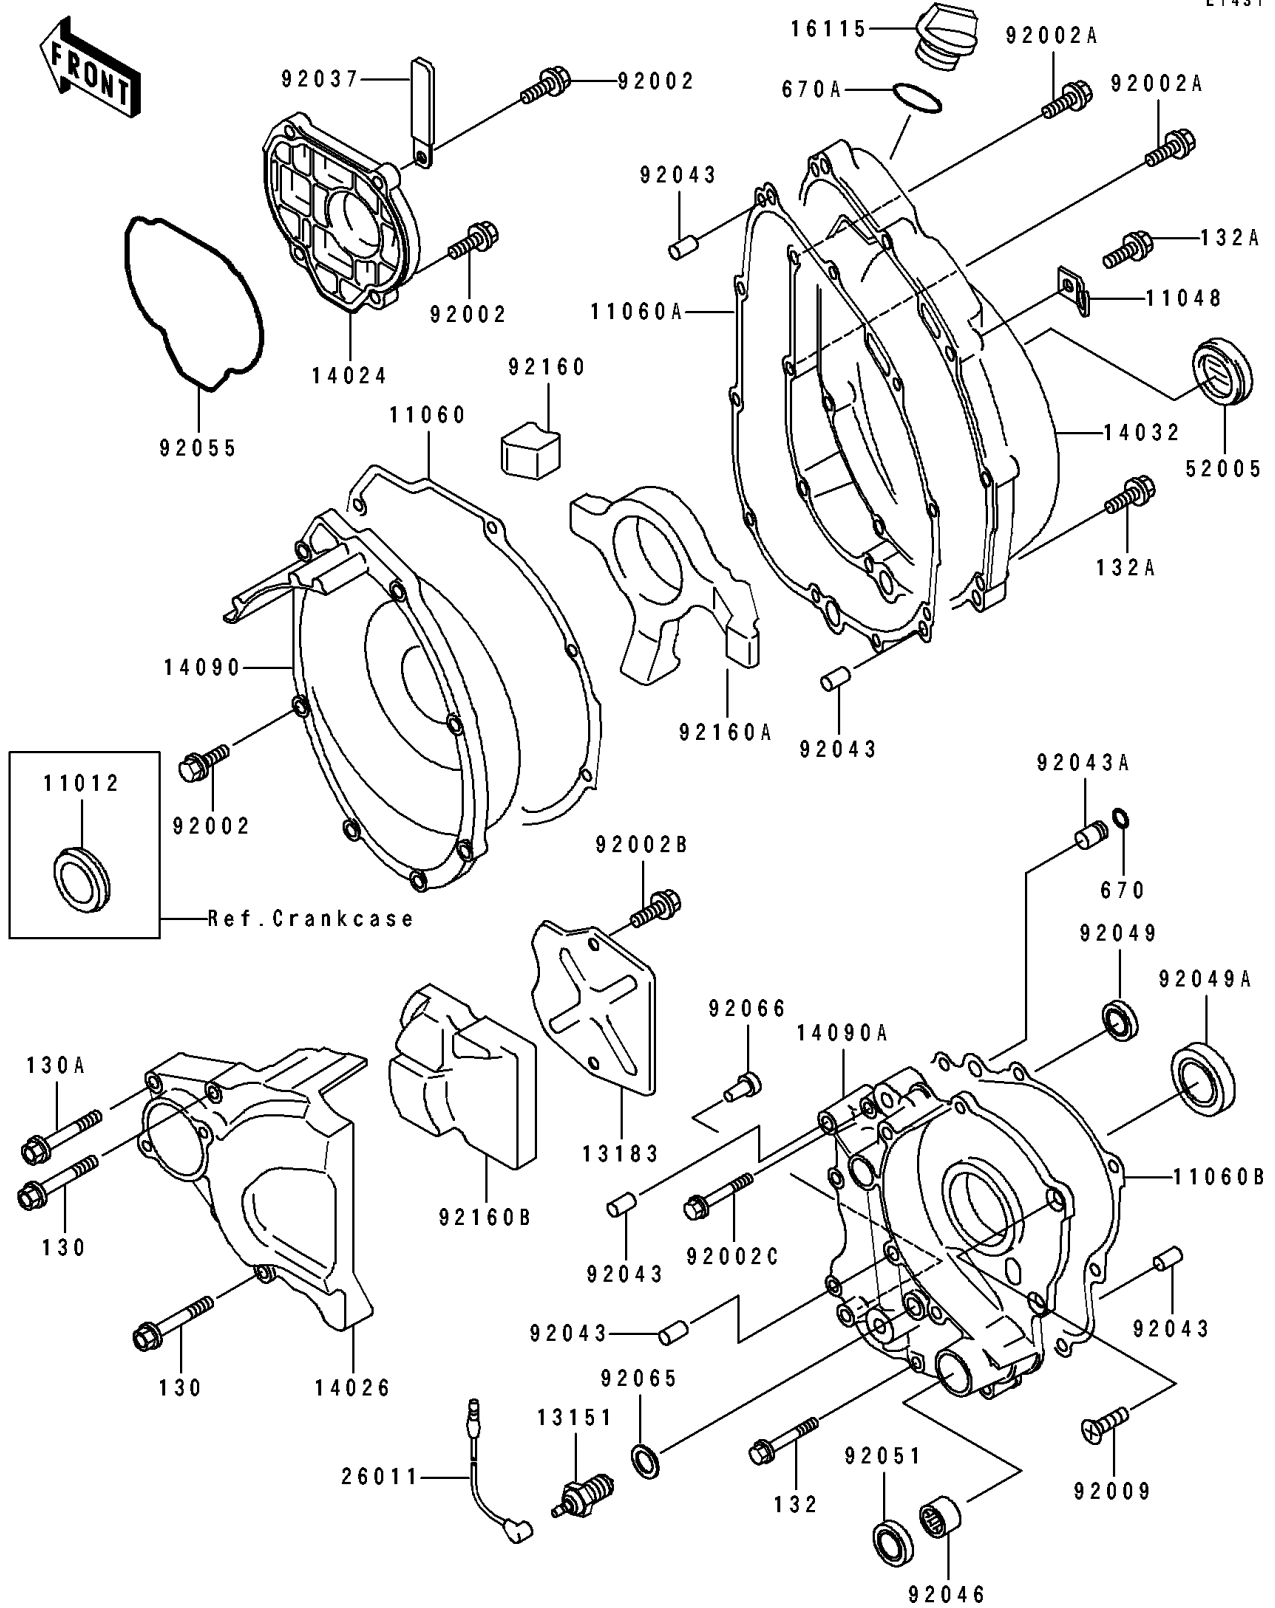

1994 Ninja® ZX™ -7 PARTS DIAGRAM

Engine Cover(s)

E1431

1994 Ninja® ZX™-7 PARTS LIST

Engine Cover(s)

ITEM NAME	PART NUMBER	QUANTITY
CAP,LH (Ref # 11012)	11012-1770	1
BRACKET,THROTTLE ADJUST SCREW (Ref # 11048)	11048-1798	1
GASKET,BREATHER COVER (Ref # 11060)	11060-1356	1
GASKET,CLUTCH COVER (Ref # 11060A)	11060-1623	1
GASKET,TRANSMISSION COVER (Ref # 11060B)	11060-1660	1
SWITCH-COMP,NEUTRAL (Ref # 13151)	13151-1007	1
PLATE,CHAIN COVER (Ref # 13183)	13183-1717	1
COVER,PULSING (Ref # 14024)	14024-1998	1
COVER-CHAIN (Ref # 14026)	14026-1207	1
COVER-CLUTCH (Ref # 14032)	14032-1367	1
COVER,BREATHER (Ref # 14090)	14090-1052	1
COVER,TRANSMISSION (Ref # 14090A)	14090-1498	1
CAP-OIL FILLER (Ref # 16115)	16115-1053	1
WIRE-LEAD (Ref # 26011)	26011-1510	1
GAUGE,OIL LEVEL (Ref # 52005)	52005-1057	1
BOLT,6X20 (Ref # 92002)	92002-1343	11
BOLT,6X25 (Ref # 92002A)	92002-1344	2
BOLT,6X10 (Ref # 92002B)	92002-1449	2
BOLT,6X30 (Ref # 92002C)	92002-1622	3
SCREW,6X16 (Ref # 92009)	92009-1360	3
CLAMP,WIRING HARNESS (Ref # 92037)	92037-1877	1
PIN,6.2X8X14 (Ref # 92043)	92043-1263	5
PIN (Ref # 92043A)	92043-1456	1
BEARING-NEEDLE,HK1312 (Ref # 92046)	92046-1148	1
SEAL-OIL,SD-8187 (Ref # 92049)	92049-1017	1
SEAL-OIL,TC32488 (Ref # 92049A)	92049-1361	1
SEAL-OIL,TB13225.5 (Ref # 92051)	92051-005	1
RING-O,PULSING COVER (Ref # 92055)	92055-1494	1
GASKET,10.5X16X1,DRAIN PLUG (Ref # 92065)	92065-058	1

1994 Ninja® ZX™-7 PARTS LIST

Engine Cover(s)

ITEM NAME	PART NUMBER	QUANTITY
PLUG (Ref # 92066)	92066-1412	1
DAMPER,SOUND ARRESTER (Ref # 92160)	92160-1282	1
DAMPER,SOUND ARRESTER (Ref # 92160A)	92160-1465	1
DAMPER,CHAIN COVER (Ref # 92160B)	92160-1484	1
BOLT-FLANGED,6X35 (Ref # 130)	130J0635	2
BOLT-FLANGED,6X45,BLACK (Ref # 130A)	130J0645	2
BOLT-FLANGED-SMALL (Ref # 132)	132E0630	2
BOLT-FLANGED-SMALL (Ref # 132A)	132J0630	8
O RING,5MM (Ref # 670)	670B1505	1
O RING,20MM (Ref # 670A)	670B2020	1