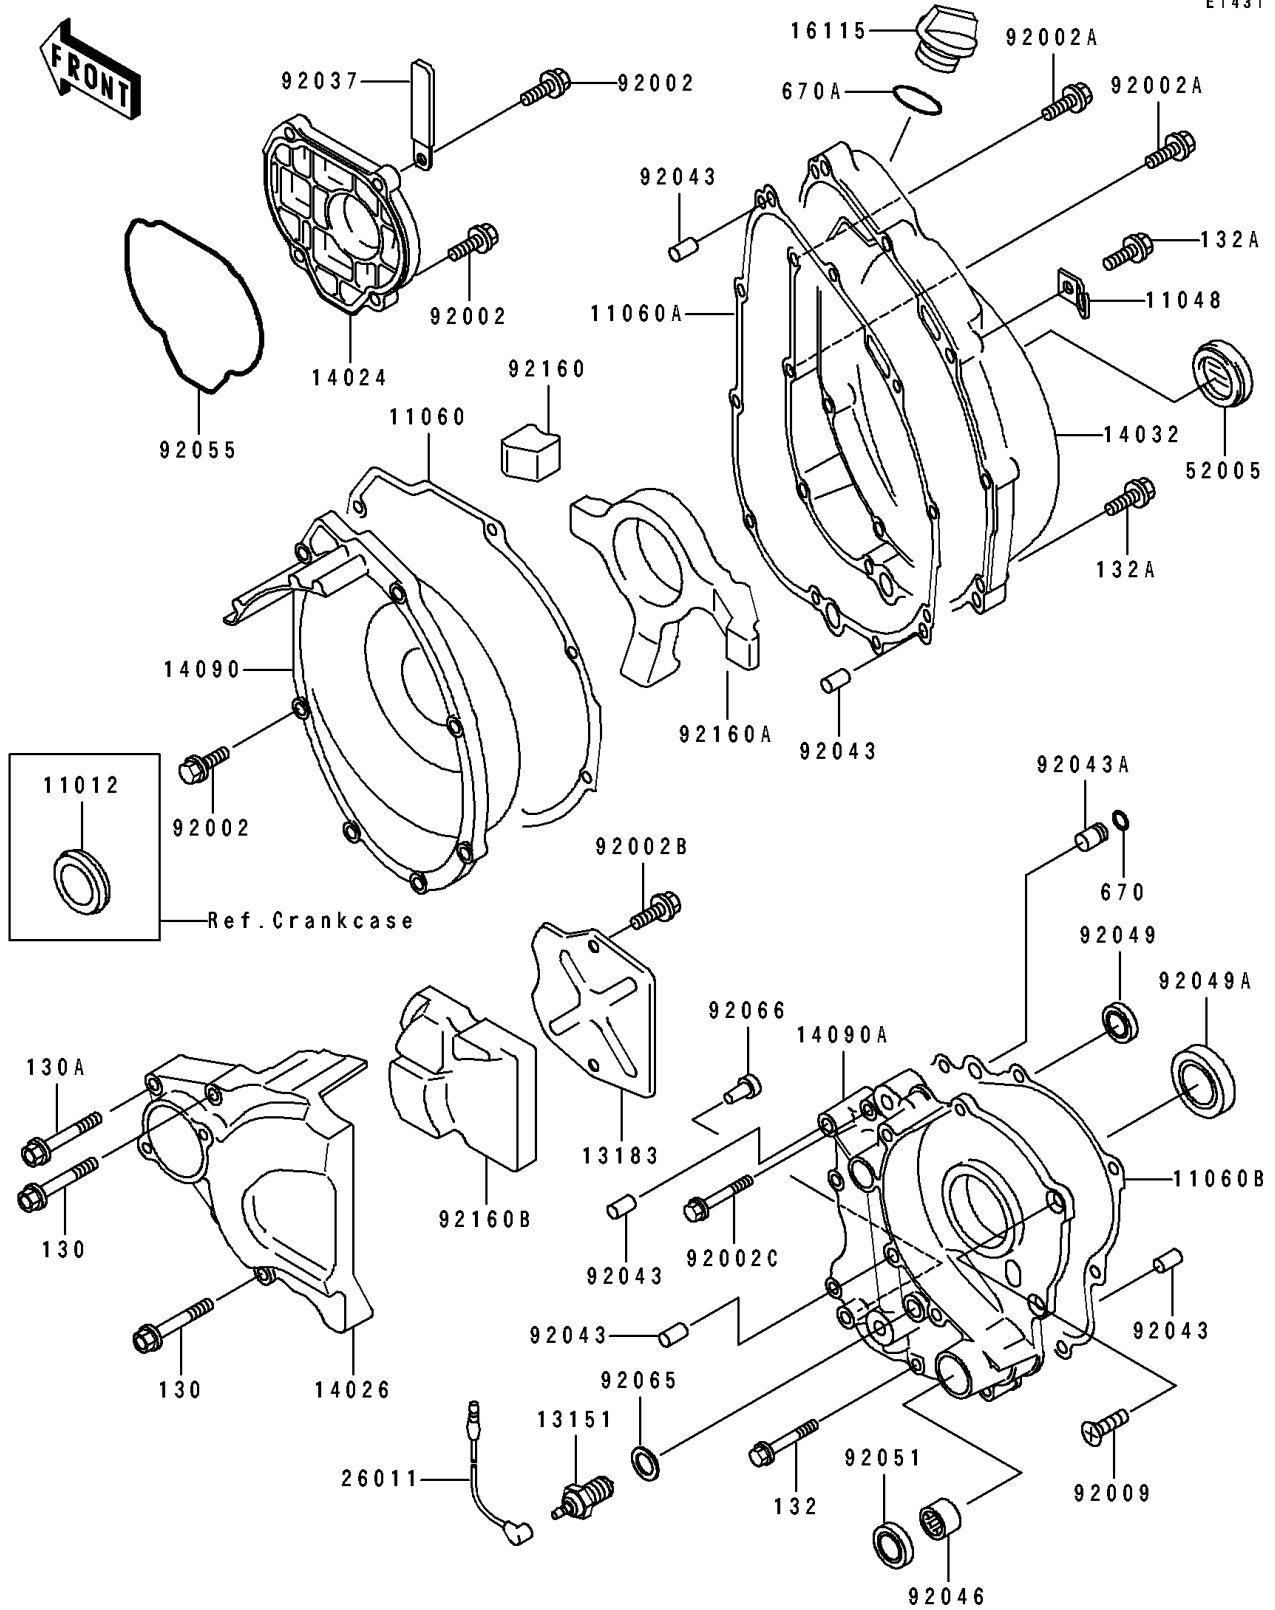

1995 Ninja® ZX™ -7 PARTS DIAGRAM

Engine Cover(s)

E1431

1995 Ninja® ZX™-7 PARTS LIST

Engine Cover(s)

ITEM NAME	PART NUMBER	QUANTITY
CAP,LH (Ref # 11012)	11012-1770	1
BRACKET,THROTTLE ADJUST SCREW (Ref # 11048)	11048-1798	1
GASKET,BREATHER COVER (Ref # 11060)	11060-1356	1
GASKET,CLUTCH COVER (Ref # 11060A)	11060-1623	1
GASKET,TRANSMISSION COVER (Ref # 11060B)	11060-1660	1
SWITCH-COMP,NEUTRAL (Ref # 13151)	13151-1007	1
PLATE,CHAIN COVER (Ref # 13183)	13183-1717	1
COVER,PULSING (Ref # 14024)	14024-1998	1
COVER-CHAIN (Ref # 14026)	14026-1207	1
COVER-CLUTCH (Ref # 14032)	14032-1367	1
COVER,BREATHER (Ref # 14090)	14090-1052	1
COVER,TRANSMISSION (Ref # 14090A)	14090-1498	1
CAP-OIL FILLER (Ref # 16115)	16115-1053	1
WIRE-LEAD (Ref # 26011)	26011-1510	1
GAUGE,OIL LEVEL (Ref # 52005)	52005-1057	1
BOLT,6X20 (Ref # 92002)	92002-1343	11
BOLT,6X25 (Ref # 92002A)	92002-1344	2
BOLT,6X10 (Ref # 92002B)	92002-1449	2
BOLT,6X30 (Ref # 92002C)	92002-1622	3
SCREW,6X16 (Ref # 92009)	92009-1360	3
CLAMP,WIRING HARNESS (Ref # 92037)	92037-1877	1
PIN,6.2X8X14 (Ref # 92043)	92043-1263	5
PIN (Ref # 92043A)	92043-1456	1
BEARING-NEEDLE,HK1312 (Ref # 92046)	92046-1148	1
SEAL-OIL,SD-8187 (Ref # 92049)	92049-1017	1
SEAL-OIL,TC32488 (Ref # 92049A)	92049-1361	1
SEAL-OIL,TB13225.5 (Ref # 92051)	92051-005	1
RING-O,PULSING COVER (Ref # 92055)	92055-1494	1
GASKET,10.5X16X1,DRAIN PLUG (Ref # 92065)	92065-058	1

1995 Ninja® ZX™ -7 PARTS LIST

Engine Cover(s)

ITEM NAME	PART NUMBER	QUANTITY
PLUG (Ref # 92066)	92066-1412	1
DAMPER,SOUND ARRESTER (Ref # 92160)	92160-1282	1
DAMPER,SOUND ARRESTER (Ref # 92160A)	92160-1465	1
DAMPER,CHAIN COVER (Ref # 92160B)	92160-1484	1
BOLT-FLANGED,6X35 (Ref # 130)	130J0635	2
BOLT-FLANGED,6X45,BLACK (Ref # 130A)	130J0645	2
BOLT-FLANGED-SMALL (Ref # 132)	132E0630	2
BOLT-FLANGED-SMALL (Ref # 132A)	132J0630	8
O RING,5MM (Ref # 670)	670B1505	1
O RING,20MM (Ref # 670A)	670B2020	1