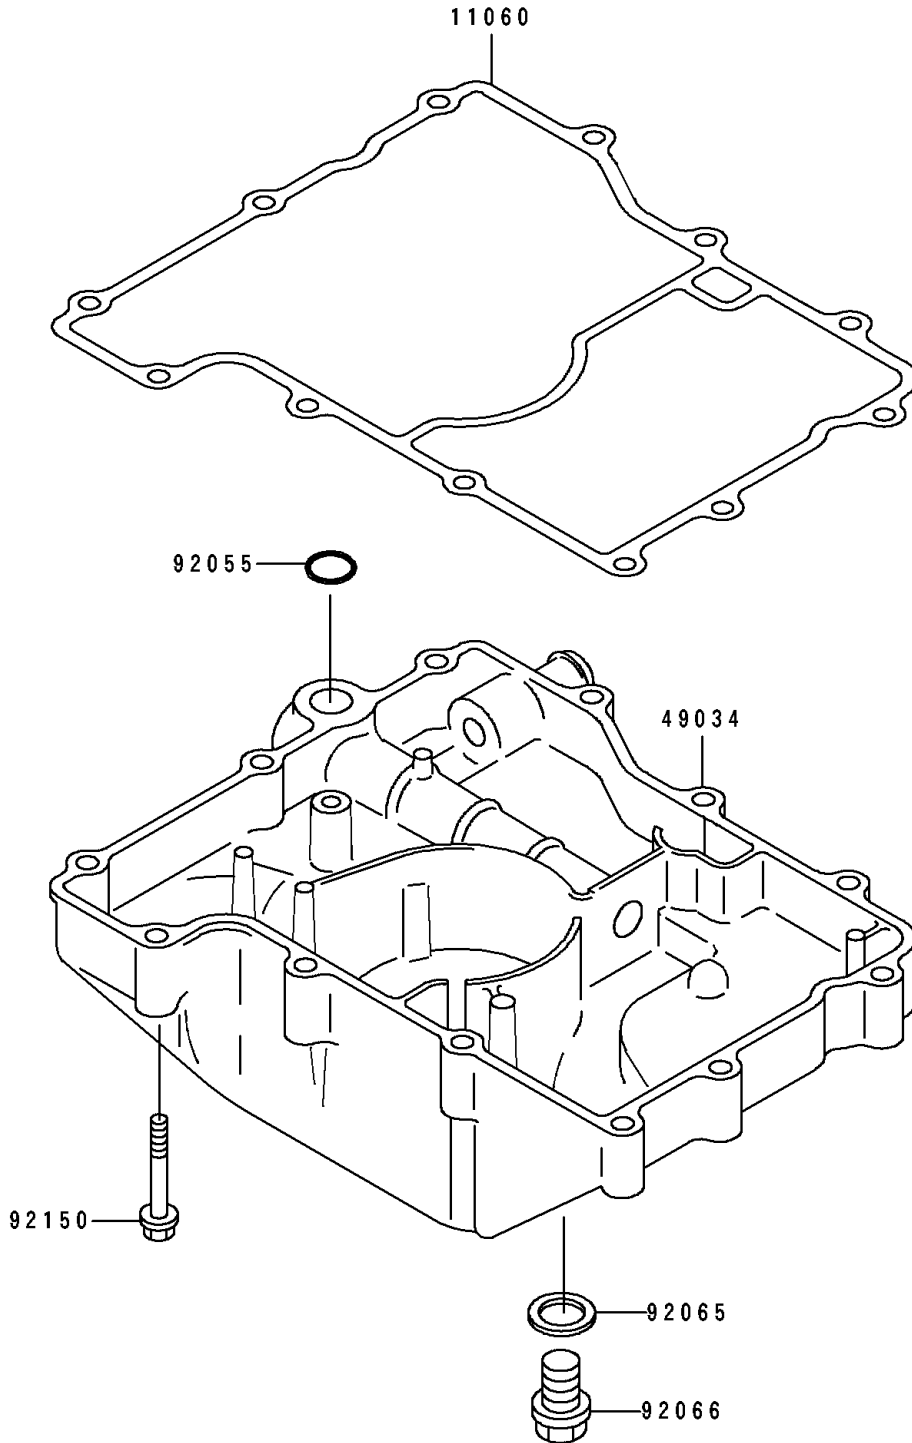

1993 Ninja[®] ZX[™]-7 PARTS DIAGRAM

Breather Cover/Oil Pan

E1432

1993 Ninja® ZX™ -7 PARTS LIST

Breather Cover/Oil Pan

ITEM NAME	PART NUMBER	QUANTITY
GASKET,OIL PAN (Ref # 11060)	11060-1355	1
PAN-OIL (Ref # 49034)	49034-1095	1
RING-O,19.5MM (Ref # 92055)	92055-077	1
GASKET,12X22X2,DRAIN PLUG (Ref # 92065)	92065-097	1
PLUG,OIL DRAIN,12X15 (Ref # 92066)	92066-1174	1
BOLT,6X38 (Ref # 92150)	92150-1495	12