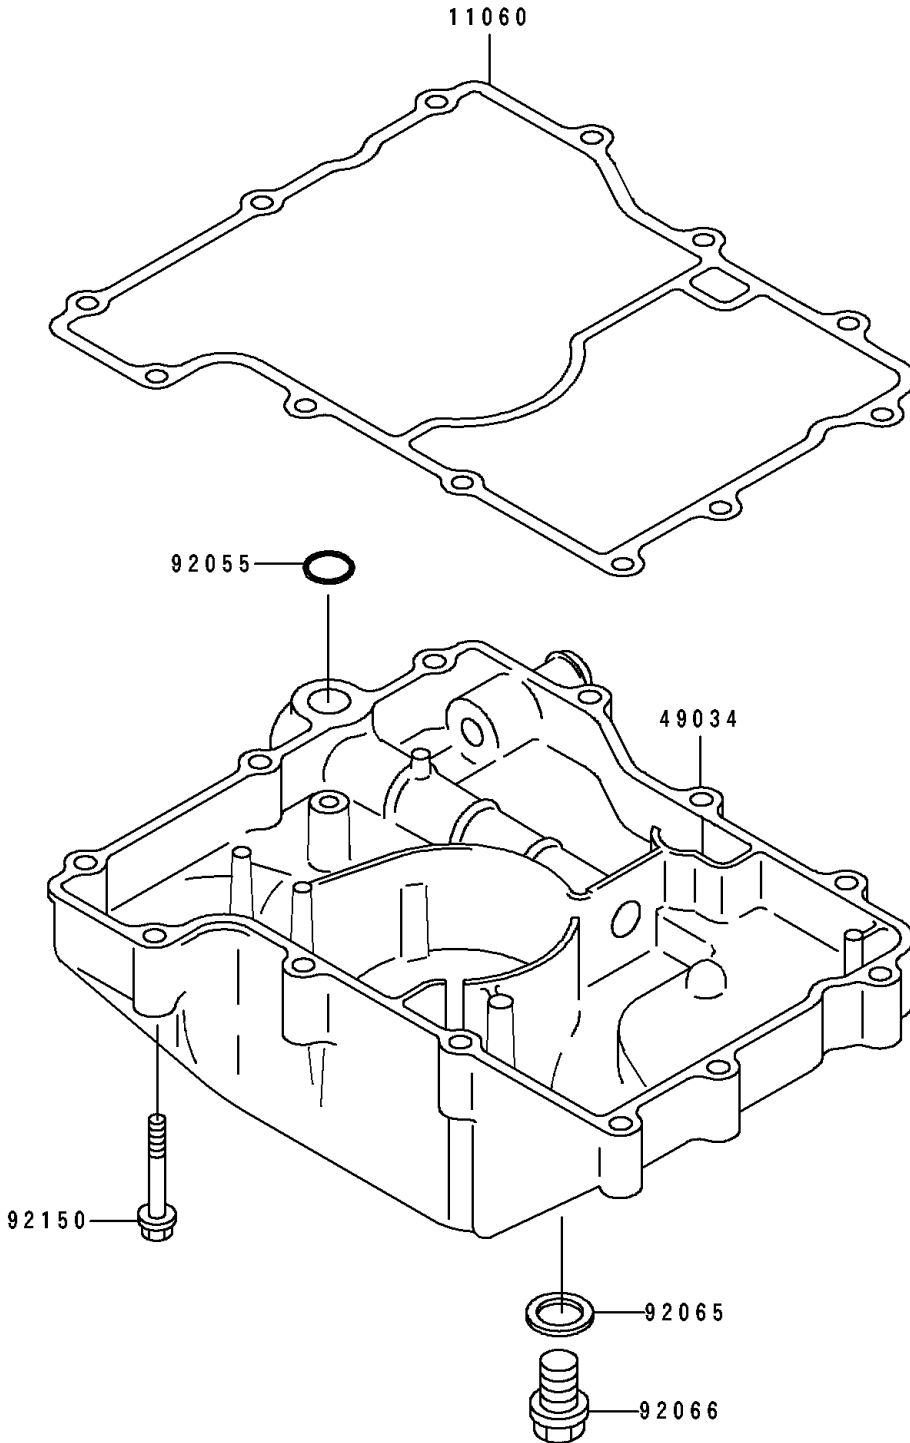

1994 Ninja[®] ZX[™]-7 PARTS DIAGRAM

Breather Cover/Oil Pan

E1432

1994 Ninja® ZX™ -7 PARTS LIST

Breather Cover/Oil Pan

ITEM NAME	PART NUMBER	QUANTITY
GASKET,OIL PAN (Ref # 11060)	11060-1355	1
PAN-OIL (Ref # 49034)	49034-1095	1
RING-O,19.5MM (Ref # 92055)	92055-077	1
GASKET,12X22X2,DRAIN PLUG (Ref # 92065)	92065-097	1
PLUG,OIL DRAIN,12X15 (Ref # 92066)	92066-1174	1
BOLT,6X38 (Ref # 92150)	92150-1495	12