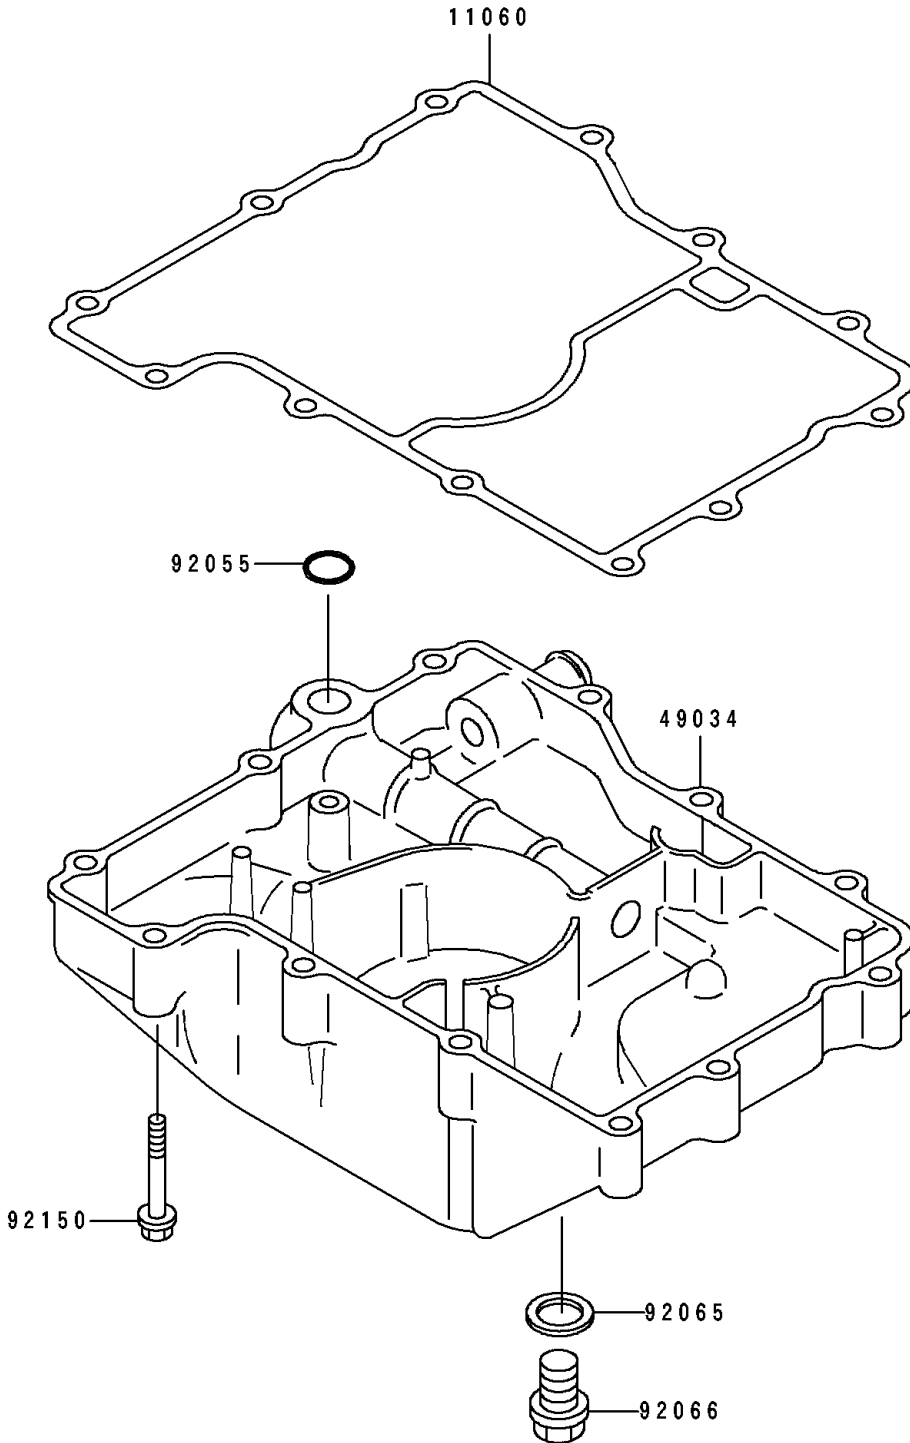

1995 Ninja[®] ZX[™]-7 PARTS DIAGRAM

Breather Cover/Oil Pan

E1432

1995 Ninja® ZX™ -7 PARTS LIST

Breather Cover/Oil Pan

ITEM NAME	PART NUMBER	QUANTITY
GASKET,OIL PAN (Ref # 11060)	11060-1355	1
PAN-OIL (Ref # 49034)	49034-1095	1
RING-O,19.5MM (Ref # 92055)	92055-077	1
GASKET,12X22X2,DRAIN PLUG (Ref # 92065)	92065-097	1
PLUG,OIL DRAIN,12X15 (Ref # 92066)	92066-1174	1
BOLT,6X38 (Ref # 92150)	92150-1495	12