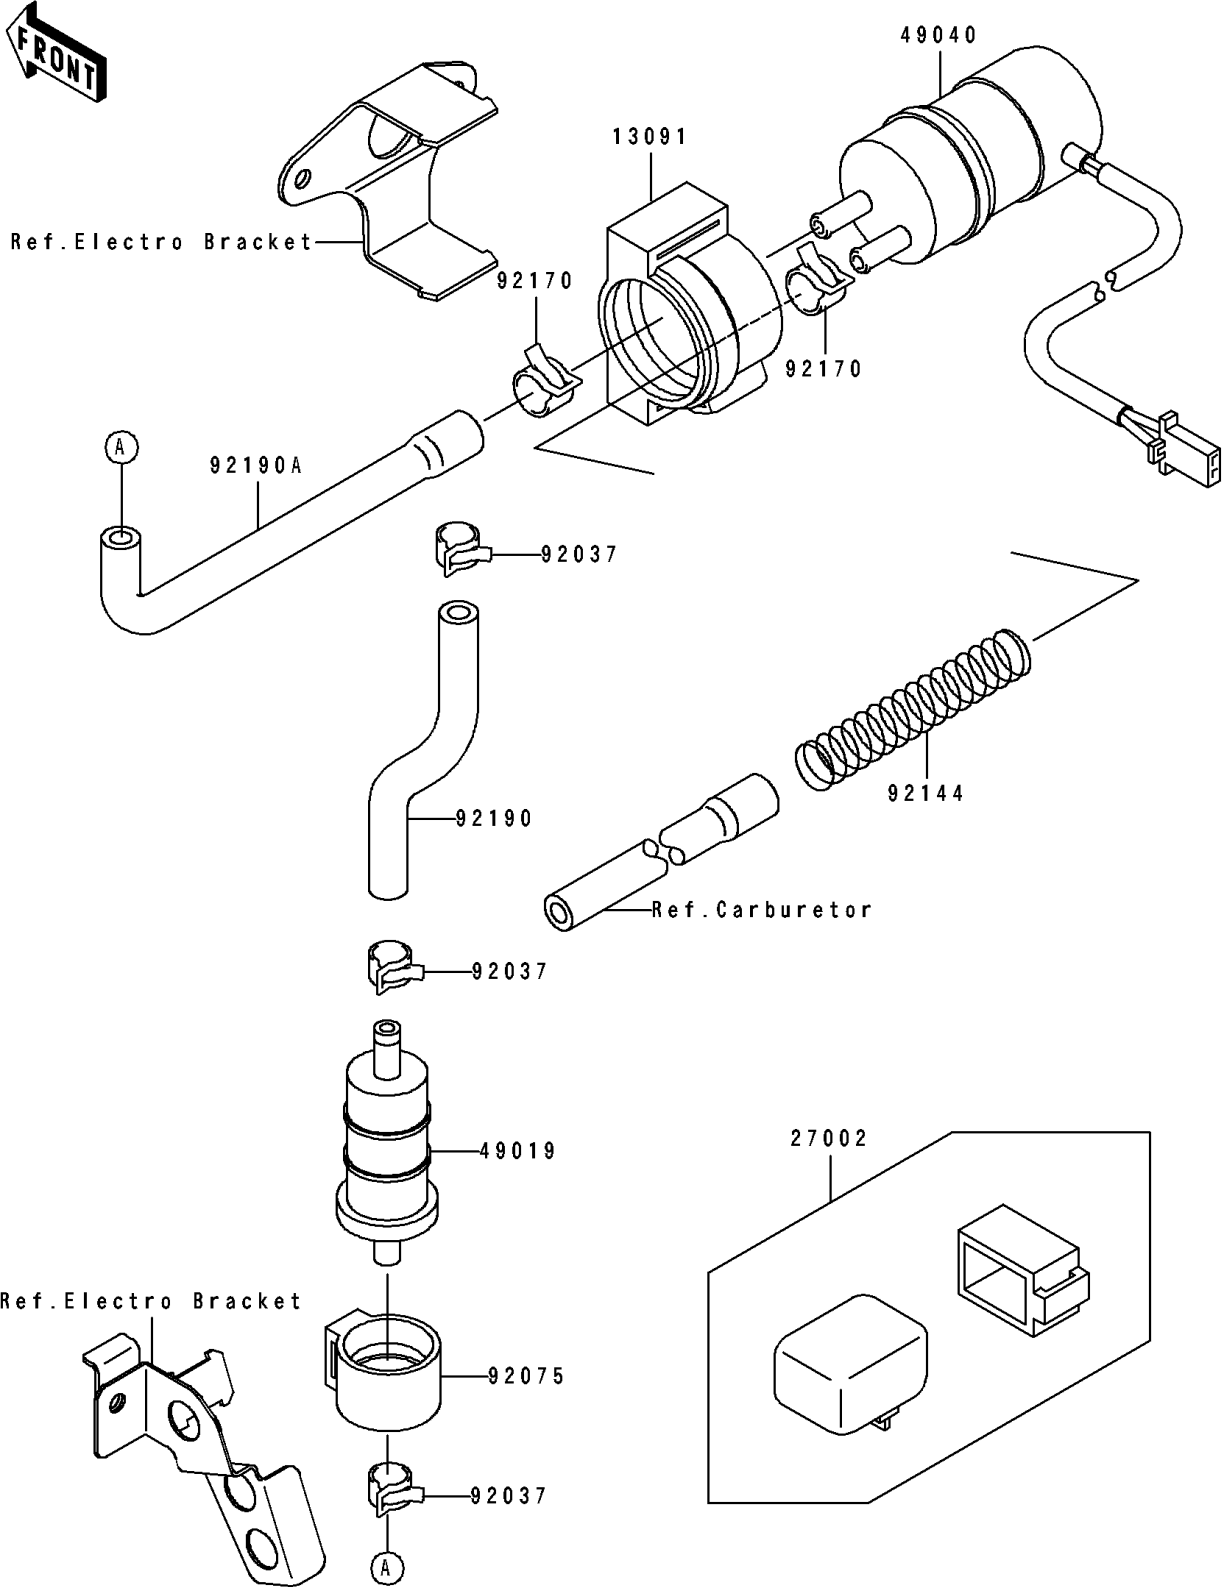

1993 Ninja® ZX™ -7 PARTS DIAGRAM

Fuel Pump

E1520

1993 Ninja® ZX™-7 PARTS LIST

Fuel Pump

ITEM NAME	PART NUMBER	QUANTITY
HOLDER,FUEL PUMP (Ref # 13091)	13091-1738	1
RELAY-ASSY (Ref # 27002)	27002-1065	1
FILTER-FUEL (Ref # 49019)	49019-1055	1
PUMP-FUEL (Ref # 49040)	49040-1061	1
CLAMP (Ref # 92037)	92037-1181	3
DAMPER,FUEL FILTER (Ref # 92075)	92075-1853	1
SPRING,HOSE PROTECTOR (Ref # 92144)	92144-1746	1
CLAMP (Ref # 92170)	92170-1118	2
TUBE,FILTER (Ref # 92190)	92190-1383	1
TUBE,PUMP,L=145 (Ref # 92190A)	92190-1402	1