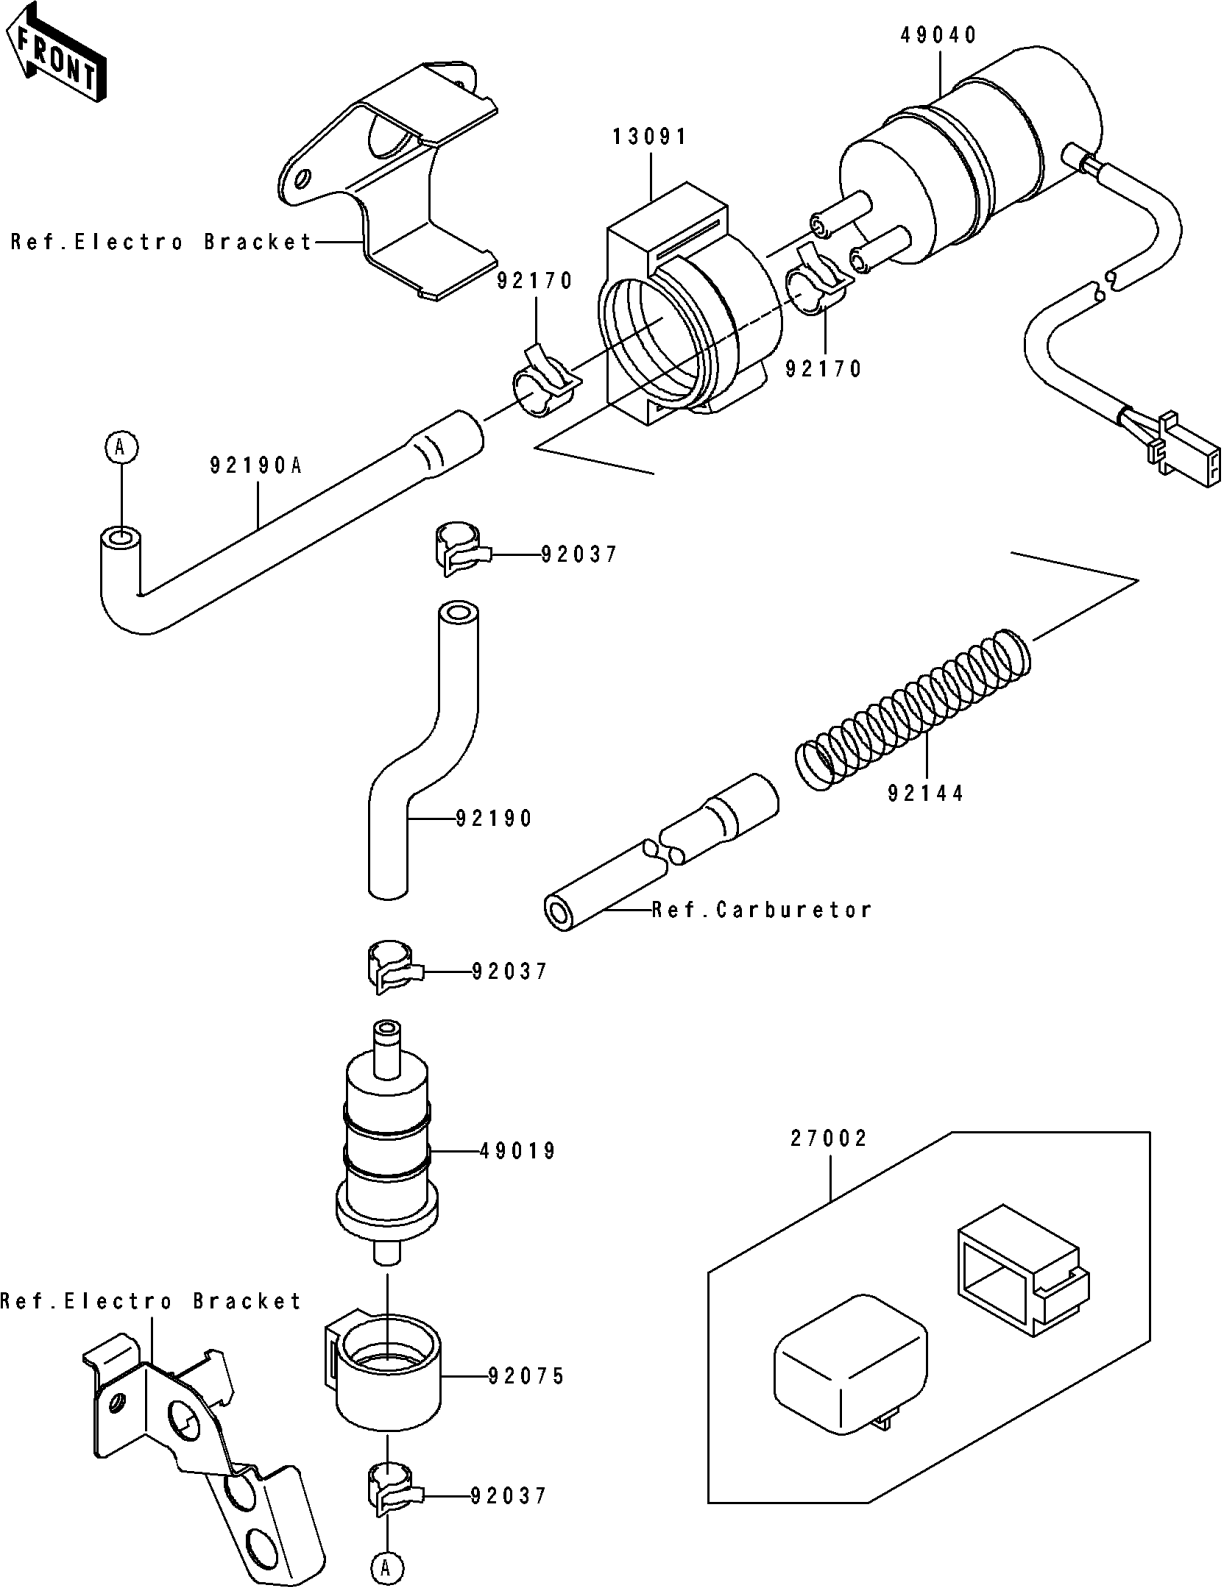

1994 Ninja® ZX™ -7 PARTS DIAGRAM

Fuel Pump

E1520

1994 Ninja® ZX™-7 PARTS LIST

Fuel Pump

ITEM NAME	PART NUMBER	QUANTITY
HOLDER,FUEL PUMP (Ref # 13091)	13091-1738	1
RELAY-ASSY (Ref # 27002)	27002-1065	1
FILTER-FUEL (Ref # 49019)	49019-1055	1
PUMP-FUEL (Ref # 49040)	49040-1061	1
CLAMP (Ref # 92037)	92037-1181	3
DAMPER,FUEL FILTER (Ref # 92075)	92075-1853	1
SPRING,HOSE PROTECTOR (Ref # 92144)	92144-1746	1
CLAMP (Ref # 92170)	92170-1118	2
TUBE,FILTER (Ref # 92190)	92190-1383	1
TUBE,PUMP,L=145 (Ref # 92190A)	92190-1402	1