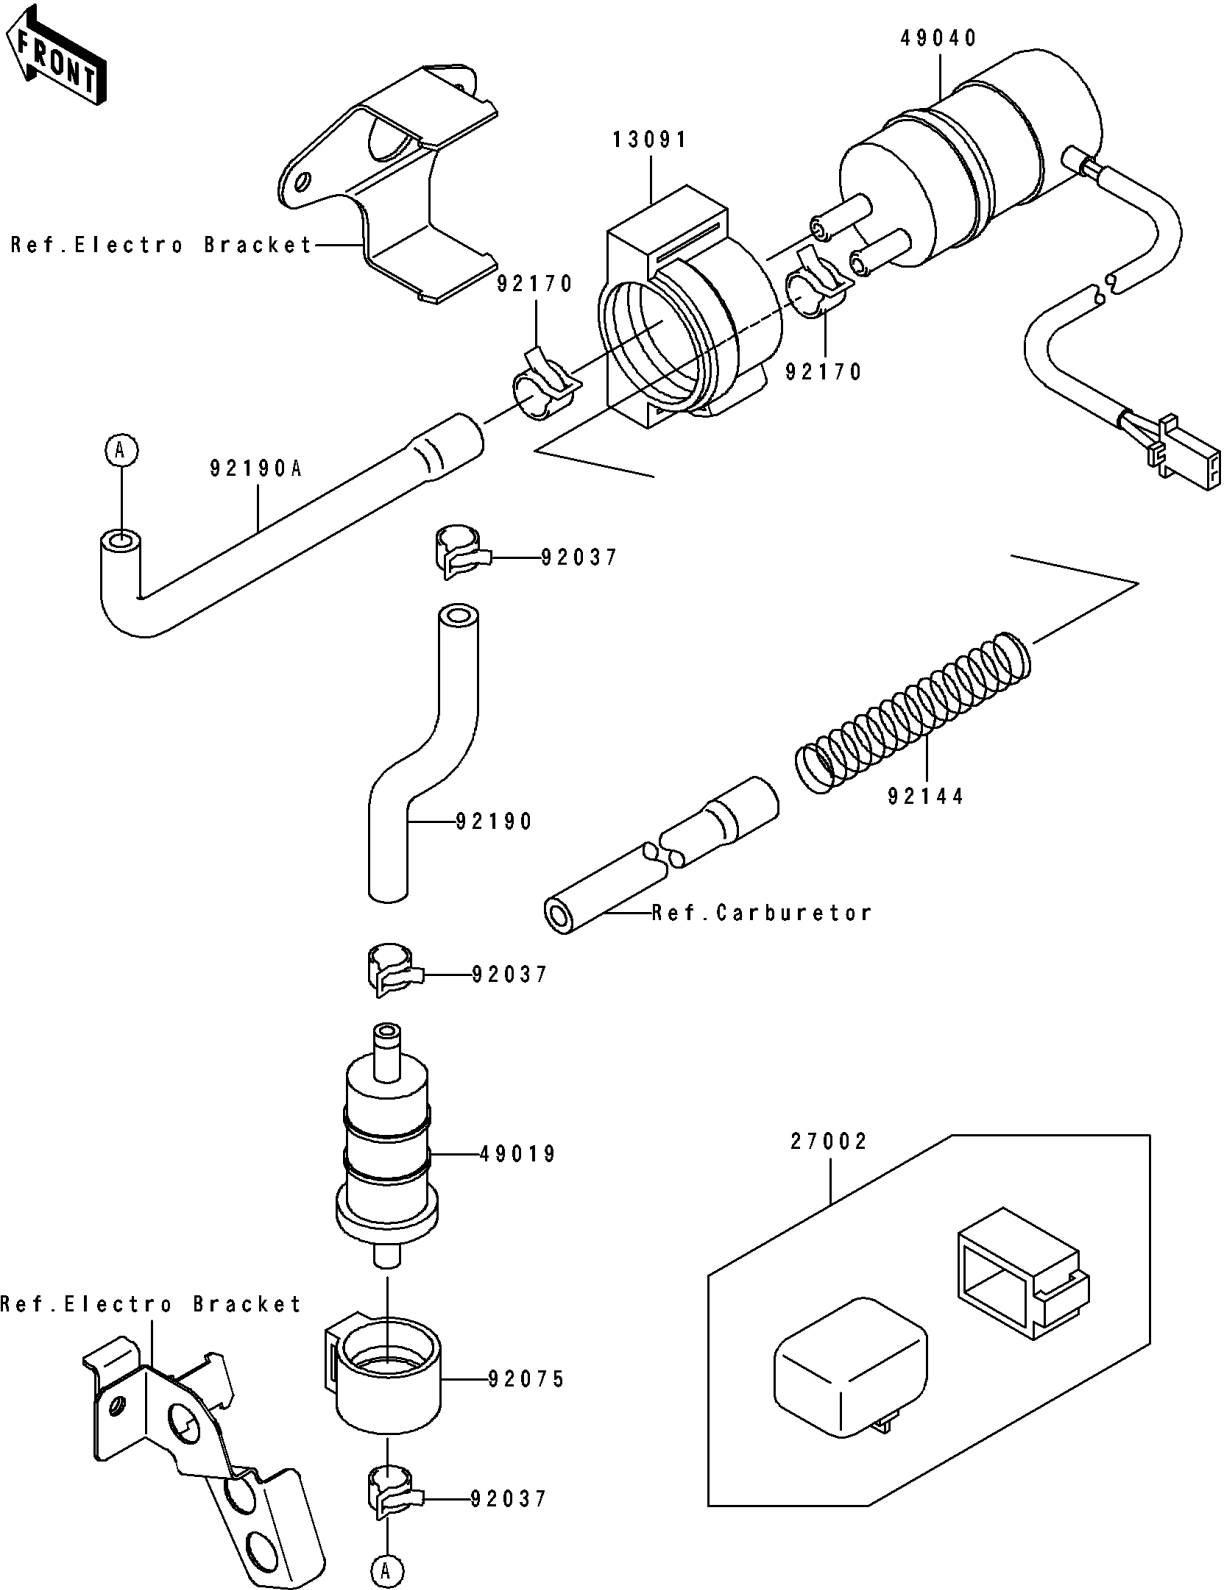

1994 Ninja® ZX™ -7 PARTS DIAGRAM

Fuel Pump

E1520

1994 Ninja® ZX™-7 PARTS LIST

Fuel Pump

ITEM NAME	PART NUMBER	QUANTITY
HOLDER,FUEL PUMP (Ref # 13091)	13091-1738	1
RELAY-ASSY (Ref # 27002)	27002-1065	1
FILTER-FUEL (Ref # 49019)	49019-1055	1
PUMP-FUEL (Ref # 49040)	49040-1061	1
CLAMP (Ref # 92037)	92037-1181	3
DAMPER,FUEL FILTER (Ref # 92075)	92075-1853	1
SPRING,HOSE PROTECTOR (Ref # 92144)	92144-1746	1
CLAMP (Ref # 92170)	92170-1118	2
TUBE,FILTER (Ref # 92190)	92190-1383	1
TUBE,PUMP,L=145 (Ref # 92190A)	92190-1402	1