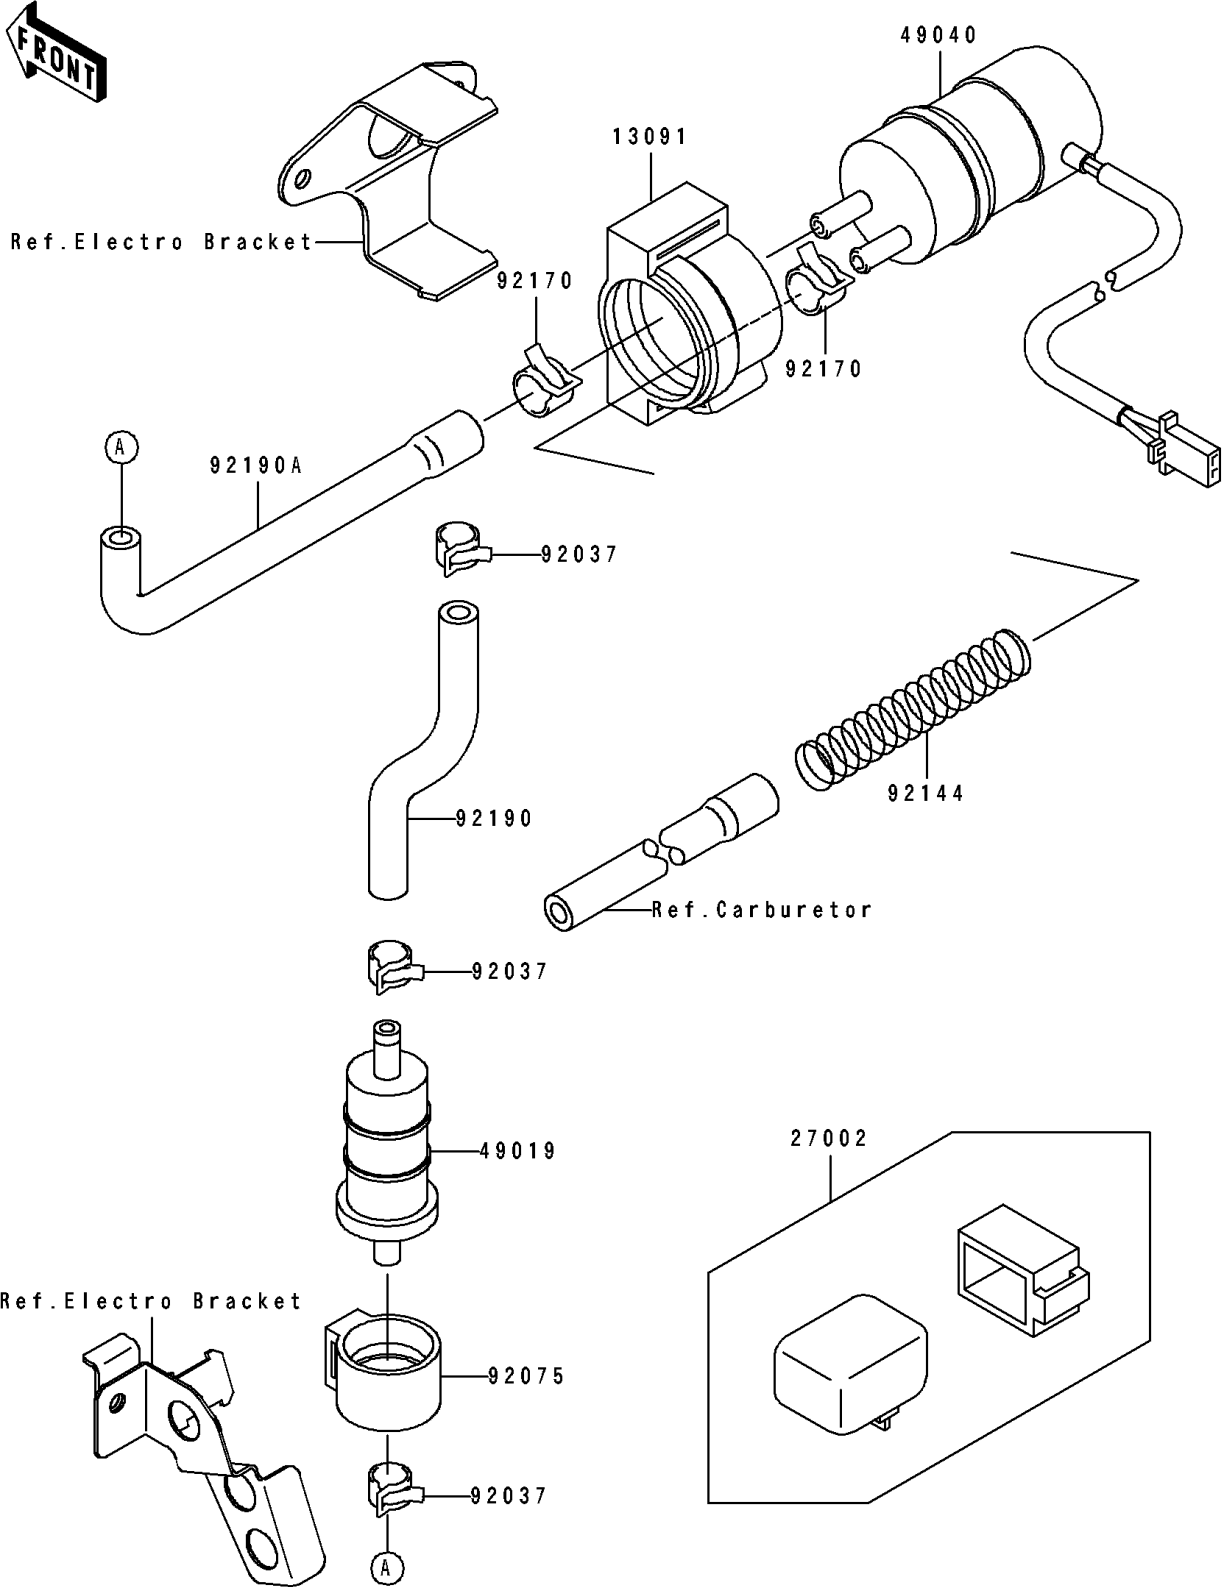

1995 Ninja® ZX™ -7 PARTS DIAGRAM

Fuel Pump

E1520

1995 Ninja® ZX™-7 PARTS LIST

Fuel Pump

ITEM NAME	PART NUMBER	QUANTITY
HOLDER,FUEL PUMP (Ref # 13091)	13091-1738	1
RELAY-ASSY (Ref # 27002)	27002-1065	1
FILTER-FUEL (Ref # 49019)	49019-1055	1
PUMP-FUEL (Ref # 49040)	49040-1061	1
CLAMP (Ref # 92037)	92037-1181	3
DAMPER,FUEL FILTER (Ref # 92075)	92075-1853	1
SPRING,HOSE PROTECTOR (Ref # 92144)	92144-1746	1
CLAMP (Ref # 92170)	92170-1118	2
TUBE,FILTER (Ref # 92190)	92190-1383	1
TUBE,PUMP,L=145 (Ref # 92190A)	92190-1402	1