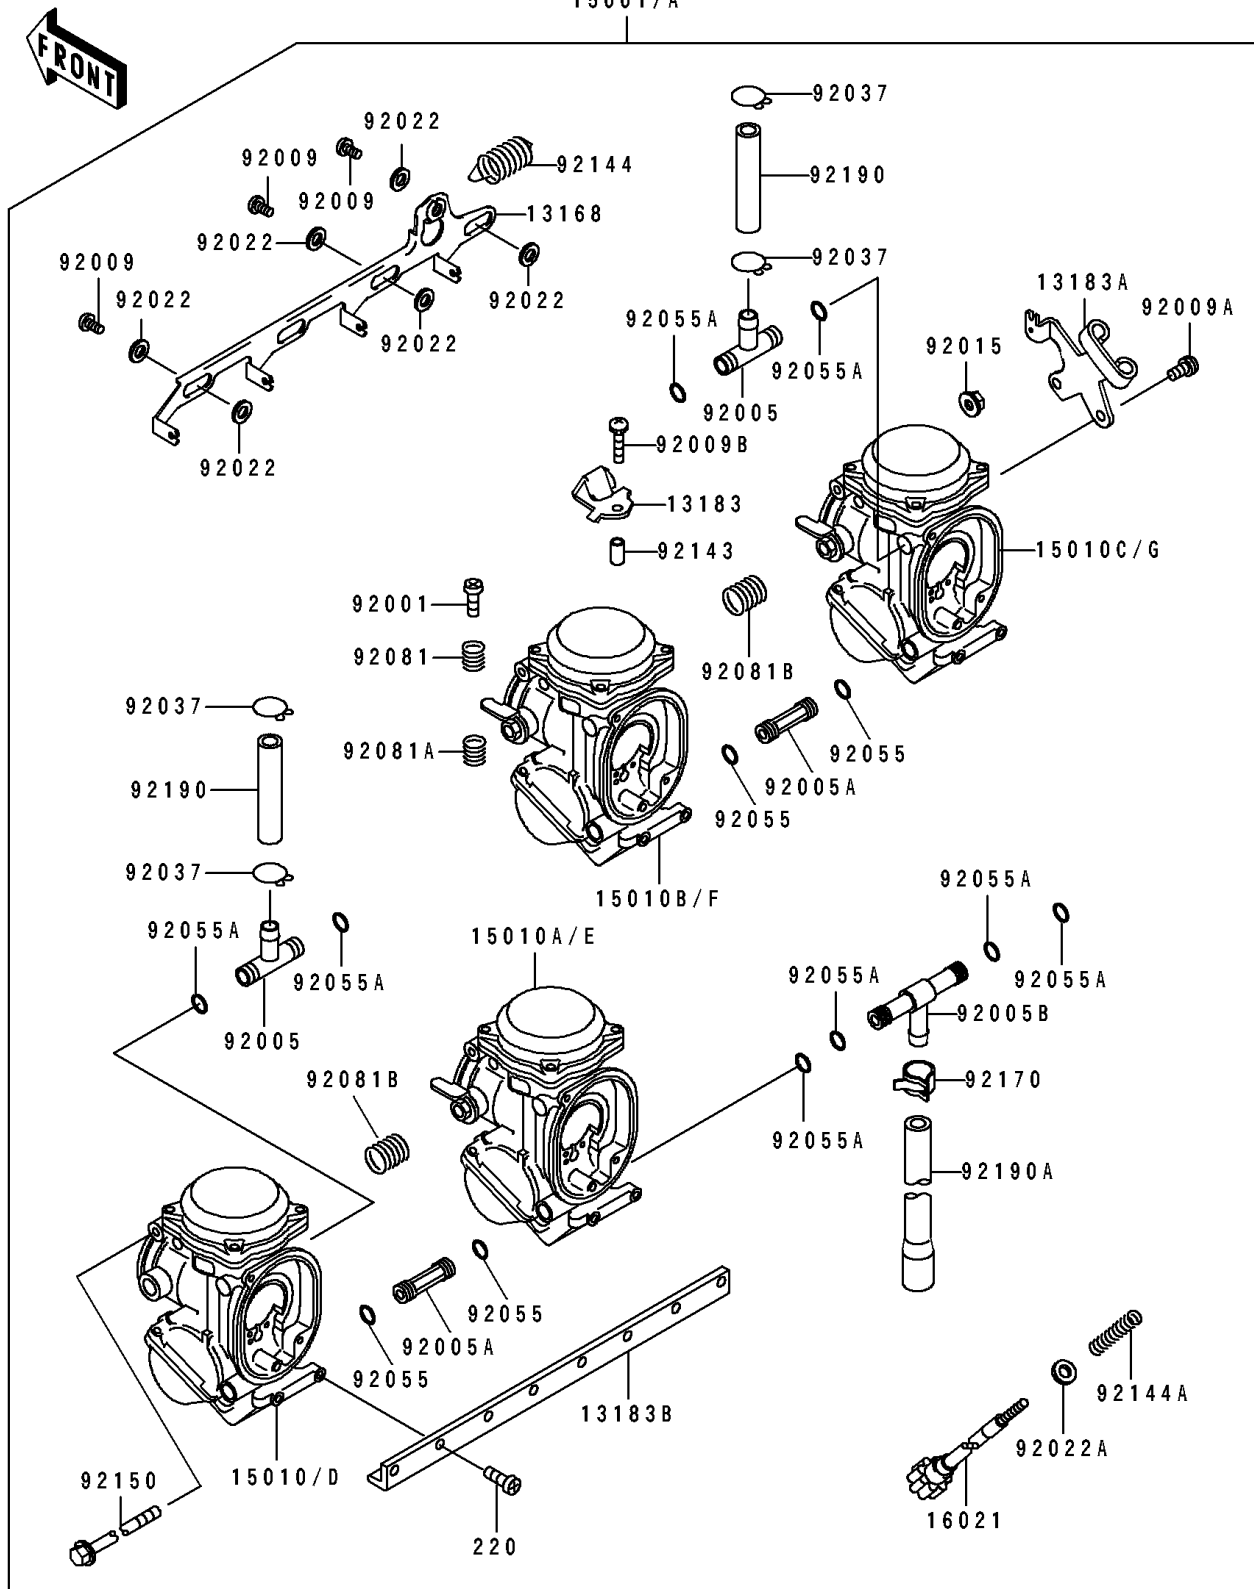

1994 Ninja® ZX™ -7 PARTS DIAGRAM

Carburetor

15001/A

E1611

1994 Ninja® ZX™-7 PARTS LIST

Carburetor

ITEM NAME	PART NUMBER	QUANTITY
LEVER,STARTER (Ref # 13168)	13168-1483	1
PLATE,STARTER CABLE (Ref # 13183)	13183-1592	1
PLATE,THROTTLE CABLE (Ref # 13183A)	13183-1610	1
PLATE,CARBURETOR,LWR (Ref # 13183B)	13183-1727	1
CARBURETOR-ASSY (Ref # 15001)	15001-1796	1
CARBURETOR-ASSY (Ref # 15001A)	15001-1799	1
CARBURETOR,LH,OUTSIDE (Ref # 15010)	15010-1457	1
CARBURETOR,LH,INSIDE (Ref # 15010A)	15010-1458	1
CARBURETOR,RH,INSIDE (Ref # 15010B)	15010-1459	1
CARBURETOR,RH,OUTSIDE (Ref # 15010C)	15010-1460	1
CARBURETOR,LH,OUTSIDE (Ref # 15010D)	15010-1461	1
CARBURETOR,LH,INSIDE (Ref # 15010E)	15010-1462	1
CARBURETOR,RH,INSIDE (Ref # 15010F)	15010-1463	1
CARBURETOR,RH,OUTSIDE (Ref # 15010G)	15010-1464	1
SCREW-THROTTLE STOP (Ref # 16021)	16021-1145	1
BOLT,THROTTLE ADJUST (Ref # 92001)	92001-1998	3
FITTING,T-TYPE (Ref # 92005)	92005-1125	2
FITTING (Ref # 92005A)	92005-1157	2
FITTING,T-TYPE (Ref # 92005B)	92005-1190	1
SCREW (Ref # 92009)	92009-1262	3
SCREW (Ref # 92009A)	92009-1597	1
SCREW,4X18 (Ref # 92009B)	92009-1632	1
NUT,FLANGED,5MM (Ref # 92015)	92015-1259	1
WASHER,6.1X11X0.8,POLYACETAL (Ref # 92022)	92022-1199	6
WASHER,PLAIN,STOP SPRING (Ref # 92022A)	92022-1480	1
CLAMP,TUBE (Ref # 92037)	92037-1531	4
RING-O (Ref # 92055)	92055-1004	4
RING-O,FUEL FITTING (Ref # 92055A)	92055-1223	8
SPRING,THROTTLE ADJUST UPP (Ref # 92081)	92081-1620	3

1994 Ninja® ZX™-7 PARTS LIST

Carburetor

ITEM NAME	PART NUMBER	QUANTITY
SPRING,THROTTLE ADJUST LWR (Ref # 92081A)	92081-1621	3
SPRING,THROTTLE ADJUST CNT (Ref # 92081B)	92081-1622	2
COLLAR,4X5.2X9.6 (Ref # 92143)	92143-1265	1
SPRING,STARTER LEVER (Ref # 92144)	92144-1547	1
SPRING,THROTTLE ADJUST (Ref # 92144A)	92144-1625	1
BOLT,5X305 (Ref # 92150)	92150-1211	1
CLAMP,TUBE (Ref # 92170)	92170-1051	1
TUBE,7X11X30 (Ref # 92190)	92190-1050	2
TUBE,7.3X12.5X380 (Ref # 92190A)	92190-1410	1
SCREW-PAN-CROS,5X14 (Ref # 220)	220D0514	8