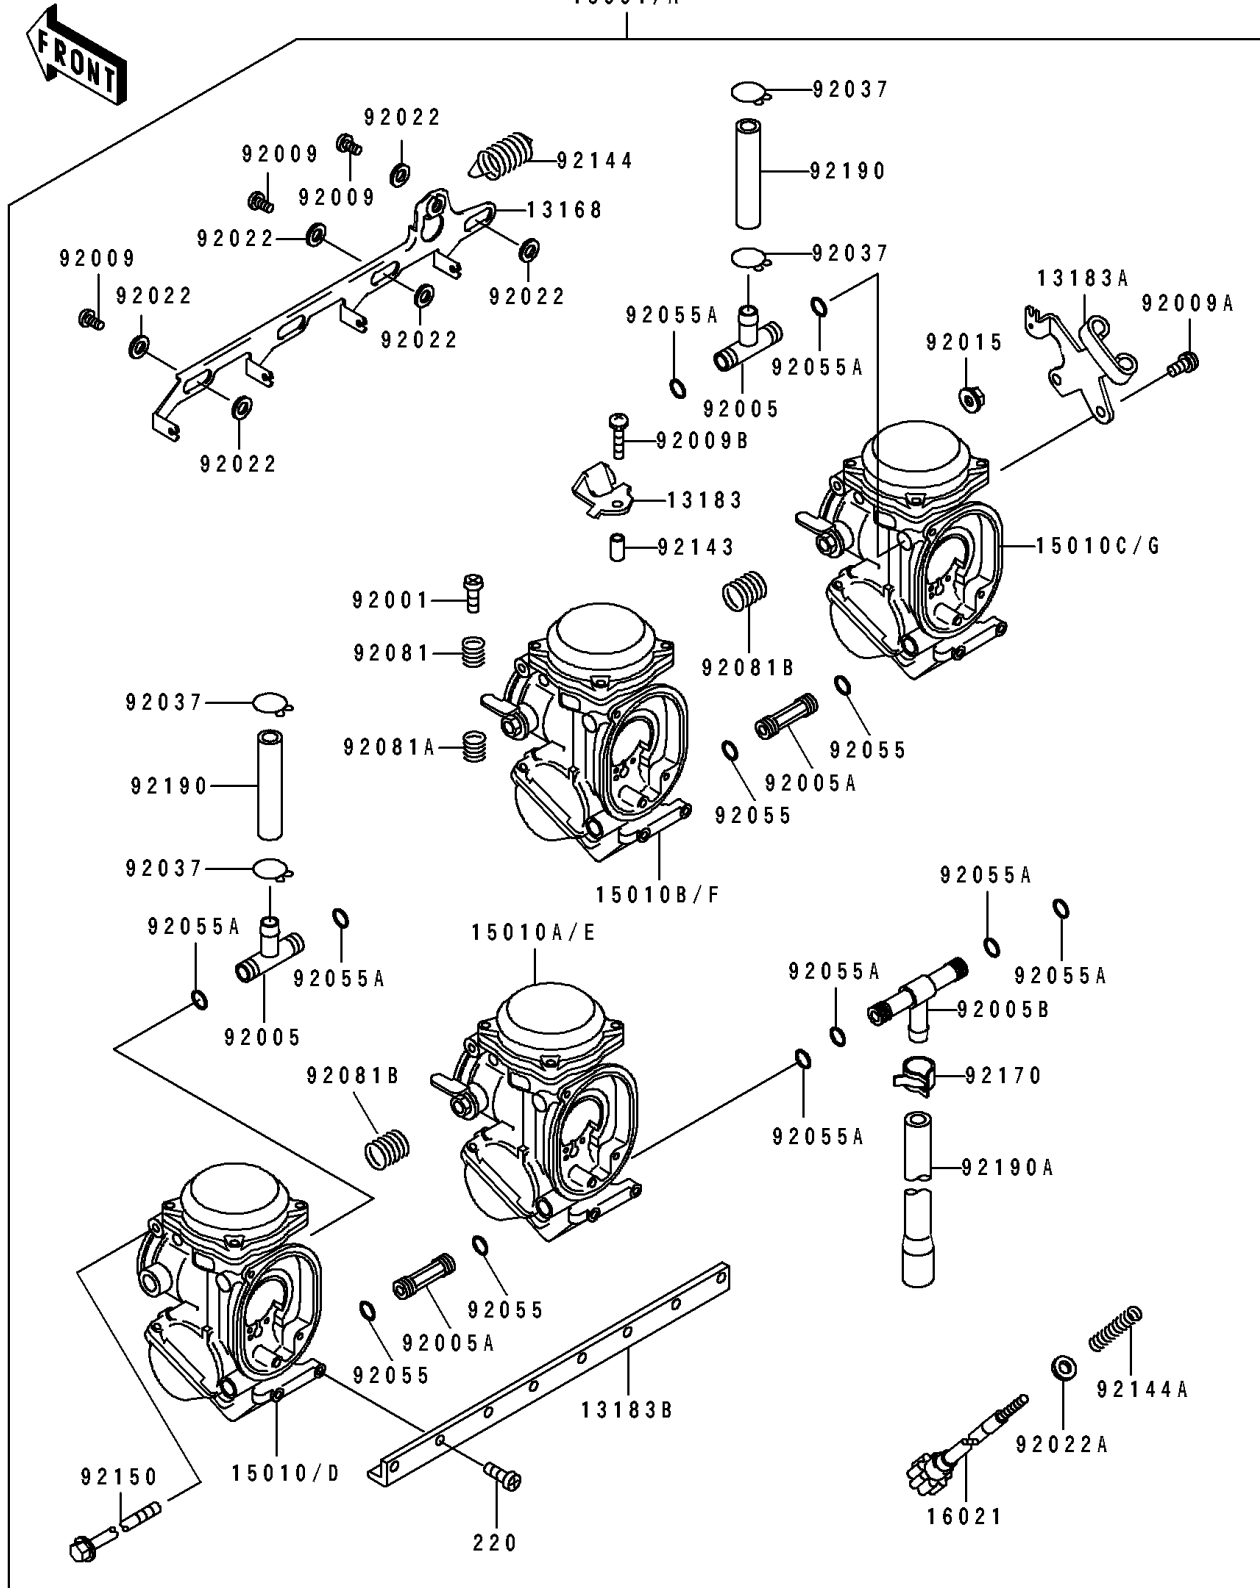

1995 Ninja[®] ZX[™] -7 PARTS DIAGRAM

Carburetor

15001/A

E1611

1995 Ninja® ZX™-7 PARTS LIST

Carburetor

ITEM NAME	PART NUMBER	QUANTITY
LEVER,STARTER (Ref # 13168)	13168-1483	1
PLATE,STARTER CABLE (Ref # 13183)	13183-1592	1
PLATE,THROTTLE CABLE (Ref # 13183A)	13183-1610	1
PLATE,CARBURETOR,LWR (Ref # 13183B)	13183-1727	1
CARBURETOR-ASSY (Ref # 15001)	15001-1796	1
CARBURETOR-ASSY (Ref # 15001A)	15001-1799	1
CARBURETOR,LH,OUTSIDE (Ref # 15010)	15010-1457	1
CARBURETOR,LH,INSIDE (Ref # 15010A)	15010-1458	1
CARBURETOR,RH,INSIDE (Ref # 15010B)	15010-1459	1
CARBURETOR,RH,OUTSIDE (Ref # 15010C)	15010-1460	1
CARBURETOR,LH,OUTSIDE (Ref # 15010D)	15010-1461	1
CARBURETOR,LH,INSIDE (Ref # 15010E)	15010-1462	1
CARBURETOR,RH,INSIDE (Ref # 15010F)	15010-1463	1
CARBURETOR,RH,OUTSIDE (Ref # 15010G)	15010-1464	1
SCREW-THROTTLE STOP (Ref # 16021)	16021-1145	1
BOLT,THROTTLE ADJUST (Ref # 92001)	92001-1998	3
FITTING,T-TYPE (Ref # 92005)	92005-1125	2
FITTING (Ref # 92005A)	92005-1157	2
FITTING,T-TYPE (Ref # 92005B)	92005-1190	1
SCREW (Ref # 92009)	92009-1262	3
SCREW (Ref # 92009A)	92009-1597	1
SCREW,4X18 (Ref # 92009B)	92009-1632	1
NUT,FLANGED,5MM (Ref # 92015)	92015-1259	1
WASHER,6.1X11X0.8,POLYACETAL (Ref # 92022)	92022-1199	6
WASHER,PLAIN,STOP SPRING (Ref # 92022A)	92022-1480	1
CLAMP,TUBE (Ref # 92037)	92037-1531	4
RING-O (Ref # 92055)	92055-1004	4
RING-O,FUEL FITTING (Ref # 92055A)	92055-1223	8
SPRING,THROTTLE ADJUST UPP (Ref # 92081)	92081-1620	3

1995 Ninja® ZX™-7 PARTS LIST

Carburetor

ITEM NAME	PART NUMBER	QUANTITY
SPRING,THROTTLE ADJUST LWR (Ref # 92081A)	92081-1621	3
SPRING,THROTTLE ADJUST CNT (Ref # 92081B)	92081-1622	2
COLLAR,4X5.2X9.6 (Ref # 92143)	92143-1265	1
SPRING,STARTER LEVER (Ref # 92144)	92144-1547	1
SPRING,THROTTLE ADJUST (Ref # 92144A)	92144-1625	1
BOLT,5X305 (Ref # 92150)	92150-1211	1
CLAMP,TUBE (Ref # 92170)	92170-1051	1
TUBE,7X11X30 (Ref # 92190)	92190-1050	2
TUBE,7.3X12.5X380 (Ref # 92190A)	92190-1410	1
SCREW-PAN-CROS,5X14 (Ref # 220)	220D0514	8