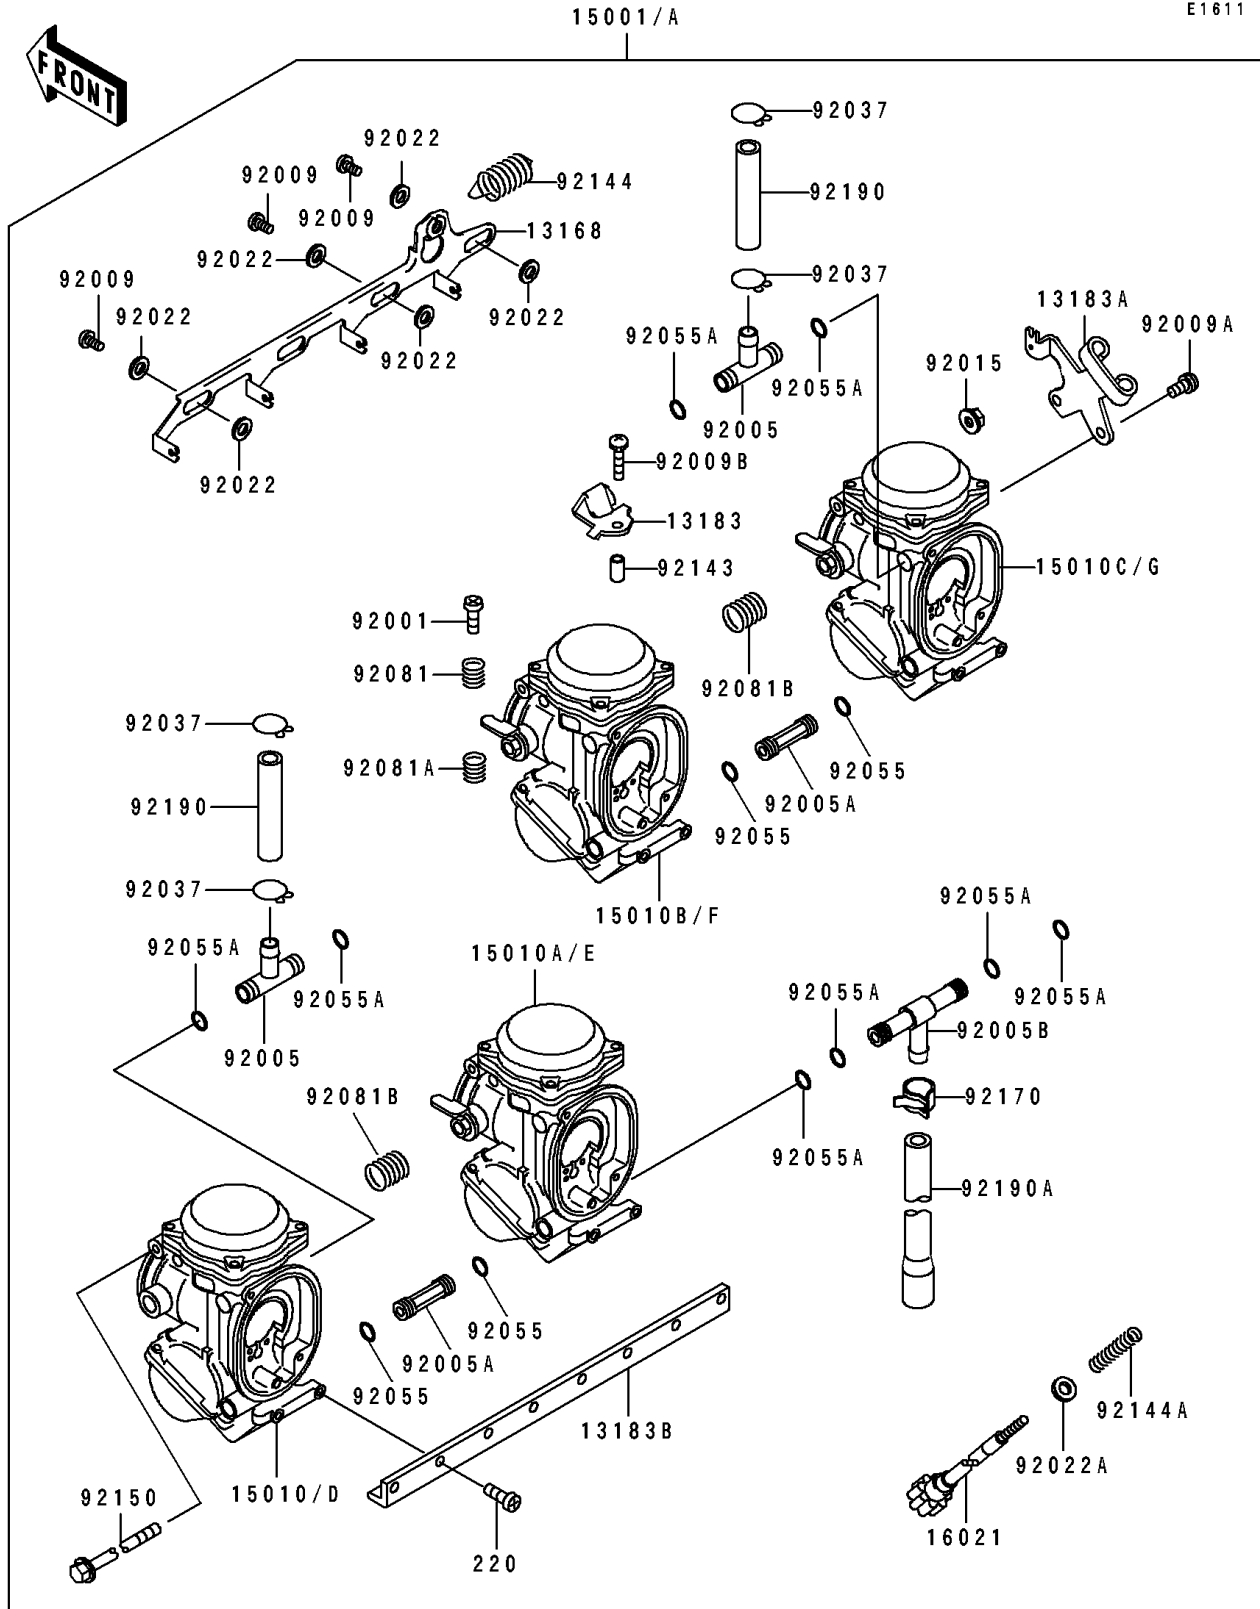

1995 Ninja® ZX™ -7 PARTS DIAGRAM

Carburetor

E1611

1995 Ninja® ZX™ -7 PARTS LIST

Carburetor

ITEM NAME	PART NUMBER	QUANTITY
LEVER,STARTER (Ref # 13168)	13168-1483	1
PLATE,STARTER CABLE (Ref # 13183)	13183-1592	1
PLATE,THROTTLE CABLE (Ref # 13183A)	13183-1610	1
PLATE,CARBURETOR,LWR (Ref # 13183B)	13183-1727	1
CARBURETOR-ASSY (Ref # 15001)	15001-1796	1
CARBURETOR-ASSY (Ref # 15001A)	15001-1799	1
CARBURETOR,LH,OUTSIDE (Ref # 15010)	15010-1457	1
CARBURETOR,LH,INSIDE (Ref # 15010A)	15010-1458	1
CARBURETOR,RH,INSIDE (Ref # 15010B)	15010-1459	1
CARBURETOR,RH,OUTSIDE (Ref # 15010C)	15010-1460	1
CARBURETOR,LH,OUTSIDE (Ref # 15010D)	15010-1461	1
CARBURETOR,LH,INSIDE (Ref # 15010E)	15010-1462	1
CARBURETOR,RH,INSIDE (Ref # 15010F)	15010-1463	1
CARBURETOR,RH,OUTSIDE (Ref # 15010G)	15010-1464	1
SCREW-THROTTLE STOP (Ref # 16021)	16021-1145	1
BOLT,THROTTLE ADJUST (Ref # 92001)	92001-1998	3
FITTING,T-TYPE (Ref # 92005)	92005-1125	2
FITTING (Ref # 92005A)	92005-1157	2
FITTING,T-TYPE (Ref # 92005B)	92005-1190	1
SCREW (Ref # 92009)	92009-1262	3
SCREW (Ref # 92009A)	92009-1597	1
SCREW,4X18 (Ref # 92009B)	92009-1632	1
NUT,FLANGED,5MM (Ref # 92015)	92015-1259	1
WASHER,6.1X11X0.8,POLYACETAL (Ref # 92022)	92022-1199	6
WASHER,PLAIN,STOP SPRING (Ref # 92022A)	92022-1480	1
CLAMP,TUBE (Ref # 92037)	92037-1531	4
RING-O (Ref # 92055)	92055-1004	4
RING-O,FUEL FITTING (Ref # 92055A)	92055-1223	8
SPRING,THROTTLE ADJUST UPP (Ref # 92081)	92081-1620	3

1995 Ninja® ZX™ -7 PARTS LIST

Carburetor

ITEM NAME	PART NUMBER	QUANTITY
SPRING,THROTTLE ADJUST LWR (Ref # 92081A)	92081-1621	3
SPRING,THROTTLE ADJUST CNT (Ref # 92081B)	92081-1622	2
COLLAR,4X5.2X9.6 (Ref # 92143)	92143-1265	1
SPRING,STARTER LEVER (Ref # 92144)	92144-1547	1
SPRING,THROTTLE ADJUST (Ref # 92144A)	92144-1625	1
BOLT,5X305 (Ref # 92150)	92150-1211	1
CLAMP,TUBE (Ref # 92170)	92170-1051	1
TUBE,7X11X30 (Ref # 92190)	92190-1050	2
TUBE,7.3X12.5X380 (Ref # 92190A)	92190-1410	1
SCREW-PAN-CROS,5X14 (Ref # 220)	220D0514	8