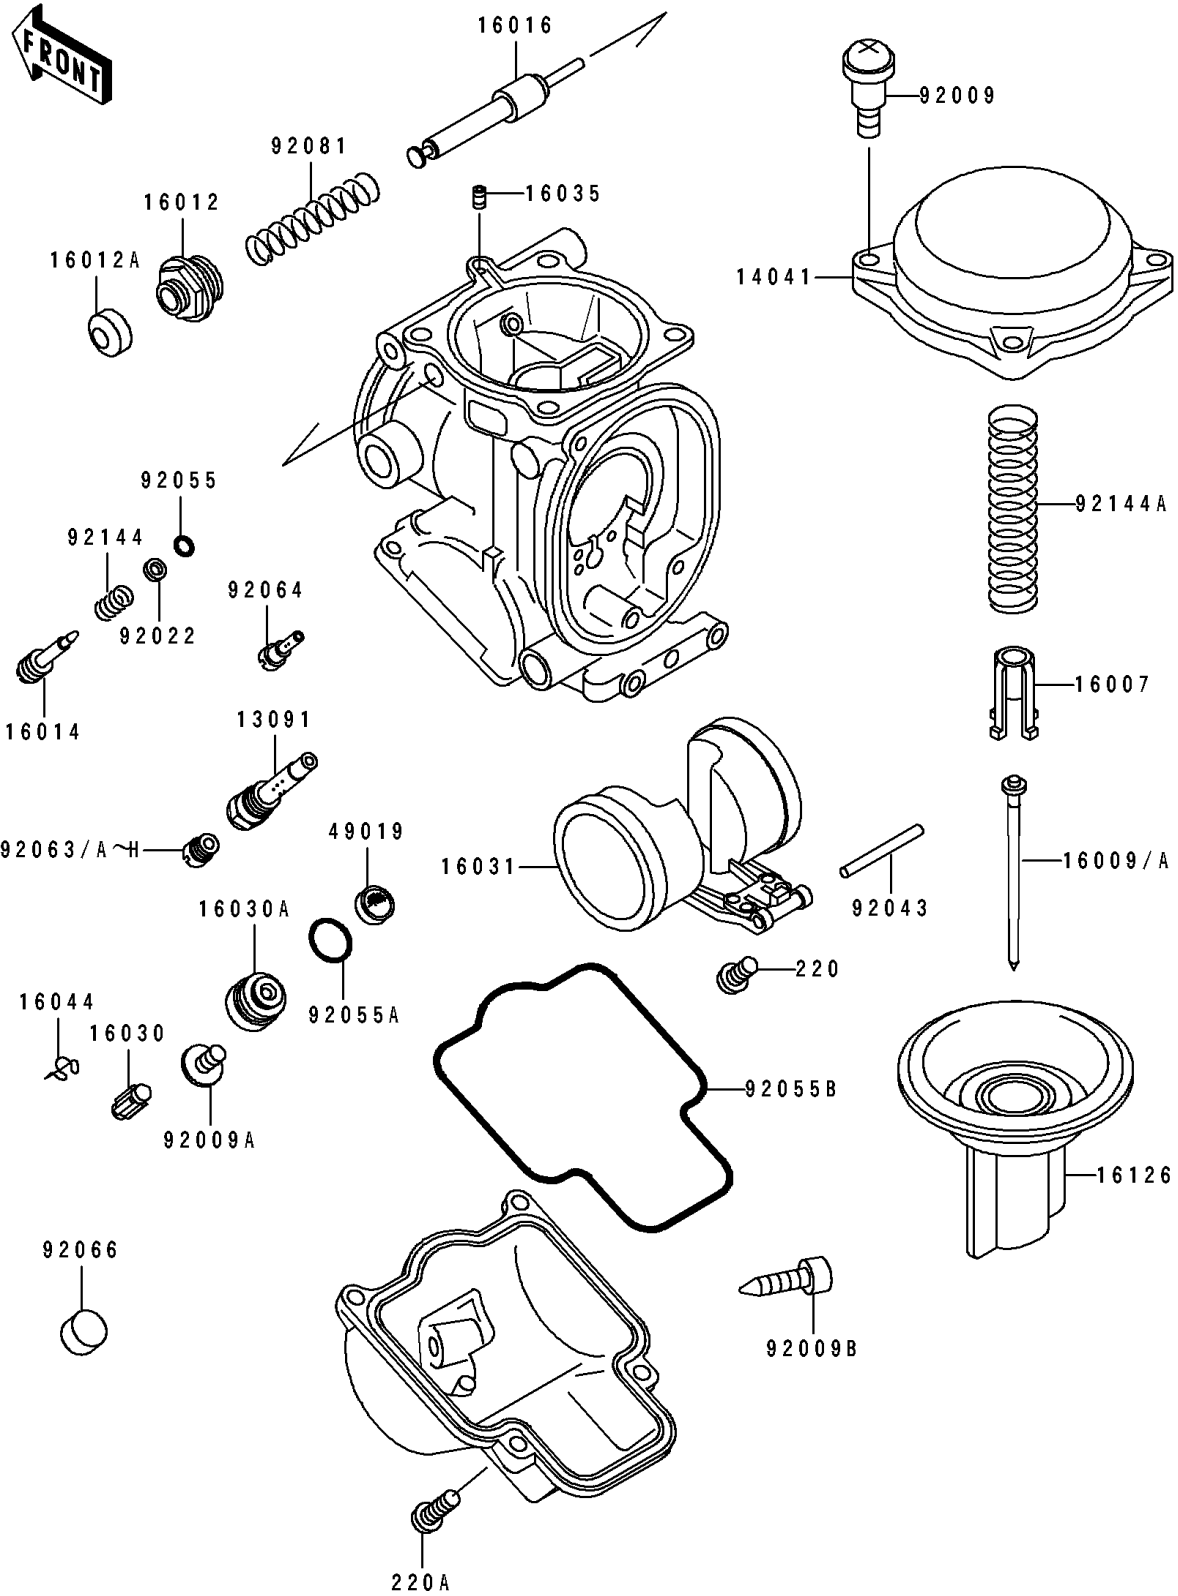

1993 Ninja® ZX™ -7 PARTS DIAGRAM

Carburetor Parts

E1612

1993 Ninja® ZX™ -7 PARTS LIST

Carburetor Parts

ITEM NAME	PART NUMBER	QUANTITY
HOLDER,NEEDLE JET (Ref # 13091)	13091-1837	4
COVER-COMP,MIXING (Ref # 14041)	14041-1100	4
SEAT-SPRING,VALVE (Ref # 16007)	16007-1117	4
NEEDLE-JET,N74E (Ref # 16009)	16009-1778	2
NEEDLE-JET,N14I (Ref # 16009A)	16009-1779	2
CAP-STARTER PLUNGER (Ref # 16012)	16012-1051	4
CAP-STARTER PLUNGER (Ref # 16012A)	16012-1052	4
SCREW-PILOT AIR (Ref # 16014)	16014-1073	4
PLUNGER,STARTER (Ref # 16016)	16016-1061	4
VALVE-FLOAT (Ref # 16030)	16030-1007	4
SEAT-VALVE,FLOAT (Ref # 16030A)	16030-1068	4
FLOAT (Ref # 16031)	16031-1070	4
JET-AIR,LEAK (Ref # 16035)	16035-1055	4
CLAMP,FLOAT VALVE (Ref # 16044)	16044-007	4
VALVE,VACUUM (Ref # 16126)	16126-1237	4
FILTER-FUEL,STRAINER (Ref # 49019)	49019-3707	4
SCREW,4X4.4 (Ref # 92009)	92009-1549	15
SCREW,4X8 (Ref # 92009A)	92009-1550	4
SCREW,DRAIN,M6X0.75 (Ref # 92009B)	92009-1551	4
WASHER,PLAIN (Ref # 92022)	92022-1003	4
PIN,FLOAT (Ref # 92043)	92043-1207	4
RING-O,PILOT ADJUST (Ref # 92055)	92055-1002	4
RING-O,VALVE SEAT (Ref # 92055A)	92055-1425	4
RING-O,FLOAT CHAMBER (Ref # 92055B)	92055-1426	4
JET-MAIN,#160 (Ref # 92063)	92063-1345	4
JET-MAIN,#165 (Ref # 92063A)	92063-1347	4
JET-MAIN,#170 (Ref # 92063B)	92063-1386	2
JET-MAIN,#175 (Ref # 92063C)	92063-1387	4
JET-MAIN,#180 (Ref # 92063D)	92063-1388	4

1993 Ninja® ZX™ -7 PARTS LIST

Carburetor Parts

ITEM NAME	PART NUMBER	QUANTITY
JET-MAIN,#185 (Ref # 92063E)	92063-1390	4
JET-MAIN,#190 (Ref # 92063F)	92063-1391	2
JET-MAIN,#195 (Ref # 92063G)	92063-1392	4
JET-MAIN,#200 (Ref # 92063H)	92063-1401	4
JET-PILOT,#38 (Ref # 92064)	92064-1050	4
PLUG,PILOT AIR SCREW,6.9X2 (Ref # 92066)	92066-1051	4
SPRING,STARTER PLUNGER (Ref # 92081)	92081-1761	4
SPRING,PILOT AIR SCREW (Ref # 92144)	92144-1349	4
SPRING,VACUUM VALVE (Ref # 92144A)	92144-1517	4
SCREW-PAN-CROS (Ref # 220)	220D0408	4
SCREW-PAN-CROS (Ref # 220A)	220D0414	16