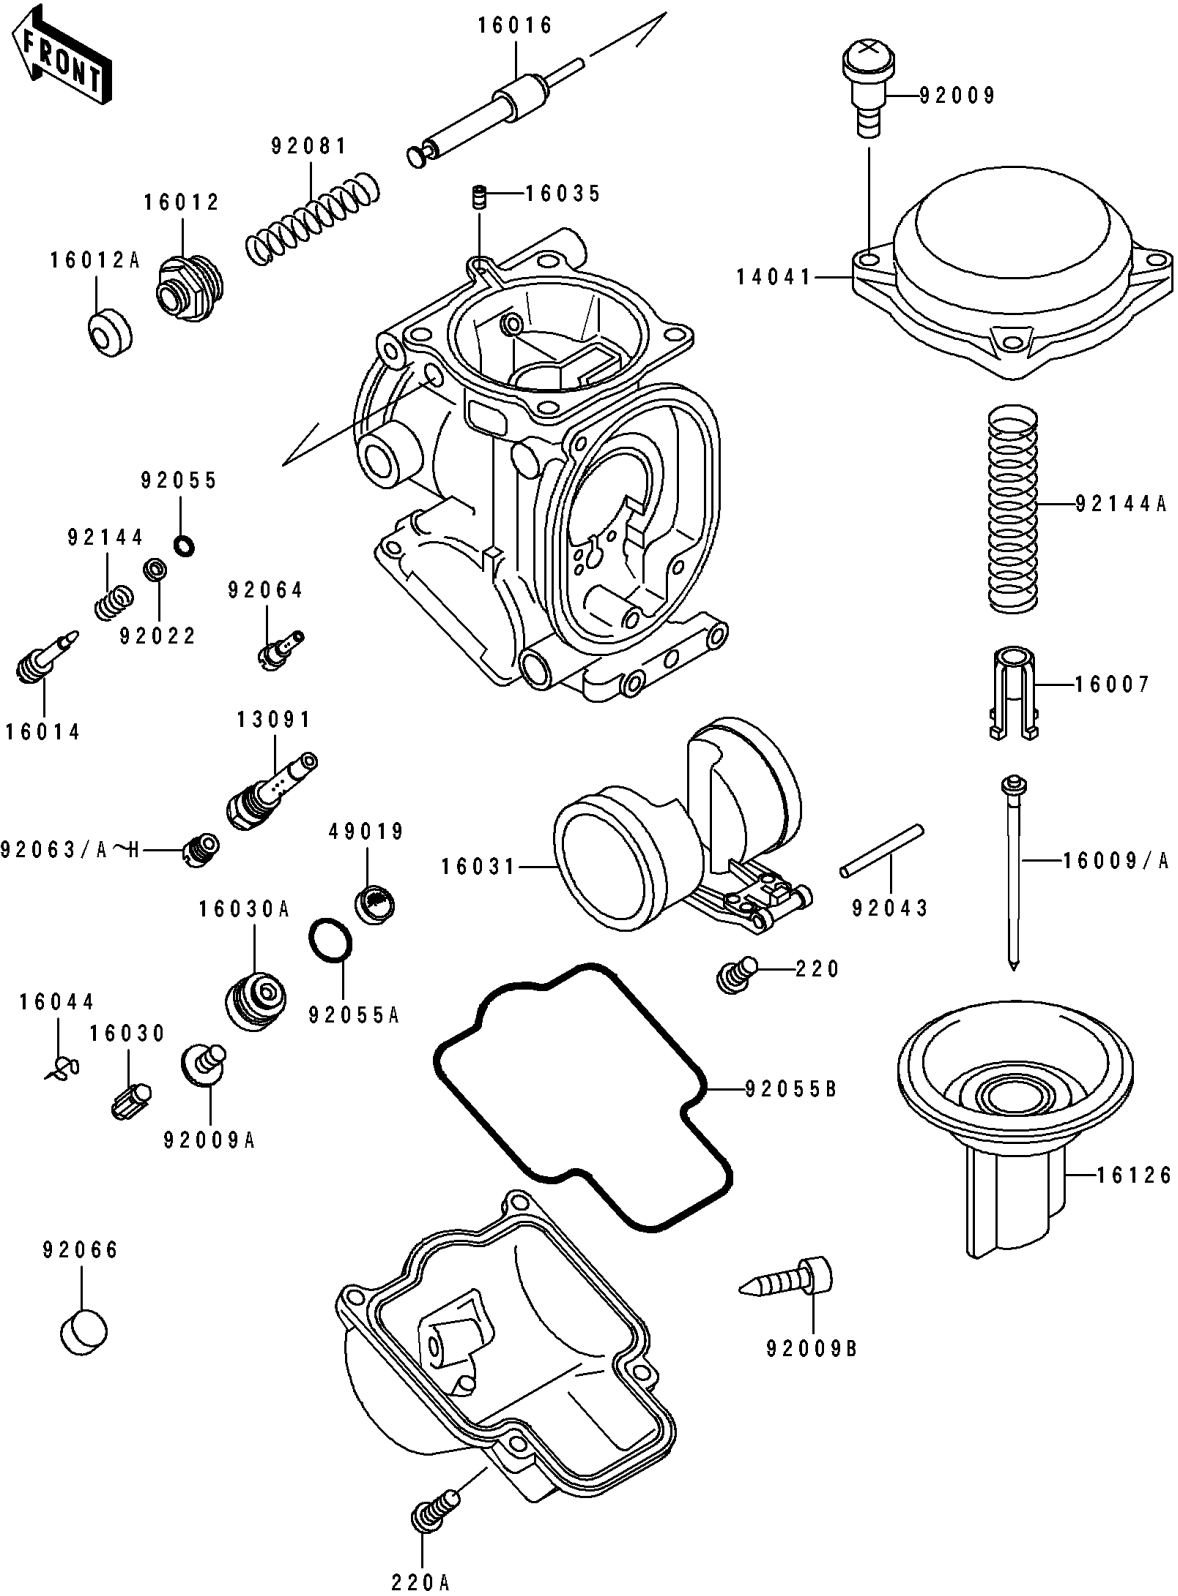

1994 Ninja® ZX™ -7 PARTS DIAGRAM

Carburetor Parts

E1612

1994 Ninja® ZX™-7 PARTS LIST

Carburetor Parts

ITEM NAME	PART NUMBER	QUANTITY
HOLDER,NEEDLE JET (Ref # 13091)	13091-1837	4
COVER-COMP,MIXING (Ref # 14041)	14041-1100	4
SEAT-SPRING,VALVE (Ref # 16007)	16007-1117	4
NEEDLE-JET,N74E (Ref # 16009)	16009-1778	2
NEEDLE-JET,N14I (Ref # 16009A)	16009-1779	2
CAP-STARTER PLUNGER (Ref # 16012)	16012-1051	4
CAP-STARTER PLUNGER (Ref # 16012A)	16012-1052	4
SCREW-PILOT AIR (Ref # 16014)	16014-1073	4
PLUNGER,STARTER (Ref # 16016)	16016-1061	4
VALVE-FLOAT (Ref # 16030)	16030-1007	4
SEAT-VALVE,FLOAT (Ref # 16030A)	16030-1068	4
FLOAT (Ref # 16031)	16031-1070	4
JET-AIR,LEAK (Ref # 16035)	16035-1055	4
CLAMP,FLOAT VALVE (Ref # 16044)	16044-007	4
VALVE,VACUUM (Ref # 16126)	16126-1237	4
FILTER-FUEL,STRAINER (Ref # 49019)	49019-3707	4
SCREW,4X4.4 (Ref # 92009)	92009-1549	15
SCREW,4X8 (Ref # 92009A)	92009-1550	4
SCREW,DRAIN,M6X0.75 (Ref # 92009B)	92009-1551	4
WASHER,PLAIN (Ref # 92022)	92022-1003	4
PIN,FLOAT (Ref # 92043)	92043-1207	4
RING-O,PILOT ADJUST (Ref # 92055)	92055-1002	4
RING-O,VALVE SEAT (Ref # 92055A)	92055-1425	4
RING-O,FLOAT CHAMBER (Ref # 92055B)	92055-1426	4
JET-MAIN,#160 (Ref # 92063)	92063-1345	4
JET-MAIN,#165 (Ref # 92063A)	92063-1347	4
JET-MAIN,#170 (Ref # 92063B)	92063-1386	2
JET-MAIN,#175 (Ref # 92063C)	92063-1387	4
JET-MAIN,#180 (Ref # 92063D)	92063-1388	4

1994 Ninja® ZX™ -7 PARTS LIST

Carburetor Parts

ITEM NAME	PART NUMBER	QUANTITY
JET-MAIN,#185 (Ref # 92063E)	92063-1390	4
JET-MAIN,#190 (Ref # 92063F)	92063-1391	2
JET-MAIN,#195 (Ref # 92063G)	92063-1392	4
JET-MAIN,#200 (Ref # 92063H)	92063-1401	4
JET-PILOT,#38 (Ref # 92064)	92064-1050	4
PLUG,PILOT AIR SCREW,6.9X2 (Ref # 92066)	92066-1051	4
SPRING,STARTER PLUNGER (Ref # 92081)	92081-1761	4
SPRING,PILOT AIR SCREW (Ref # 92144)	92144-1349	4
SPRING,VACUUM VALVE (Ref # 92144A)	92144-1517	4
SCREW-PAN-CROS (Ref # 220)	220D0408	4
SCREW-PAN-CROS (Ref # 220A)	220D0414	16