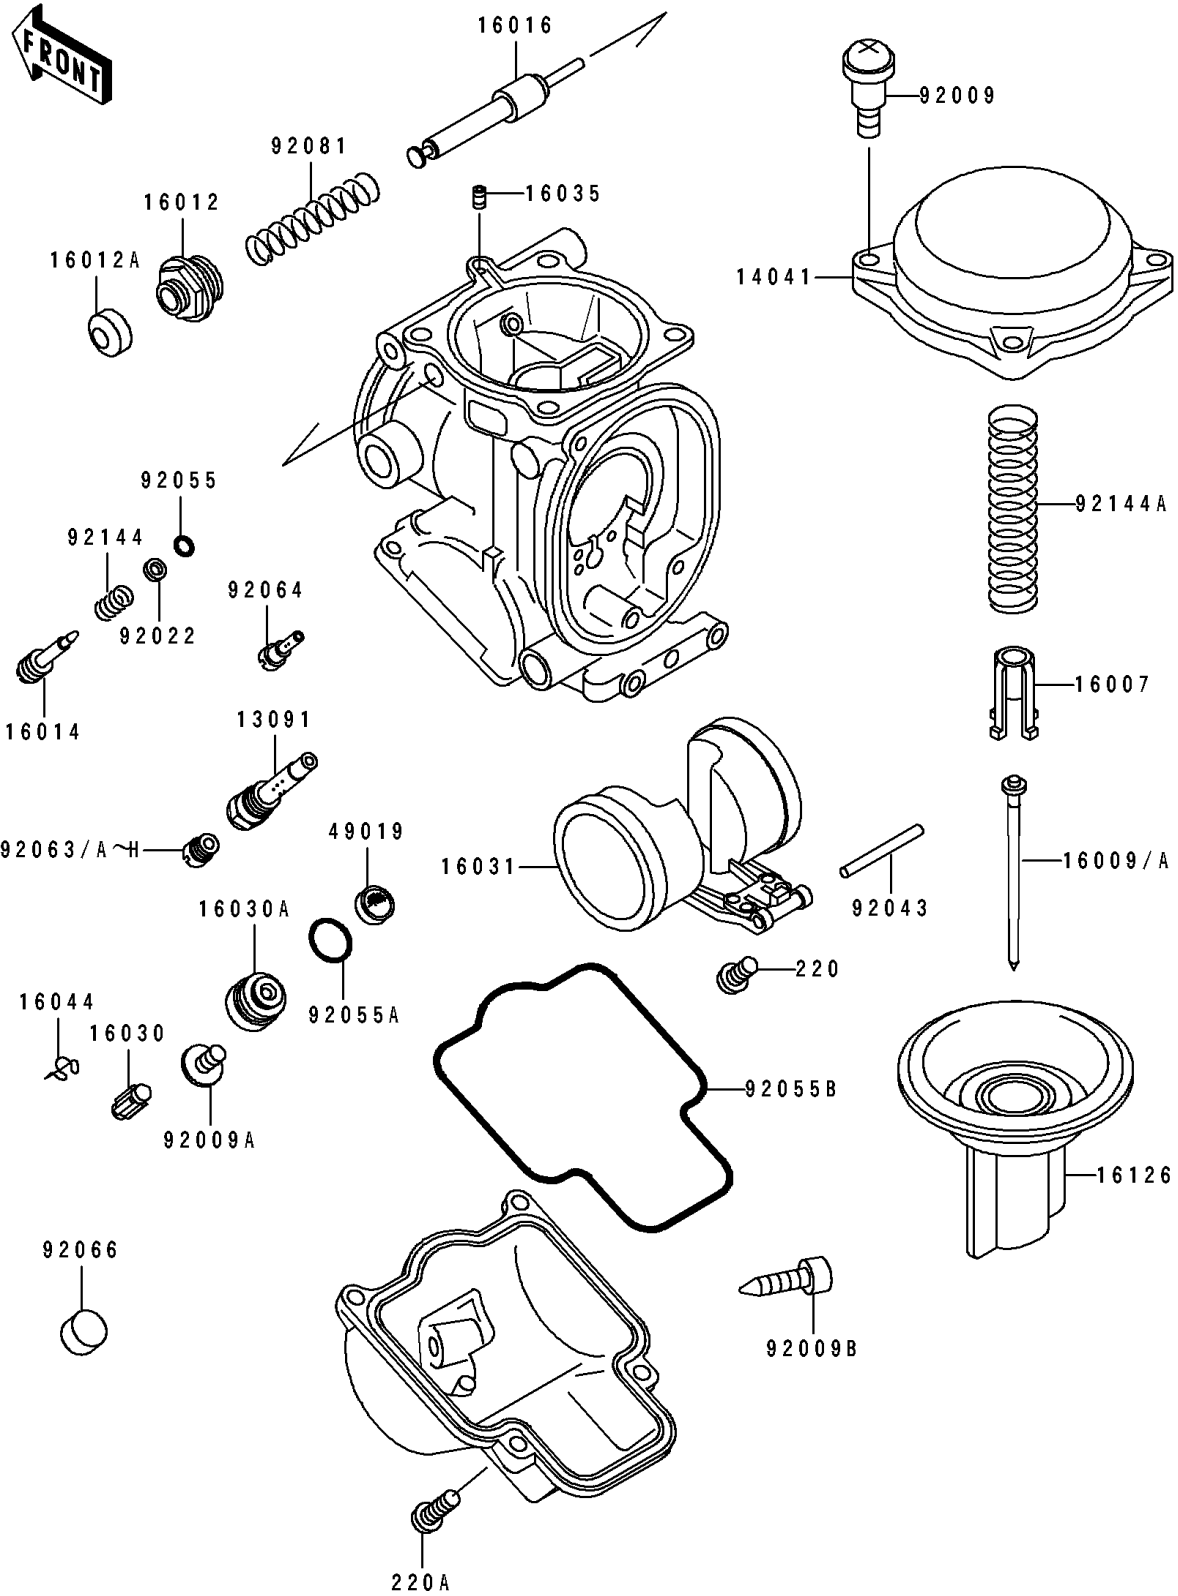

1995 Ninja[®] ZX[™]-7 PARTS DIAGRAM

Carburetor Parts

E1612

1995 Ninja® ZX™ -7 PARTS LIST

Carburetor Parts

ITEM NAME	PART NUMBER	QUANTITY
HOLDER,NEEDLE JET (Ref # 13091)	13091-1837	4
COVER-COMP,MIXING (Ref # 14041)	14041-1100	4
SEAT-SPRING,VALVE (Ref # 16007)	16007-1117	4
NEEDLE-JET,N74E (Ref # 16009)	16009-1778	2
NEEDLE-JET,N14I (Ref # 16009A)	16009-1779	2
CAP-STARTER PLUNGER (Ref # 16012)	16012-1051	4
CAP-STARTER PLUNGER (Ref # 16012A)	16012-1052	4
SCREW-PILOT AIR (Ref # 16014)	16014-1073	4
PLUNGER,STARTER (Ref # 16016)	16016-1061	4
VALVE-FLOAT (Ref # 16030)	16030-1007	4
SEAT-VALVE,FLOAT (Ref # 16030A)	16030-1068	4
FLOAT (Ref # 16031)	16031-1070	4
JET-AIR,LEAK (Ref # 16035)	16035-1055	4
CLAMP,FLOAT VALVE (Ref # 16044)	16044-007	4
VALVE,VACUUM (Ref # 16126)	16126-1237	4
FILTER-FUEL,STRAINER (Ref # 49019)	49019-3707	4
SCREW,4X4.4 (Ref # 92009)	92009-1549	15
SCREW,4X8 (Ref # 92009A)	92009-1550	4
SCREW,DRAIN,M6X0.75 (Ref # 92009B)	92009-1551	4
WASHER,PLAIN (Ref # 92022)	92022-1003	4
PIN,FLOAT (Ref # 92043)	92043-1207	4
RING-O,PILOT ADJUST (Ref # 92055)	92055-1002	4
RING-O,VALVE SEAT (Ref # 92055A)	92055-1425	4
RING-O,FLOAT CHAMBER (Ref # 92055B)	92055-1426	4
JET-MAIN,#160 (Ref # 92063)	92063-1345	4
JET-MAIN,#165 (Ref # 92063A)	92063-1347	4
JET-MAIN,#170 (Ref # 92063B)	92063-1386	2
JET-MAIN,#175 (Ref # 92063C)	92063-1387	4
JET-MAIN,#180 (Ref # 92063D)	92063-1388	4

1995 Ninja® ZX™ -7 PARTS LIST

Carburetor Parts

ITEM NAME	PART NUMBER	QUANTITY
JET-MAIN,#185 (Ref # 92063E)	92063-1390	4
JET-MAIN,#190 (Ref # 92063F)	92063-1391	2
JET-MAIN,#195 (Ref # 92063G)	92063-1392	4
JET-MAIN,#200 (Ref # 92063H)	92063-1401	4
JET-PILOT,#38 (Ref # 92064)	92064-1050	4
PLUG,PILOT AIR SCREW,6.9X2 (Ref # 92066)	92066-1051	4
SPRING,STARTER PLUNGER (Ref # 92081)	92081-1761	4
SPRING,PILOT AIR SCREW (Ref # 92144)	92144-1349	4
SPRING,VACUUM VALVE (Ref # 92144A)	92144-1517	4
SCREW-PAN-CROS (Ref # 220)	220D0408	4
SCREW-PAN-CROS (Ref # 220A)	220D0414	16