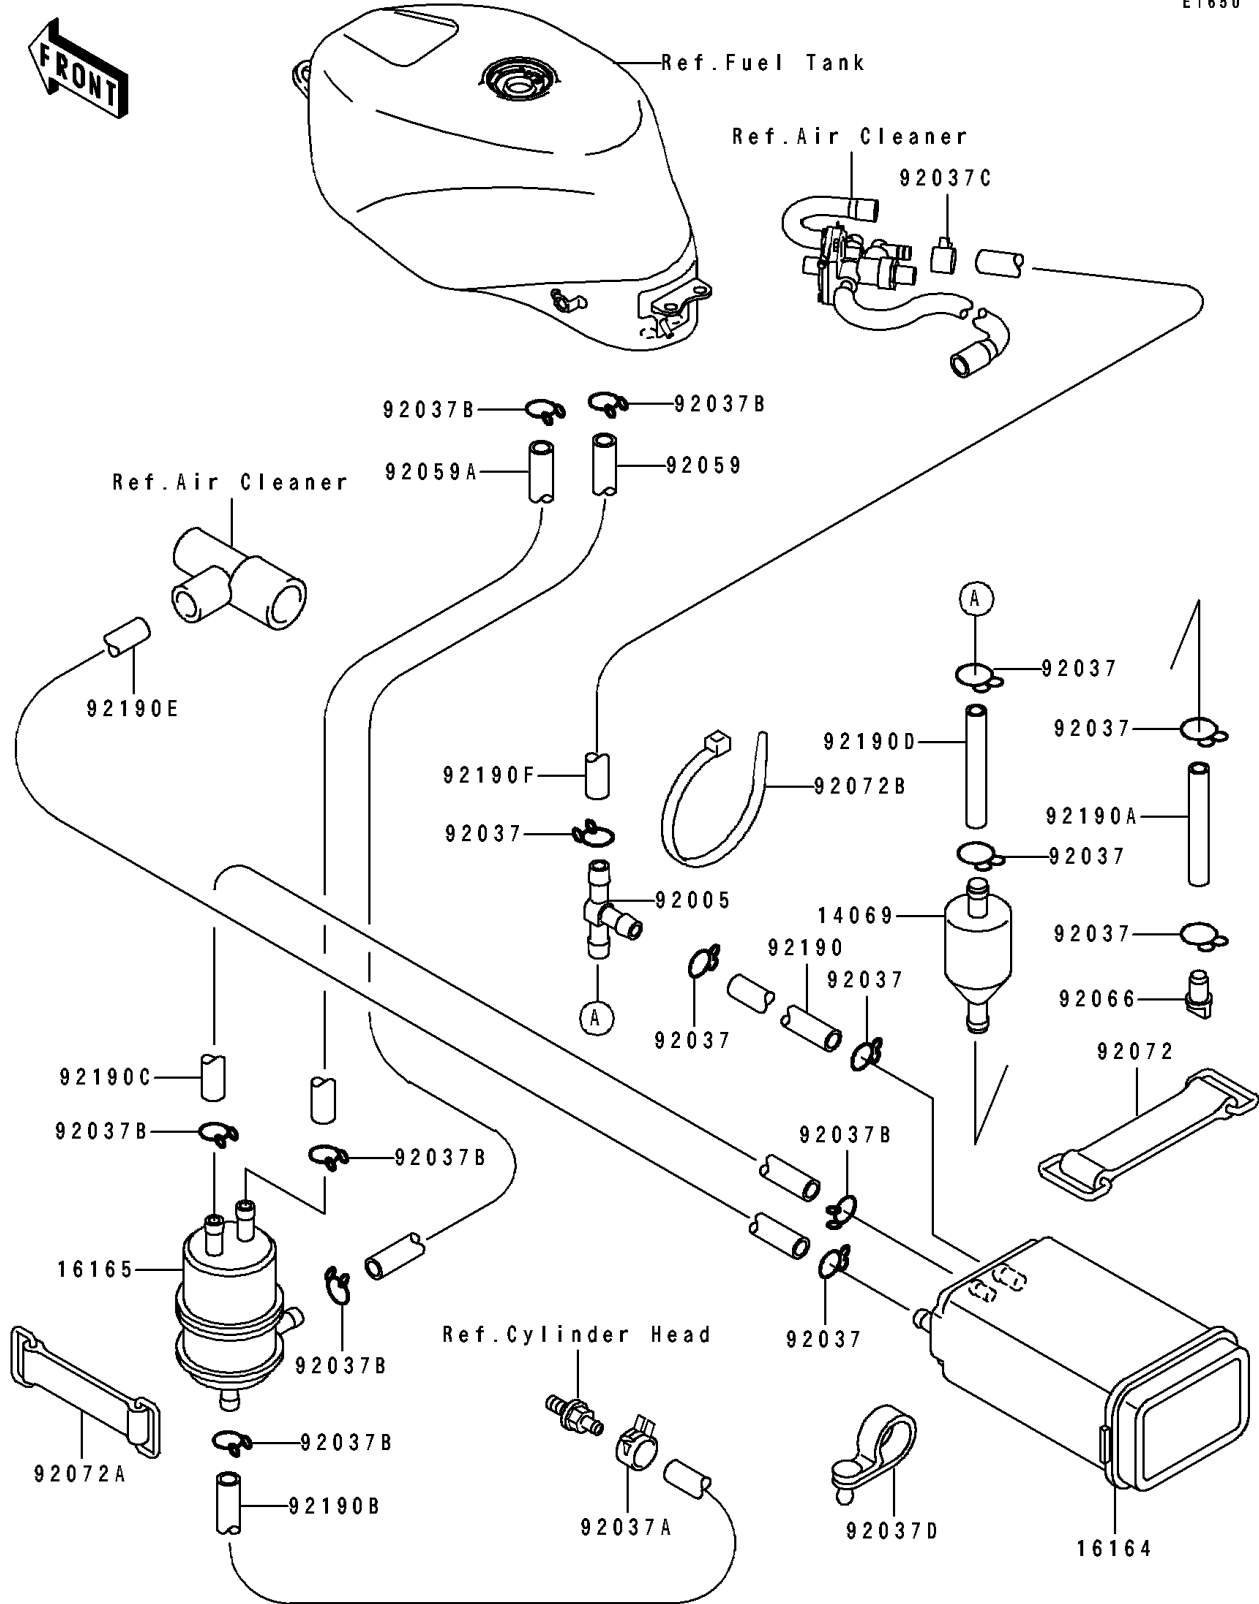

# 1994 Ninja® ZX™ -7 PARTS DIAGRAM

## Fuel Evaporative System

E1650

# 1994 Ninja® ZX™-7 PARTS LIST

## Fuel Evaporative System

ITEM NAME	PART NUMBER	QUANTITY
BREATHER (Ref # 14069)	14069-1051	1
CANISTER (Ref # 16164)	16164-1064	1
SEPARATOR (Ref # 16165)	16165-1001	1
FITTING,T-TYPE (Ref # 92005)	92005-1119	1
CLAMP,HOSE (Ref # 92037)	92037-1104	8
CLAMP,TUBE (Ref # 92037A)	92037-1461	1
CLAMP,TUBE (Ref # 92037B)	92037-147	7
CLAMP (Ref # 92037C)	92037-1861	1
CLAMP (Ref # 92037D)	92037-1903	1
TUBE,5X10X230,RED (Ref # 92059)	92059-1497	1
TUBE,5X10X140,BLUE (Ref # 92059A)	92059-1577	1
PLUG,DRAIN (Ref # 92066)	92066-1211	1
BAND,L=142.1 (Ref # 92072)	92072-006	1
BAND,L=50 (Ref # 92072A)	92072-066	1
BAND,L=185 (Ref # 92072B)	92072-1195	3
TUBE,7X12X840,YELLOW (Ref # 92190)	92190-1176	1
TUBE,7X12X160 (Ref # 92190A)	92190-1201	1
TUBE,5X10X438,WHITE (Ref # 92190B)	92190-1216	1
TUBE,5X10X668,BLUE (Ref # 92190C)	92190-1228	1
TUBE,7X12X110 (Ref # 92190D)	92190-1242	1
TUBE,7X12X1130,GREEN (Ref # 92190E)	92190-1251	1
TUBE,L=440,YELLOW (Ref # 92190F)	92190-1338	1