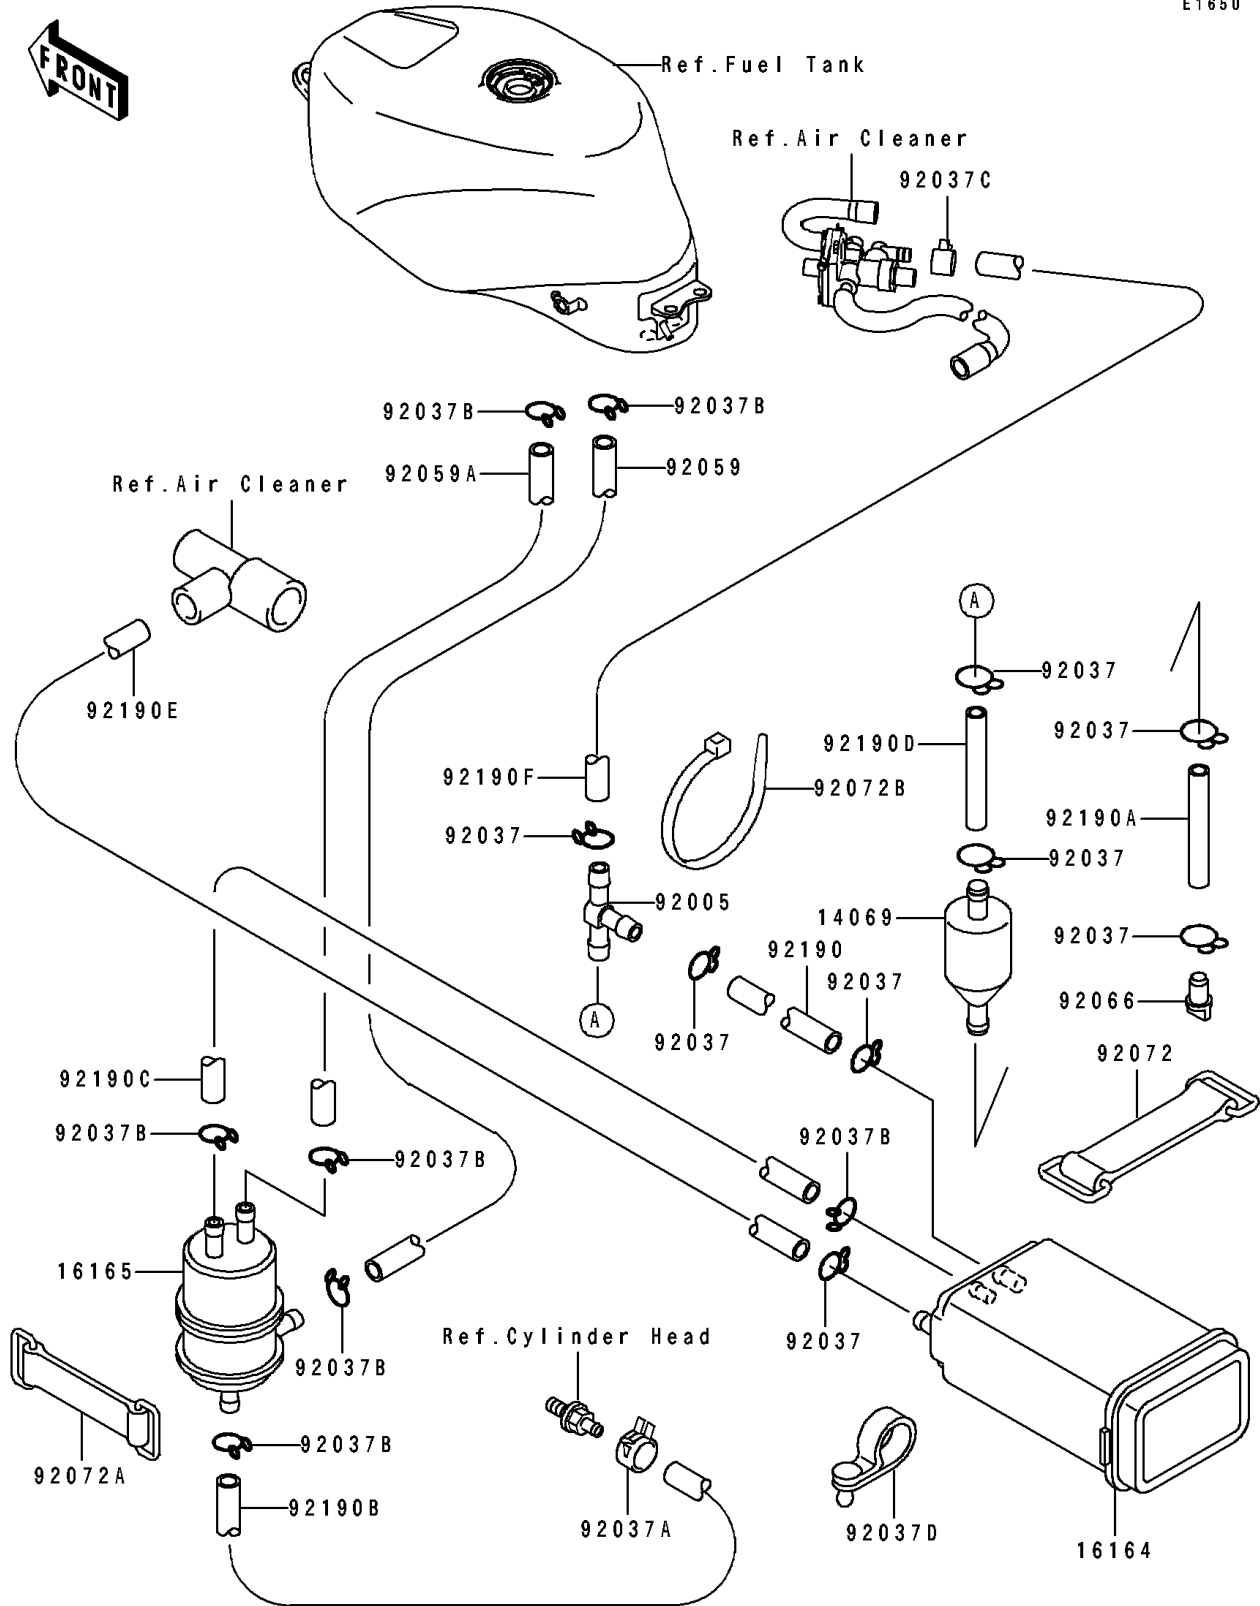

1994 Ninja® ZX™ -7 PARTS DIAGRAM

Fuel Evaporative System

E1650

1994 Ninja® ZX™-7 PARTS LIST

Fuel Evaporative System

ITEM NAME	PART NUMBER	QUANTITY
BREATHER (Ref # 14069)	14069-1051	1
CANISTER (Ref # 16164)	16164-1064	1
SEPARATOR (Ref # 16165)	16165-1001	1
FITTING,T-TYPE (Ref # 92005)	92005-1119	1
CLAMP,HOSE (Ref # 92037)	92037-1104	8
CLAMP,TUBE (Ref # 92037A)	92037-1461	1
CLAMP,TUBE (Ref # 92037B)	92037-147	7
CLAMP (Ref # 92037C)	92037-1861	1
CLAMP (Ref # 92037D)	92037-1903	1
TUBE,5X10X230,RED (Ref # 92059)	92059-1497	1
TUBE,5X10X140,BLUE (Ref # 92059A)	92059-1577	1
PLUG,DRAIN (Ref # 92066)	92066-1211	1
BAND,L=142.1 (Ref # 92072)	92072-006	1
BAND,L=50 (Ref # 92072A)	92072-066	1
BAND,L=185 (Ref # 92072B)	92072-1195	3
TUBE,7X12X840,YELLOW (Ref # 92190)	92190-1176	1
TUBE,7X12X160 (Ref # 92190A)	92190-1201	1
TUBE,5X10X438,WHITE (Ref # 92190B)	92190-1216	1
TUBE,5X10X668,BLUE (Ref # 92190C)	92190-1228	1
TUBE,7X12X110 (Ref # 92190D)	92190-1242	1
TUBE,7X12X1130,GREEN (Ref # 92190E)	92190-1251	1
TUBE,L=440,YELLOW (Ref # 92190F)	92190-1338	1