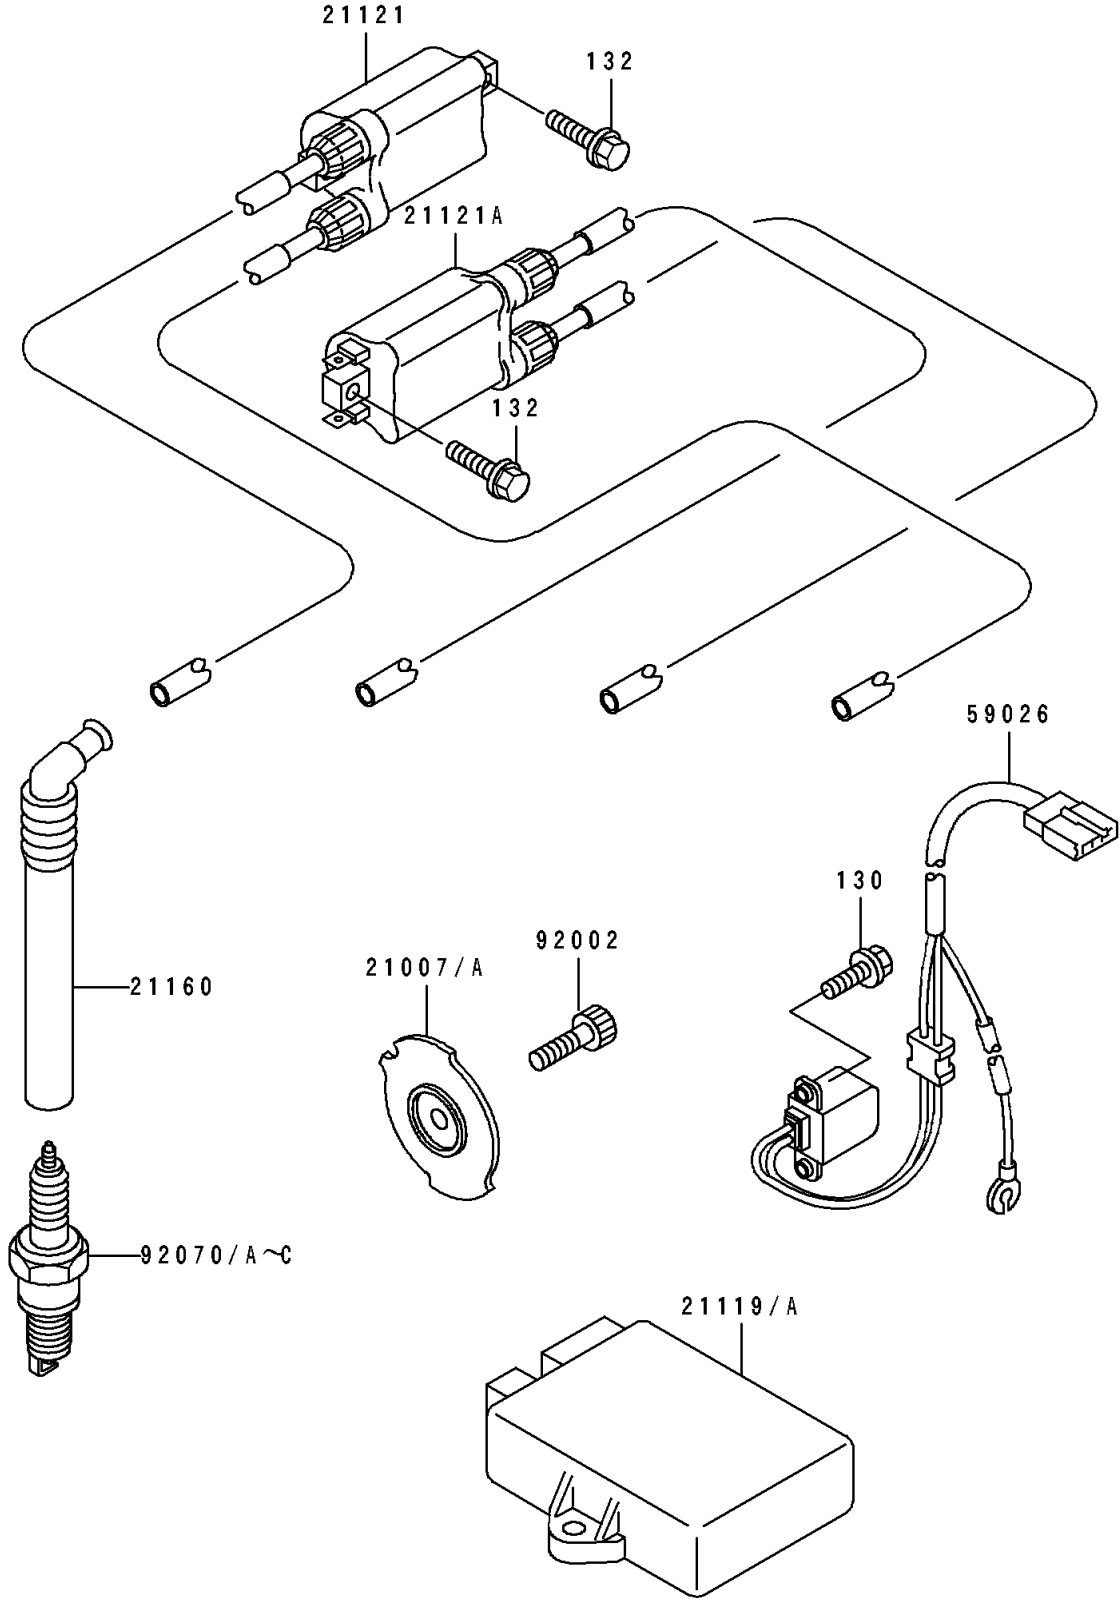

# 1993 Ninja® ZX™ -7 PARTS DIAGRAM

Ignition System

E1830

# 1993 Ninja® ZX™ -7 PARTS LIST

## Ignition System

ITEM NAME	PART NUMBER	QUANTITY
ROTOR,PULSING (Ref # 21007)	21007-1222	1
ROTOR,PULSING (Ref # 21007A)	21007-1227	1
IGNITER (Ref # 21119)	21119-1363	1
IGNITER (Ref # 21119A)	21119-1365	1
COIL-IGNITION,#1&#4 (Ref # 21121)	21121-1218	1
COIL-IGNITION,#2&#3 (Ref # 21121A)	21121-1219	1
CAP-ASSY-PLUG (Ref # 21160)	21160-1088	4
COIL-PULSING (Ref # 59026)	59026-1104	1
BOLT,SOCKET,8X20 (Ref # 92002)	92002-1178	1
PLUG-SPARK,CR9E(NGK) (Ref # 92070)	92070-1143	4
PLUG-SPARK,U27ESR-N(ND) (Ref # 92070A)		4
PLUG-SPARK,CR8E(NGK) (Ref # 92070B)	92070-1169	4
PLUG-SPARK,U24ESR-N(ND) (Ref # 92070C)		4
BOLT-FLANGED (Ref # 130)	130G0512	2
BOLT-FLANGED-SMALL (Ref # 132)	132G0625	4