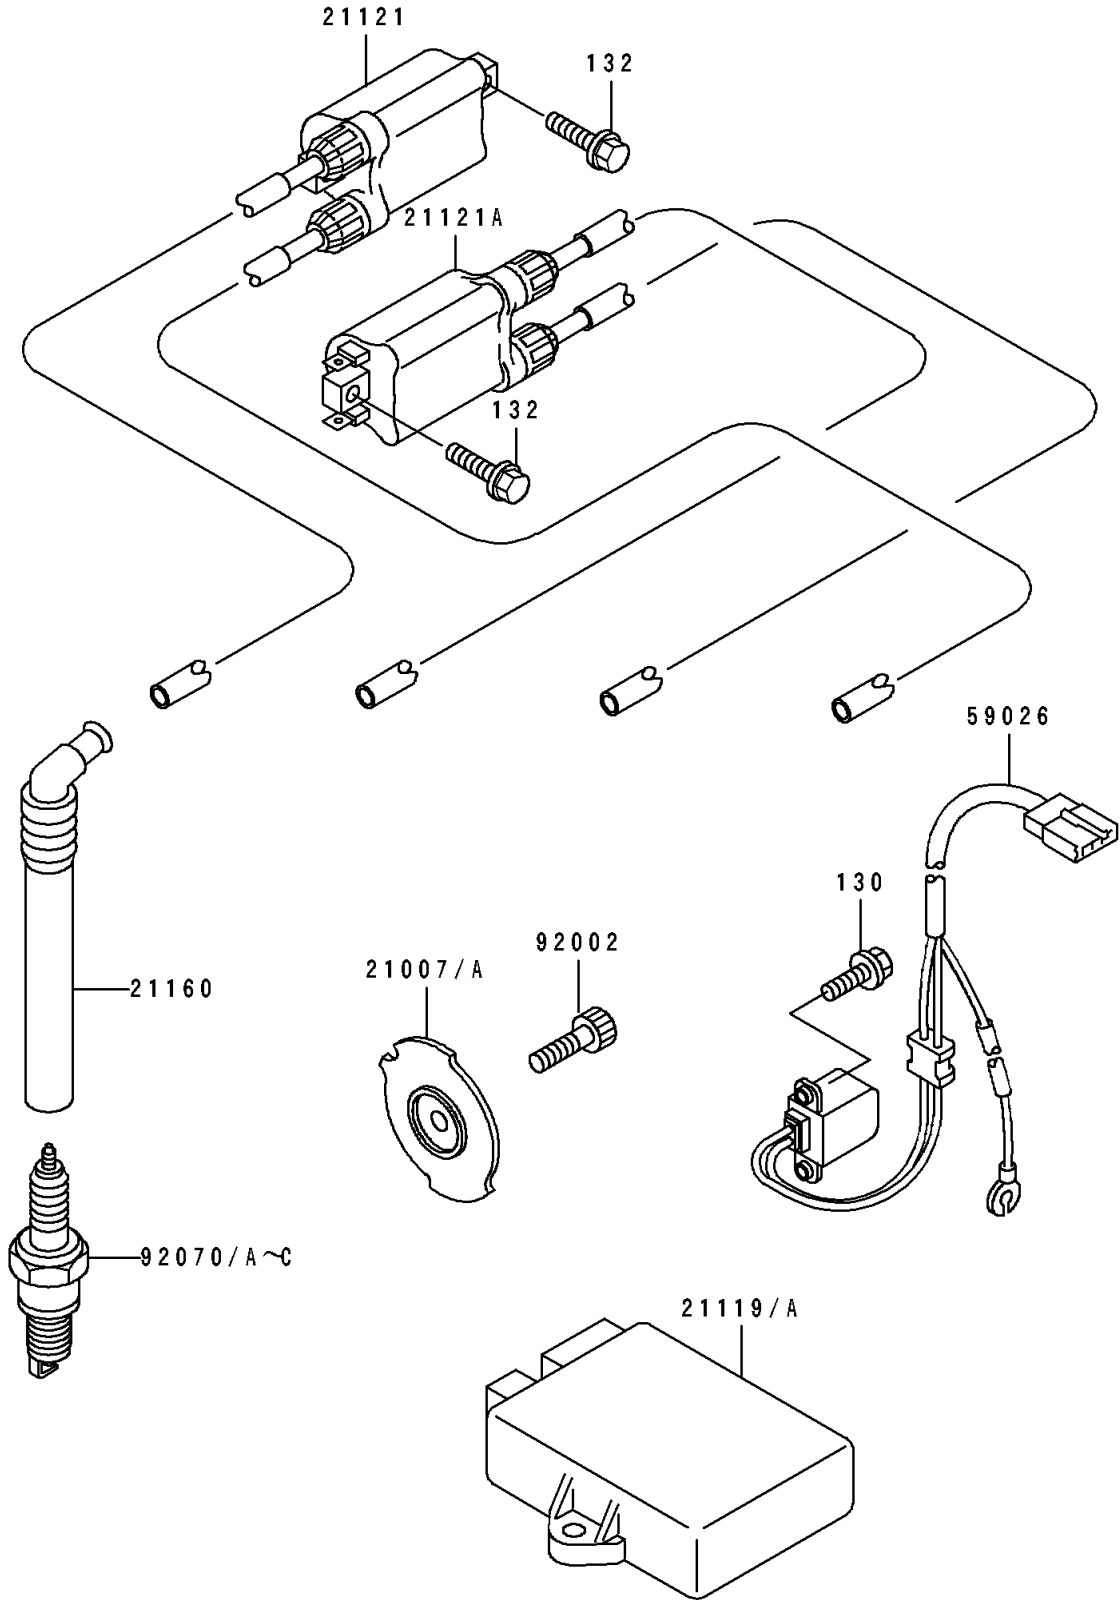

# 1994 Ninja® ZX™ -7 PARTS DIAGRAM

Ignition System

E1830

# 1994 Ninja® ZX™-7 PARTS LIST

## Ignition System

ITEM NAME	PART NUMBER	QUANTITY
ROTOR,PULSING (Ref # 21007)	21007-1222	1
ROTOR,PULSING (Ref # 21007A)	21007-1227	1
IGNITER (Ref # 21119)	21119-1363	1
IGNITER (Ref # 21119A)	21119-1365	1
COIL-IGNITION,#1&#4 (Ref # 21121)	21121-1218	1
COIL-IGNITION,#2&#3 (Ref # 21121A)	21121-1219	1
CAP-ASSY-PLUG (Ref # 21160)	21160-1088	4
COIL-PULSING (Ref # 59026)	59026-1104	1
BOLT,SOCKET,8X20 (Ref # 92002)	92002-1178	1
PLUG-SPARK,CR9E(NGK) (Ref # 92070)	92070-1143	4
PLUG-SPARK,U27ESR-N(ND) (Ref # 92070A)		4
PLUG-SPARK,CR8E(NGK) (Ref # 92070B)	92070-1169	4
PLUG-SPARK,U24ESR-N(ND) (Ref # 92070C)		4
BOLT-FLANGED (Ref # 130)	130G0512	2
BOLT-FLANGED-SMALL (Ref # 132)	132G0625	4