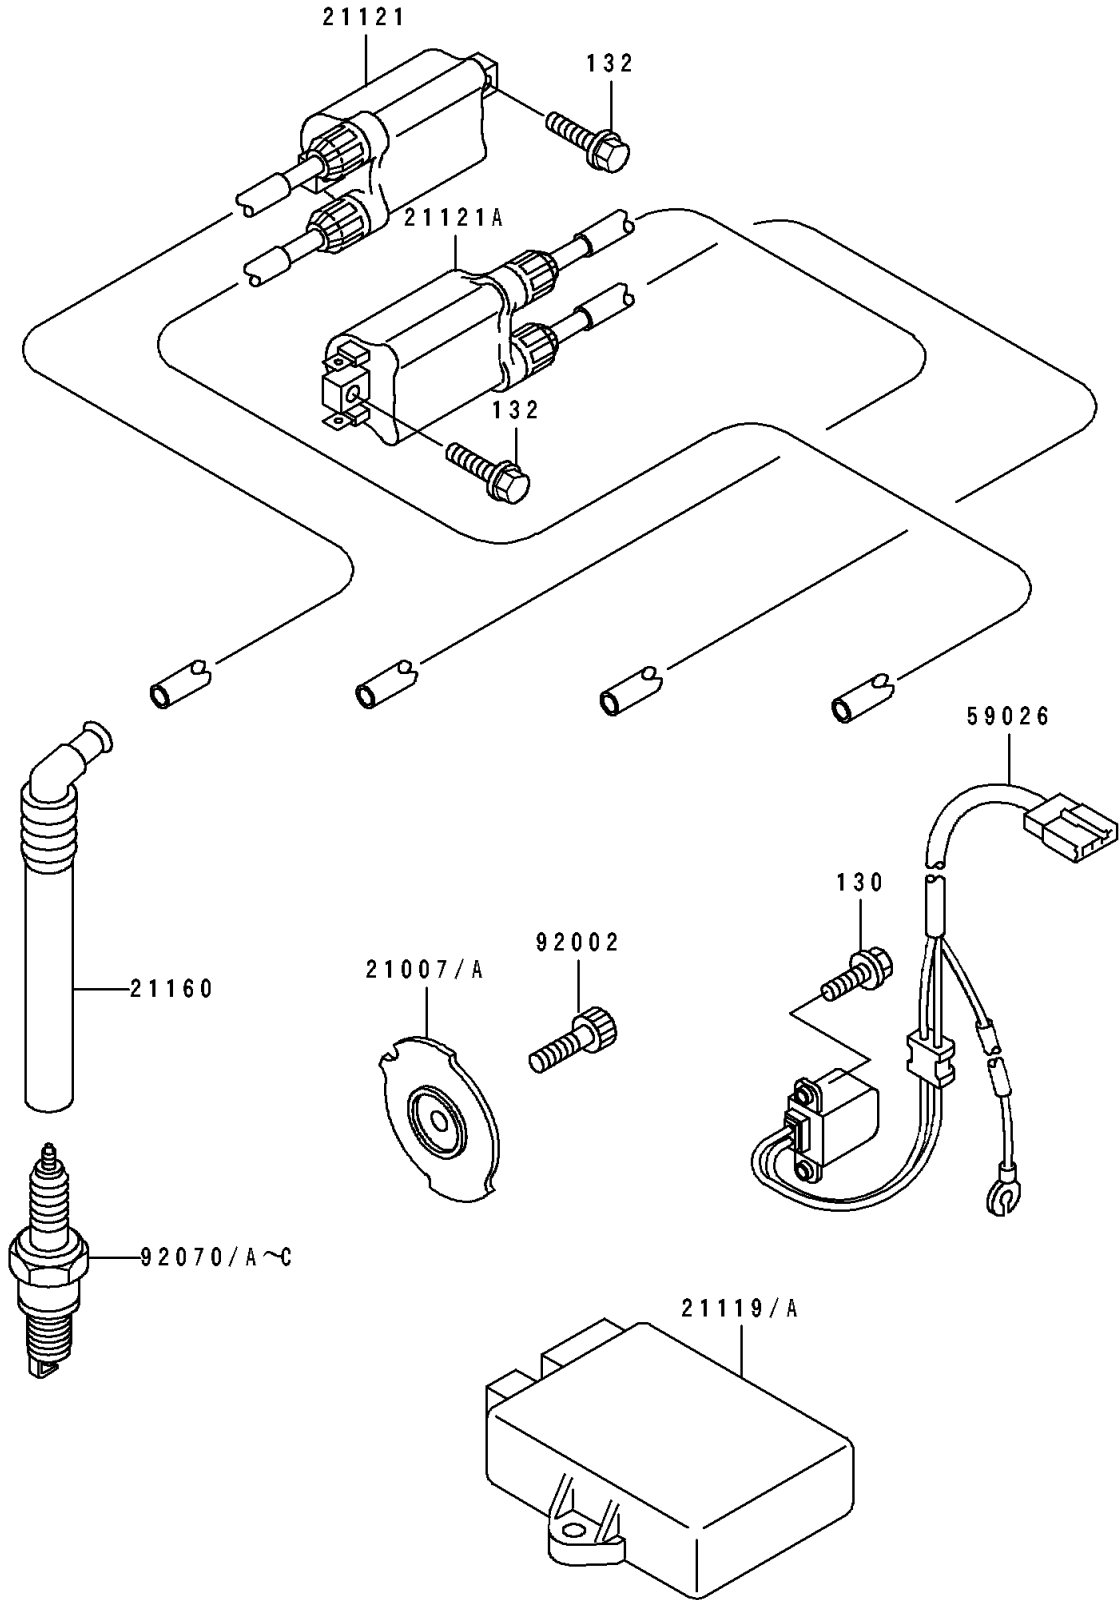

1994 Ninja® ZX™ -7 PARTS DIAGRAM

Ignition System

E1830

1994 Ninja® ZX™-7 PARTS LIST

Ignition System

ITEM NAME	PART NUMBER	QUANTITY
ROTOR,PULSING (Ref # 21007)	21007-1222	1
ROTOR,PULSING (Ref # 21007A)	21007-1227	1
IGNITER (Ref # 21119)	21119-1363	1
IGNITER (Ref # 21119A)	21119-1365	1
COIL-IGNITION,#1 (Ref # 21121)	21121-1218	1
COIL-IGNITION,#2 (Ref # 21121A)	21121-1219	1
CAP-ASSY-PLUG (Ref # 21160)	21160-1088	4
COIL-PULSING (Ref # 59026)	59026-1104	1
BOLT,SOCKET,8X20 (Ref # 92002)	92002-1178	1
PLUG-SPARK,CR9E(NGK) (Ref # 92070)	92070-1143	4
PLUG-SPARK,U27ESR-N(ND) (Ref # 92070A)		4
PLUG-SPARK,CR8E(NGK) (Ref # 92070B)	92070-1169	4
PLUG-SPARK,U24ESR-N(ND) (Ref # 92070C)		4
BOLT-FLANGED (Ref # 130)	130G0512	2
BOLT-FLANGED-SMALL (Ref # 132)	132G0625	4