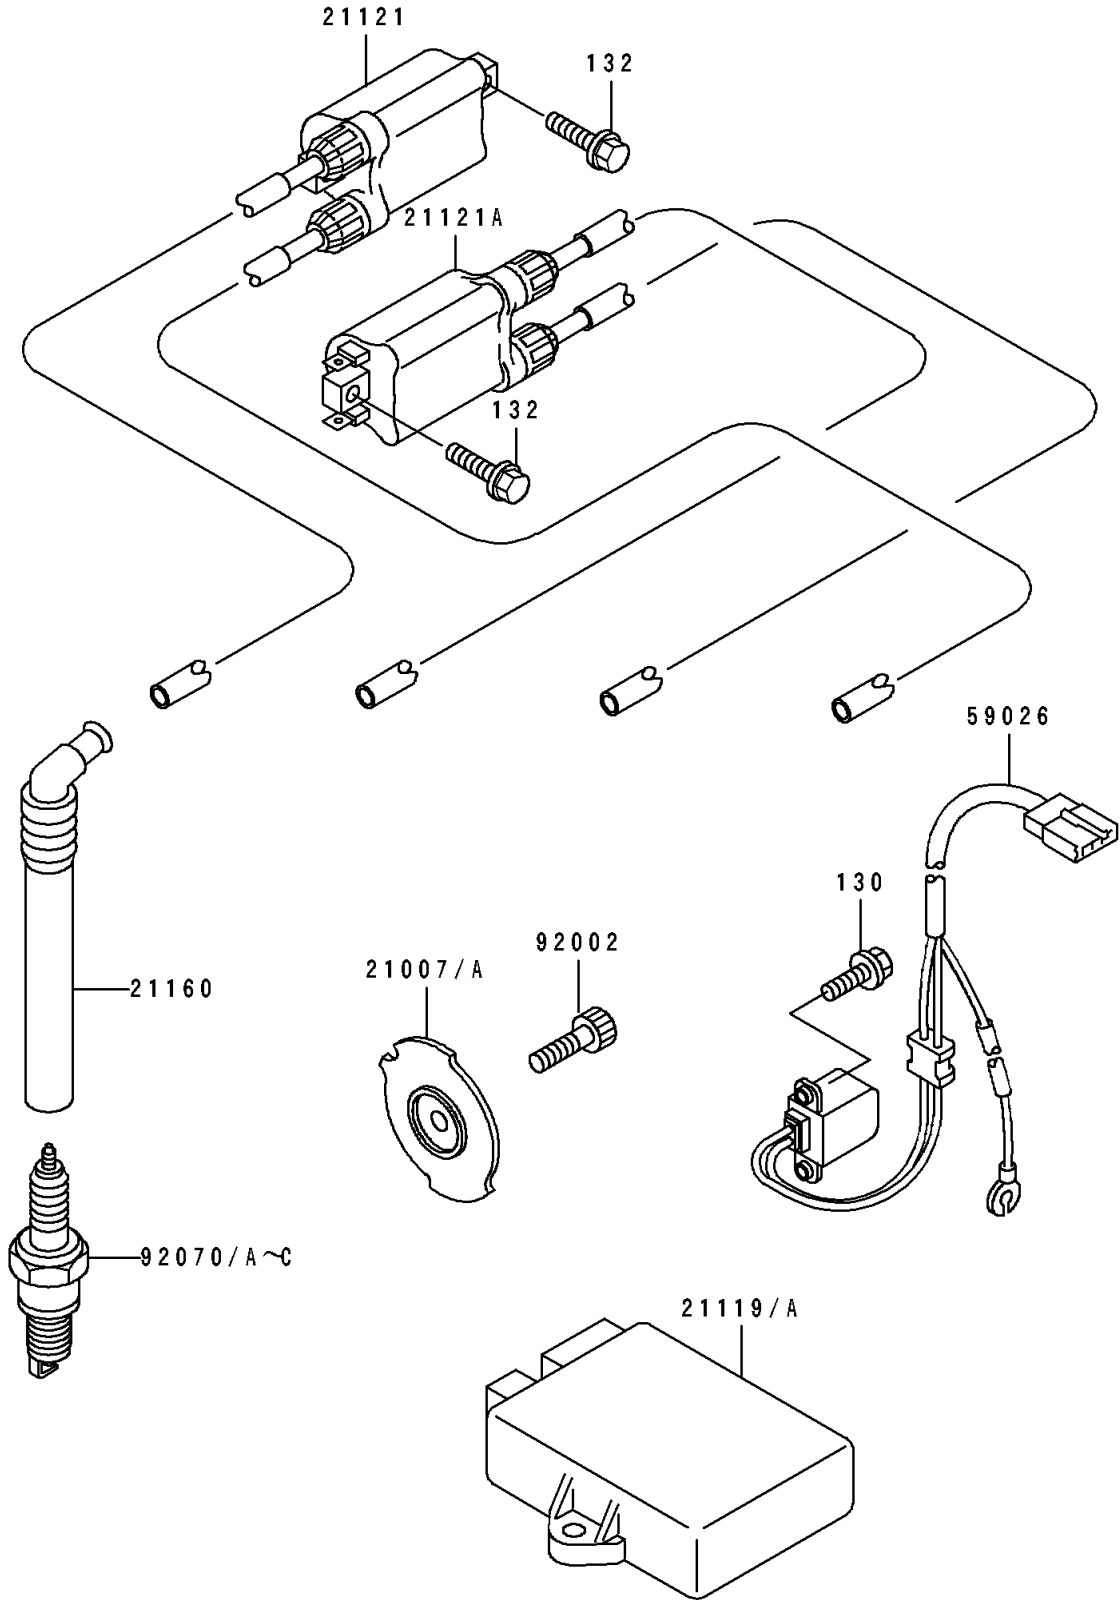

# 1995 Ninja® ZX™-7 PARTS DIAGRAM

Ignition System

E1830

# 1995 Ninja® ZX™ -7 PARTS LIST

## Ignition System

ITEM NAME	PART NUMBER	QUANTITY
ROTOR,PULSING (Ref # 21007)	21007-1222	1
ROTOR,PULSING (Ref # 21007A)	21007-1227	1
IGNITER (Ref # 21119)	21119-1363	1
IGNITER (Ref # 21119A)	21119-1365	1
COIL-IGNITION,#1&#4 (Ref # 21121)	21121-1218	1
COIL-IGNITION,#2&#3 (Ref # 21121A)	21121-1219	1
CAP-ASSY-PLUG (Ref # 21160)	21160-1088	4
COIL-PULSING (Ref # 59026)	59026-1104	1
BOLT,SOCKET,8X20 (Ref # 92002)	92002-1178	1
PLUG-SPARK,CR9E(NGK) (Ref # 92070)	92070-1143	4
PLUG-SPARK,U27ESR-N(ND) (Ref # 92070A)		4
PLUG-SPARK,CR8E(NGK) (Ref # 92070B)	92070-1169	4
PLUG-SPARK,U24ESR-N(ND) (Ref # 92070C)		4
BOLT-FLANGED (Ref # 130)	130G0512	2
BOLT-FLANGED-SMALL (Ref # 132)	132G0625	4