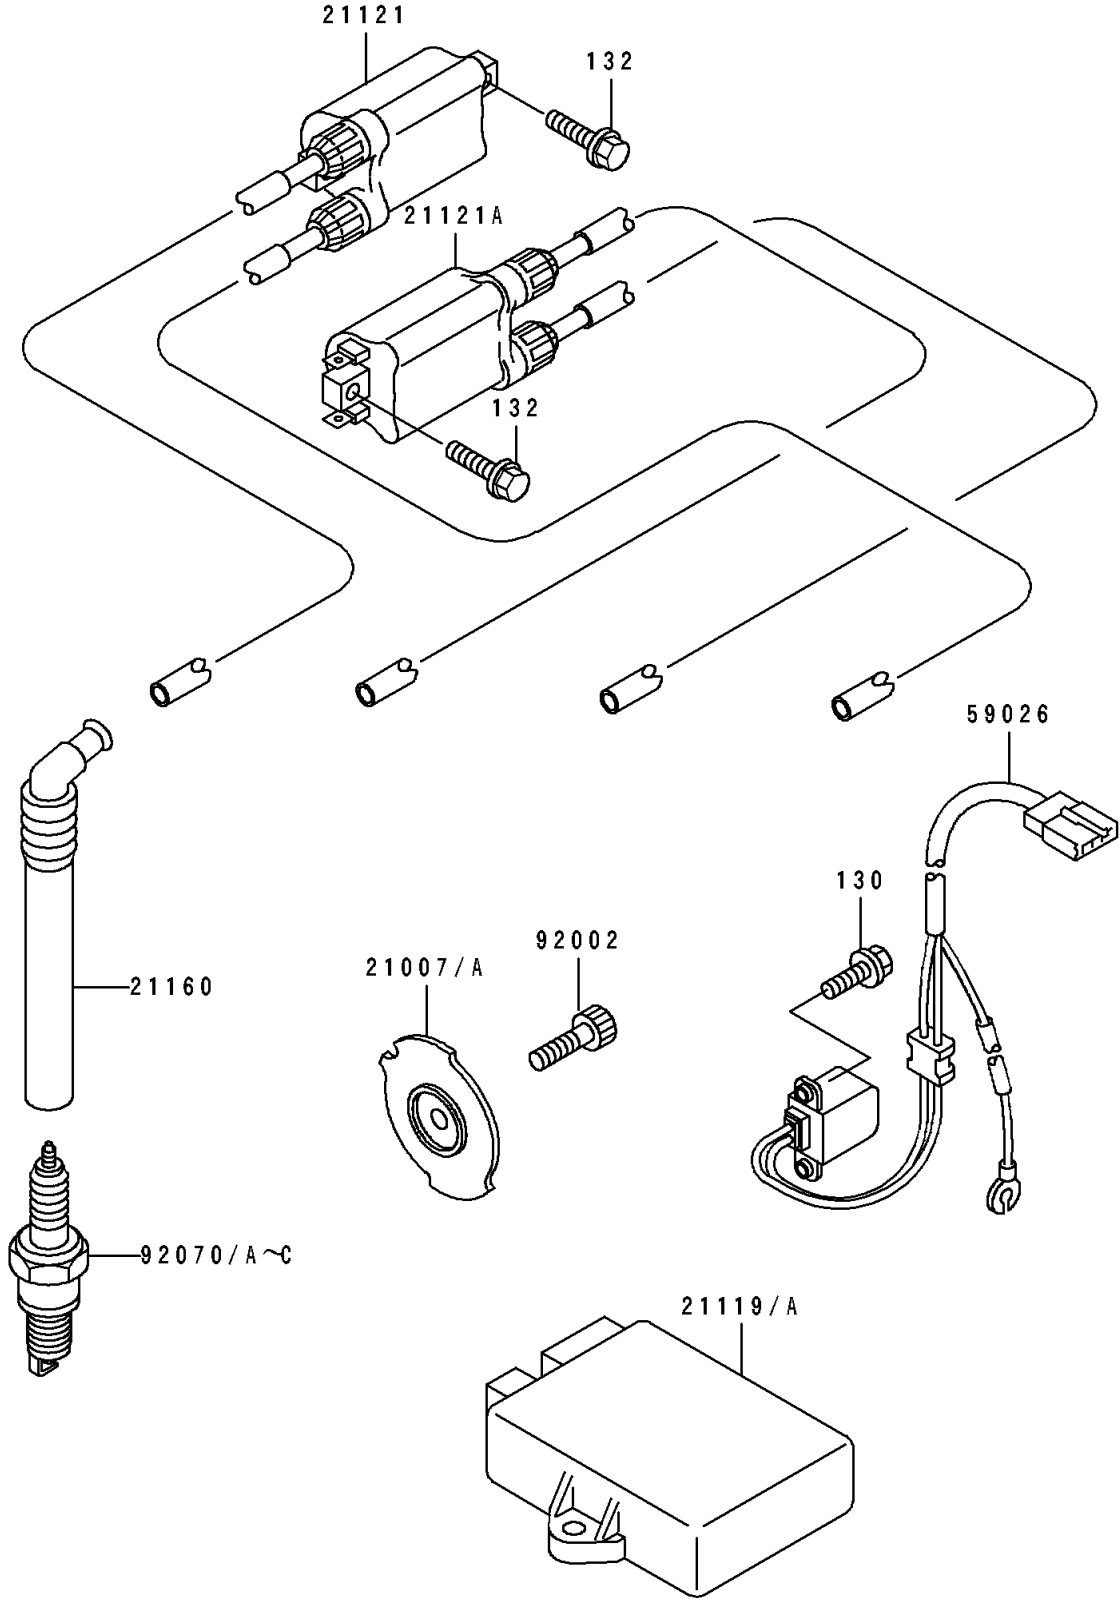

1995 Ninja[®] ZX[™]-7 PARTS DIAGRAM

Ignition System

E1830

1995 Ninja® ZX™ -7 PARTS LIST

Ignition System

ITEM NAME	PART NUMBER	QUANTITY
ROTOR,PULSING (Ref # 21007)	21007-1222	1
ROTOR,PULSING (Ref # 21007A)	21007-1227	1
IGNITER (Ref # 21119)	21119-1363	1
IGNITER (Ref # 21119A)	21119-1365	1
COIL-IGNITION,#1 (Ref # 21121)	21121-1218	1
COIL-IGNITION,#2 (Ref # 21121A)	21121-1219	1
CAP-ASSY-PLUG (Ref # 21160)	21160-1088	4
COIL-PULSING (Ref # 59026)	59026-1104	1
BOLT,SOCKET,8X20 (Ref # 92002)	92002-1178	1
PLUG-SPARK,CR9E(NGK) (Ref # 92070)	92070-1143	4
PLUG-SPARK,U27ESR-N(ND) (Ref # 92070A)		4
PLUG-SPARK,CR8E(NGK) (Ref # 92070B)	92070-1169	4
PLUG-SPARK,U24ESR-N(ND) (Ref # 92070C)		4
BOLT-FLANGED (Ref # 130)	130G0512	2
BOLT-FLANGED-SMALL (Ref # 132)	132G0625	4