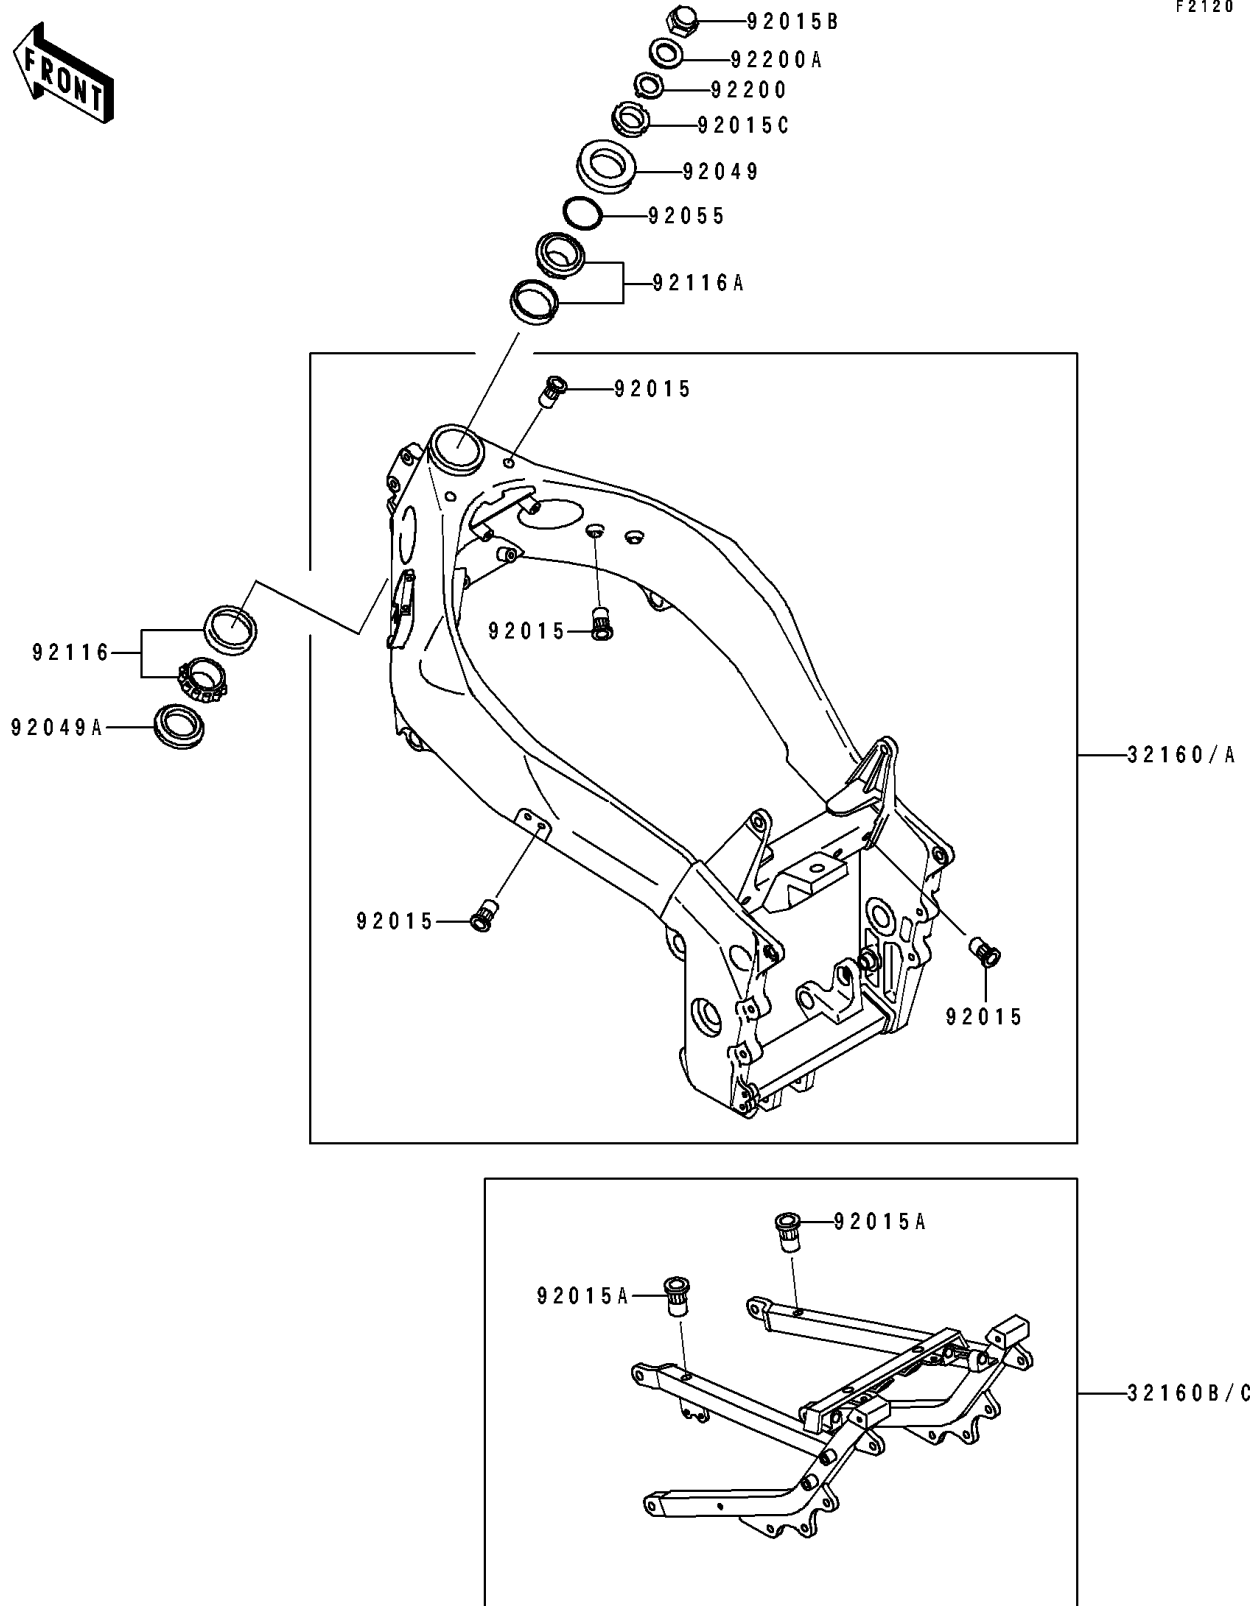

1994 Ninja® ZX™ -7 PARTS DIAGRAM

Frame

F2120

1994 Ninja® ZX™ -7 PARTS LIST

Frame

ITEM NAME	PART NUMBER	QUANTITY
FRAME-COMP,AL,FR,SILVER NO.30 (Ref # 32160)	32160-1267-KF	1
FRAME-COMP,AL,RR,SILVER NO.30 (Ref # 32160B)	32160-1269-KF	1
NUT,POP,6MM,L=16.5 (Ref # 92015)	92015-1792	15
NUT,POP,8MM,L=16.5 (Ref # 92015A)	92015-1793	2
NUT,CAP,25MM (Ref # 92015B)	92015-1847	1
NUT,STEERING STEM,35MM (Ref # 92015C)	92015-1848	1
SEAL-OIL,XXMH 43 75 6.4J (Ref # 92049)	92049-1382	1
SEAL-OIL,XXMHE 43 55 4J (Ref # 92049A)	92049-1383	1
RING-O,34.5X2.0 (Ref # 92055)	92055-1452	1
BEARING-ROLLER,32907JR-2 (Ref # 92116)	92116-1072	1
BEARING-ROLLER,32907JR-3 (Ref # 92116A)	92116-1074	1
WASHER,CLAW,25.5X40X2.3 (Ref # 92200)	92200-1083	1
WASHER,25.5X42X2.3 (Ref # 92200A)	92200-1084	1